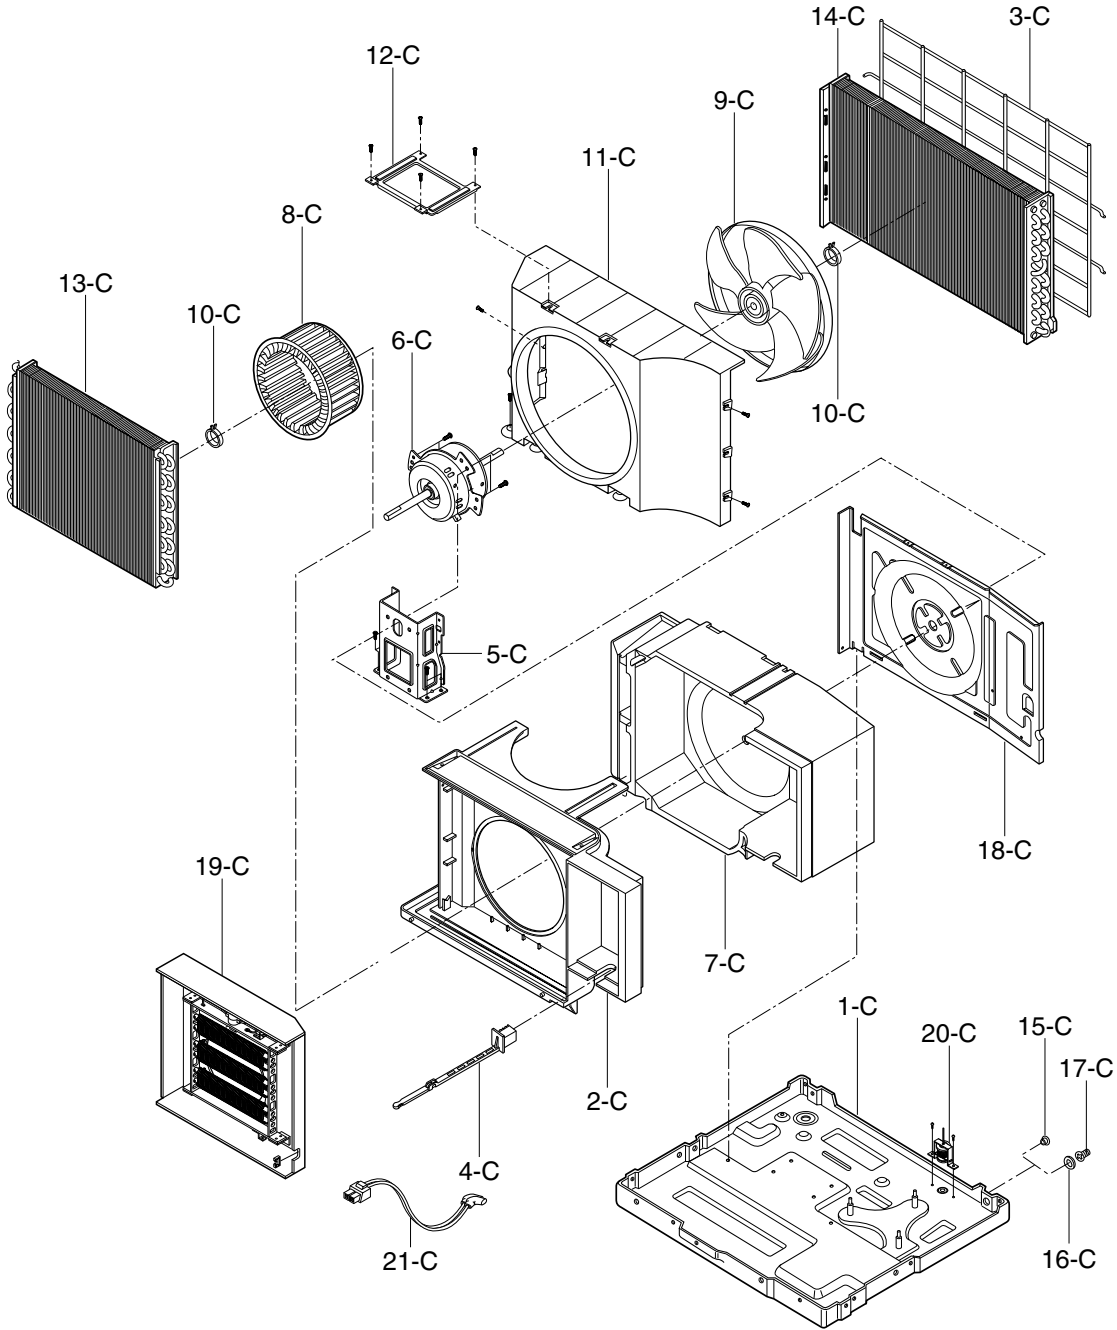

CAUTION: Use the Kenmore part number on all orders, **not** the illustration number.

AIR HANDLING & CYCLE PARTS