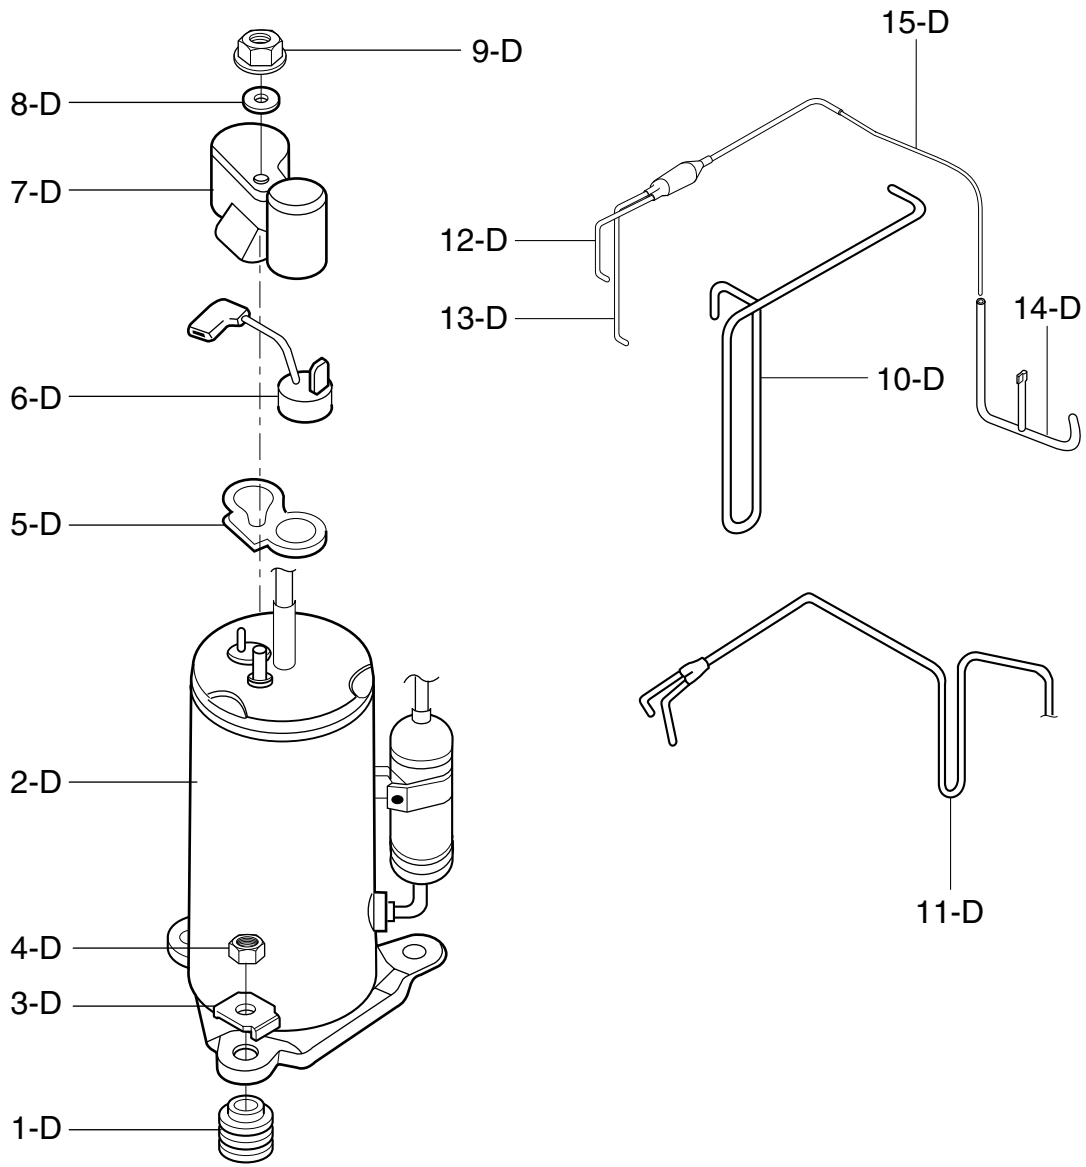

CAUTION: Use the Kenmore part number on all orders, **not** the illustration number.

COMPRESSOR PARTS