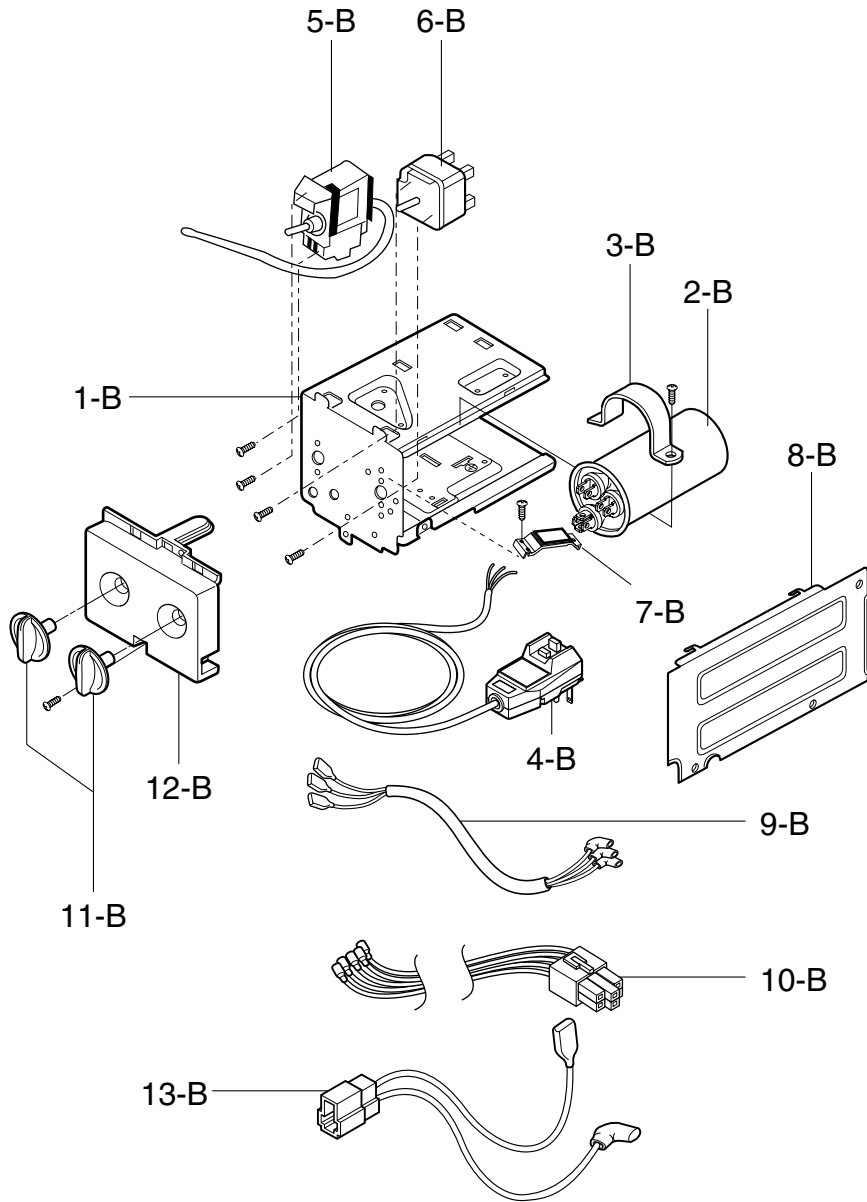

CABINET & FRONT GRILLE ASSEMBLY

CAUTION: Use the Kenmore part number on all orders, **not** the illustration number.

CABINET & FRONT GRILLE ASSEMBLY

POS. NO	PART NO	DESCRIPTION
1 - A	3530AR1278D	GRILLE,FRONT
2 - A	3530AR1535D	GRILLE,INLET
3 - A	5231AR1152A	FILTER,AIR
4 - A	5990AR2974C	LOUVER,HORIZONTAL
5 - A	4758AR7211A	LOUVER,VERTICAL
6 - A	3091A10032U	CABINET ASSEMBLY,SI
7 - A	4974AR3262K	GUIDE
8 - A	MEZ41960911	LABEL,UNIT
*	3828A21007Q	MANUAL OWNER'S
*	3828A20445L	MANUAL SERVICE

= Functional Parts

* = Non-illustrated Parts

CAUTION: Use the Kenmore part number on all orders, **not** the illustration number.

CONTROL BOX ASSEMBLY

CAUTION: Use the Kenmore part number on all orders, **not** the illustration number.