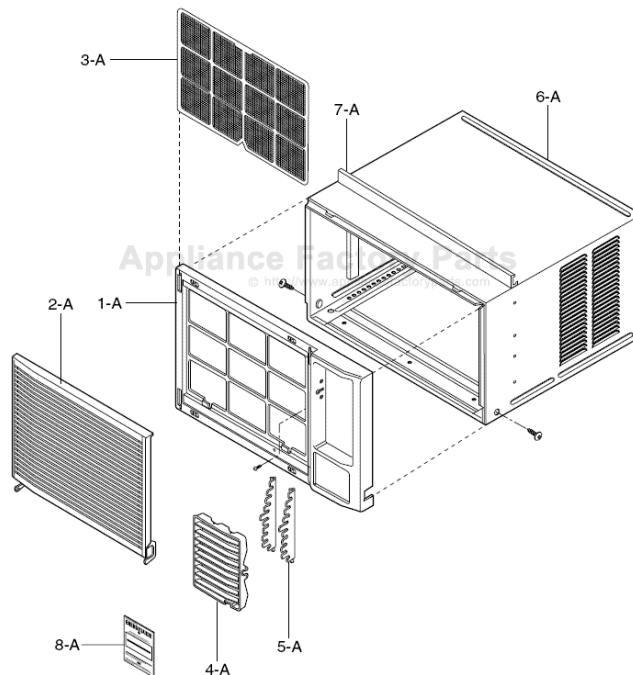

This Owner's Manual is provided and hosted by [Appliance Factory Parts](http://ApplianceFactoryParts.com).

LG 580.75124700 Owner's Manual

[Shop genuine replacement parts for LG 580.75124700](#)

CAUTION: Use the Kenmore part number on all orders, **not** the illustration number.
CABINET & FRONT GRILLE ASSEMBLY

[Find Your LG Air Conditioner Parts - Select From 2328 Models](#)

----- Manual continues below -----

SEARS

Kenmore®
ROOM AIR CONDITIONER

**REPAIR
PARTS
LIST**

Model No.
580.75124700

To Call
Toll Free
For Parts: