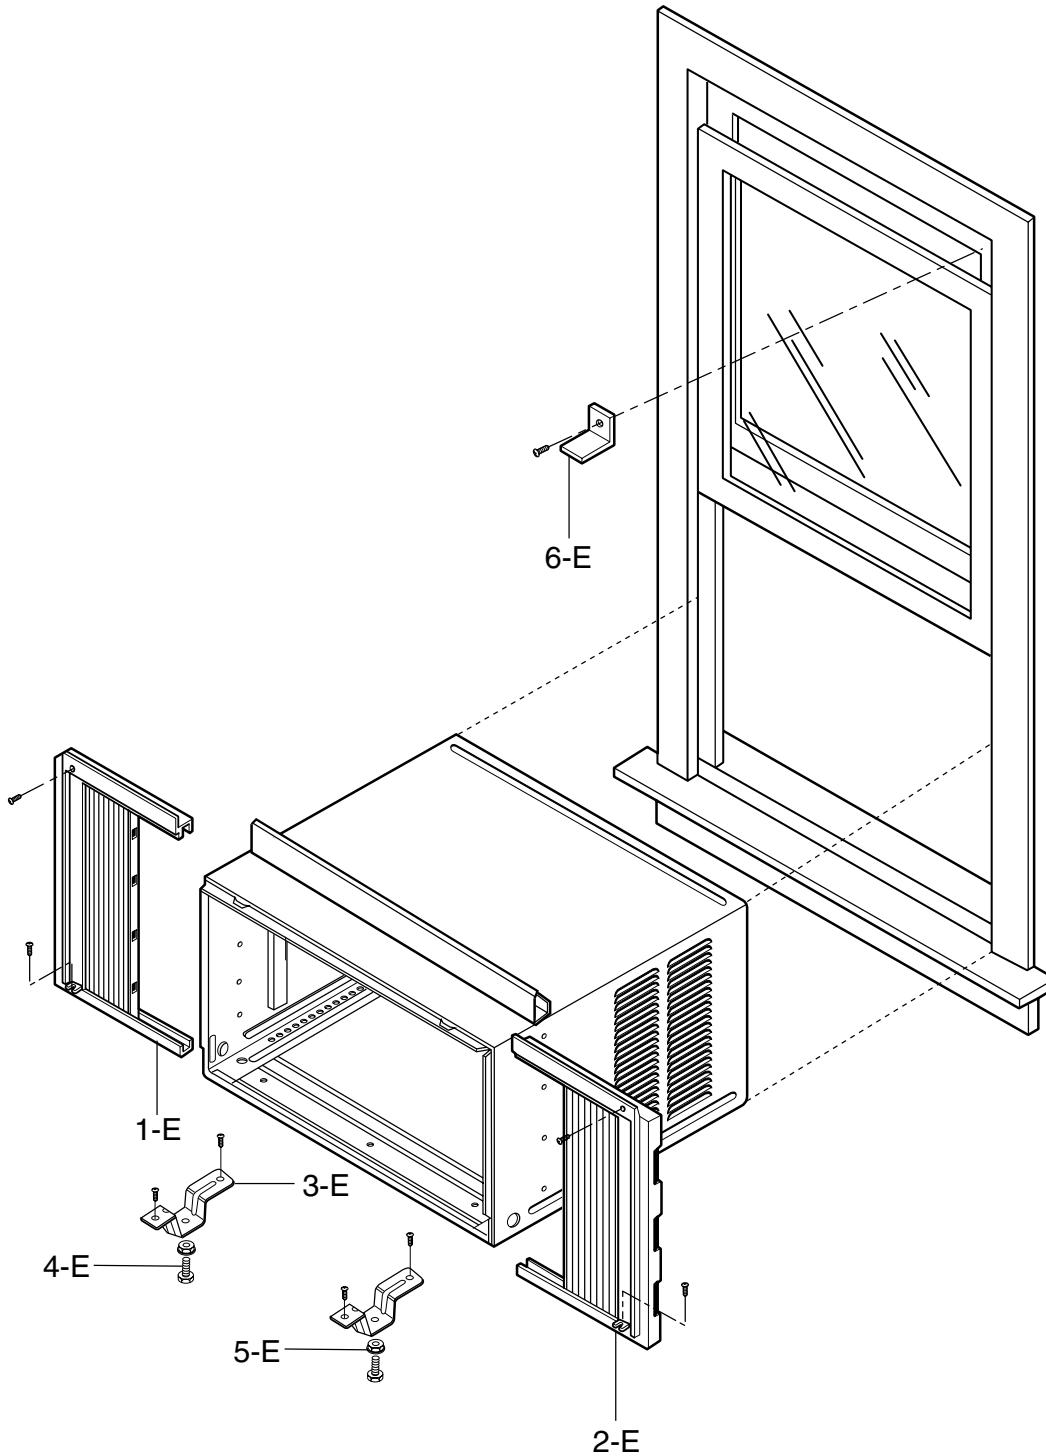

CAUTION: Use the Kenmore part number on all orders, **not** the illustration number.

INSTALLATION KIT ASSEMBLY