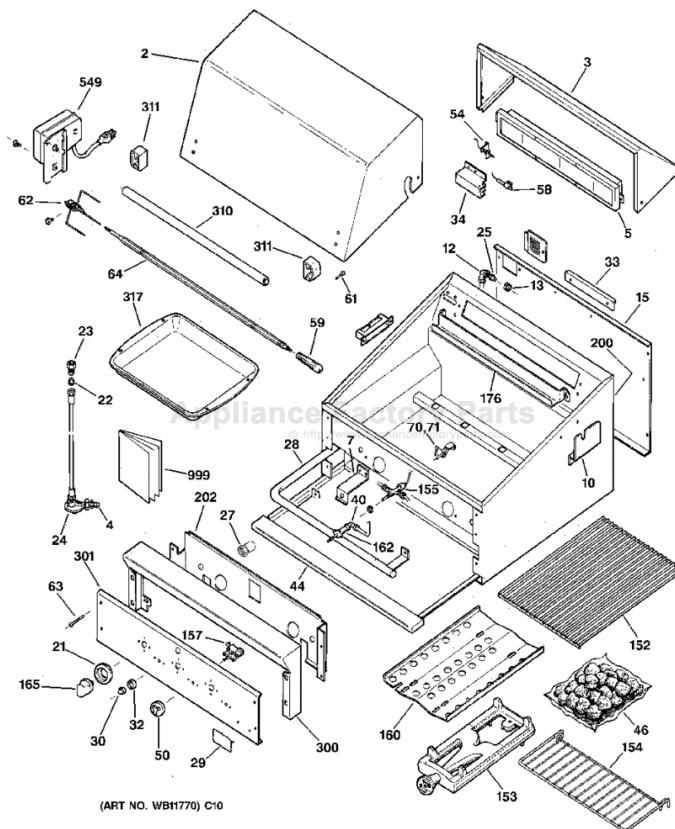

This Owner's Manual is provided and hosted by [Appliance Factory Parts](#).

GE ZGG27L21ASS Owner's Manual

[Shop genuine replacement parts for GE ZGG27L21ASS](#)

[Find Your GE Grill Parts - Select From 85 Models](#)

----- Manual continues below -----

ZGG27L21ASS » GAS GRILL PARTS

#	Part Number	Description	Qty
2	WB63X10007	ROLL TOP LID	1
3	WB07X10077	BASE LID	1
4	WB01X10034	1/2 COUPLING	1
5	WB28X10010	ROTISSERIE BURNER	1
7	WB02X10431	ELECTRODE BKT	1
10	WB02X10435	ROTIS MTR BKT	1
12	WB01X10031	BRASS ELBOW	1
13	WB01X10032	PAL NUT	1
15	WB49X10020	BACK PANEL	1
21	WB02X10383	BEZEL KNOB	1
22	WB01X10033	1/2 NIPPLE	1
23	WB02X10378	FLARED ADAPTER	1
24	WB02X10432	REGULATOR HOSE	1
25	WB01X10167	ROTIS ORIFICE PLUG LP	1
25	WB21X10021	ROTIS ORIFICE HOOD LP	1
27	WB21X5368	ORIFICE LP GRL/GRD	1
28	WB02X10433	MANIFOLD	1
29	WB02X10349	MONOGRAM LOGO	1
30	WB03X10014	KNOB SAFETY VALVE	1
32	WB07X10041	BEZEL SAFETY VALVE	1
33	WB02X10426	LID STOP	1
34	WB02X10427	ELECTRODE COVER	1
40	WB02X8614	ELBOW	1
44	WB15X10011	DRIP PAN HANDLE	1
46	BUY LOCALLY	LAVA ROCK	1
50	WB03X10016	KNOB IGNITER ROTARY	1
54	WB02X10372	THERMOCOUPLE	1
58	WB02X10428	ELECTRODE-ROTIS	1
59	WB15X10005	ROTISSERIE HANDLE	1
61	WB01X10018	SHOULDER BOLT	4
62	WB02X10665	4 PRONG MEAT HLDR 3/8" D	1
63	WB01X10035	SCR 8-32X1" TX FL HD	2
64	WB02X10438	ROTIS ROD	1
70	WB02X10659	GRILL ELECTRODE ASSY RH	1
71	WB02X10660	GRILL ELECTRODE ASSY LH	1
152	WB49X10019	GRILL RACK	1
153	WB28X10009	H BURNER	1
154	WB44X10020	WARMING RACK	1
155	WB21X10014	SAFETY VALVE	1
157	WB02X10385	ROTARY IGNITER	1
160	WB02X10434	LAVA ROCK SUPPORT	1
162	WB21X10013	CONTROL VALVE	1
165	WB03X10015	GRILL KNOB	1

#	Part Number	Description	Qty
176	WB32X10003	SMOKE TRAY	1
200	WB07X10078	SERVICE PANEL	1
202	WB07X10079	HEAT SHIELD	1
300	WB07X10076	LANDING LEDGE	1
301	WB07X10090	VALVE PANEL	1
310	WB15X10010	HANDLE	1
311	WB02X10375	HANDLE END CAP SPACER	1
317	WB32X10004	BASTING PAN	1
549	WB26X10017	ROTIS MOTOR	1
999	49-8822	USE & CARE MANUAL	1