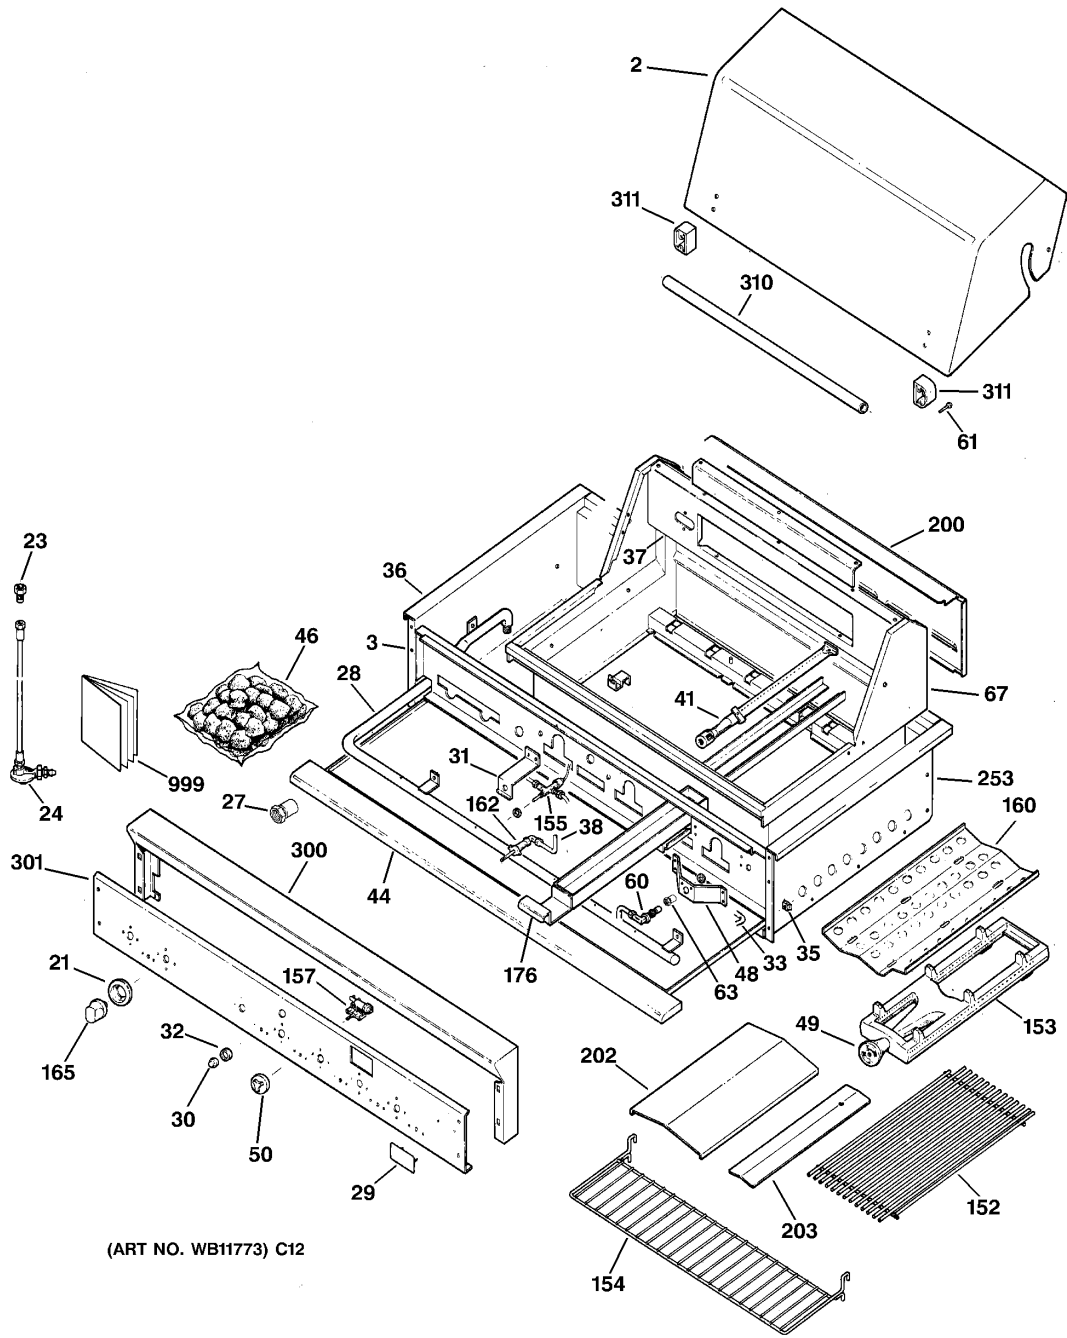

ZGG36L30ASS » GAS GRILL PARTS

(ART NO. WB11773) C12

ZGG36L30ASS » GAS GRILL PARTS

#	Part Number	Description	Qty
2	WB63X10009	ROLL TOP LID	1
3	WB07X10088	COVER OPEN CORNER R/H	1
3	WB07X10089	COVER OPEN CORNER L/H	1
21	WB02X10383	BEZEL KNOB	1
23	WB02X10378	FLARED ADAPTER	1
24	WB21X10011	REGULATOR L.P.	1
27	WB21X5368	ORIFICE LP GRL/GRD	1
28	WB02X10441	MANIFOLD	1
29	WB02X10349	MONOGRAM LOGO	1
30	WB03X10014	KNOB SAFETY VALVE	1
31	WB07X10042	VALVE SHIELD	1
32	WB07X10041	BEZEL SAFETY VALVE	1
33	WB02X10381	ORIFICE ELBOW	1
35	WB01X10017	NUT WITH RETAINER 8-32	1
36	WB36X10020	SIDE BODY PANEL /H	1
36	WB36X10021	SIDE BODY PANEL	1
37	WB07X10109	ROTIS BURNER HSG	1
38	WB02X10380	STAINLESS STEEL TUBING	1
41	WB28X10007	SMOKER BURNER	1
44	WB15X10013	DRIP PAN HANDLE	1
46	BUY LOCALLY	LAVA ROCK	1
48	WB02X10382	BRACKET ORIFICE ELBOW	1
49	WB02X10376	AIR SHUTTER	1
50	WB03X10016	KNOB IGNITER ROTARY	1
60	WB21X10015	SMOKER VALVE	1
61	WB01X10018	SHOULDER BOLT	4
63	WB21X10076	SMOKER ORIFICE HOOD LP	1
67	WB07X10082	FIREBOX ASM	1
152	WB49X10013	GRILL RACK	1
153	WB28X10008	H BURNER	1
154	WB44X10022	WARMING RACK	1
155	WB21X10014	SAFETY VALVE	1
157	WB02X10385	ROTARY IGNITER	1
160	WB02X10384	SUPPORT LAVA ROCK	1
162	WB21X10013	CONTROL VALVE	1
165	WB03X10015	GRILL KNOB	1
176	WB32X10002	SMOKER BURNER TRAY	1
200	WB07X10086	SERVICE PANEL	1
202	WB07X10043	HEAT SHIELD	1
203	WB07X10039	TOP HEAT SHIELD	1
253	WB49X10023	BURNER BOX	1
300	WB07X10094	LANDING LEDGE	1
301	WB07X10110	VALVE PANEL	1

#	Part Number	Description	Qty
310	WB15X10012	HANDLE LID	1
311	WB02X10375	HANDLE END CAP SPACER	2
999	49-8822	USE & CARE MANUAL	1