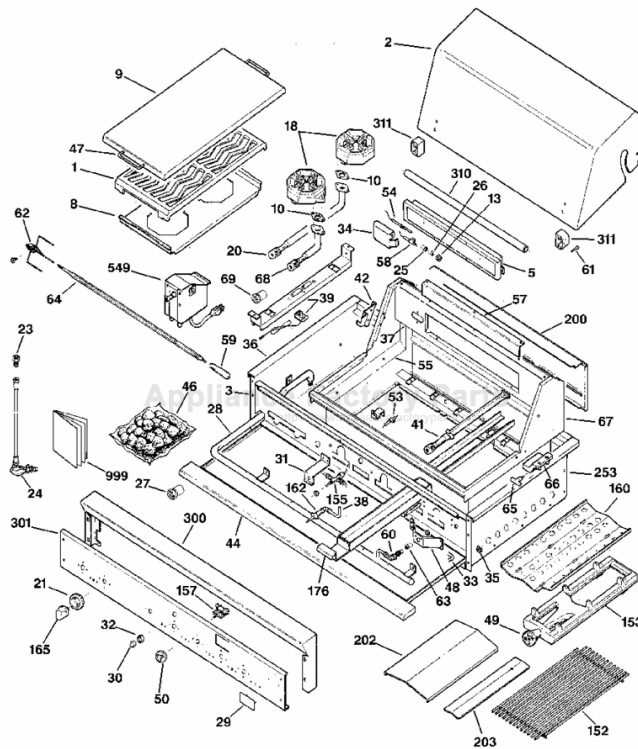

# GE ZGG48L31YSS Owner's Manual

[Shop genuine replacement parts for GE ZGG48L31YSS](#)

(ART NO. WB11773) C15

[Find Your GE Grill Parts - Select From 85 Models](#)

----- Manual continues below -----

## ZGG48L31YSS » GAS GRILL PARTS

#	Part Number	Description	Qty
1	WB49X5591	TOP GRATE	1
2	WB63X10008	ROLL TOP LID	1
3	WB07X10088	COVER OPEN CORNER R/H	1
3	WB07X10089	COVER OPEN CORNER L/H	1
5	WB28X10011	ROTISSERIE BURNER	1
8	WB32X10005	AREATION PAN	1
9	WB07X10037	SIDE BURNER COVER	1
10	WB02X8600	VENTURI GASKET	1
13	WB01X10032	PAL NUT	1
18	WB28X10006	HEX BURNER	2
20	WB38X10006	VENTURI LONG	1
21	WB02X10383	BEZEL KNOB	1
23	WB02X10378	FLARED ADAPTER	1
24	WB21X10011	REGULATOR L.P.	1
25	WB21X10021	ROTIS ORIFICE HOOD LP	1
26	WB01X10167	ROTIS ORIFICE PLUG LP	1
27	WB21X5368	ORIFICE LP GRL/GRD	1
28	WB02X10439	MANIFOLD	1
29	WB02X10349	MONOGRAM LOGO	1
30	WB03X10014	KNOB SAFETY VALVE	1
31	WB07X10042	VALVE SHIELD	1
32	WB07X10041	BEZEL SAFETY VALVE	1
33	WB02X10381	ORIFICE ELBOW	1
34	WB07X10084	ELECTRODE COVER L/H	1
35	WB01X10017	NUT WITH RETAINER 8-32	1
36	WB36X10007	SIDE BODY PANEL R/H	1
36	WB36X10018	SIDE BODY PANEL L/H	1
37	WB07X10083	ROTIS BURNER HSG	1
38	WB02X10380	STAINLESS STEEL TUBING	1
39	WB02X10377	ELECTRODE ASM	1
41	WB28X10007	SMOKER BURNER	1
42	WB02X10370	ROTISSERIE ROD BKT	1
44	WB15X10009	DRIP PAN HANDLE	1
46	BUY LOCALLY	LAVA ROCK	1
47	WB15X10062	COVER HANDLE	2
48	WB02X10382	BRACKET ORIFICE ELBOW	1
49	WB02X10376	AIR SHUTTER	1
50	WB03X10016	KNOB IGNITER ROTARY	1
53	WB02X10387	GRILL ELECTRODE	1
54	WB02X10372	THERMOCOUPLE	1
55	WB02X10386	CORNER TUBING COVER L/H	1
57	WB07X10085	PROTECTION PLATE	1
58	WB02X10371	ELECTRODE-ROTIS	1