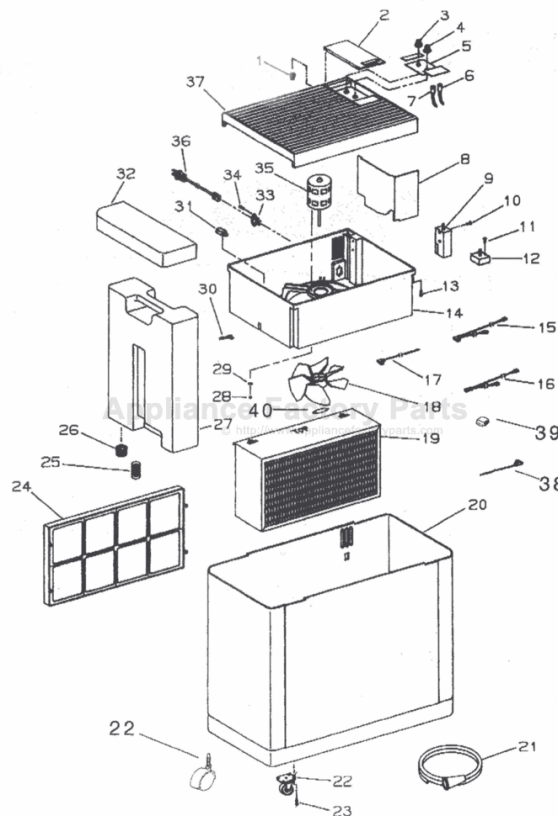

This Owner's Manual is provided and hosted by [Appliance Factory Parts](http://ApplianceFactoryParts.com).

BEMIS 426300 Owner's Manual

[Shop genuine replacement parts for BEMIS 426300](#)

[Find Your BEMIS Humidifier Parts - Select From 274 Models](#)

----- Manual continues below -----

MODELS

- | | | | |
|----------|--|----------|---|
| 497 300* | Light Oak Variable-Speed with Air Care® Filter | 427 300* | Light Oak Two-Speed with Air Care® Filter |
| 496 800* | Vanilla Variable-Speed | 426 700 | TruAge Two-Speed |
| 496 600 | Dark Gray Variable-Speed | 426 300 | Light Oak Two-Speed |
| 436 300* | Light Oak Three-Speed | | |