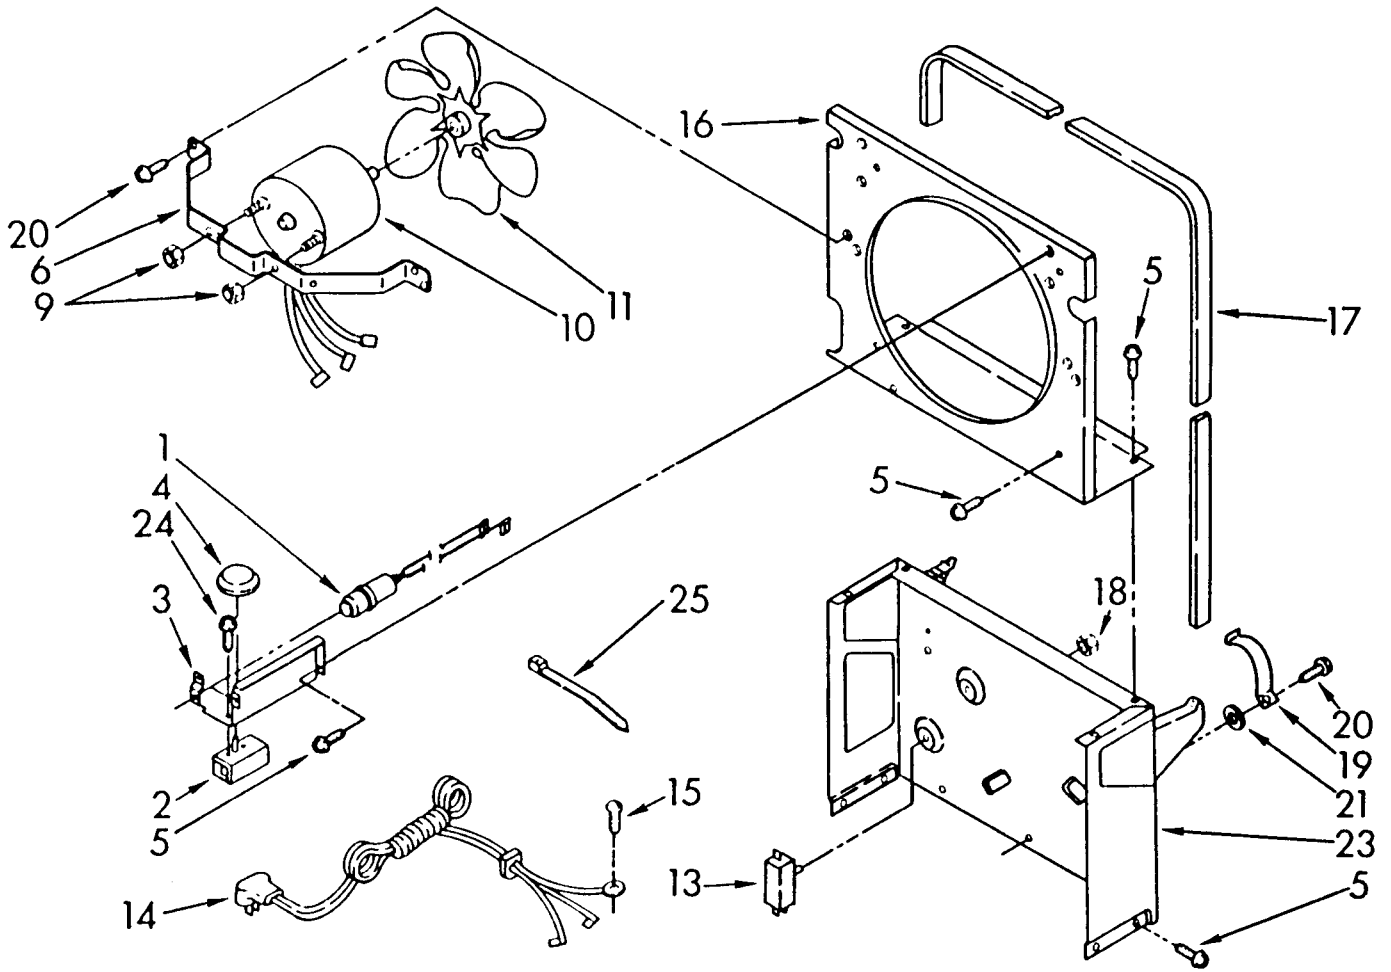

----- Manual continues below -----

PARTS LIST

for

COOLERATOR*

DEHUMIDIFIER

**MODEL
AK2500XV0**

UNIT PARTS

For Model: AK2500XV0

1		Literature Parts
	LIT1158409	Sheet, Tech
	LIT1158219	Wiring Diagram
	LIT1156920	Manual, Owners
	LIT884601	List, Repair Parts
2	1157775	Tube, Restrictor (42.00" Length)
3	474013	Strainer, Tube
4	949896	Tube, Outlet (Includes No.3)
5	949908	Condenser
10	1156819	Overload, Protector
11	1156815	Relay, Start
12	1157582	Cover, Terminal
13	938384	Retainer, Cover
14	998746	Evaporator
15	488624	Screw, 8 x 3/8 (4)
16	998867	Seal
17	486197	Nut, #8 (4)
18	488400	Screw, 1/4-28 x 1" (3)
19	484136	Harness, Wire
20	1156748	Grommet (4)
21	1157584	Base
22	489015	Roll Pin (2)
23	951886	Glide (2)
24	998726	Roller (2)
25	876684	Compressor, Service (Complete Assembly)
26	831282	Retainer, Cover
27	865068	Cover, Terminal
28	876686	Overload
29	549086	Spring, Overload
30	876689	Relay, Start

AIR FLOW AND CONTROL PARTS

For Model: AK2500XV0

1	1155666	Light, Indicator
2	1155848	Humidistat, Control
3	951285	Bracket, Control
4	998859	Knob, Control
5	488624	Screw, S.M. #8 x 3/8
6	998777	Bracket, Fan Motor Mounting
9	488130	Nut, Fan Motor 8-32 (2)
10	1156858	Motor, Fan
11	949645	Blade, Fan
13	998783	Switch, Water Level Control
14	1155670	Cord, Appliance
15	487871	Screw, 8-32 x 3/8
16	998779	Plate, Orifice
17	998802	Seal
18	489001	Palnut, 3/8-32
19	998730	Spring, Water Level
20	488480	Screw, 8 x 1/2A
21		Washer, Repair
	489083	.030 Thickness
	489091	.045 Thickness
	489029	.062 Thickness
23	998744	Support
24	145450	Screw, 8 x 1/4
25	602851	Tie, Cable (3)