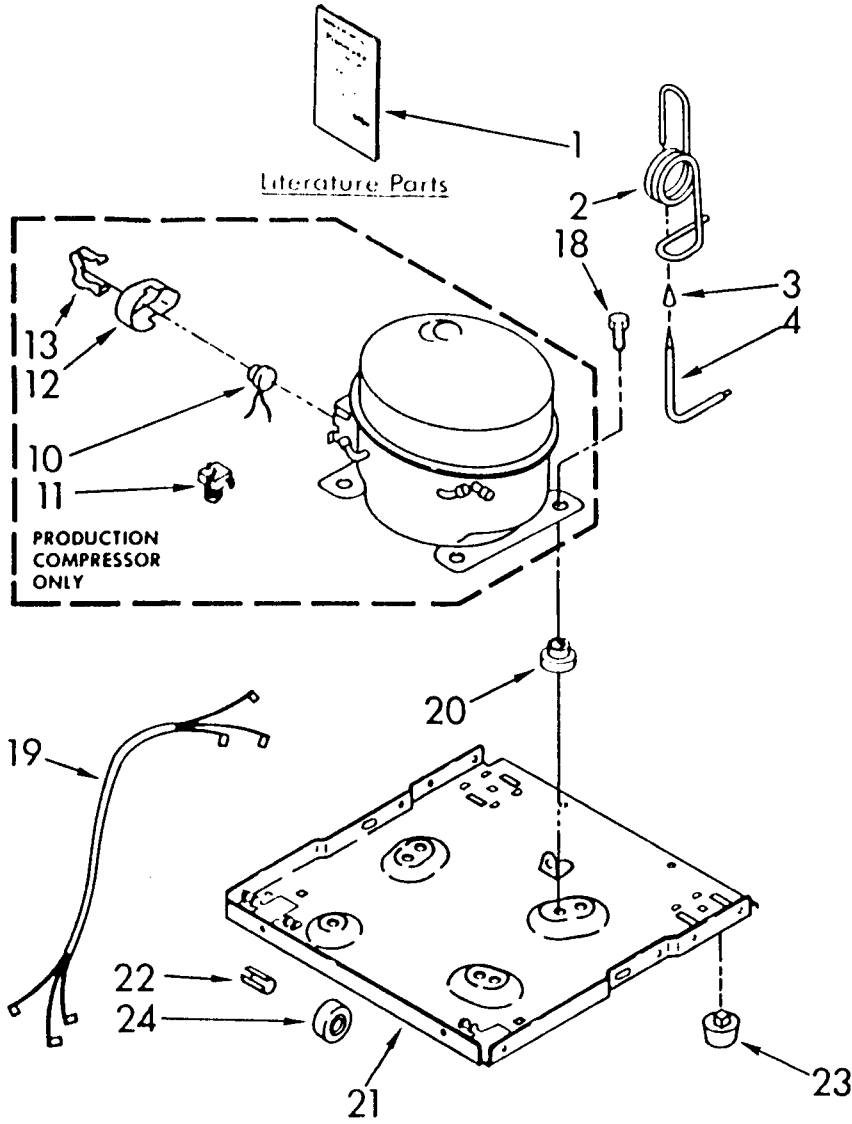

1		Literature Parts
	LIT1158409	Sheet, Tech
	LIT1158219	Wiring Diagram
	LIT1156920	Manual, Owners
	LIT884601	List, Repair Parts
2	1157775	Tube, Restrictor (42.00" Length)
3	474013	Strainer, Tube
4	949896	Tube, Outlet (Includes No.3)
5	949908	Condenser
10	1156819	Overload, Protector
11	1156815	Relay, Start
12	1157582	Cover, Terminal
13	938384	Retainer, Cover
14	998746	Evaporator
15	488624	Screw, 8 x 3/8 (4)
16	998867	Seal
17	486197	Nut, #8 (4)
18	488400	Screw, 1/4-28 x 1" (3)
19	484136	Harness, Wire
20	1156748	Grommet (4)
21	1157584	Base
22	489015	Roll Pin (2)
23	951886	Glide (2)
24	998726	Roller (2)
25	876684	Compressor, Service (Complete Assembly)
26	831282	Retainer, Cover
27	865068	Cover, Terminal
28	876686	Overload
29	549086	Spring, Overload
30	876689	Relay, Start

AIR FLOW AND CONTROL PARTS

For Model: AK2500XV0

1	1155666	Light, Indicator
2	1155848	Humidistat, Control
3	951285	Bracket, Control
4	998859	Knob, Control
5	488624	Screw, S.M. #8 x 3/8
6	998777	Bracket, Fan Motor Mounting
9	488130	Nut, Fan Motor 8-32 (2)
10	1156858	Motor, Fan
11	949645	Blade, Fan
13	998783	Switch, Water Level Control
14	1155670	Cord, Appliance
15	487871	Screw, 8-32 x 3/8
16	998779	Plate, Orifice
17	998802	Seal
18	489001	Palnut, 3/8-32
19	998730	Spring, Water Level
20	488480	Screw, 8 x 1/2A
21		Washer, Repair
	489083	.030 Thickness
	489091	.045 Thickness
	489029	.062 Thickness
23	998744	Support
24	145450	Screw, 8 x 1/4
25	602851	Tie, Cable (3)

Following Parts Not Illustrated and Optional Parts Not Included

485426	Lacquer, Starlight Gray (1/2 Pt. Uncut)
646753	Cap, Condensate Pan
647338	Washer, Condensate Pan
799833	Epoxy, Tube (Aluminum Repair)
505168	Tape, No Drip (30') Valve, Access
978025	1/4" Tube O.D.
978026	5/16" Tube O.D.
978027	3/8" Tube O.D.
978028	1/2" Tube O.D.
978029	5/8" Tube O.D.
978030	3/4" Tube O.D.
978865	Seal, Ring Access Valve (20 Pack)
212643	Sealer, Permagum (4-12" Strips)