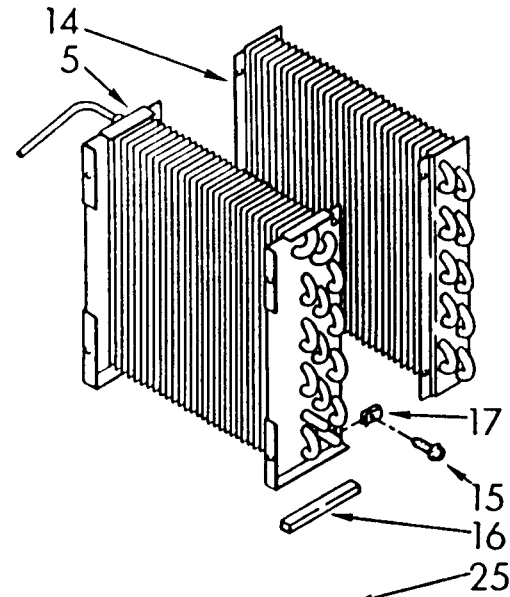

----- Manual continues below -----

PARTS LIST

for

COOLERATOR*

DEHUMIDIFIER

**MODEL
AK2500XV0**

UNIT PARTS

For Model: AK2500XV0

1		Literature Parts
	LIT1158409	Sheet, Tech
	LIT1158219	Wiring Diagram
	LIT1156920	Manual, Owners
	LIT884601	List, Repair Parts
2	1157775	Tube, Restrictor (42.00" Length)
3	474013	Strainer, Tube
4	949896	Tube, Outlet (Includes No.3)
5	949908	Condenser
10	1156819	Overload, Protector
11	1156815	Relay, Start
12	1157582	Cover, Terminal
13	938384	Retainer, Cover
14	998746	Evaporator
15	488624	Screw, 8 x 3/8 (4)
16	998867	Seal
17	486197	Nut, #8 (4)
18	488400	Screw, 1/4-28 x 1" (3)
19	484136	Harness, Wire
20	1156748	Grommet (4)
21	1157584	Base
22	489015	Roll Pin (2)
23	951886	Glide (2)
24	998726	Roller (2)
25	876684	Compressor, Service (Complete Assembly)
26	831282	Retainer, Cover
27	865068	Cover, Terminal
28	876686	Overload
29	549086	Spring, Overload
30	876689	Relay, Start

AIR FLOW AND CONTROL PARTS

For Model: AK2500XV0

1	1155666	Light, Indicator
2	1155848	Humidistat, Control
3	951285	Bracket, Control
4	998859	Knob, Control
5	488624	Screw, S.M. #8 x 3/8
6	998777	Bracket, Fan Motor Mounting
9	488130	Nut, Fan Motor 8-32 (2)
10	1156858	Motor, Fan
11	949645	Blade, Fan
13	998783	Switch, Water Level Control
14	1155670	Cord, Appliance
15	487871	Screw, 8-32 x 3/8
16	998779	Plate, Orifice
17	998802	Seal
18	489001	Palnut, 3/8-32
19	998730	Spring, Water Level
20	488480	Screw, 8 x 1/2A
21		Washer, Repair
	489083	.030 Thickness
	489091	.045 Thickness
	489029	.062 Thickness
23	998744	Support
24	145450	Screw, 8 x 1/4
25	602851	Tie, Cable (3)