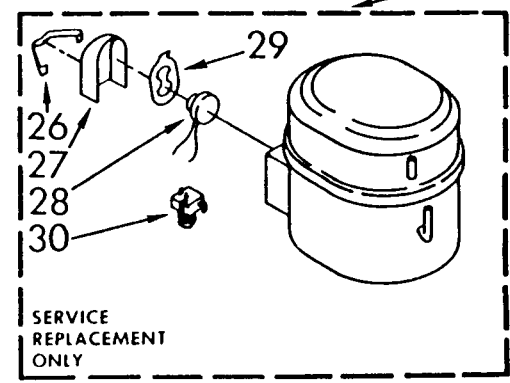

----- Manual continues below -----

PARTS LIST

for

COOLERATOR*

DEHUMIDIFIER

**MODEL
AK2500XV0**

UNIT PARTS

For Model: AK2500XV0

1		Literature Parts
	LIT1158409	Sheet, Tech
	LIT1158219	Wiring Diagram
	LIT1156920	Manual, Owners
	LIT884601	List, Repair Parts
2	1157775	Tube, Restrictor (42.00" Length)
3	474013	Strainer, Tube
4	949896	Tube, Outlet (Includes No.3)
5	949908	Condenser
10	1156819	Overload, Protector
11	1156815	Relay, Start
12	1157582	Cover, Terminal
13	938384	Retainer, Cover
14	998746	Evaporator
15	488624	Screw, 8 x 3/8 (4)
16	998867	Seal
17	486197	Nut, #8 (4)
18	488400	Screw, 1/4-28 x 1" (3)
19	484136	Harness, Wire
20	1156748	Grommet (4)
21	1157584	Base
22	489015	Roll Pin (2)
23	951886	Glide (2)
24	998726	Roller (2)
25	876684	Compressor, Service (Complete Assembly)
26	831282	Retainer, Cover
27	865068	Cover, Terminal
28	876686	Overload
29	549086	Spring, Overload
30	876689	Relay, Start

AIR FLOW AND CONTROL PARTS

For Model: AK2500XV0

1	1155666	Light, Indicator
2	1155848	Humidistat, Control
3	951285	Bracket, Control
4	998859	Knob, Control
5	488624	Screw, S.M. #8 x 3/8
6	998777	Bracket, Fan Motor Mounting
9	488130	Nut, Fan Motor 8-32 (2)
10	1156858	Motor, Fan
11	949645	Blade, Fan
13	998783	Switch, Water Level Control
14	1155670	Cord, Appliance
15	487871	Screw, 8-32 x 3/8
16	998779	Plate, Orifice
17	998802	Seal
18	489001	Palnut, 3/8-32
19	998730	Spring, Water Level
20	488480	Screw, 8 x 1/2A
21		Washer, Repair
	489083	.030 Thickness
	489091	.045 Thickness
	489029	.062 Thickness
23	998744	Support
24	145450	Screw, 8 x 1/4
25	602851	Tie, Cable (3)