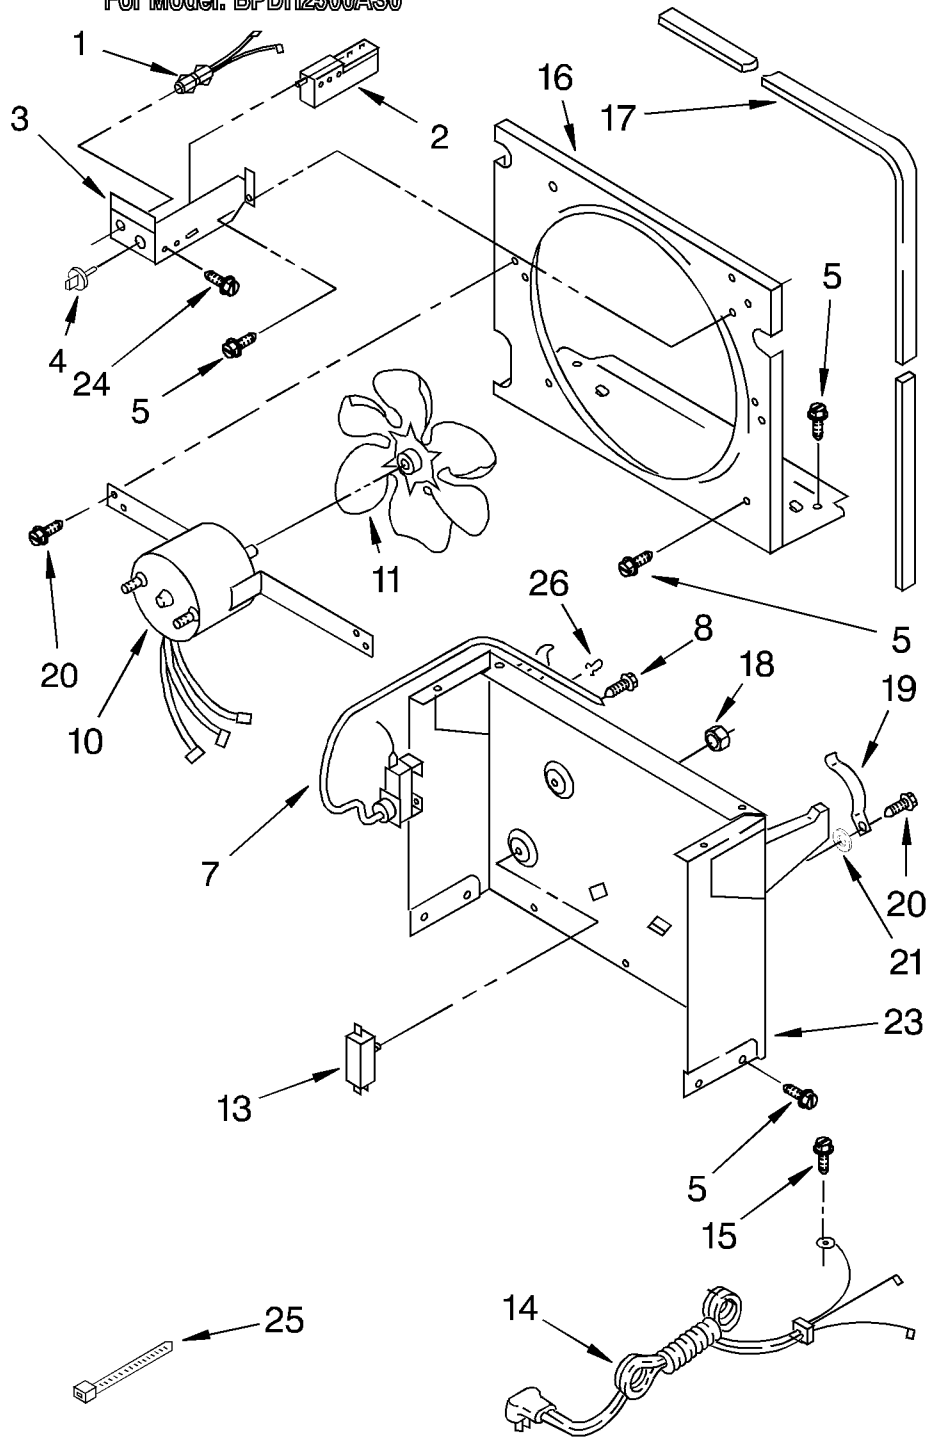

UNIT PARTS

For Model: BPDH2500AS0

		Literature Parts
	LIT1162524	Sheet, Tech
	LIT1157787	Wiring Diagram
	LIT1162709	Use & Care Guide
	LIT884631	List, Repair Parts
2	1162154	Tube, Restrictor
3	1162037	Strainer
4	951886	Glide (2)
5	1162152	Condenser
6	489015	Roll Pin-2.0 LG
7		Spring, Overload
	549086	Service
10		Overload
	1158790	Production
	649842	Service
11		Relay, Start
	1158608	Production
	549500	Service
12		Cover, Terminal
	1157582	Production
	865086	Service
13		Retainer, Cover
	938384	Production
	831282	Service
14	1162153	Evaporator
15	488624	Screw, 8 x 3/8 (4)
16	1162372	Seal
18	488400	Screw, 1/4-28 x 1" (3)
19	484136	Harness, Wire
20	1156748	Grommet (4)
21	1157584	Base
22	487871	Screw, 8-32 x 3/8
24	998726	Caster (2)
25	1157552	Compressor, Service (Complete Assembly)
26	1162348	Seal Evaporator Top
27	854624	Bend, Return
28	855199	Bend, Return

AIR FLOW AND CONTROL PARTS

For Model: BPDH2500AS0

1	1158419	Light, Indicator
2	1162578	Humidistat, Control
3	951284	Bracket, Control
4	1162670	Knob, Control
5	488480	Screw, S.M. #8 x 1/2 A
7	1155109	Thermostat, Deicer
8	488234	Screw, 8-32 X 1/4 (2)
10	1162030	Motor, Fan
11	949645	Blade, Fan
13	999747	Switch, Water Level Control
14	1155670	Cord, Appliance
15	487871	Screw, 8-32 x 3/8
16	998779	Plate, Orifice
17	1162704	Seal
18	489001	Palnut, 3/8-32
19	1161718	Spring, Water Level
20	488248	Screw, 8 x 1/2A
21		Washer, Repair
	489083	.030 Thickness
	489029	.062 Thickness
23	1163800	Support
24	1162513	Screw, 8-18 x 1/4
25	602851	Tie, Cable (3)
26	471363	Clamp, Tube To Evaporator (2)

CABINET PARTS

For Model: BPDH2500AS0

1	998821	Cabinet
2	489120	Screw, 8-32 x 1/2 (2)
3	998813	Retainer, Pin (2) (Rear Grille)
5	1162669	Grille, Front Assembly
6	998846	Lens, Light
7	998832	Grille, Rear
8	489073	Screw, #8 x 3/8
9	948584	Spacer, Grille
11	1158781	Screw
12	951901	Pan, Condensate