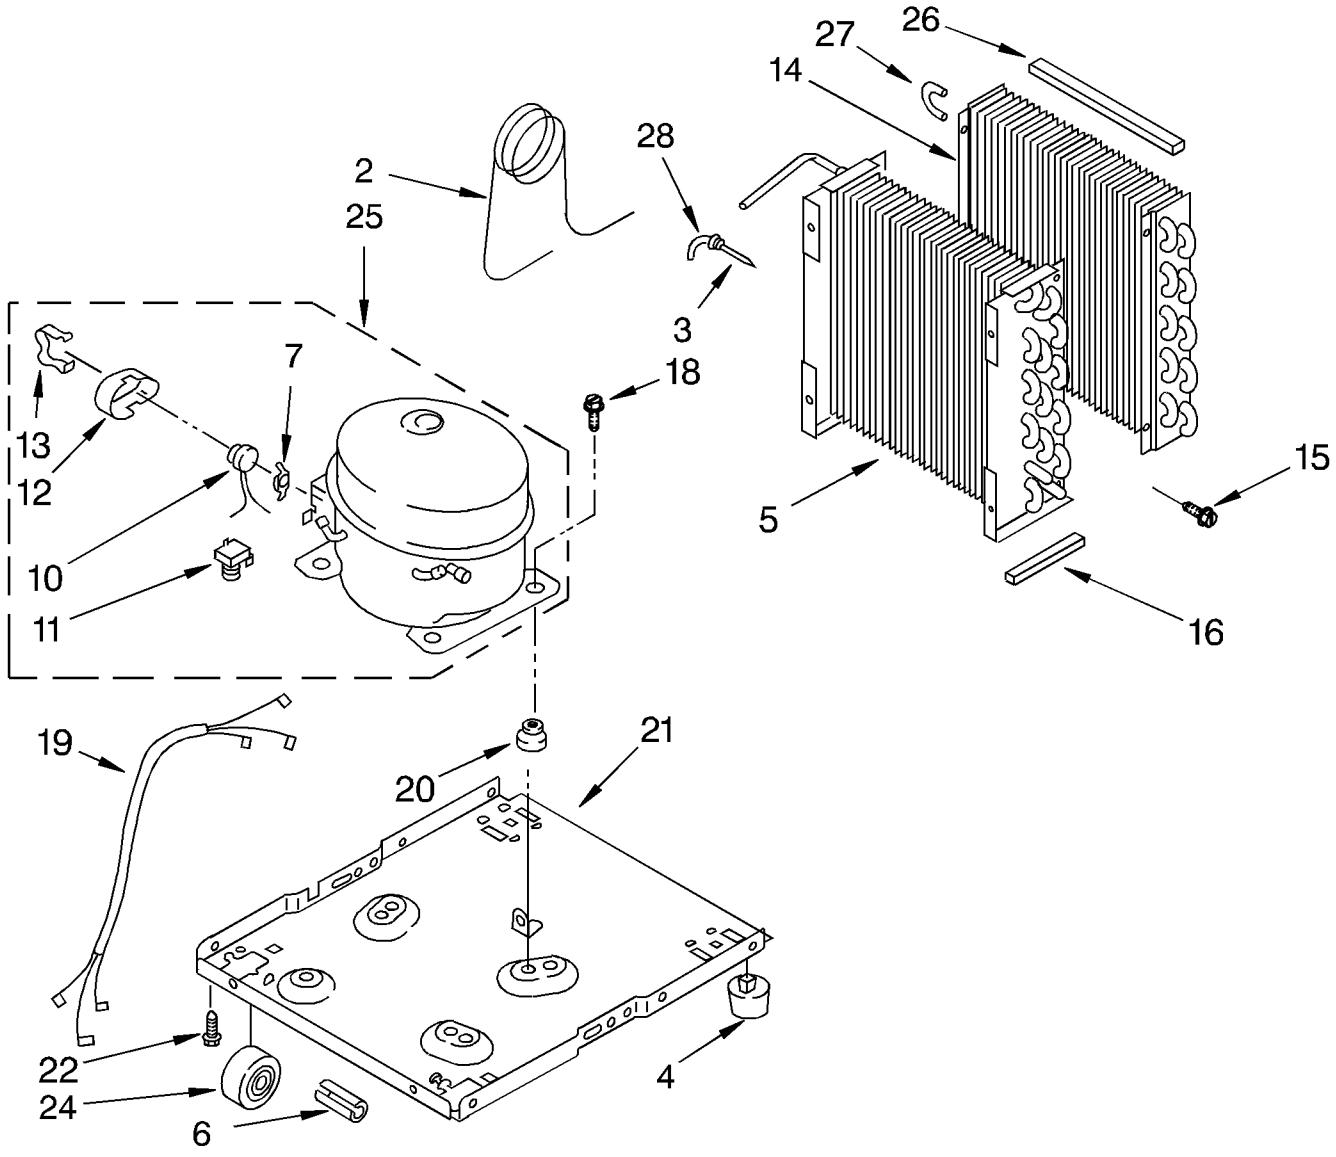

----- Manual continues below -----

x

PARTS LIST

for

DEHUMIDIFIER

MODEL

BPDH2500AS0

FOR CUSTOMER SATISFACTION ALWAYS USE
FACTORY SPECIFICATION PARTS

UNIT PARTS

For Model: BPDH2500AS0

		Literature Parts
	LIT1162524	Sheet, Tech
	LIT1157787	Wiring Diagram
	LIT1162709	Use & Care Guide
	LIT884631	List, Repair Parts
2	1162154	Tube, Restrictor
3	1162037	Strainer
4	951886	Glide (2)
5	1162152	Condenser
6	489015	Roll Pin-2.0 LG
7		Spring, Overload
	549086	Service
10		Overload
	1158790	Production
	649842	Service
11		Relay, Start
	1158608	Production
	549500	Service
12		Cover, Terminal
	1157582	Production
	865086	Service
13		Retainer, Cover
	938384	Production
	831282	Service
14	1162153	Evaporator
15	488624	Screw, 8 x 3/8 (4)
16	1162372	Seal
18	488400	Screw, 1/4-28 x 1" (3)
19	484136	Harness, Wire
20	1156748	Grommet (4)
21	1157584	Base
22	487871	Screw, 8-32 x 3/8
24	998726	Caster (2)
25	1157552	Compressor, Service (Complete Assembly)
26	1162348	Seal Evaporator Top
27	854624	Bend, Return
28	855199	Bend, Return

AIR FLOW AND CONTROL PARTS

For Model: BPDH2500AS0

1	1158419	Light, Indicator
2	1162578	Humidistat, Control
3	951284	Bracket, Control
4	1162670	Knob, Control
5	488480	Screw, S.M. #8 x 1/2 A
7	1155109	Thermostat, Deicer
8	488234	Screw, 8-32 X 1/4 (2)
10	1162030	Motor, Fan
11	949645	Blade, Fan
13	999747	Switch, Water Level Control
14	1155670	Cord, Appliance
15	487871	Screw, 8-32 x 3/8
16	998779	Plate, Orifice
17	1162704	Seal
18	489001	Palnut, 3/8-32
19	1161718	Spring, Water Level
20	488248	Screw, 8 x 1/2A
21		Washer, Repair
	489083	.030 Thickness
	489029	.062 Thickness
23	1163800	Support
24	1162513	Screw, 8-18 x 1/4
25	602851	Tie, Cable (3)
26	471363	Clamp, Tube To Evaporator (2)