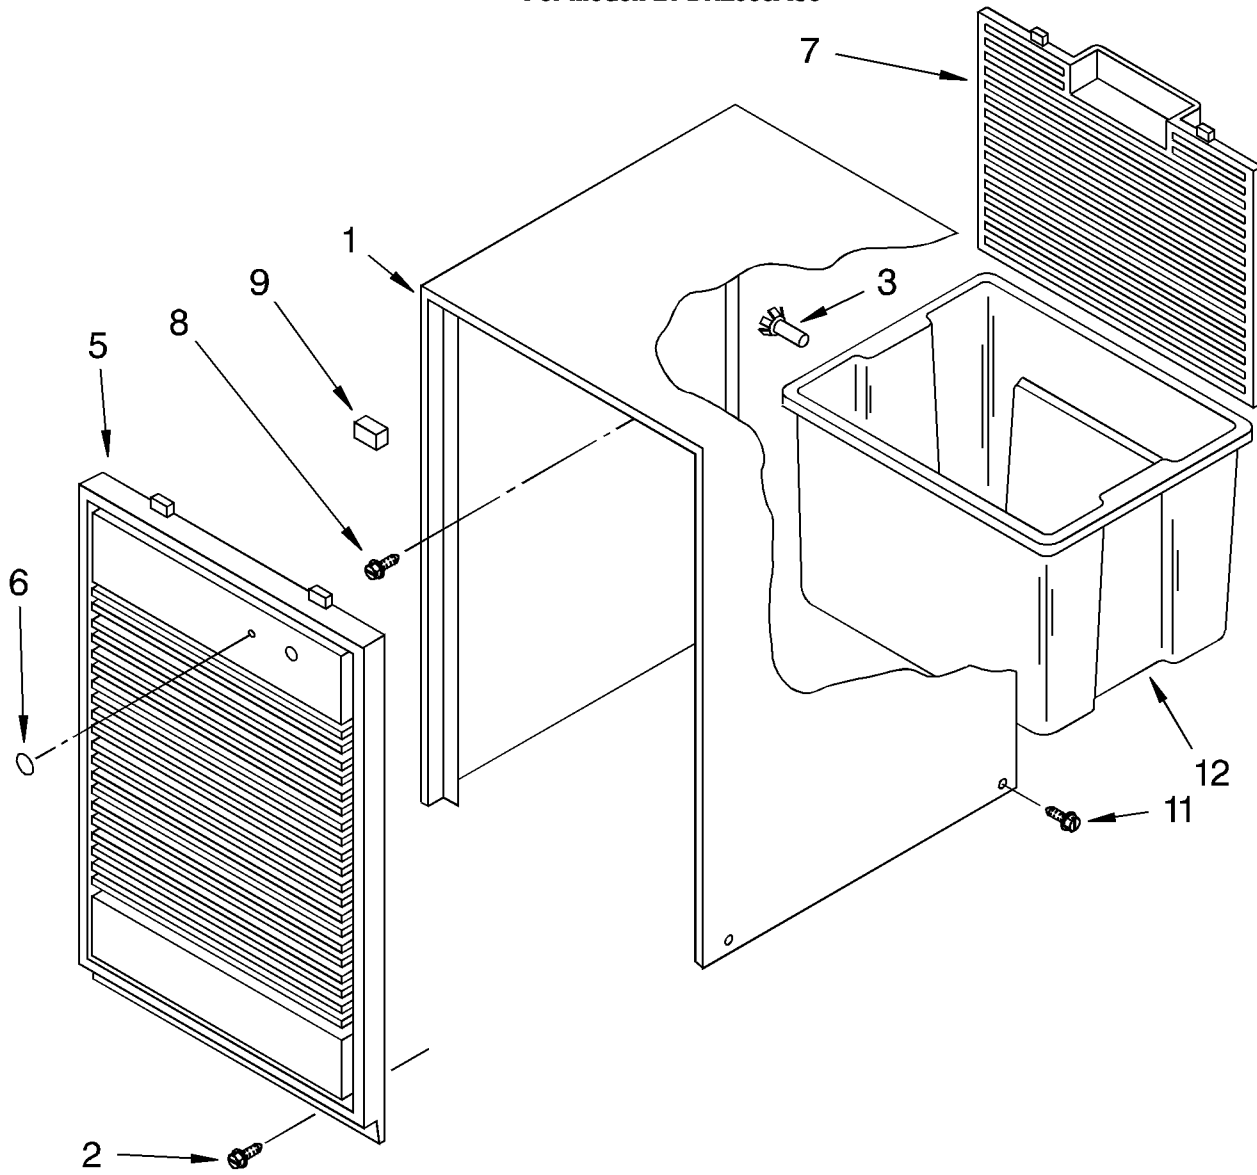

CABINET PARTS

For Model: BPDH2500AS0