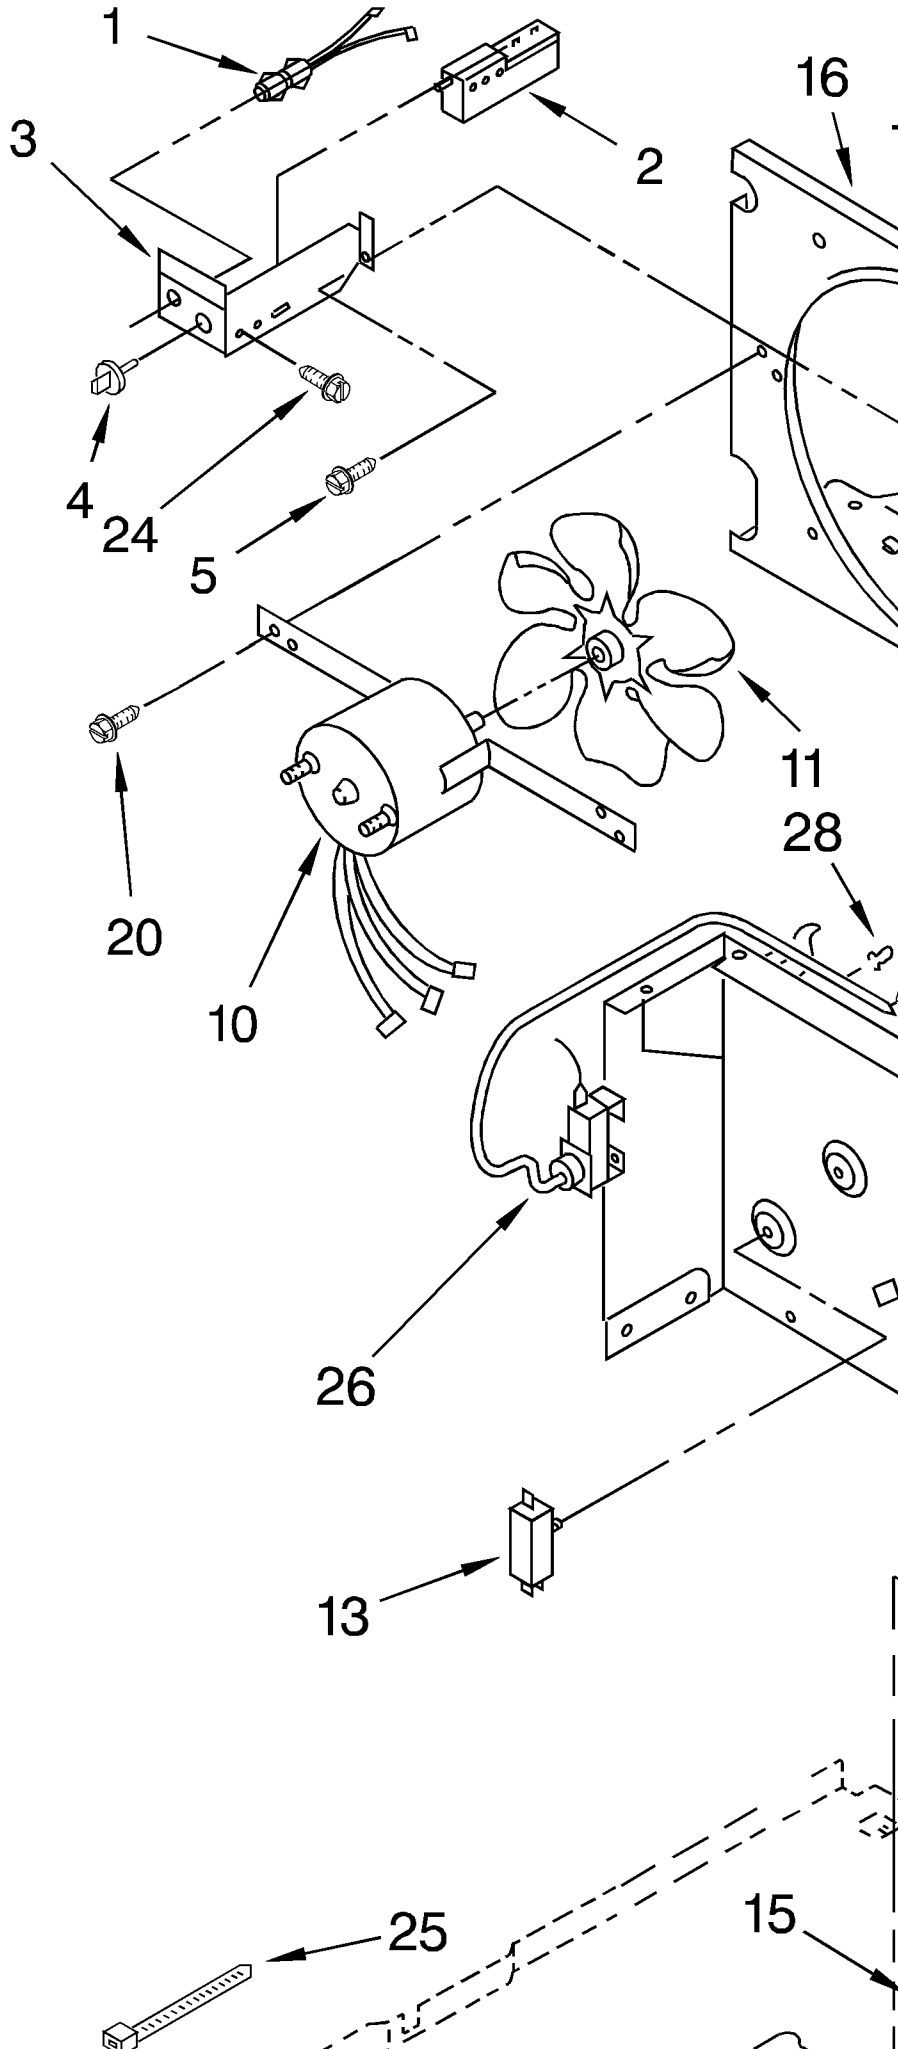

----- Manual continues below -----

PARTS LIST

for

DEHUMIDIFIER

MODEL

BPDH4000AS1

AIR FLOW AND CONTROL PART

For Model: BPDH4000AS1

1	1158419	Indicator, Light
2	1162578	Humidistat, Control
3	951284	Bracket, Humidistat
4	1162670	Knob, Humidistat Control
5	488624	Screw, Sm #8 x 3/8
10	1162030	Motor, Fan
11	949645	Blade, Fan
13	999747	Switch, Water Level Control
14	487871	Screw, 8-32 x 3/8
15	1155670	Cord, Appliance
16	998779	Plate, Orifice
17	1162704	Seal
18	489001	Palnut, 3/8-32
19	1161718	Spring, Water Level
20	488248	Screw, S.M.#8 x 3/4A
21		Washer, Repair
	489083	.045 Thickness
	489029	.062 Thickness
	489091	.091 Thickness
23	1163800	Support
24	1162513	Screw, 8 - 18 x 1/4 (2)
25	602851	Tie, Cable
26	1155109	Thermostat, De-icer
27	488234	Screw, 8-32 x 1/4 (2)
28	471363	Clamp, Tube (2)

UNIT PARTS
For Model: BPDH4000AS1

1	1162646	Condenser
2	1162154	Tube, Restrictor (Length 36.00")
3	1162526	Strainer
4	1162348	Seal, Evaporator Top
5	1158407	Bend, Return
6		Spring, Overload
	549086	Service
7	951886	Glide (2)
8	855199	Bend, Return (17)
9	854624	Bend, Return
10		Overload
	1158823	Production
	876686	Service
11		Relay, Start
	1156815	Production
	876689	Service
12		Cover, Terminal
	1157582	Production
	865068	Service
13		Retainer, Cover
	938384	Production
	831282	Service
14	1162933	Evaporator
15	488480	Screw, 8 x 1/2 (4)
16	1162372	Seal
17	708531	Bend, Return
18	1163835	Screw, 1/4-28 x 1" (4)
19	484136	Harness, Wire
20	1156748	Grommet (4)
21	1157584	Base
22	998726	Roller (2)
23	708532	Bend, Return
24	489015	Pin, Roller (2)
25	1156854	Compressor, (Complete Assembly)
26	1156533	Bend, Return