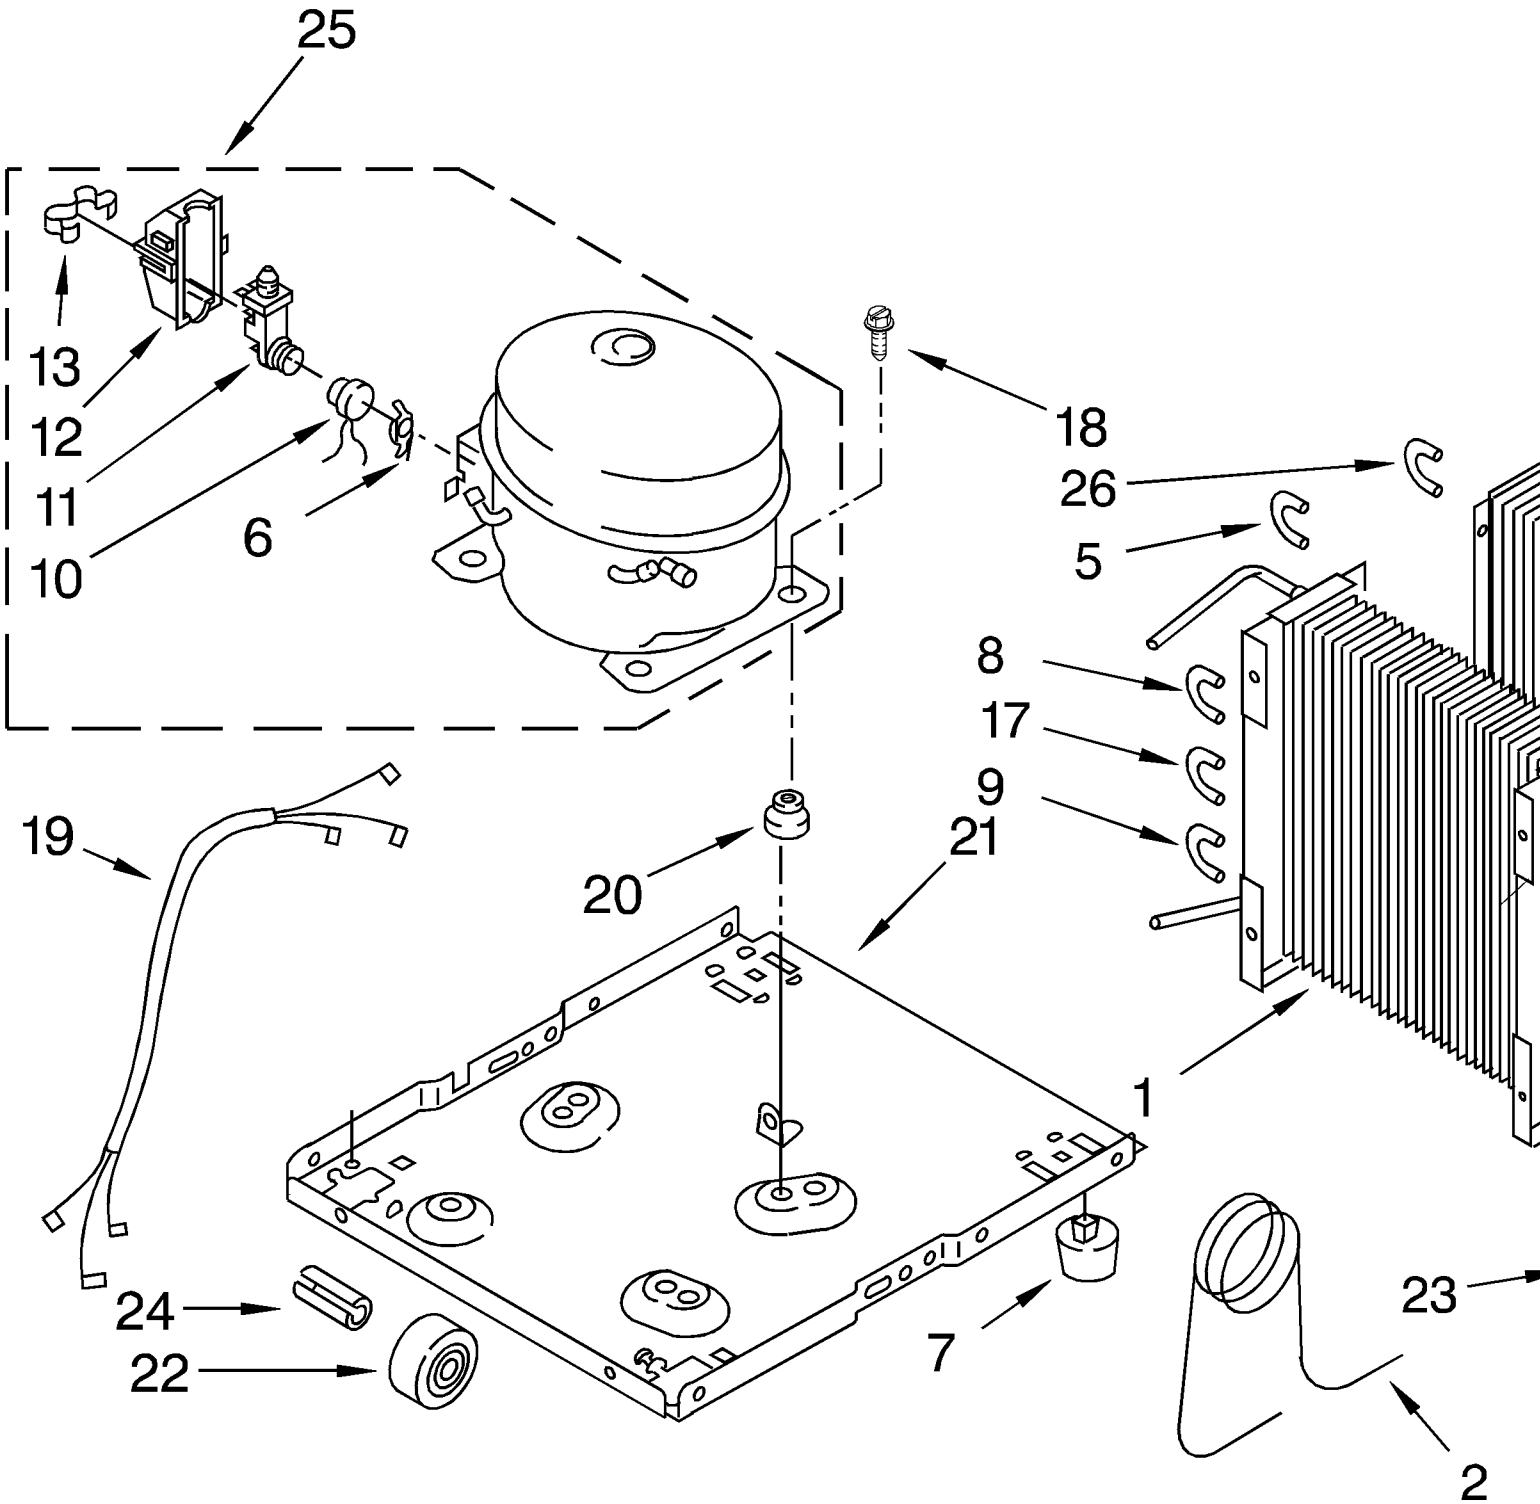

----- Manual continues below -----

PARTS LIST

for

DEHUMIDIFIER

MODEL

BPDH4000AS1

AIR FLOW AND CONTROL PART

For Model: BPDH4000AS1

1	1158419	Indicator, Light
2	1162578	Humidistat, Control
3	951284	Bracket, Humidistat
4	1162670	Knob, Humidistat Control
5	488624	Screw, Sm #8 x 3/8
10	1162030	Motor, Fan
11	949645	Blade, Fan
13	999747	Switch, Water Level Control
14	487871	Screw, 8-32 x 3/8
15	1155670	Cord, Appliance
16	998779	Plate, Orifice
17	1162704	Seal
18	489001	Palnut, 3/8-32
19	1161718	Spring, Water Level
20	488248	Screw, S.M.#8 x 3/4A
21		Washer, Repair
	489083	.045 Thickness
	489029	.062 Thickness
	489091	.091 Thickness
23	1163800	Support
24	1162513	Screw, 8 - 18 x 1/4 (2)
25	602851	Tie, Cable
26	1155109	Thermostat, De-icer
27	488234	Screw, 8-32 x 1/4 (2)
28	471363	Clamp, Tube (2)

UNIT PARTS
For Model: BPDH4000AS1

1	1162646	Condenser
2	1162154	Tube, Restrictor (Length 36.00")
3	1162526	Strainer
4	1162348	Seal, Evaporator Top
5	1158407	Bend, Return
6		Spring, Overload
	549086	Service
7	951886	Glide (2)
8	855199	Bend, Return (17)
9	854624	Bend, Return
10		Overload
	1158823	Production
	876686	Service
11		Relay, Start
	1156815	Production
	876689	Service
12		Cover, Terminal
	1157582	Production
	865068	Service
13		Retainer, Cover
	938384	Production
	831282	Service
14	1162933	Evaporator
15	488480	Screw, 8 x 1/2 (4)
16	1162372	Seal
17	708531	Bend, Return
18	1163835	Screw, 1/4-28 x 1" (4)
19	484136	Harness, Wire
20	1156748	Grommet (4)
21	1157584	Base
22	998726	Roller (2)
23	708532	Bend, Return
24	489015	Pin, Roller (2)
25	1156854	Compressor, (Complete Assembly)
26	1156533	Bend, Return