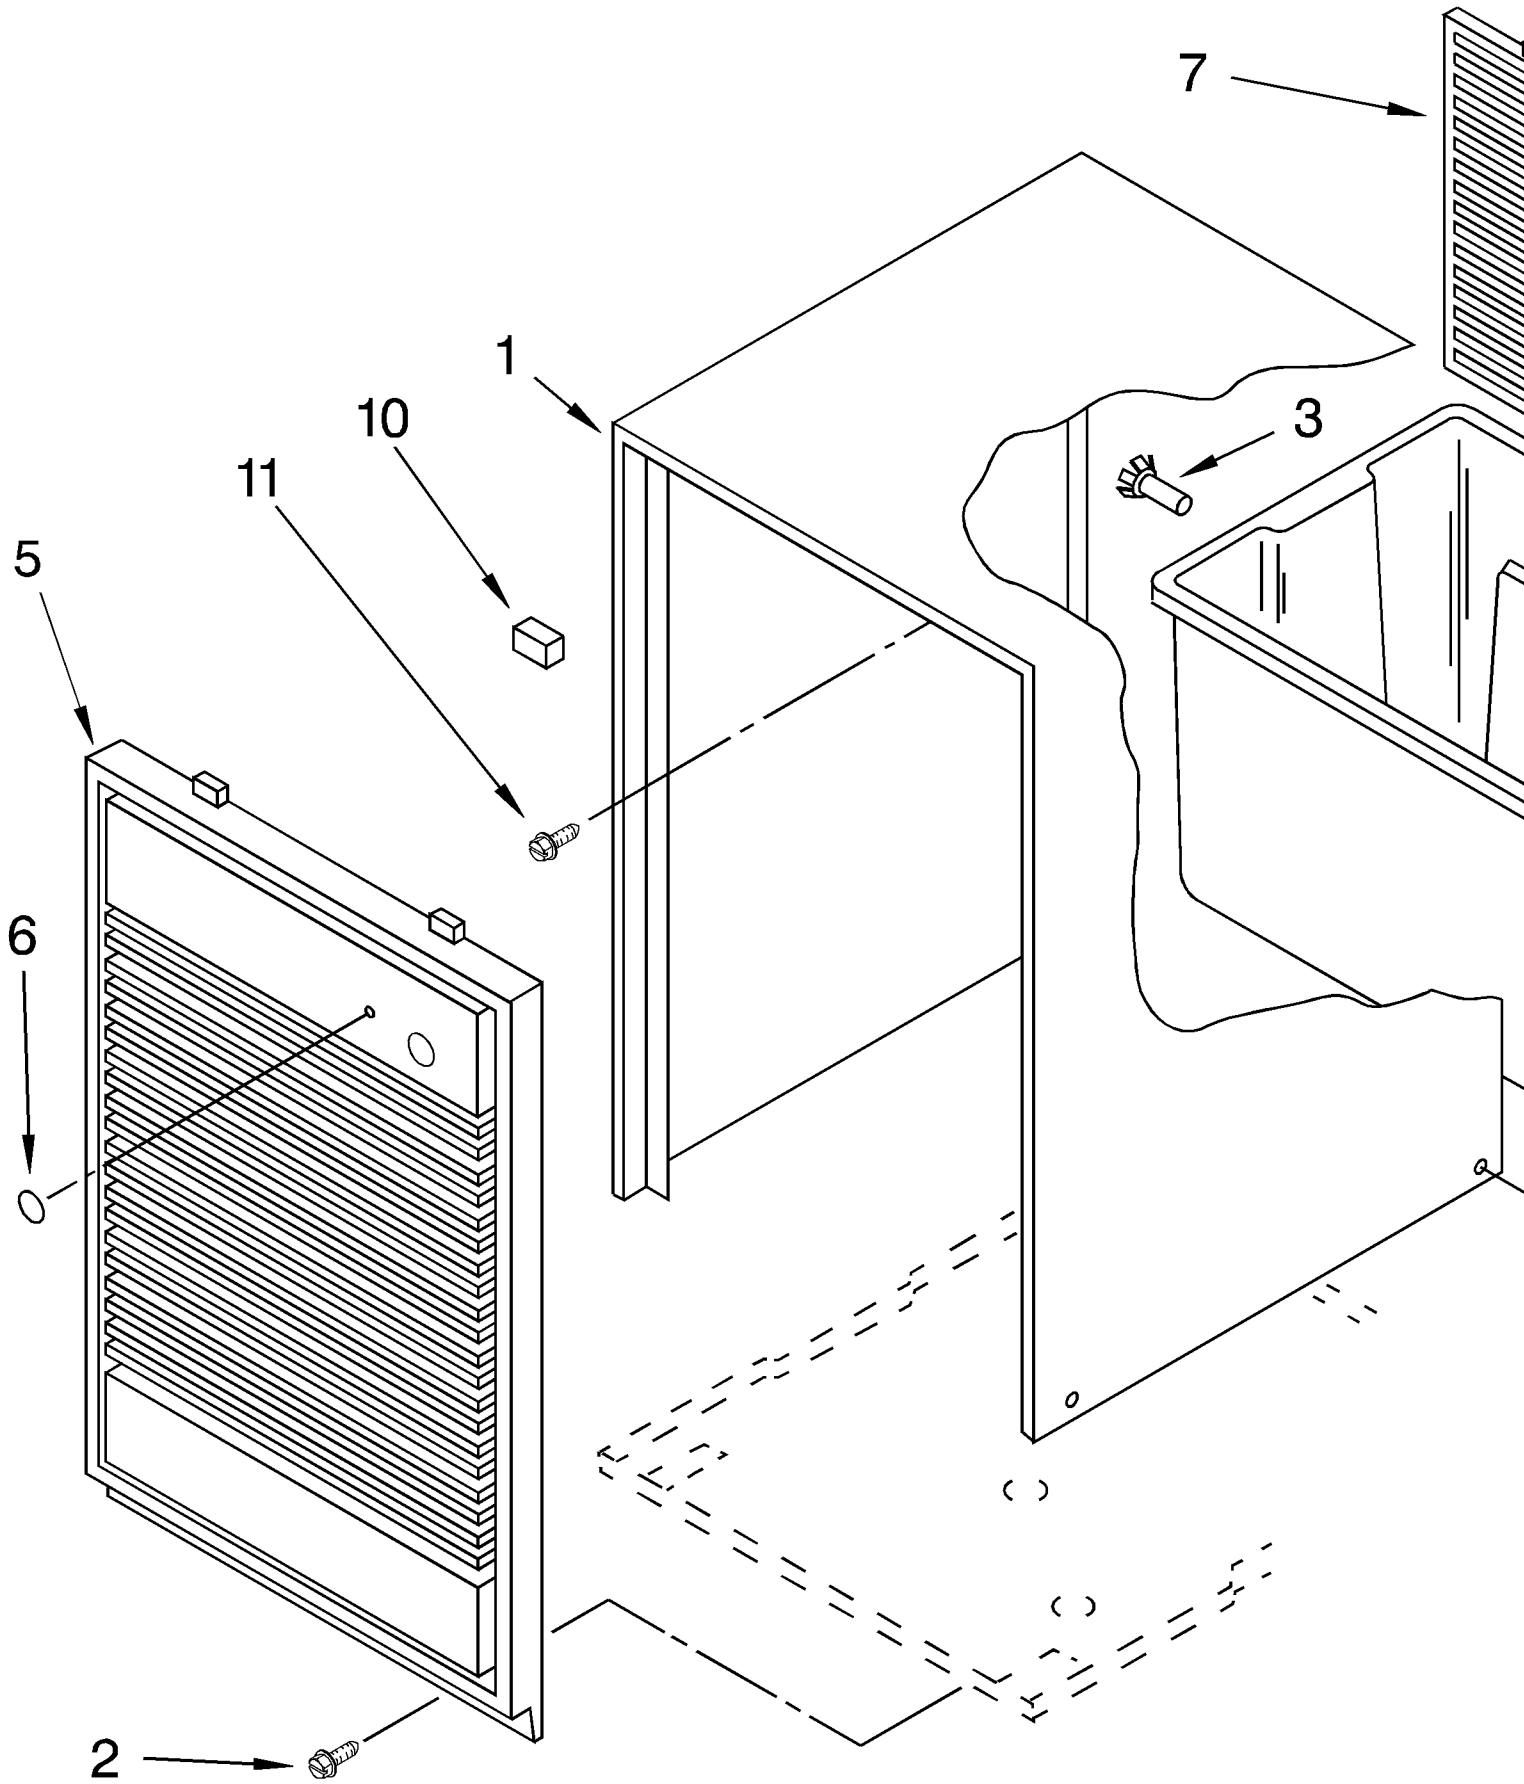

CABINET PARTS

For Model: BPDH4000AS1