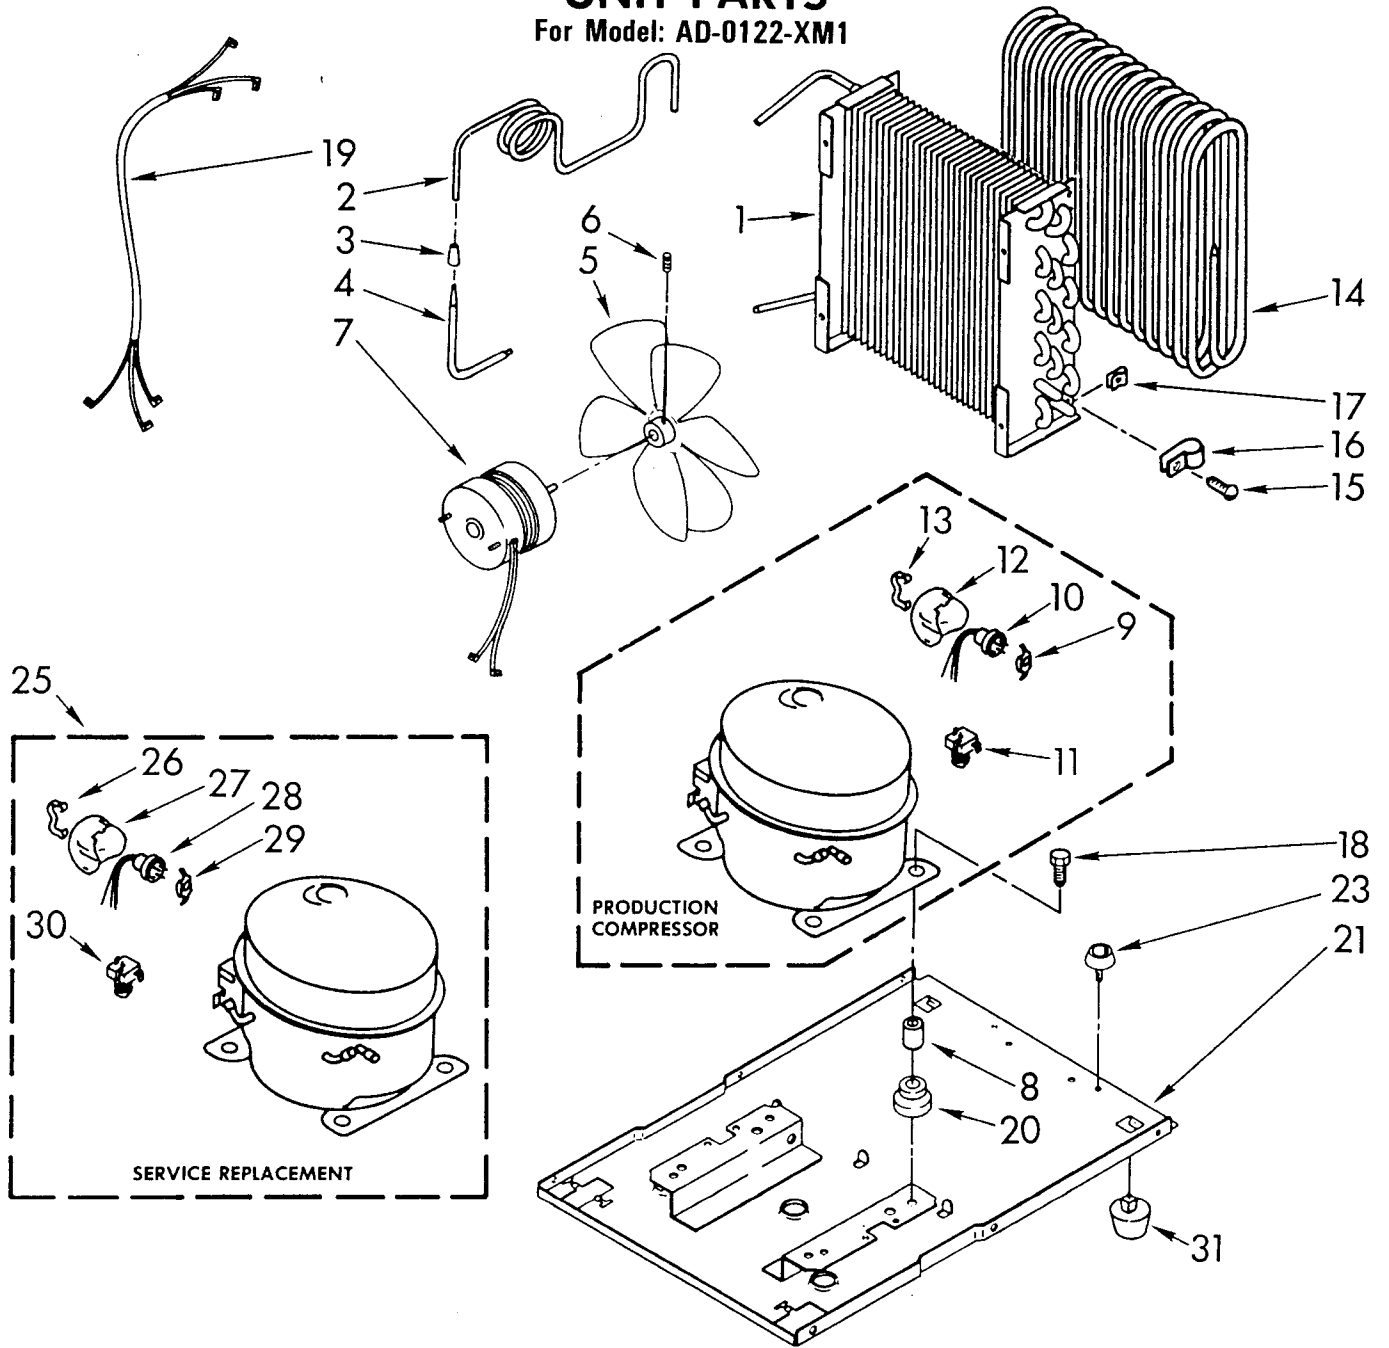

**PARTS
LIST
FOR**

DEHUMIDIFIER

**MODEL
AD-0122-XM1**

FRAME AND CONTROL PARTS

4-85 Litho in U.S.A.

Whirlpool CORPORATION
Benton Harbor, Michigan.
FOR SERVICE INFORMATION
SEE SERVICE (BROWN) FILMCARD(S)
108-A-2 & 19-A-2

Part No. 789054

572-B-12

1	857547	Tie, Cable
2	998729	Support
3	951284	Bracket, Top Support
4	998802	Seal
5	488624	Screw, SM #8 x 3/8
6	998777	Bracket, Fan Motor Mounting
7	998779	Plate, Orifice
8	950745	Cord, Appliance
9	488130	Nut, Fan Motor 8-32 (2)
10	950430	Board, Terminal
11	488966	Screw, 6 x 3/8
12	487871	Screw, 8-32 x 5/32

UNIT PARTS

For Model: AD-0122-XM1

1	949893	Condenser
2	998759	Tube, Restrictor (Length 35.0")
3	474013	Strainer, Outlet Tube
4	949896	Tube, Outlet (Includes Item 3)
5	948756	Blade, Fan (Includes Item 6)
6	488035	Setscrew, 1/4 x 5/16
7	949635	Motor, Fan
8	646498	Sleeve (4)
9	950061	Spring, Overload
10	950248	Overload, Protector
11	950249	Relay, Start
12	950055	Cover, Terminal
13	950056	Retainer, Cover
14	995082	Evaporator
15	487910	Screw, SM#8 x 1/2 (4)
16	488946	Clamp, Tube (4)
17	486197	Nut, Speed (4)
18	488400	Screw, 1/4-28 x 1" (4)
19	484136	Harness, Wire
20	646499	Grommet (4)
21	950359	Base
23	472577	Foot (2)
25	485780	Compressor, Service (Complete Assembly)
26	831282	Retainer, Cover
27	865068	Cover, Terminal
28	876690	Overload, Protector
29	549086	Spring, Overload
30	876692	Relay, Start
31	998725	Glide (4)

CABINET PARTS

For Model: AD-0122-XM1

1	998820	Cabinet
2	489120	Screw, ST 8-32 x 1/2 (2)
4	998869	Cap, Thread Cover (2)
5	950385	Grille, Front
11	489016	Screw, TC 8-32 x 3/8 (4)
12	998801	Pan, Condensate
13	948584	Spacer, Grille
14	489073	Screw, SM #8 x 32 (2)