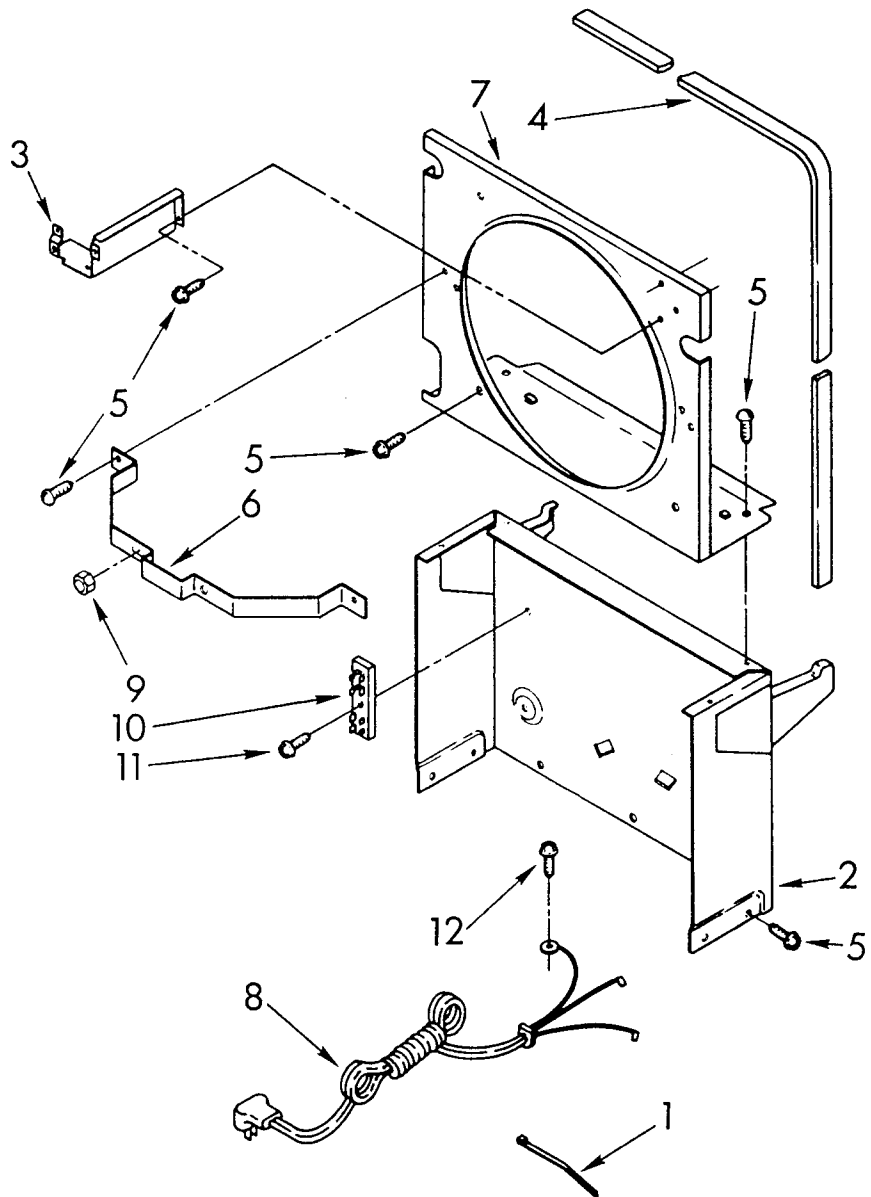

**PARTS
LIST
FOR**

DEHUMIDIFIER

**MODEL
AD-0122-XM1**

FRAME AND CONTROL PARTS

4-85 Litho in U.S.A.

Whirlpool CORPORATION
Benton Harbor, Michigan.
FOR SERVICE INFORMATION
SEE SERVICE (BROWN) FILMCARD(S)
108-A-2 & 19-A-2

Part No. 789054

572-B-12

1	857547	Tie, Cable
2	998729	Support
3	951284	Bracket, Top Support
4	998802	Seal
5	488624	Screw, SM #8 x 3/8
6	998777	Bracket, Fan Motor Mounting
7	998779	Plate, Orifice
8	950745	Cord, Appliance
9	488130	Nut, Fan Motor 8-32 (2)
10	950430	Board, Terminal
11	488966	Screw, 6 x 3/8
12	487871	Screw, 8-32 x 5/32

UNIT PARTS

For Model: AD-0122-XM1

1	949893	Condenser
2	998759	Tube, Restrictor (Length 35.0")
3	474013	Strainer, Outlet Tube
4	949896	Tube, Outlet (Includes Item 3)
5	948756	Blade, Fan (Includes Item 6)
6	488035	Setscrew, 1/4 x 5/16
7	949635	Motor, Fan
8	646498	Sleeve (4)
9	950061	Spring, Overload
10	950248	Overload, Protector
11	950249	Relay, Start
12	950055	Cover, Terminal
13	950056	Retainer, Cover
14	995082	Evaporator
15	487910	Screw, SM#8 x 1/2 (4)
16	488946	Clamp, Tube (4)
17	486197	Nut, Speed (4)
18	488400	Screw, 1/4-28 x 1" (4)
19	484136	Harness, Wire
20	646499	Grommet (4)
21	950359	Base
23	472577	Foot (2)
25	485780	Compressor, Service (Complete Assembly)
26	831282	Retainer, Cover
27	865068	Cover, Terminal
28	876690	Overload, Protector
29	549086	Spring, Overload
30	876692	Relay, Start
31	998725	Glide (4)

CABINET PARTS

For Model: AD-0122-XM1

1	998820	Cabinet
2	489120	Screw, ST 8-32 x 1/2 (2)
4	998869	Cap, Thread Cover (2)
5	950385	Grille, Front
11	489016	Screw, TC 8-32 x 3/8 (4)
12	998801	Pan, Condensate
13	948584	Spacer, Grille
14	489073	Screw, SM #8 x 32 (2)