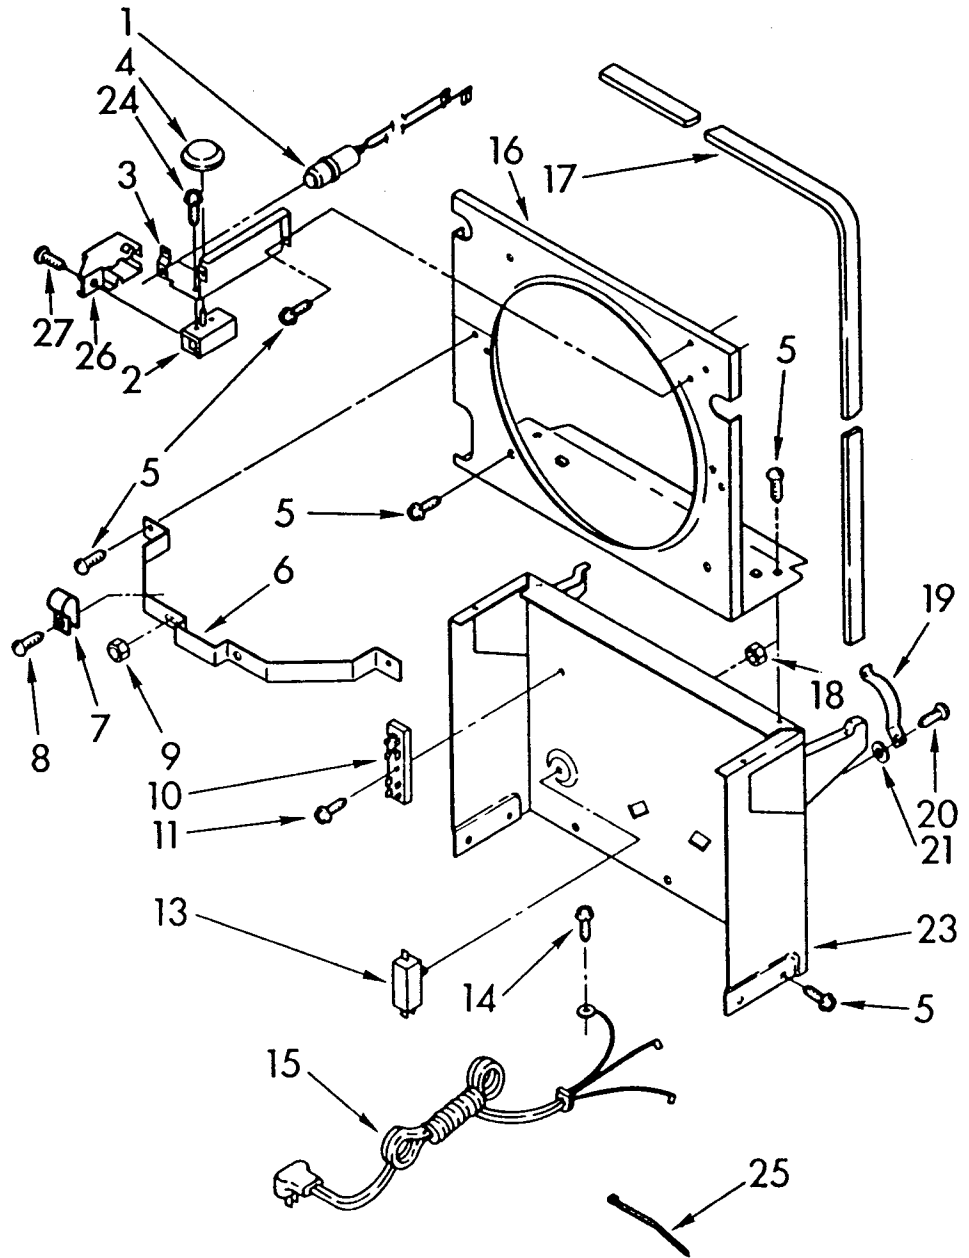

FRAME AND CONTROL PARTS

1-84 Litho in U.S.A.

Whirlpool CORPORATION
Benton Harbor, Michigan.

Part No. 877497

159-F-1