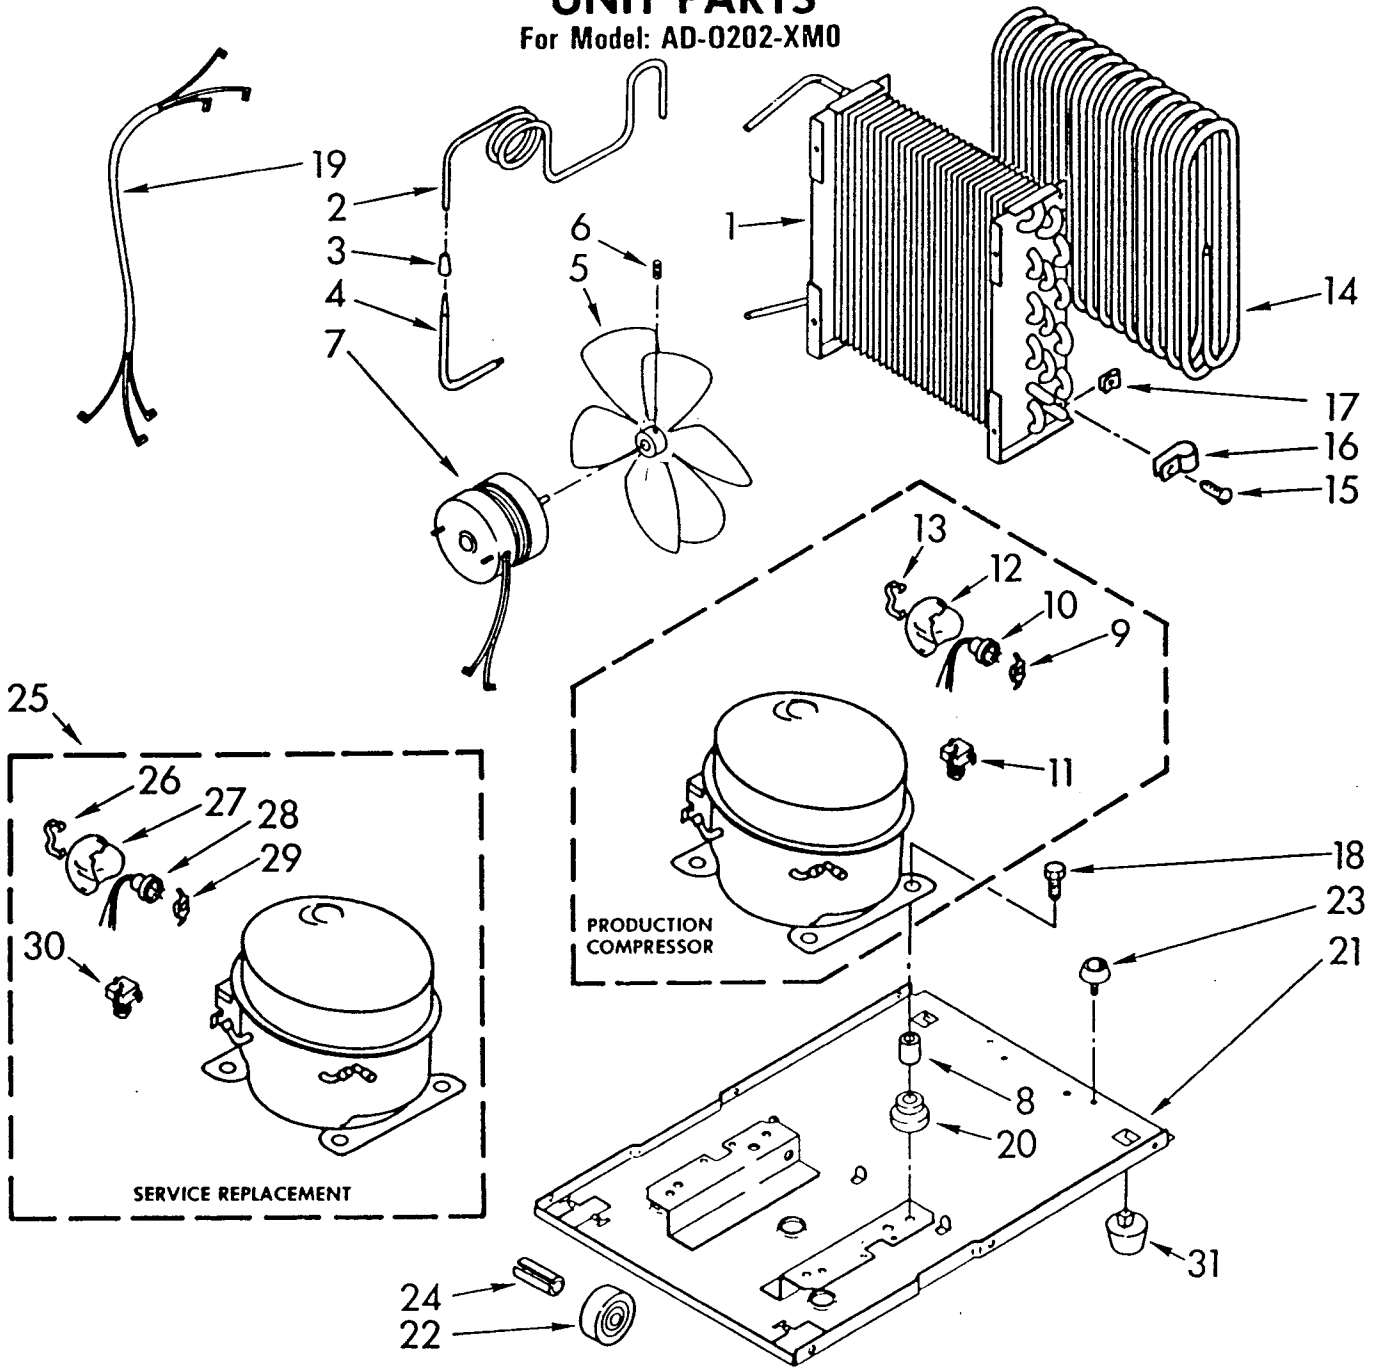

1	950747	Light Assembly
2	951280	Humidistat Assembly
3	951285	Bracket, Humidistat & Light Assembly
4	998859	Knob, Humidistat Control
5	488624	Screw, Sm #8 x 3/8A
6	998777	Bracket, Fan Motor Mounting
7	488946	Clamp, Tube
8	487910	Screw, 8 x 1/2A
9	488130	Nut, Fan Motor 8-32 (2)
10	950431	Board, Terminal
11	488966	Screw, 6 x 3/8
13	998783	Switch, Water Level Control
14	487871	Screw, 8-32 x 3/8
15	950743	Cord, Appliance
16	998779	Plate, Orifice
17	998802	Seal
18	489001	Palnut, 3/8-32
19	998730	Spring, Water Level
20	488480	Screw, SM8 x 1/2A
21		Washer (Repair)
	489083	.030 Thickness
	489091	.045 Thickness
	489029	.060 Thickness
23	998729	Support
24	489064	Screw, Mach 8-32 x 5/32 (2)
25	857547	Tie, Cable
26	951281	Cover, Terminal
27	488234	Screw, 8-32 x 1/4

UNIT PARTS

For Model: AD-0202-XM0

FOR ORDERING INFORMATION REFER TO PARTS PRICE LIST

1	949921	Condenser
2	998759	Tube, Restrictor (Length 35.0")
3	474013	Strainer, Outlet Tube
4	949896	Tube, Outlet (Includes Item 3)
5	948756	Blade, Fan (Includes Item 6)
6	488035	Setscrew, 1/4 x 5/16
7	949636	Motor, Fan
8	646498	Sleeve (4)
9	950061	Spring, Overload
10	950234	Overload, Protector
11	950235	Relay, Start
12	950055	Cover, Terminal
13	950056	Retainer, Cover
14	996604	Evaporator
15	487910	Screw, SM#8 x 1/2 (4)
16	488946	Clamp, Tube (4)
17	486197	Nut, Speed (4)
18	488400	Screw, 1/4-28 x 1" (4)
19	484136	Harness, Wire
20	646499	Grommet (4)
21	949976	Base
22	998726	Roller (2)
23	472577	Foot (2)
24	489015	Roll Pin (2)
25	485781	Compressor, Service (Complete Assembly)
26	831282	Retainer, Cover
27	865068	Cover, Terminal
28	876690	Overload, Protector
29	549086	Spring, Overload
30	876693	Relay
31	998725	Glide (2)

CABINET PARTS

For Model: AD-0202-XM0

FOR ORDERING INFORMATION REFER TO PARTS PRICE LIST

1	998821	Cabinet
2	489104	Screw, 8-32 x 3/8 (2)
3	489073	Screw, SM #8 x 3/8 (2)
4	998869	Thread Cap
5	950269	Grille, Front
6	998846	Light Lens
8	998801	Pan, Condensate
9	489016	Screw, TC 8-32 x 3/8 (4)
10	948584	Spacer, Block