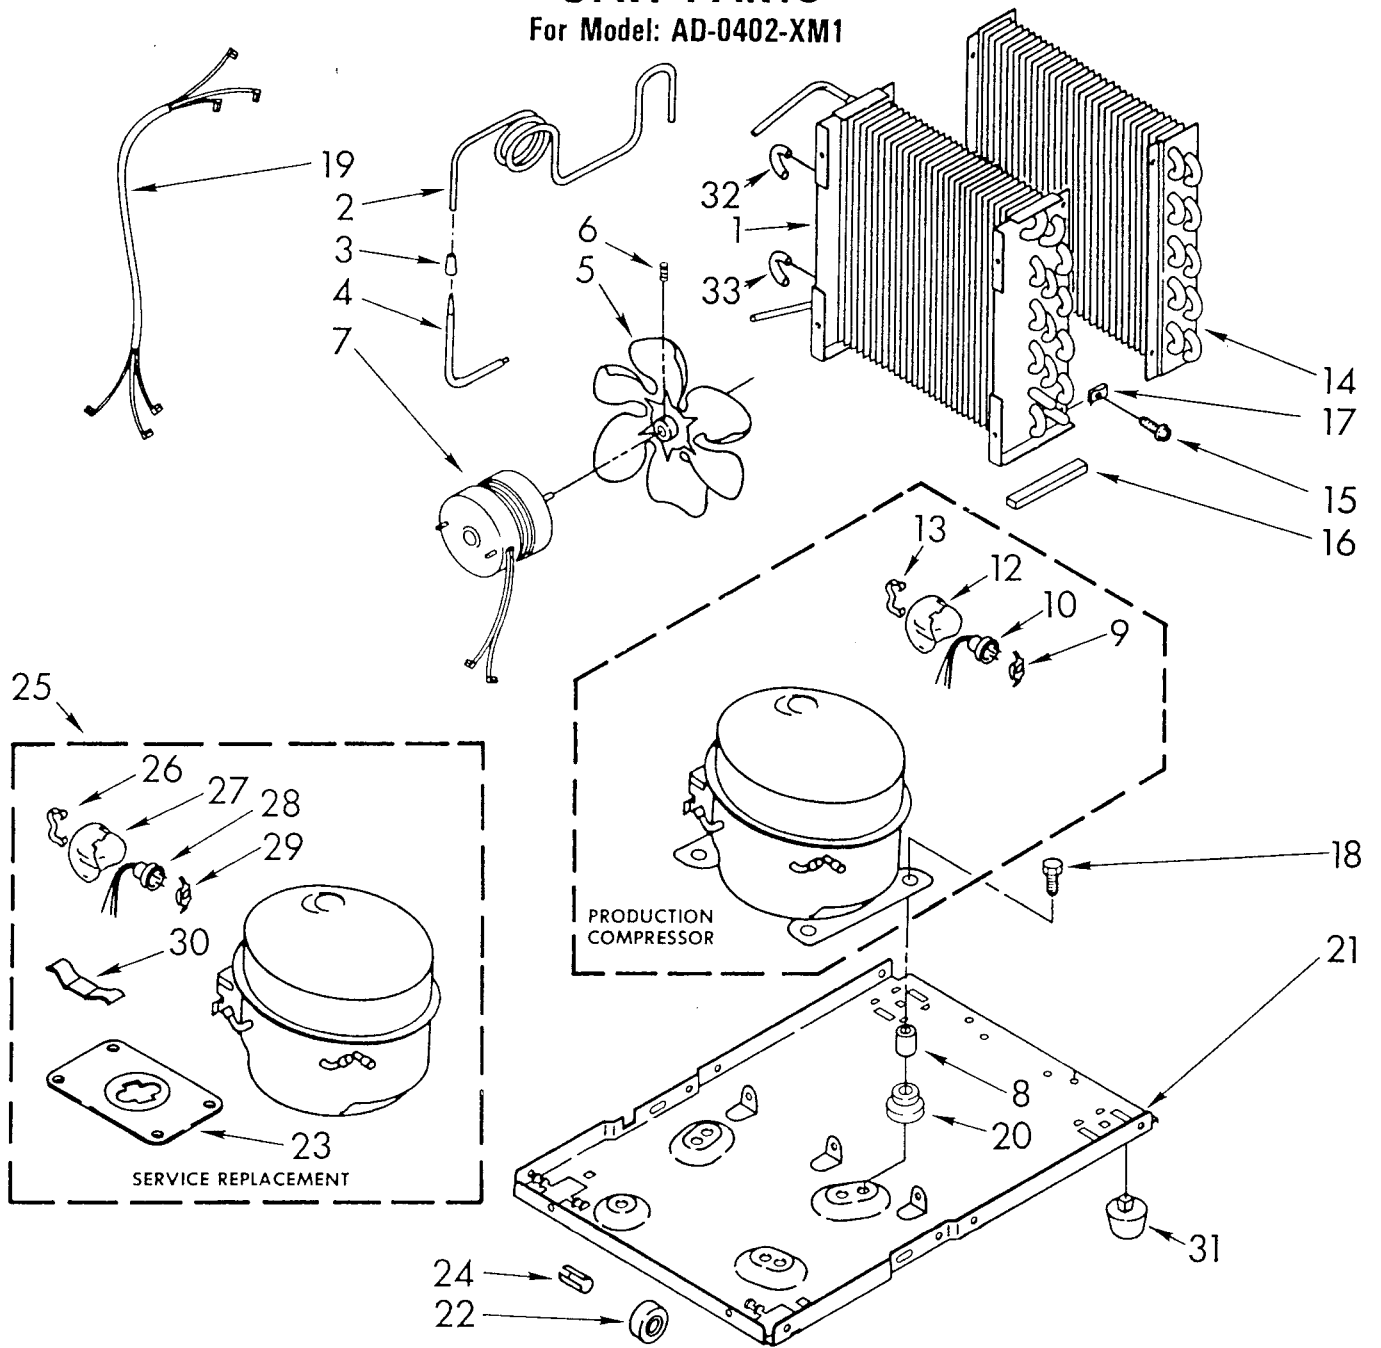

----- Manual continues below -----

PARTS
LIST
FOR

DEHUMIDIFIER

MODEL
AD-0402-XM1

FRAME AND CONTROL PARTS

5-85 Litho in U.S.A.

Whirlpool CORPORATION
Benton Harbor, Michigan.

Part No. 789053-A

548-E-1

1	950747	light assembly
2	951280	humidistat assembly
3	951285	bracket, humidistat & light assembly
4	998859	knob, humidistat control
5	488624	screw, sm #8 x 3/8
6	998777	bracket, fan motor mounting
7	488946	clamp, tube
8	487910	screw, 8 x 1/2
9	488130	nut, fan motor 8-32 (2)
10	950431	board, terminal
11	488966	screw, 6 x 3/8
12	951363	capacitor, run
13	998783	switch, water level control
14	487871	screw, 8-32 x 2/8
15	950743	cord, appliance
16	998779	plate, orifice
17	998802	seal
18	489001	palnut, 3/8-32
19	998730	spring, water level
20	488480	screw, sm #8 x 1/2 washer, repair
21		washer, reappear
	489083	.030 thickness
	489091	.045 thickness
	489029	.060 thickness
23	998729	support
24	489064	screw, mach 8-32 x 5/32 (2)
25	857547	tie, cable
26	951281	cover, terminal
27	488234	screw, 8-32 x 1/4
28	951364	bracket, capacitor

UNIT PARTS

For Model: AD-0402-XM1

789053-A

1	951345	condenser
2	951684	tube, restrictor (length 46.0")
3	474013	strainer, tube
4	949896	rube, outlet (includes item 3)
5	948756	blade, fan (includes item 6)
6	488035	setscrew, 1/4-28 x 5/16
7	949635	motor, fan
8	646498	sleeve (4)
9	950061	spring, overload
10	951417	overload, protector
12	950055	cover, terminal
13	950056	retainer, cover
14	998746	evaporator
15	487910	screw, 8 x 3/8 (4)
16	998867	seal
17	486197	nut, speed (4)
18	488400	screw, 1/4-28 x 1" (4)
19	484136	harness, wire
20	646499	grommet (4)
21	949976	base
22	887625	roller (2)
23	998726	plate, compressor
24	876944	pin, roller (2)
25	813527	compressor, service (complete assembly)
26	643299	retainer, cover
27	589230	cover, terminal
28	643295	overload
29	798469	spring, overload
30	643179	spring, clip
31	998725	glide (2)
32	855199	bend, return (13)
33	854624	bend, return