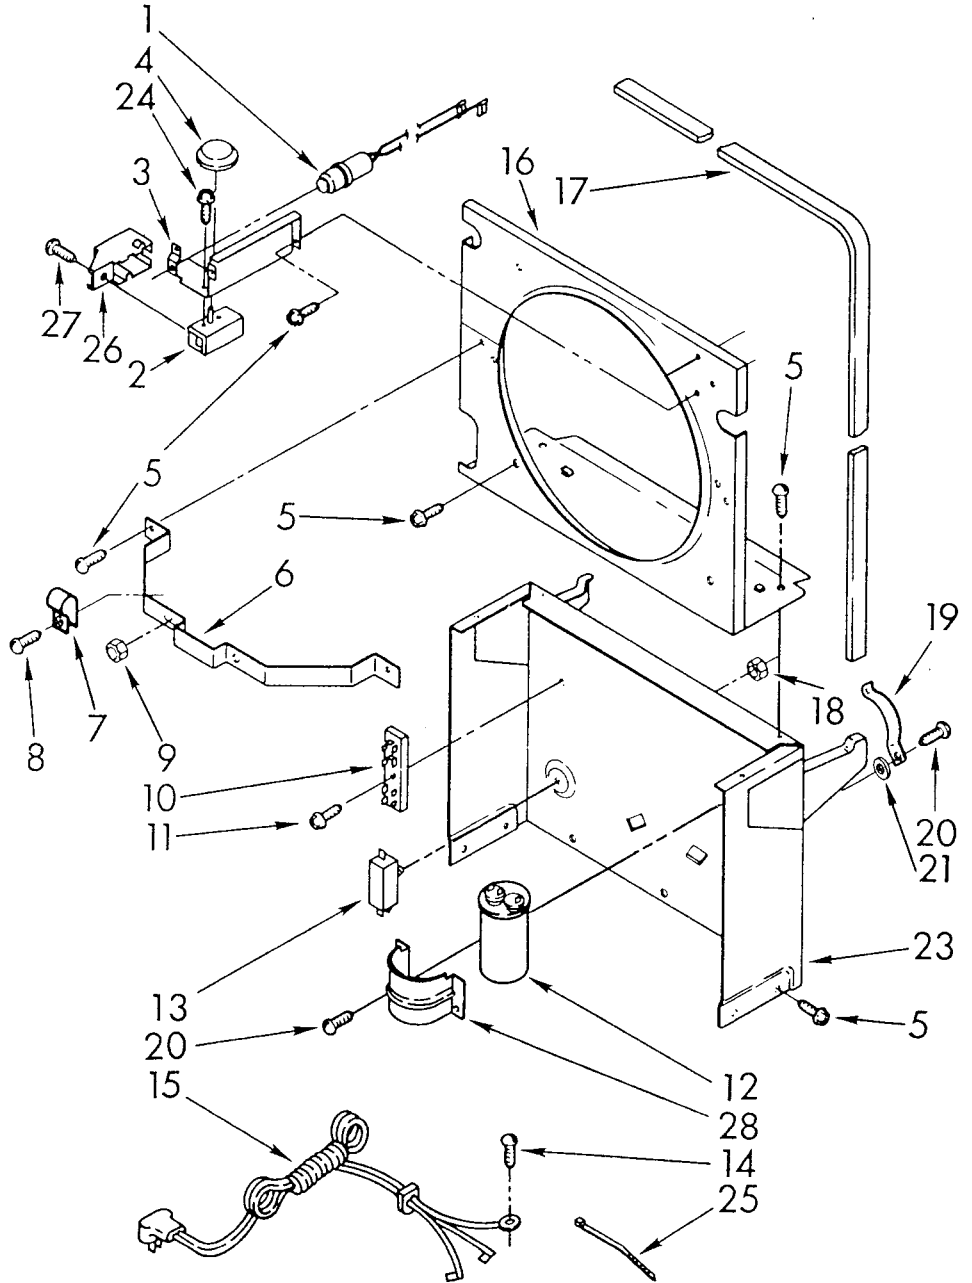

----- Manual continues below -----

PARTS
LIST
FOR

DEHUMIDIFIER

MODEL
AD-0402-XM1

FRAME AND CONTROL PARTS

5-85 Litho in U.S.A.

Whirlpool CORPORATION
Benton Harbor, Michigan.

Part No. 789053-A

548-E-1

1	950747	light assembly
2	951280	humidistat assembly
3	951285	bracket, humidistat & light assembly
4	998859	knob, humidistat control
5	488624	screw, sm #8 x 3/8
6	998777	bracket, fan motor mounting
7	488946	clamp, tube
8	487910	screw, 8 x 1/2
9	488130	nut, fan motor 8-32 (2)
10	950431	board, terminal
11	488966	screw, 6 x 3/8
12	951363	capacitor, run
13	998783	switch, water level control
14	487871	screw, 8-32 x 2/8
15	950743	cord, appliance
16	998779	plate, orifice
17	998802	seal
18	489001	palnut, 3/8-32
19	998730	spring, water level
20	488480	screw, sm #8 x 1/2 washer, repair
21		washer, reappear
	489083	.030 thickness
	489091	.045 thickness
	489029	.060 thickness
23	998729	support
24	489064	screw, mach 8-32 x 5/32 (2)
25	857547	tie, cable
26	951281	cover, terminal
27	488234	screw, 8-32 x 1/4
28	951364	bracket, capacitor

UNIT PARTS

For Model: AD-0402-XM1

789053-A

1	951345	condenser
2	951684	tube, restrictor (length 46.0")
3	474013	strainer, tube
4	949896	rube, outlet (includes item 3)
5	948756	blade, fan (includes item 6)
6	488035	setscrew, 1/4-28 x 5/16
7	949635	motor, fan
8	646498	sleeve (4)
9	950061	spring, overload
10	951417	overload, protector
12	950055	cover, terminal
13	950056	retainer, cover
14	998746	evaporator
15	487910	screw, 8 x 3/8 (4)
16	998867	seal
17	486197	nut, speed (4)
18	488400	screw, 1/4-28 x 1" (4)
19	484136	harness, wire
20	646499	grommet (4)
21	949976	base
22	887625	roller (2)
23	998726	plate, compressor
24	876944	pin, roller (2)
25	813527	compressor, service (complete assembly)
26	643299	retainer, cover
27	589230	cover, terminal
28	643295	overload
29	798469	spring, overload
30	643179	spring, clip
31	998725	glide (2)
32	855199	bend, return (13)
33	854624	bend, return