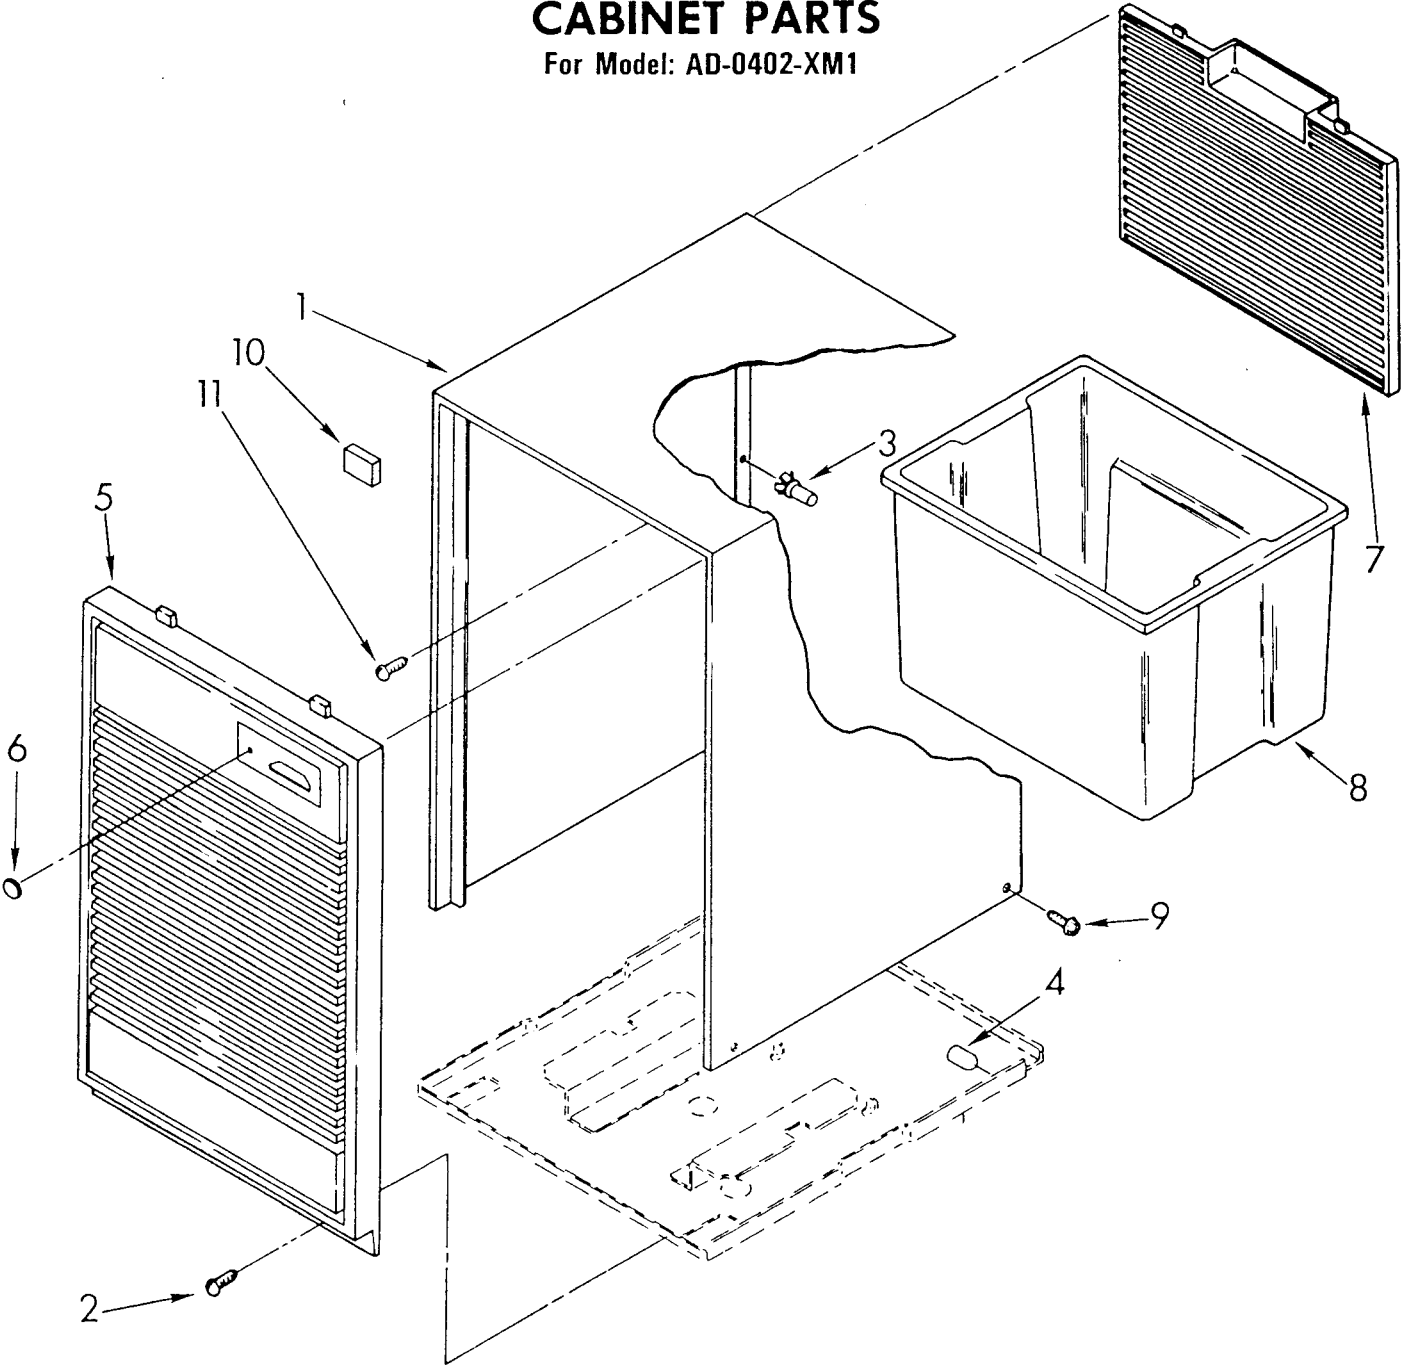

CABINET PARTS

For Model: AD-0402-XM1