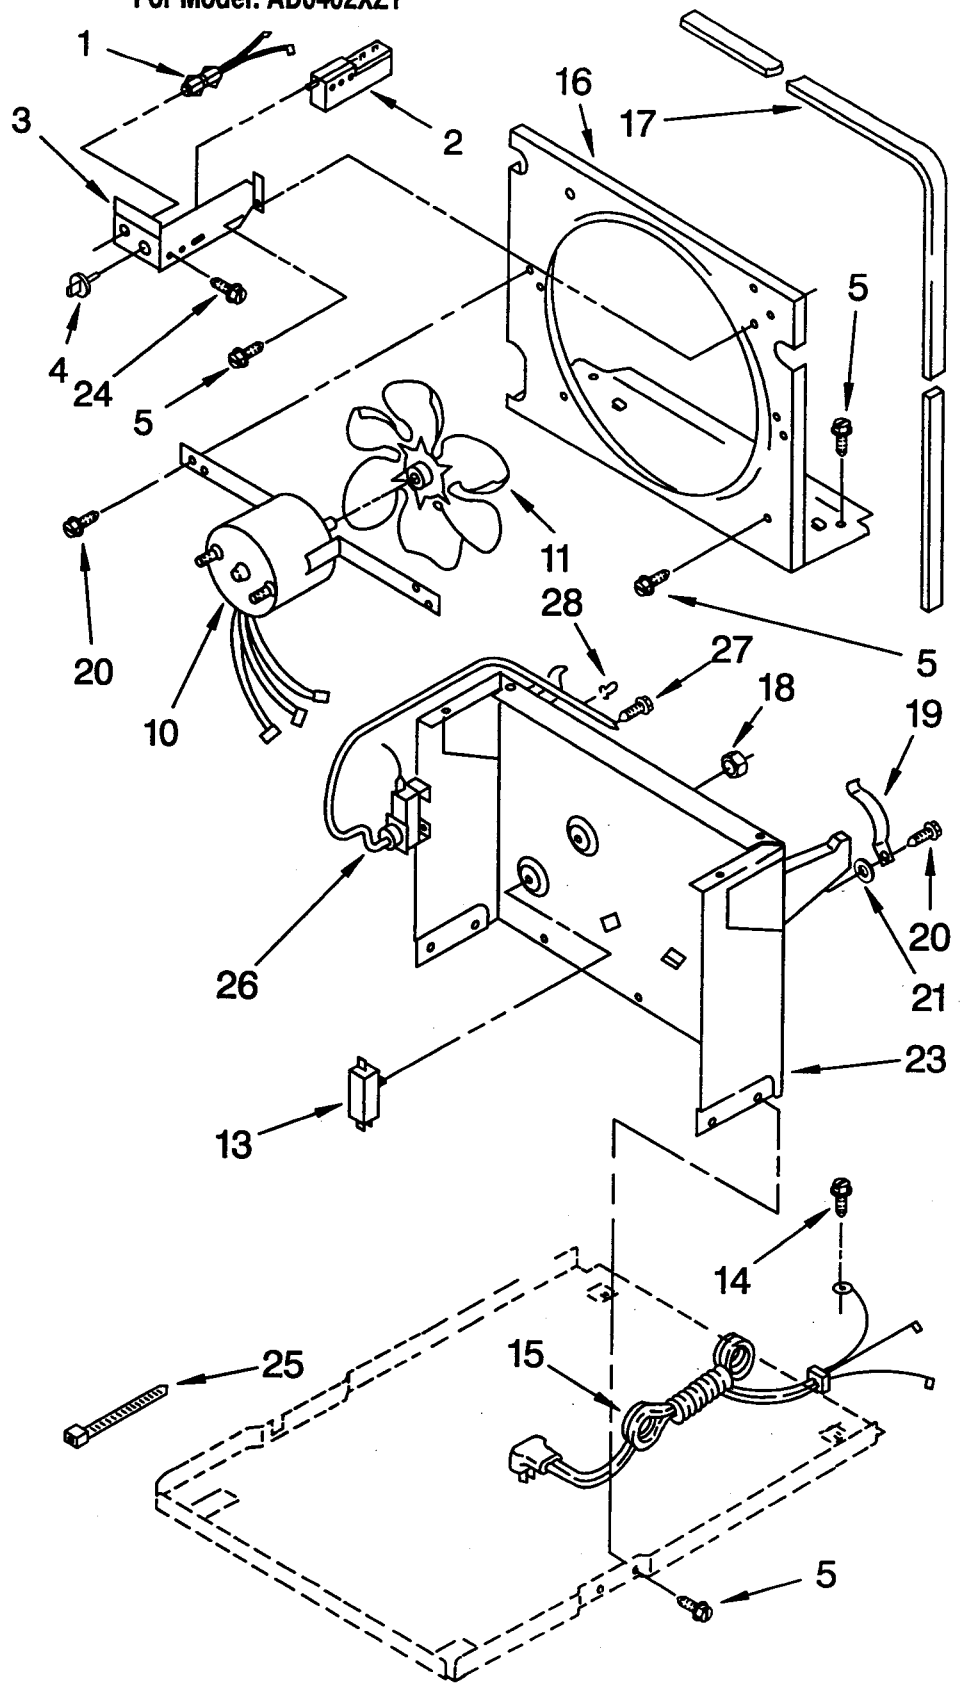

----- Manual continues below -----

AIR FLOW AND CONTROL PARTS

DEHUMIDIFIER

For Model: AD0402XZ1

1	1158419	Indicator, Light
2	1162578	Humidistat, Control
3	951284	Bracket, Humidistat
4	1162670	Knob, Humidistat Control
5	488624	Screw, Sm #8 x 3/8
10	1162030	Motor, Fan
11	949645	Blade, Fan
13	999747	Switch, Water Level Control
14	487871	Screw, 8-32 x 3/8
15	1155670	Cord, Appliance
16	998779	Plate, Orifice
17	1162704	Seal
18	489001	Palnut, 3/8-32
19	1161718	Spring, Water Level
20	488248	Screw, S.M.#8 x 3/4A
21		Washer, Repair
	489083	.045 Thickness
	489029	.062 Thickness
	489091	.091 Thickness
23	1163800	Support
24	1162513	Screw, 8 - 18 x 1/4 (2)
25	602851	Tie, Cable
26	1155109	Thermostat, De-icer
27	488234	Screw, 8-32 x 1/4 (2)
28	471363	Clamp, Tube (2)

UNIT PARTS

For Model: AD0402XZ1

1	1162646	Condenser
2	1162154	Tube, Restrictor (Length 36.00")
3	1162526	Strainer
4	1162348	Seal, Evaporator Top
5	1158407	Bend, Return
6		Spring, Overload
	549086	Service
10		Overload, Protector
	1158823	Production
	876686	Service
11		Relay, Start
	1156815	Production
	876689	Service
12		Cover, Terminal
	1157582	Production
	865068	Service
13		Retainer, Cover
	938384	Production
	831282	Service
14	1162933	Evaporator
15	488480	Screw, 8 x 1/2 (4)
16	1162372	Seal
17	708531	Bend, Return
18	488400	Screw, 1/4-28 x 1" (4)
19	484136	Harness, Wire
20	1156748	Grommet (4)
21	1157584	Base
22	998726	Roller (2)
23	708532	Bend, Return
24	489015	Pin, Roller (2)
25	1156854	Compressor, Service (Complete Assembly)
26	1156533	Bend, Return
27	854624	Bend, Return
28	855199	Bend, Return
29	951886	Glide (2)

CABINET PARTS

For Model: AD0402XZ1

1	998821	Cabinet
2	489120	Screw, #8 x 1/2 (2)
3	998813	Retainer Pin (Rear Grille)
5	1162673	Grille, Front (Includes, Illus. No. 12)
6	998846	Lens, Light
7	998832	Grille, Rear
8	951901	Pan, Condensate
9	1158781	Screw
10	948584	Spacer, Grille
11	489073	Screw, 8 x 3/8 (2)
12	1162674	Escutcheon