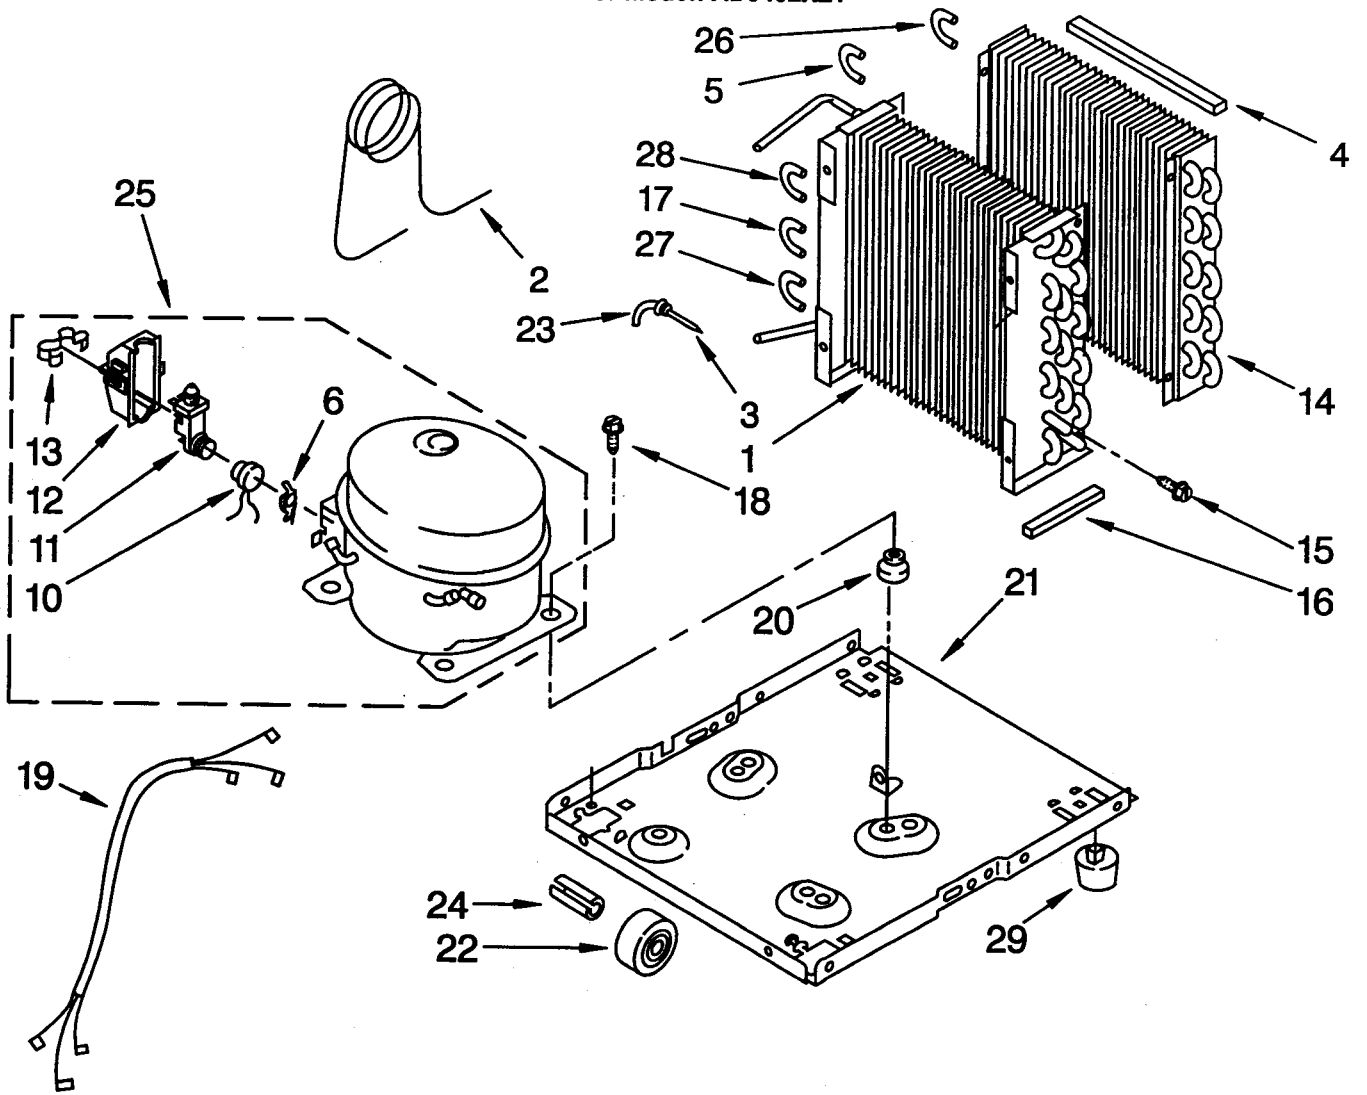

----- Manual continues below -----

AIR FLOW AND CONTROL PARTS

DEHUMIDIFIER

For Model: AD0402XZ1

1	1158419	Indicator, Light
2	1162578	Humidistat, Control
3	951284	Bracket, Humidistat
4	1162670	Knob, Humidistat Control
5	488624	Screw, Sm #8 x 3/8
10	1162030	Motor, Fan
11	949645	Blade, Fan
13	999747	Switch, Water Level Control
14	487871	Screw, 8-32 x 3/8
15	1155670	Cord, Appliance
16	998779	Plate, Orifice
17	1162704	Seal
18	489001	Palnut, 3/8-32
19	1161718	Spring, Water Level
20	488248	Screw, S.M.#8 x 3/4A
21		Washer, Repair
	489083	.045 Thickness
	489029	.062 Thickness
	489091	.091 Thickness
23	1163800	Support
24	1162513	Screw, 8 - 18 x 1/4 (2)
25	602851	Tie, Cable
26	1155109	Thermostat, De-icer
27	488234	Screw, 8-32 x 1/4 (2)
28	471363	Clamp, Tube (2)

UNIT PARTS

For Model: AD0402XZ1

1	1162646	Condenser
2	1162154	Tube, Restrictor (Length 36.00")
3	1162526	Strainer
4	1162348	Seal, Evaporator Top
5	1158407	Bend, Return
6		Spring, Overload
	549086	Service
10		Overload, Protector
	1158823	Production
	876686	Service
11		Relay, Start
	1156815	Production
	876689	Service
12		Cover, Terminal
	1157582	Production
	865068	Service
13		Retainer, Cover
	938384	Production
	831282	Service
14	1162933	Evaporator
15	488480	Screw, 8 x 1/2 (4)
16	1162372	Seal
17	708531	Bend, Return
18	488400	Screw, 1/4-28 x 1" (4)
19	484136	Harness, Wire
20	1156748	Grommet (4)
21	1157584	Base
22	998726	Roller (2)
23	708532	Bend, Return
24	489015	Pin, Roller (2)
25	1156854	Compressor, Service (Complete Assembly)
26	1156533	Bend, Return
27	854624	Bend, Return
28	855199	Bend, Return
29	951886	Glide (2)