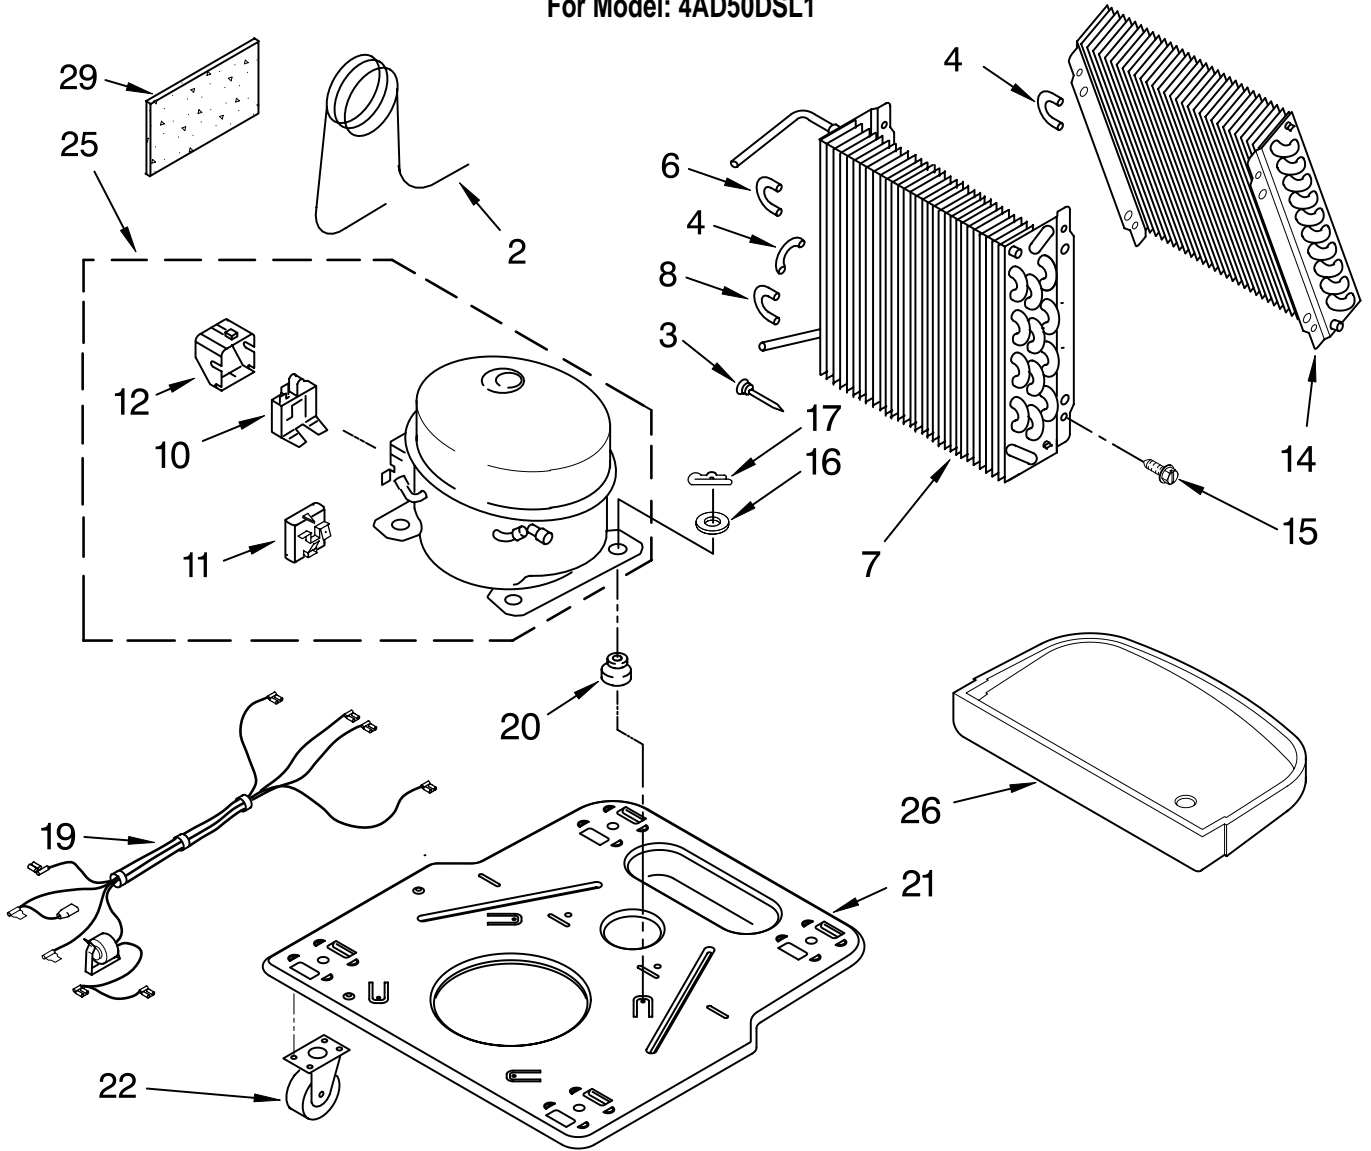

----- Manual continues below -----

AIR FLOW AND CONTROL PARTS

For Model: 4AD50DSL1

DEHUMIDIFIER

Literature Parts

Illus. No.	Part No.	DESCRIPTION
1	LIT1186252 LIT1183852	Literature Parts Wiring Diagram Use & Care Guide
2	1168670	Humidistat, Control
3	1186258	Assembly, Control Panel
4	1168687	Knob
5	488480	Screw, Sm #8 x 1/2
6	1183427	Bracket, Motor
7	1168758 1168759	Panel, Air System Left Side Right Side
8	1168843	Escutcheon
9	1168781	Barrier, Bucket Fill Switch
10	1186256	Motor, Fan
11	1168661	Blade, Fan
12	1168681	Cover, Air System
13	1186480	Switch, Bucket Fill/Check
14	487871	Screw, 8-18 x .295
15	1186261	Cord, Appliance
16	1168666	Plate, Orifice
17	488130	Nut
22	1180504	Relief, Strain
23	1184946	Support, Air System
25	857547	Tie, Cable
26	1168752	Brace, Support
27	1157158	Screw, 8-18 X 3/8
28	1180634	Edge Guard

FOR ORDERING INFORMATION REFER TO PARTS PRICE LIST

UNIT PARTS

For Model: 4AD50DSL1

Illus. No.	Part No.	DESCRIPTION
2	1168734	Tube, Restrictor (Length 30.00")
3	1162526	Strainer
4	708532	Bend, Return Evaporator (9)
6	8031223	Bend, Return Condenser (2)
7	1184770	Condenser
8	8031222	Bend, Return (15)

Illus. No.	Part No.	DESCRIPTION
10	2208172	Overload, Protector
11	1183843	Relay, Start
12	1182781	Cover, Terminal
14	1185204	Evaporator
15	488480	Screw, 8 x 1/2 (4)
16	680975	Washer
17	24364001	Clip, Compressor
19	1186319	Harness, Wire
20	1168722	Grommet (4)
21	1168654	Base
22	1164241	Caster (4)

FOR ORDERING INFORMATION REFER TO PARTS PRICE LIST

CABINET PARTS

For Model: 4AD50DSL1

Illus. No.	Part No.	DESCRIPTION
1	1168667	Cabinet
2	1172098	Cover, Hose Connection
3	1186430	Clip, Float
4	1168652	Cover, Top
5	1182600	Cover, Front
6	1172075	Float
8	1182080	Bucket, Condensate
10	1168744	Screw