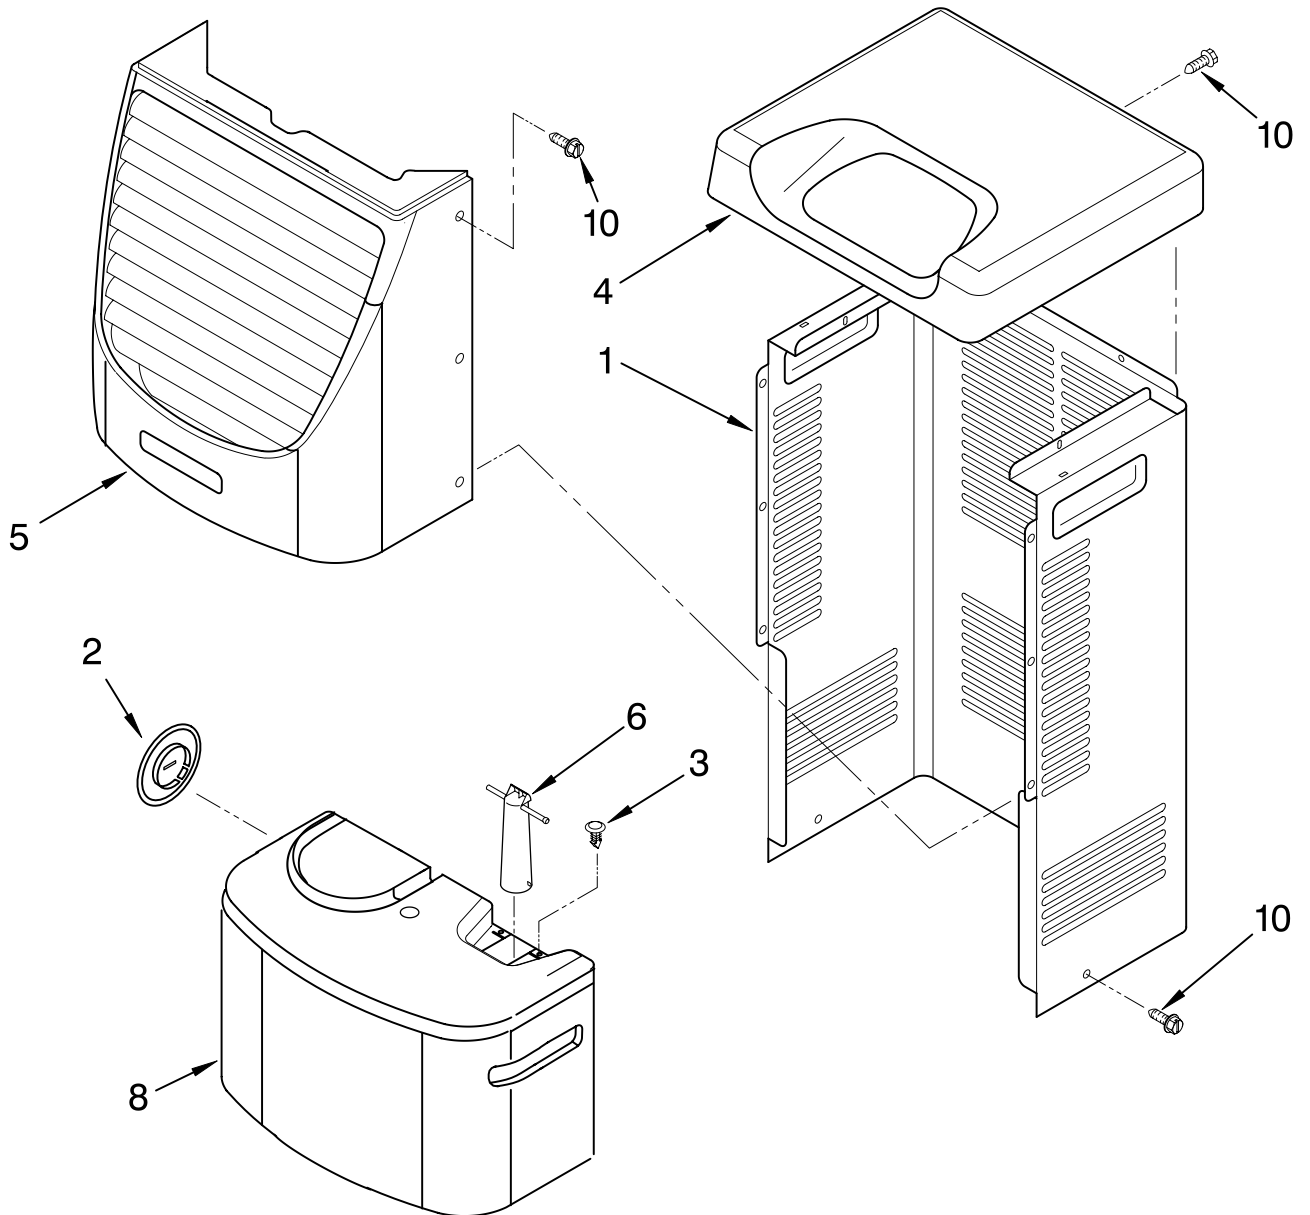

----- Manual continues below -----

AIR FLOW AND CONTROL PARTS

For Model: 4AD50DSL1

DEHUMIDIFIER

Literature Parts

Illus. No.	Part No.	DESCRIPTION
1	LIT1186252 LIT1183852	Literature Parts Wiring Diagram Use & Care Guide
2	1168670	Humidistat, Control
3	1186258	Assembly, Control Panel
4	1168687	Knob
5	488480	Screw, Sm #8 x 1/2
6	1183427	Bracket, Motor
7	1168758 1168759	Panel, Air System Left Side Right Side
8	1168843	Escutcheon
9	1168781	Barrier, Bucket Fill Switch
10	1186256	Motor, Fan
11	1168661	Blade, Fan
12	1168681	Cover, Air System
13	1186480	Switch, Bucket Fill/Check
14	487871	Screw, 8-18 x .295
15	1186261	Cord, Appliance
16	1168666	Plate, Orifice
17	488130	Nut
22	1180504	Relief, Strain
23	1184946	Support, Air System
25	857547	Tie, Cable
26	1168752	Brace, Support
27	1157158	Screw, 8-18 X 3/8
28	1180634	Edge Guard

Illus. No.	Part No.	DESCRIPTION
25	1183841	Compressor, (Complete Assembly)
26	1168761	Pan, Drain
29	1184625	Insulation (Restrictor Tube)

REFRIGERANT CHARGE

13.0 oz.

**Production Compressor Requires Production Electrical Components.
Service Compressor Requires Service Electrical Components.
For Further Information, Refer to Filmcard 19.1.**

FOR ORDERING INFORMATION REFER TO PARTS PRICE LIST

CABINET PARTS

For Model: 4AD50DSL1

Illus. No.	Part No.	DESCRIPTION
1	1168667	Cabinet
2	1172098	Cover, Hose Connection
3	1186430	Clip, Float
4	1168652	Cover, Top
5	1182600	Cover, Front
6	1172075	Float
8	1182080	Bucket, Condensate
10	1168744	Screw

Illus. No.	Part No.	DESCRIPTION
Following Parts Not Illustrated and Optional Parts Not Included		
	484310	Epoxy, Tube (Aluminum Repair)
	505168	Tape, No Drip Valve, Access

Illus. No.	Part No.	DESCRIPTION
	978025	1/4" Tube O.D.
	978026	5/16" Tube O.D.
	978027	3/8" Tube O.D.
	978028	1/2" Tube O.D.
	978029	5/8" Tube O.D.
	978030	3/4" Tube O.D.
	978865	Seal, Ring Access Valve (20 Pack)