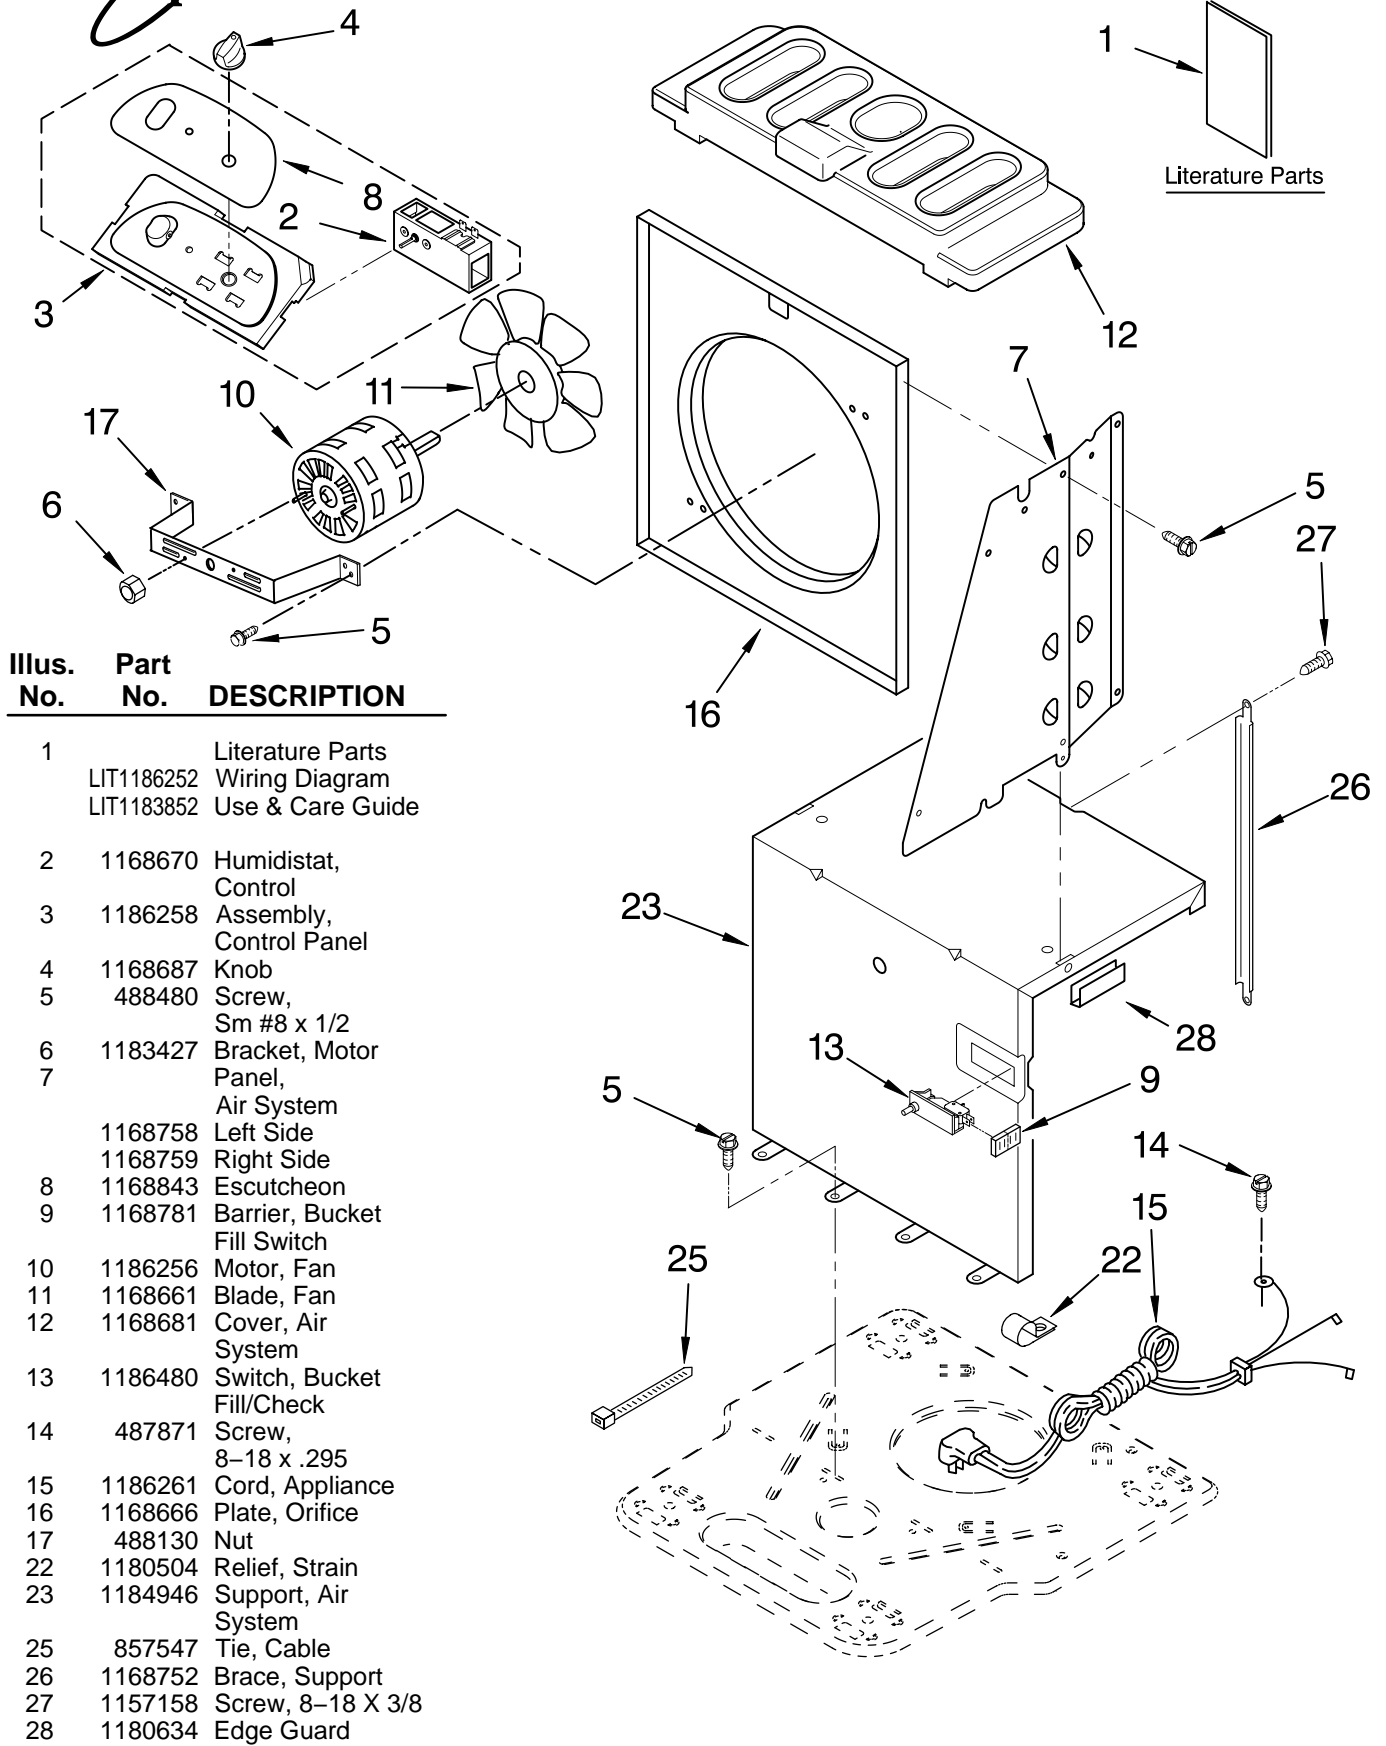

----- Manual continues below -----

AIR FLOW AND CONTROL PARTS

For Model: 4AD50DSL1

DEHUMIDIFIER

Literature Parts

Illus. No.	Part No.	DESCRIPTION
1	LIT1186252 LIT1183852	Literature Parts Wiring Diagram Use & Care Guide
2	1168670	Humidistat, Control
3	1186258	Assembly, Control Panel
4	1168687	Knob
5	488480	Screw, Sm #8 x 1/2
6	1183427	Bracket, Motor
7	1168758 1168759	Panel, Air System Left Side Right Side
8	1168843	Escutcheon
9	1168781	Barrier, Bucket Fill Switch
10	1186256	Motor, Fan
11	1168661	Blade, Fan
12	1168681	Cover, Air System
13	1186480	Switch, Bucket Fill/Check
14	487871	Screw, 8-18 x .295
15	1186261	Cord, Appliance
16	1168666	Plate, Orifice
17	488130	Nut
22	1180504	Relief, Strain
23	1184946	Support, Air System
25	857547	Tie, Cable
26	1168752	Brace, Support
27	1157158	Screw, 8-18 X 3/8
28	1180634	Edge Guard

FOR ORDERING INFORMATION REFER TO PARTS PRICE LIST

UNIT PARTS

For Model: 4AD50DSL1

Illus. No.	Part No.	DESCRIPTION
2	1168734	Tube, Restrictor (Length 30.00")
3	1162526	Strainer
4	708532	Bend, Return Evaporator (9)
6	8031223	Bend, Return Condenser (2)
7	1184770	Condenser
8	8031222	Bend, Return (15)

Illus. No.	Part No.	DESCRIPTION
10	2208172	Overload, Protector
11	1183843	Relay, Start
12	1182781	Cover, Terminal
14	1185204	Evaporator
15	488480	Screw, 8 x 1/2 (4)
16	680975	Washer
17	24364001	Clip, Compressor
19	1186319	Harness, Wire
20	1168722	Grommet (4)
21	1168654	Base
22	1164241	Caster (4)

FOR ORDERING INFORMATION REFER TO PARTS PRICE LIST

CABINET PARTS

For Model: 4AD50DSL1

Illus. No.	Part No.	DESCRIPTION
1	1168667	Cabinet
2	1172098	Cover, Hose Connection
3	1186430	Clip, Float
4	1168652	Cover, Top
5	1182600	Cover, Front
6	1172075	Float
8	1182080	Bucket, Condensate
10	1168744	Screw