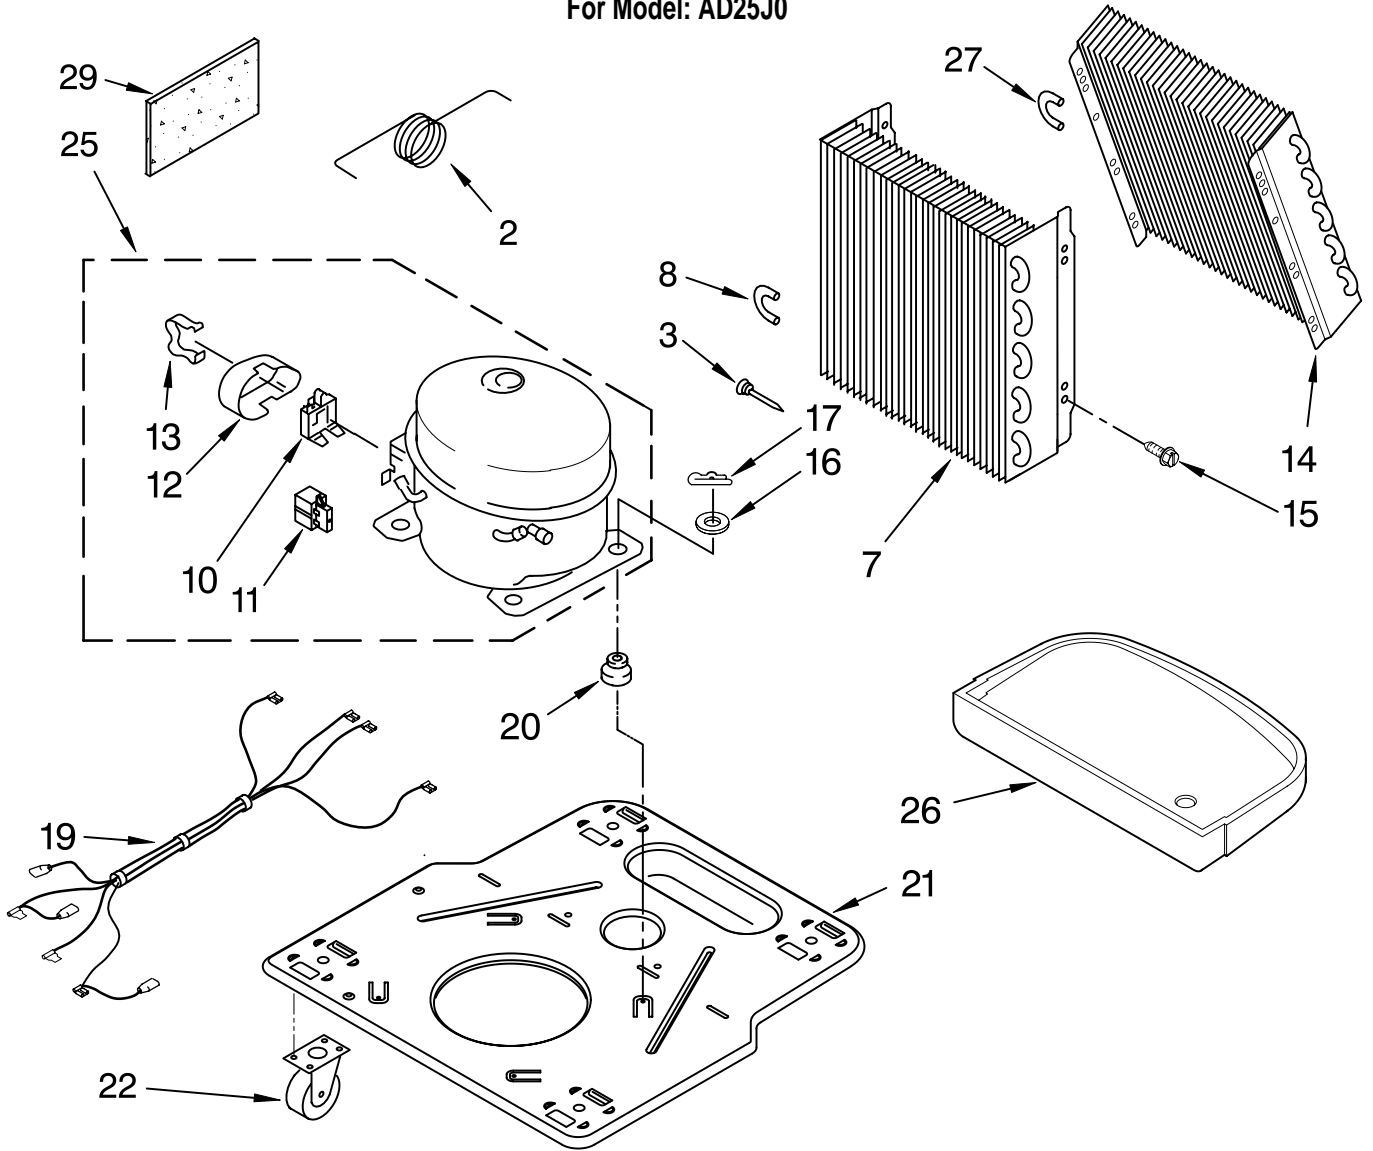

----- Manual continues below -----

AIR FLOW AND CONTROL PARTS

For Model: AD25J0

DEHUMIDIFIER

Illus. No.	Part No.	DESCRIPTION
1	LIT1182586 LIT1182965	LITERATURE PARTS Wiring Diagram Use & Care Guide
2	1168670	Humidistat, Control
3	1168814	Assembly, Control Panel
4	1168687	Knob
5	488480	Screw, Sm #8 x 1/2
7	1168758 1168759	Panel, Air System Left Side Right Side
8	1168842	Escutcheon
9	1168781	Barrier, Bucket Fill Switch
10	1168811	Motor, Fan
11	1168731	Blade, Fan
12	1168681	Cover, Air System
13	1168699	Switch, Bucket Fill/Check
14	487871	Screw, 8-32 x 3/8
15	1168703	Cord, Appliance
16	1168666	Plate, Orifice
22	1180504	Relief, Strain
23	1168735	Support, Air System
25	857547	Tie, Cable
26	1168752	Brace, Support
27	1157158	Screw, 8-18 X 3/8
28	1180634	Edge Guard

FOR ORDERING INFORMATION REFER TO PARTS PRICE LIST

UNIT PARTS

For Model: AD25J0

Illus. No.	Part No.	DESCRIPTION
2	1172076	Tube, Restrictor (Length 36.00")
3	1162526	Strainer
7	1182896	Condenser
8	708531	Bend, Return (8)
10	1182892	Overload, Protector
11	1182893	Relay, Start
12	1182890	Cover, Terminal
13	1182891	Retainer, Cover

Illus. No.	Part No.	DESCRIPTION
14	1182898	Evaporator
15	488480	Screw, 8 x 1/2 (4)
16	680975	Washer
17	24364001	Clip, Compressor
19	1168810	Harness, Wire
20	1168722	Grommet (4)
21	1168654	Base
22	1164241	Caster (4)
25	1182889	Compressor, (Complete Assembly)

Illus. No.	Part No.	DESCRIPTION
	978027	3/8" Tube O.D.
	978028	1/2" Tube O.D.
	978029	5/8" Tube O.D.
	978030	3/4" Tube O.D.
	978865	Seal, Ring Access Valve (20 Pack)

FOR ORDERING INFORMATION REFER TO PARTS PRICE LIST