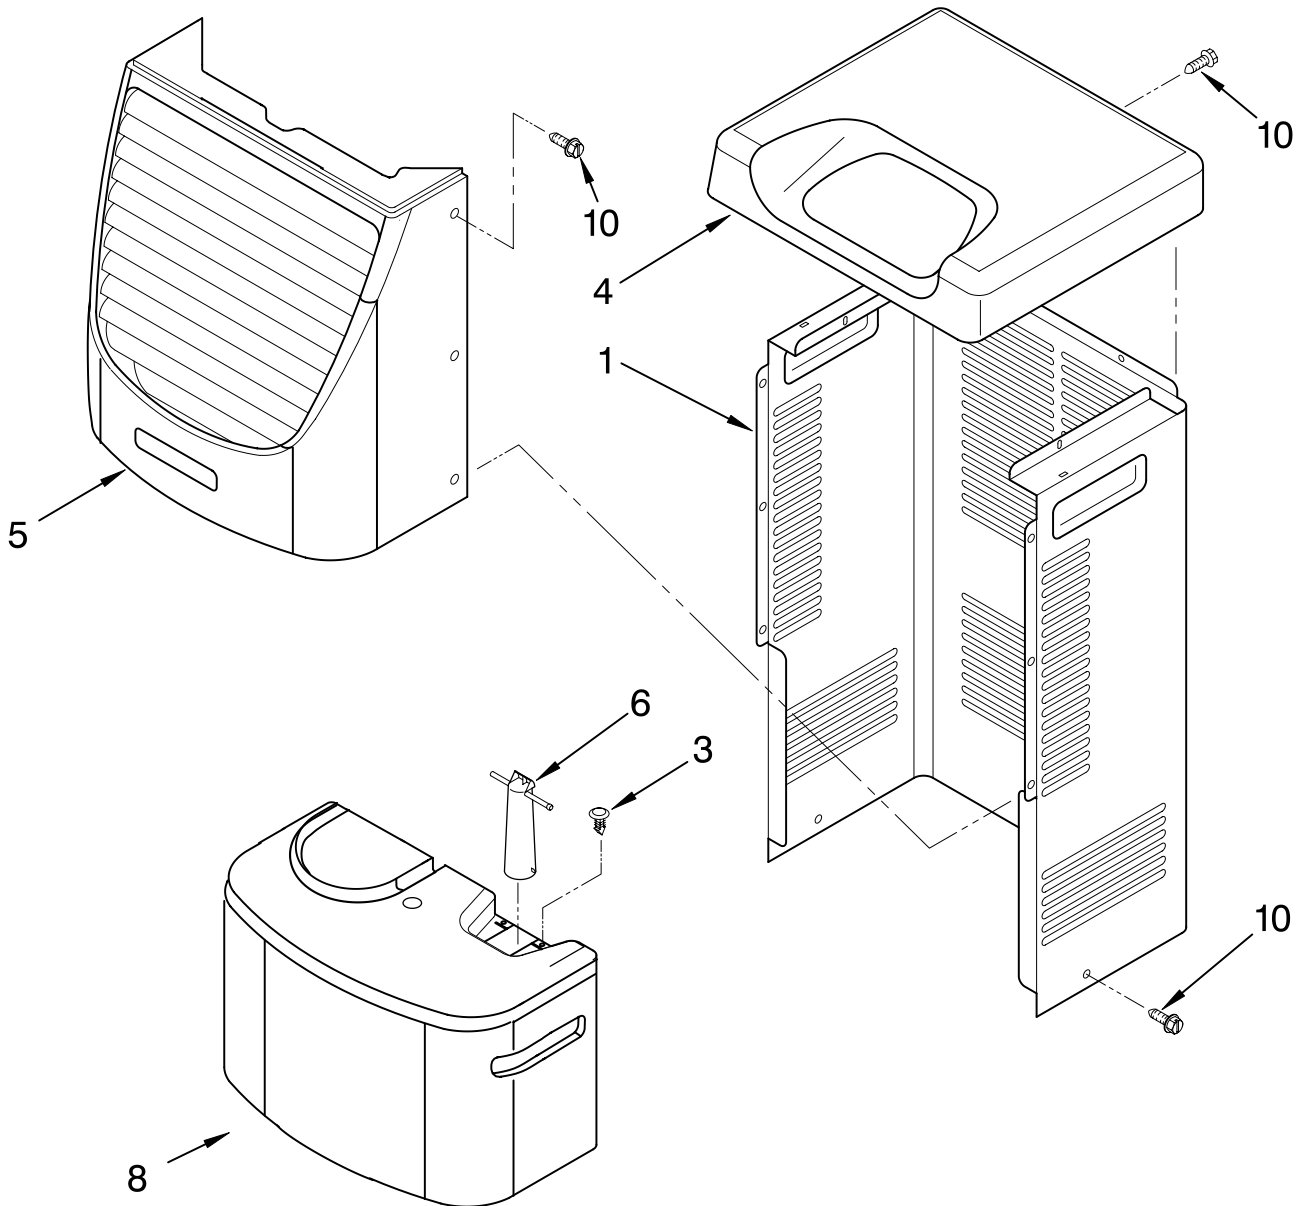

----- Manual continues below -----

AIR FLOW AND CONTROL PARTS

For Model: AD25J0

DEHUMIDIFIER

Illus. No.	Part No.	DESCRIPTION
1	LIT1182586 LIT1182965	LITERATURE PARTS Wiring Diagram Use & Care Guide
2	1168670	Humidistat, Control
3	1168814	Assembly, Control Panel
4	1168687	Knob
5	488480	Screw, Sm #8 x 1/2
7	1168758 1168759	Panel, Air System Left Side Right Side
8	1168842	Escutcheon
9	1168781	Barrier, Bucket Fill Switch
10	1168811	Motor, Fan
11	1168731	Blade, Fan
12	1168681	Cover, Air System
13	1168699	Switch, Bucket Fill/Check
14	487871	Screw, 8-32 x 3/8
15	1168703	Cord, Appliance
16	1168666	Plate, Orifice
22	1180504	Relief, Strain
23	1168735	Support, Air System
25	857547	Tie, Cable
26	1168752	Brace, Support
27	1157158	Screw, 8-18 X 3/8
28	1180634	Edge Guard

FOR ORDERING INFORMATION REFER TO PARTS PRICE LIST

UNIT PARTS

For Model: AD25J0

Illus. No.	Part No.	DESCRIPTION
2	1172076	Tube, Restrictor (Length 36.00")
3	1162526	Strainer
7	1182896	Condenser
8	708531	Bend, Return (8)
10	1182892	Overload, Protector
11	1182893	Relay, Start
12	1182890	Cover, Terminal
13	1182891	Retainer, Cover

Illus. No.	Part No.	DESCRIPTION
14	1182898	Evaporator
15	488480	Screw, 8 x 1/2 (4)
16	680975	Washer
17	24364001	Clip, Compressor
19	1168810	Harness, Wire
20	1168722	Grommet (4)
21	1168654	Base
22	1164241	Caster (4)
25	1182889	Compressor, (Complete Assembly)

FOR ORDERING INFORMATION REFER TO PARTS PRICE LIST

CABINET PARTS

For Model: AD25J0

Illus. No.	Part No.	DESCRIPTION
1	1168667	Cabinet
3	1168762	Clip, Float
4	1168652	Cover, Top
5	1182600	Cover, Front
6	1172075	Float
8	1172079	Bucket, Condensate
10	1168744	Screw