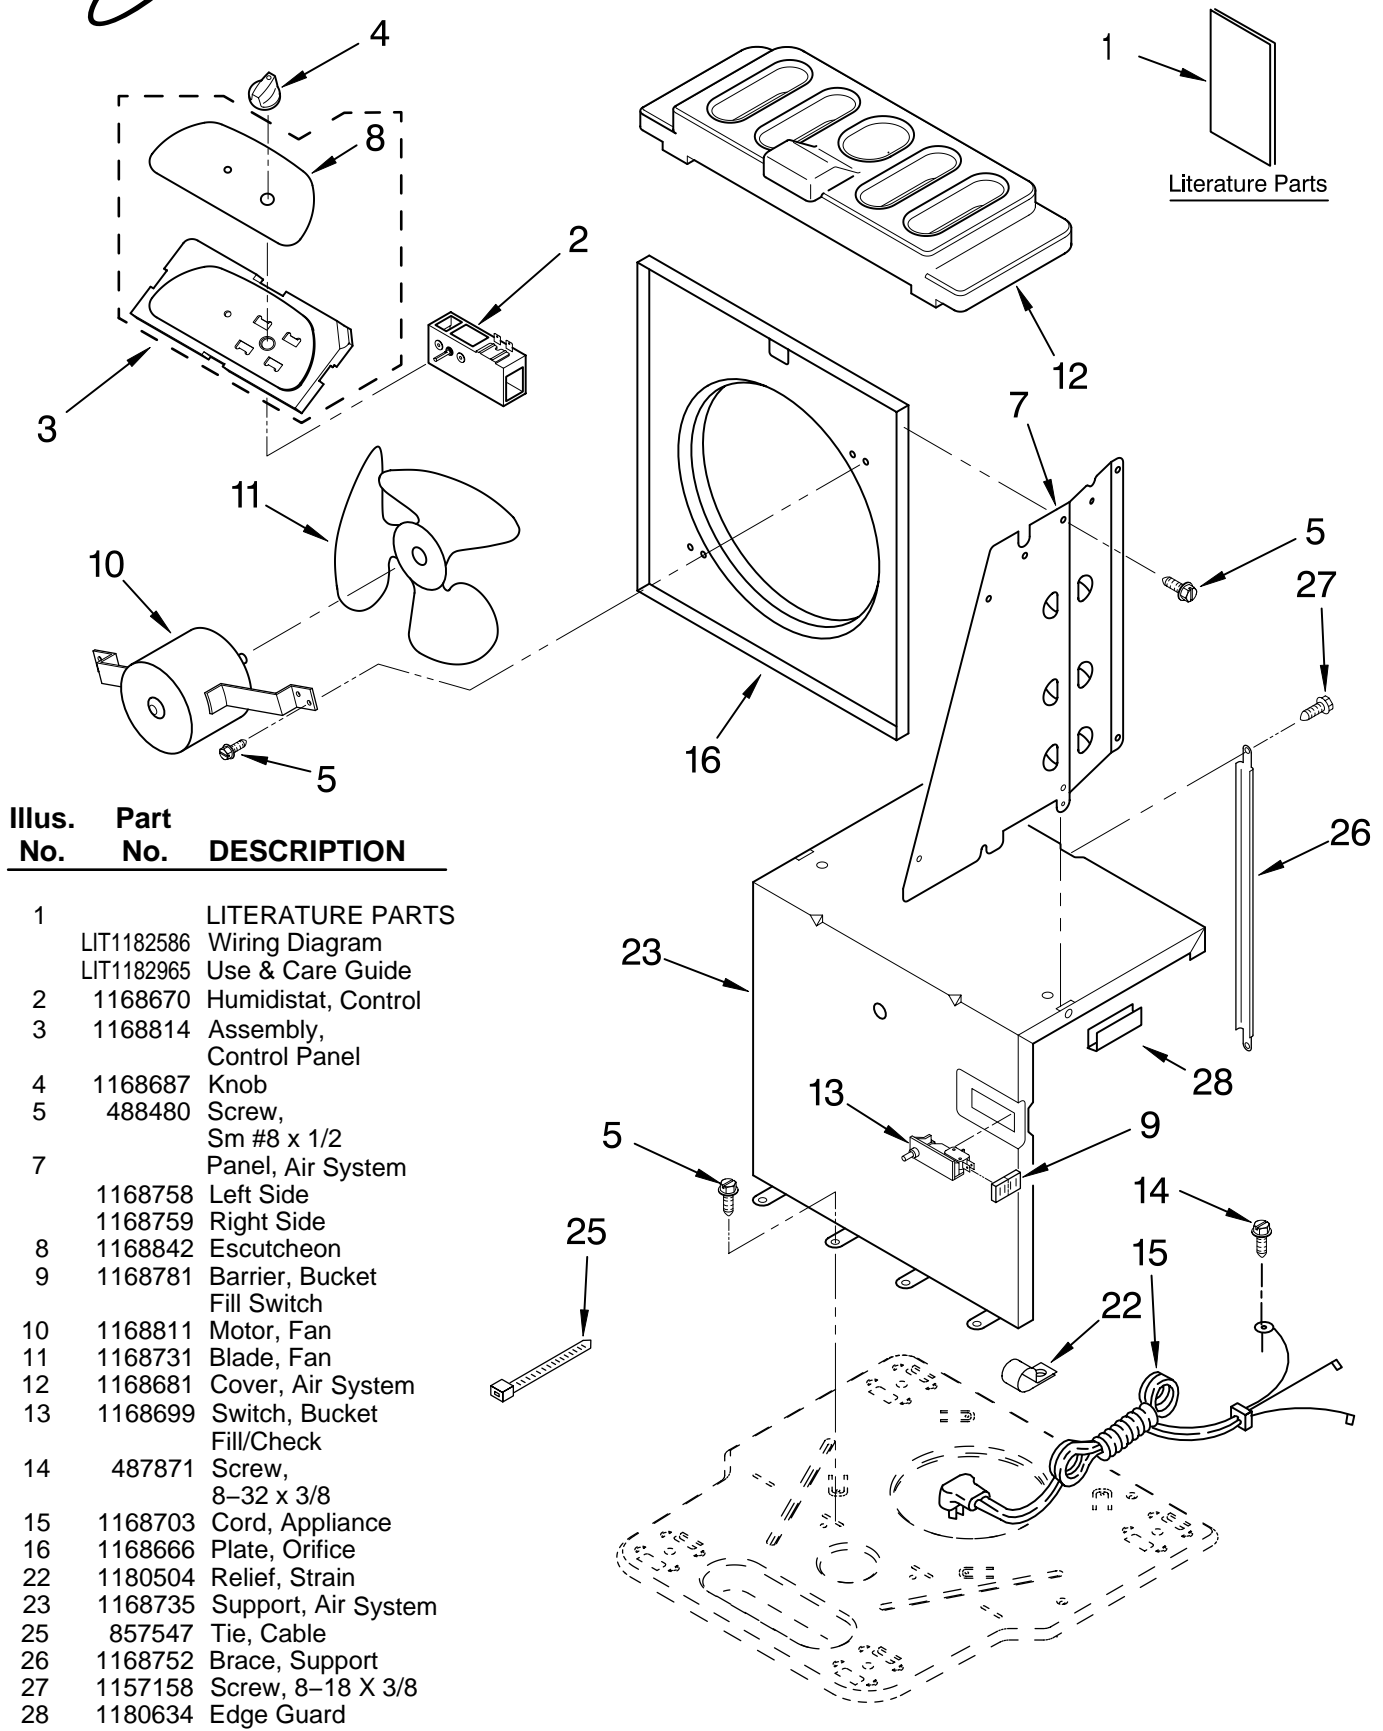

----- Manual continues below -----

AIR FLOW AND CONTROL PARTS

For Model: AD25J0

DEHUMIDIFIER

Illus. No.	Part No.	DESCRIPTION
1	LIT1182586 LIT1182965	LITERATURE PARTS Wiring Diagram Use & Care Guide
2	1168670	Humidistat, Control
3	1168814	Assembly, Control Panel
4	1168687	Knob
5	488480	Screw, Sm #8 x 1/2
7	1168758 1168759	Panel, Air System Left Side Right Side
8	1168842	Escutcheon
9	1168781	Barrier, Bucket Fill Switch
10	1168811	Motor, Fan
11	1168731	Blade, Fan
12	1168681	Cover, Air System
13	1168699	Switch, Bucket Fill/Check
14	487871	Screw, 8-32 x 3/8
15	1168703	Cord, Appliance
16	1168666	Plate, Orifice
22	1180504	Relief, Strain
23	1168735	Support, Air System
25	857547	Tie, Cable
26	1168752	Brace, Support
27	1157158	Screw, 8-18 X 3/8
28	1180634	Edge Guard

FOR ORDERING INFORMATION REFER TO PARTS PRICE LIST

UNIT PARTS

For Model: AD25J0

Illus. No.	Part No.	DESCRIPTION
2	1172076	Tube, Restrictor (Length 36.00")
3	1162526	Strainer
7	1182896	Condenser
8	708531	Bend, Return (8)
10	1182892	Overload, Protector
11	1182893	Relay, Start
12	1182890	Cover, Terminal
13	1182891	Retainer, Cover

FOR ORDERING INFORMATION REFER TO PARTS PRICE LIST

CABINET PARTS

For Model: AD25J0

Illus. No.	Part No.	DESCRIPTION
1	1168667	Cabinet
3	1168762	Clip, Float
4	1168652	Cover, Top
5	1182600	Cover, Front
6	1172075	Float
8	1172079	Bucket, Condensate
10	1168744	Screw

Illus. No.	Part No.	DESCRIPTION
	978027	3/8" Tube O.D.
	978028	1/2" Tube O.D.
	978029	5/8" Tube O.D.
	978030	3/4" Tube O.D.
	978865	Seal, Ring Access Valve (20 Pack)

FOR ORDERING INFORMATION REFER TO PARTS PRICE LIST