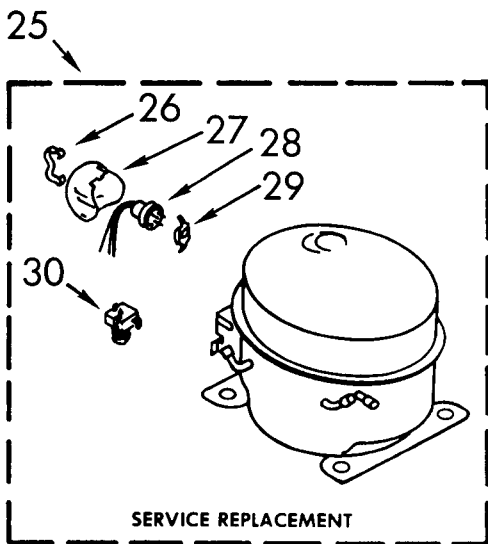

UNIT PARTS

For Model: D-30-0

FOR ORDERING INFORMATION REFER TO PARTS PRICE LIST

UNIT PARTS

For Model: D300

ILL NO.	PART NO.	DESCRIPTION
1	1159231	Condenser
2	1158545	Tube, Restrictor (Length 24.00")
3	474013	Strainer, Tube
4	1159239	Tube, Outlet (Includes No.3)
10	1158823	Overload, Protector
11	1156815	Relay, Start
12	1157582	Cover, Terminal
13	938384	Retainer, Cover
14	1159233	Evaporator
15	488624	Screw, 8 x 3/8 (4)
16	998867	Seal
17	486197	Nut, Speed (4)
18	488400	Screw, 1/4-28 x 1" (4)
19	484136	Harness, Wire
20	1156748	Grommet (4)
21	1157584	Base
22	998726	Roller (2)
24	489015	Pin, Roller (2)
25	876684	Compressor, Service (Complete Assembly)
26	831282	Retainer, Cover
27	865068	Cover, Terminal
28	876686	Overload
29	549086	Spring, Overload
30	876689	Relay
31	951886	Glide (2)
32	855199	Bend, Return (17)
33	854624	Bend, Return