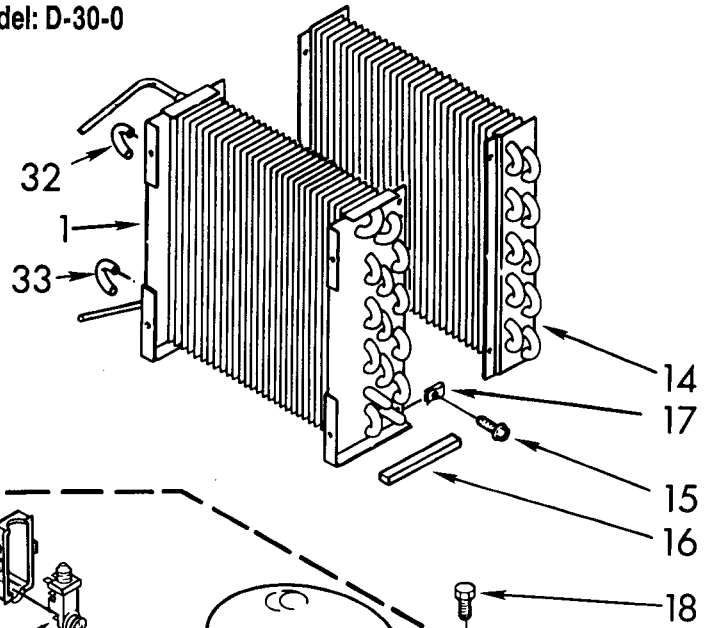

UNIT PARTS

For Model: D-30-0

FOR ORDERING INFORMATION REFER TO PARTS PRICE LIST

UNIT PARTS

For Model: D300

ILL NO.	PART NO.	DESCRIPTION
1	1159231	Condenser
2	1158545	Tube, Restrictor (Length 24.00")
3	474013	Strainer, Tube
4	1159239	Tube, Outlet (Includes No.3)
10	1158823	Overload, Protector
11	1156815	Relay, Start
12	1157582	Cover, Terminal
13	938384	Retainer, Cover
14	1159233	Evaporator
15	488624	Screw, 8 x 3/8 (4)
16	998867	Seal
17	486197	Nut, Speed (4)
18	488400	Screw, 1/4-28 x 1" (4)
19	484136	Harness, Wire
20	1156748	Grommet (4)
21	1157584	Base
22	998726	Roller (2)
24	489015	Pin, Roller (2)
25	876684	Compressor, Service (Complete Assembly)
26	831282	Retainer, Cover
27	865068	Cover, Terminal
28	876686	Overload
29	549086	Spring, Overload
30	876689	Relay
31	951886	Glide (2)
32	855199	Bend, Return (17)
33	854624	Bend, Return