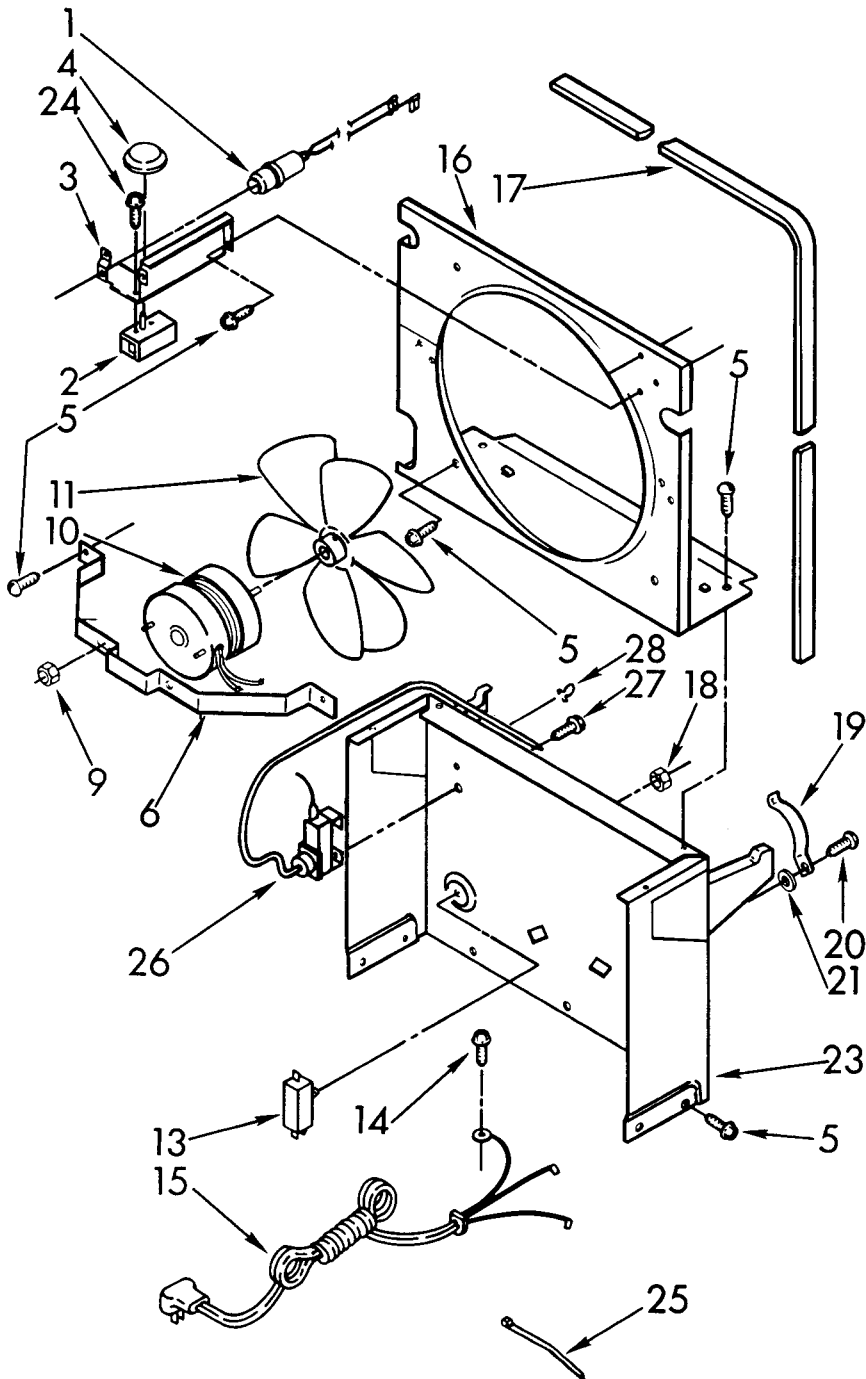

# AIR FLOW AND CONTROL PARTS

For Model: D-30-0

FOR ORDERING INFORMATION REFER TO PARTS PRICE LIST

# AIRFLOW AND CONTROL PARTS

For Model: D300

<b>ILL NO.</b>	<b>PART NO.</b>	<b>DESCRIPTION</b>
1	1155666	Indicator, Light
2	1155848	Humidistat, Control
3	951285	Bracket, Humidistat
4	998859	Knob, Humidistat Control
5	488624	Screw, Sm #8 x 3/8
6	998777	Bracket, Fan Motor Mounting
9	488130	Nut, Fan Motor 8-32 (2)
10	1156858	Motor, Fan
11	949645	Blade, Fan
13	999747	Switch, Water Level Control
14	487871	Screw, 8-32 x 3/8
15	1155670	Cord, Appliance
16	998779	Plate, Orifice
17	998802	Seal
18	489001	Palnut, 3/8-32
19	998730	Spring, Water Level
20	488248	Screw, S.M.#8 x 3/4
21		Washer, Repair
	489083	.045 Thickness
	489029	.062 Thickness
	489091	.091 Thickness
23	998744	Support
24	145450	Screw, 8 x 1/4 (2)
25	602851	Tie, Cable
26	1155109	Thermostat, De-icer
27	488234	Screw, 8-32 x 1/4 (2)
28	471363	Clamp, Tube (2)

# UNIT PARTS

For Model: D300

ILL NO.	PART NO.	DESCRIPTION
1	1159231	Condenser
2	1158545	Tube, Restrictor (Length 24.00")
3	474013	Strainer, Tube
4	1159239	Tube, Outlet (Includes No.3)
10	1158823	Overload, Protector
11	1156815	Relay, Start
12	1157582	Cover, Terminal
13	938384	Retainer, Cover
14	1159233	Evaporator
15	488624	Screw, 8 x 3/8 (4)
16	998867	Seal
17	486197	Nut, Speed (4)
18	488400	Screw, 1/4-28 x 1" (4)
19	484136	Harness, Wire
20	1156748	Grommet (4)
21	1157584	Base
22	998726	Roller (2)
24	489015	Pin, Roller (2)
25	876684	Compressor, Service (Complete Assembly)
26	831282	Retainer, Cover
27	865068	Cover, Terminal
28	876686	Overload
29	549086	Spring, Overload
30	876689	Relay
31	951886	Glide (2)
32	855199	Bend, Return (17)
33	854624	Bend, Return