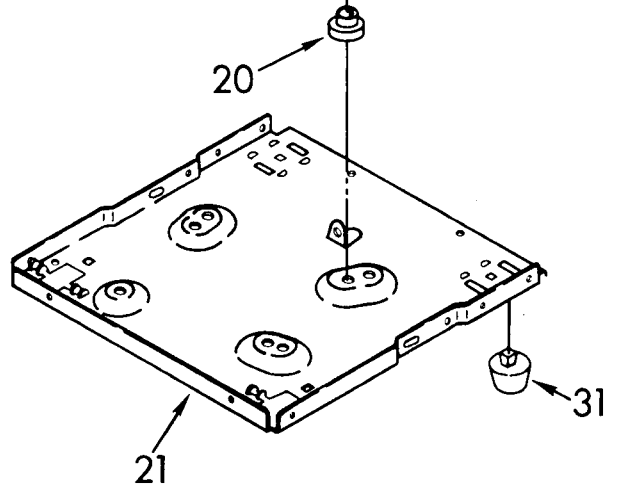

UNIT PARTS

For Model: D-30-0

FOR ORDERING INFORMATION REFER TO PARTS PRICE LIST

UNIT PARTS

For Model: D300

ILL NO.	PART NO.	DESCRIPTION
1	1159231	Condenser
2	1158545	Tube, Restrictor (Length 24.00")
3	474013	Strainer, Tube
4	1159239	Tube, Outlet (Includes No.3)
10	1158823	Overload, Protector
11	1156815	Relay, Start
12	1157582	Cover, Terminal
13	938384	Retainer, Cover
14	1159233	Evaporator
15	488624	Screw, 8 x 3/8 (4)
16	998867	Seal
17	486197	Nut, Speed (4)
18	488400	Screw, 1/4-28 x 1" (4)
19	484136	Harness, Wire
20	1156748	Grommet (4)
21	1157584	Base
22	998726	Roller (2)
24	489015	Pin, Roller (2)
25	876684	Compressor, Service (Complete Assembly)
26	831282	Retainer, Cover
27	865068	Cover, Terminal
28	876686	Overload
29	549086	Spring, Overload
30	876689	Relay
31	951886	Glide (2)
32	855199	Bend, Return (17)
33	854624	Bend, Return