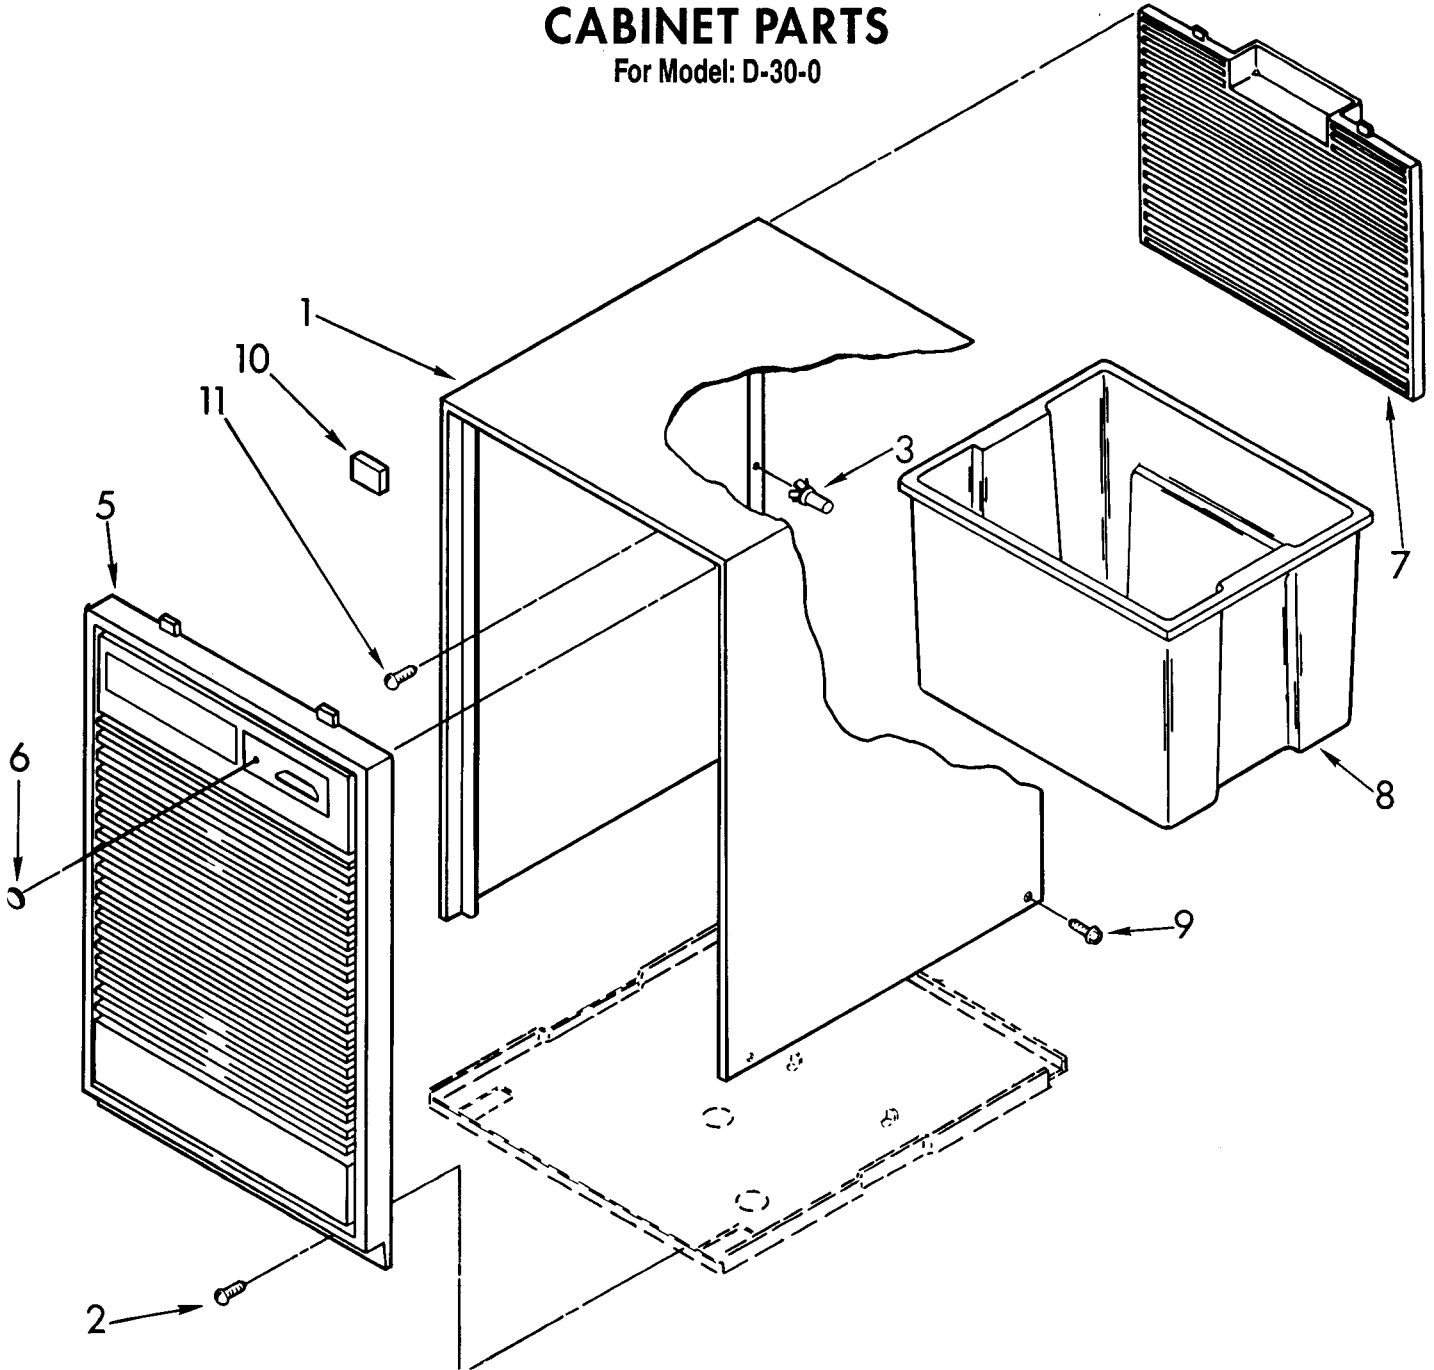

CABINET PARTS

For Model: D-30-0

FOR ORDERING INFORMATION REFER TO PARTS PRICE LIST

CABINET PARTS

For Model: D300

ILL NO.	PART NO.	DESCRIPTION
1	998821	Cabinet
2	489120	Screw, #8 x 1/2 (2)
3	998813	Retainer Pin (Rear Grille)
5	1160159	Grille, Front
6	998846	Lens, Light
7	998832	Grille, Rear
8	951901	Pan, Condensate
9	1158781	Screw
10	948584	Spacer, Grille
11	489073	Screw, 8 x 3/8 (2)

Following Parts Not Illustrated and Optional Parts Not Included

646753	Cap, Condensate Pan
647338	Washer, Cap (Condensate Pan)
485426	Lacquer, Starlight Gray (1/2 Pt. Uncut)
484310	Epoxy, Tube (Aluminum Repair)
505168	Tape, No Drip Valve, Access
978025	1/4" Tube O.D.
978026	5/16" Tube O.D.
978027	3/8" Tube O.D.
978028	1/2" Tube O.D.
978029	5/8" Tube O.D.
978030	3/4" Tube O.D.
978865	Seal, Ring Access Valve (20 Pack)
LIT1158603	Tech Sheet And Wiring Diagram
LIT1160157	Guide, Use And Care
LIT1160153	List, Repair Parts