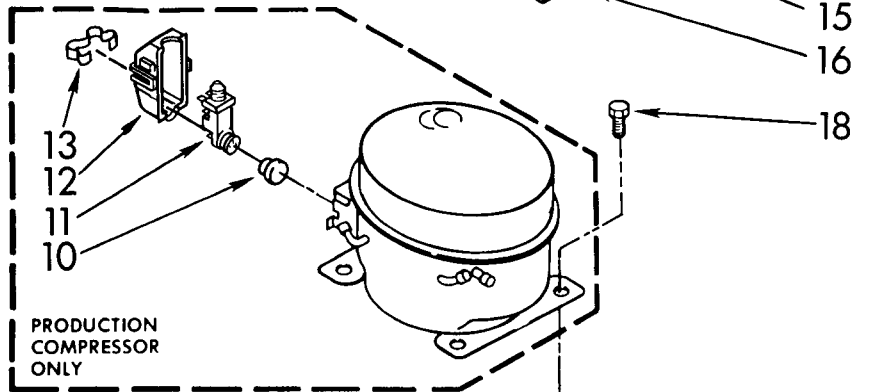

UNIT PARTS

For Model: D-30-0

FOR ORDERING INFORMATION REFER TO PARTS PRICE LIST

UNIT PARTS

For Model: D300

ILL NO.	PART NO.	DESCRIPTION
1	1159231	Condenser
2	1158545	Tube, Restrictor (Length 24.00")
3	474013	Strainer, Tube
4	1159239	Tube, Outlet (Includes No.3)
10	1158823	Overload, Protector
11	1156815	Relay, Start
12	1157582	Cover, Terminal
13	938384	Retainer, Cover
14	1159233	Evaporator
15	488624	Screw, 8 x 3/8 (4)
16	998867	Seal
17	486197	Nut, Speed (4)
18	488400	Screw, 1/4-28 x 1" (4)
19	484136	Harness, Wire
20	1156748	Grommet (4)
21	1157584	Base
22	998726	Roller (2)
24	489015	Pin, Roller (2)
25	876684	Compressor, Service (Complete Assembly)
26	831282	Retainer, Cover
27	865068	Cover, Terminal
28	876686	Overload
29	549086	Spring, Overload
30	876689	Relay
31	951886	Glide (2)
32	855199	Bend, Return (17)
33	854624	Bend, Return