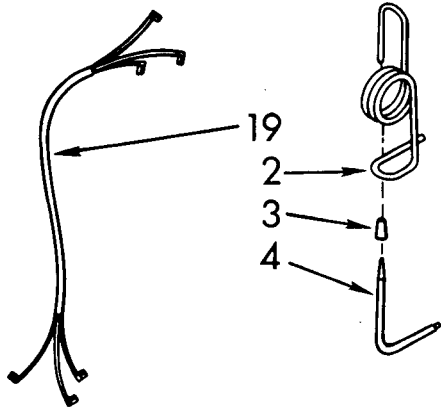

UNIT PARTS

For Model: D-30-0

FOR ORDERING INFORMATION REFER TO PARTS PRICE LIST

UNIT PARTS

For Model: D300

ILL NO.	PART NO.	DESCRIPTION
1	1159231	Condenser
2	1158545	Tube, Restrictor (Length 24.00")
3	474013	Strainer, Tube
4	1159239	Tube, Outlet (Includes No.3)
10	1158823	Overload, Protector
11	1156815	Relay, Start
12	1157582	Cover, Terminal
13	938384	Retainer, Cover
14	1159233	Evaporator
15	488624	Screw, 8 x 3/8 (4)
16	998867	Seal
17	486197	Nut, Speed (4)
18	488400	Screw, 1/4-28 x 1" (4)
19	484136	Harness, Wire
20	1156748	Grommet (4)
21	1157584	Base
22	998726	Roller (2)
24	489015	Pin, Roller (2)
25	876684	Compressor, Service (Complete Assembly)
26	831282	Retainer, Cover
27	865068	Cover, Terminal
28	876686	Overload
29	549086	Spring, Overload
30	876689	Relay
31	951886	Glide (2)
32	855199	Bend, Return (17)
33	854624	Bend, Return