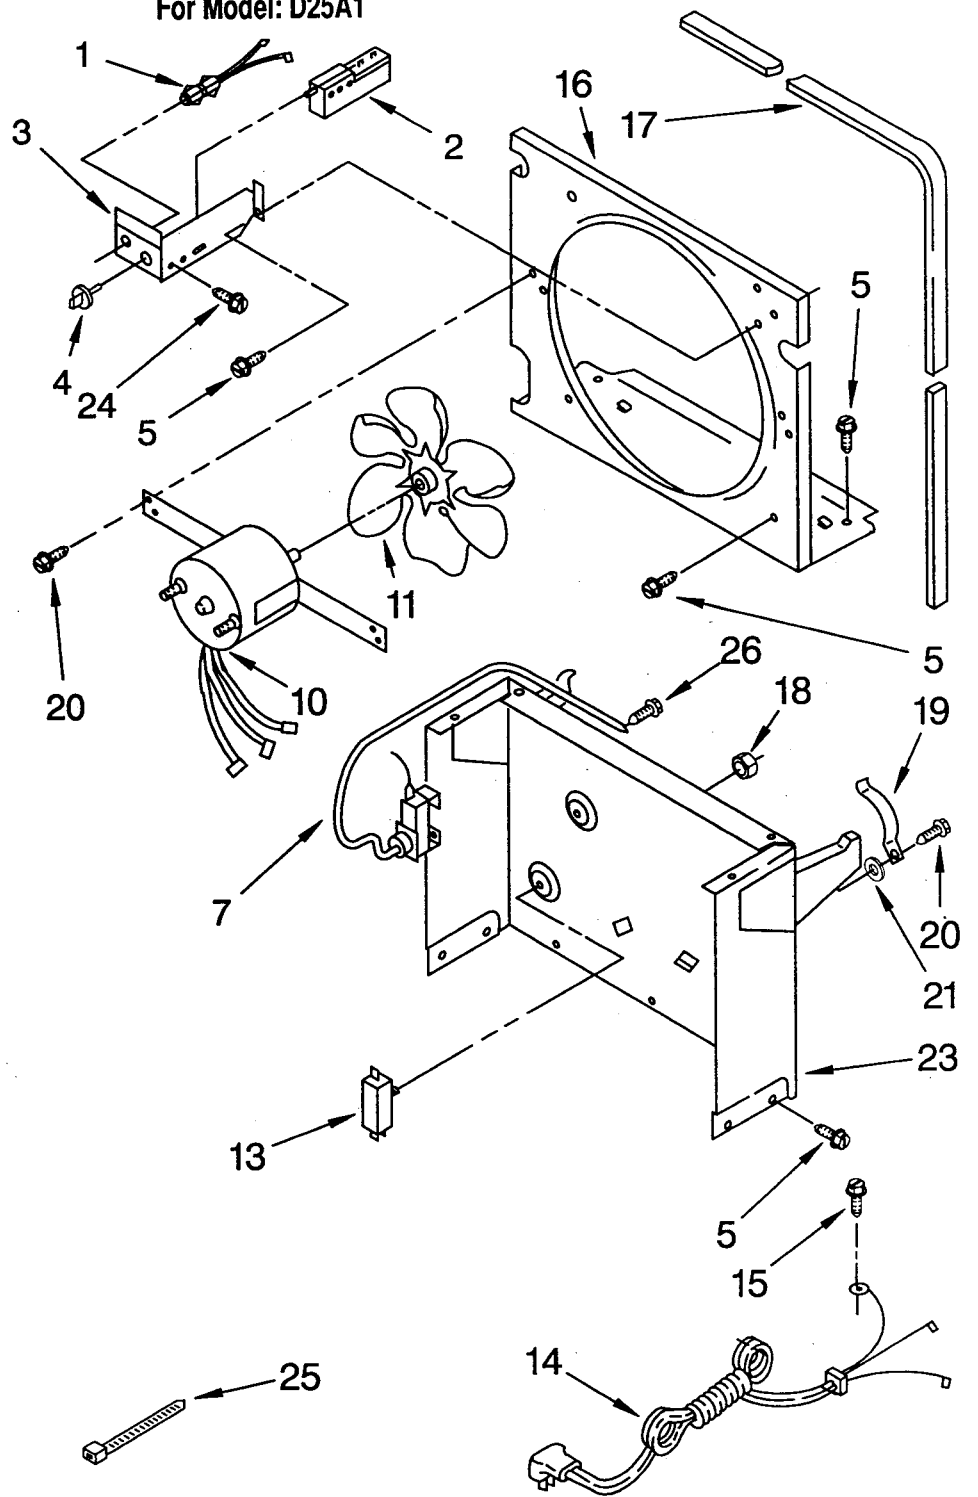

----- Manual continues below -----

PARTS LIST

for

DEHUMIDIFIER

Model

D25A1

FOR CUSTOMER SATISFACTION ALWAYS USE
FACTORY SPECIFICATION PARTS

UNIT PARTS

For Model: D25A1

1	1164204	Tube, Restrictor Formed
3	1162037	Strainer
5	1164219	Condenser
10		Overload, Protector
	1163837	Production
	1158790	Service
11		Relay, Start
	1163838	Production
	1158608	Service
12		Cover, Terminal
	950055	Production
	1157582	Service
13		Retainer, Cover
	950056	Production
	938384	Service
14	1161199	Evaporator
15	488624	Screw, 8 x 3/8 (4)
16	1162372	Seal
18	1163835	Bolt, 1/4-28 x 1" (4)
19	484136	Harness, Wire
20	646499	Grommet (4)
21	1157584	Base
22	489015	Roll Pin (2)
23	951886	Glide (2)
24	998726	Roller (2)
25	1163836	Compressor, (Complete Assembly)
26	1162348	Seal, Evaporator Top
27	854624	Bend, Return
28	855199	Bend, Return

AIR FLOW AND CONTROL PARTS

For Model: D25A1

1	1158419	Light, Indicator
2	1162578	Humidistat, Control
3	951284	Bracket, Humidistat
4	1162670	Knob, Control
5	488480	Screw S.M. #8 x 1/2
7	1163280	Thermostat, De-icer
10	1164208	Motor, Fan
11	949645	Blade, Fan
13	999747	Switch, Water Level Control
14	1155670	Cord, Appliance
15	487871	Screw, 8-32 x 3/8
16	998779	Plate, Orifice
17	1162704	Seal
18	489001	Palnut, 3/8-32
19	1161718	Spring, Water Level Control
20	488248	Screw, #8
21		Washer, Repair
	489083	.030 Thickness
	489029	.062 Thickness
23	1163800	Support
24	1162513	Screw #8-18x1/4
25	602851	Tie, Cable (3)
26	488624	Screw, 8x 3/8

CABINET PARTS

For Model: D25A1

1	998821	Cabinet
2	489120	Screw, #8-32x1/2
3	998813	Retainer, Pin (2) (Rear Grille)
5	1162665	Grille, Front Assembly
6	998846	Lens, Light
7	998832	Grille, Rear
8	489073	Screw, #8 x 3/8
9	948584	Spacer, Grille
11	1158781	Screw
12	951901	Condensate Container