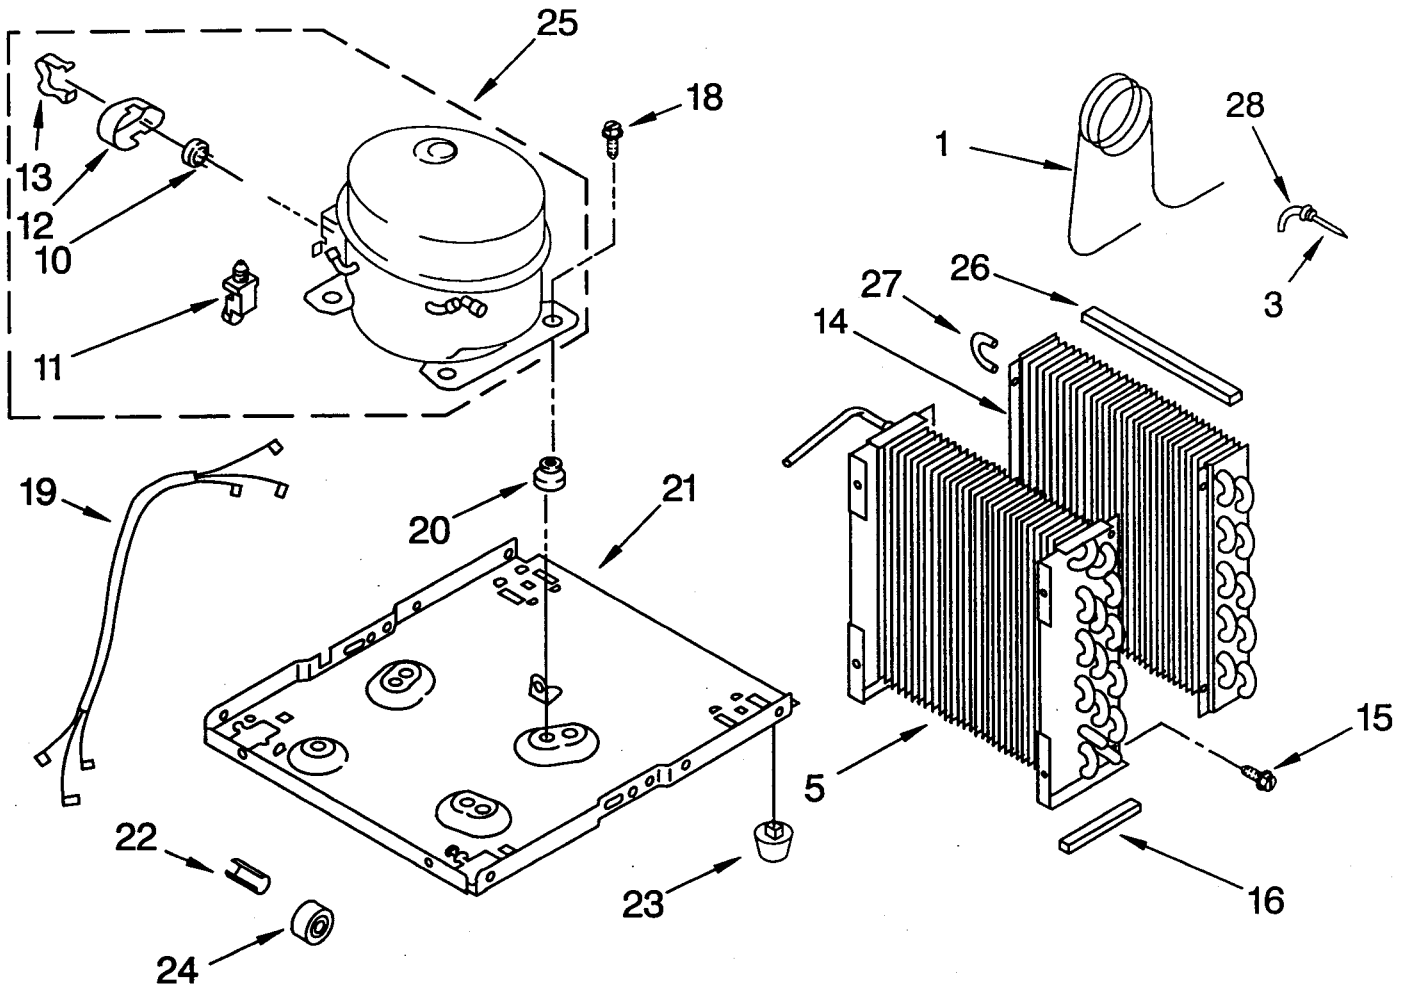

----- Manual continues below -----

PARTS LIST

for

DEHUMIDIFIER

Model

D25A1

FOR CUSTOMER SATISFACTION ALWAYS USE
FACTORY SPECIFICATION PARTS

UNIT PARTS

For Model: D25A1

1	1164204	Tube, Restrictor Formed
3	1162037	Strainer
5	1164219	Condenser
10		Overload, Protector
	1163837	Production
	1158790	Service
11		Relay, Start
	1163838	Production
	1158608	Service
12		Cover, Terminal
	950055	Production
	1157582	Service
13		Retainer, Cover
	950056	Production
	938384	Service
14	1161199	Evaporator
15	488624	Screw, 8 x 3/8 (4)
16	1162372	Seal
18	1163835	Bolt, 1/4-28 x 1" (4)
19	484136	Harness, Wire
20	646499	Grommet (4)
21	1157584	Base
22	489015	Roll Pin (2)
23	951886	Glide (2)
24	998726	Roller (2)
25	1163836	Compressor, (Complete Assembly)
26	1162348	Seal, Evaporator Top
27	854624	Bend, Return
28	855199	Bend, Return

AIR FLOW AND CONTROL PARTS

For Model: D25A1

1	1158419	Light, Indicator
2	1162578	Humidistat, Control
3	951284	Bracket, Humidistat
4	1162670	Knob, Control
5	488480	Screw S.M. #8 x 1/2
7	1163280	Thermostat, De-icer
10	1164208	Motor, Fan
11	949645	Blade, Fan
13	999747	Switch, Water Level Control
14	1155670	Cord, Appliance
15	487871	Screw, 8-32 x 3/8
16	998779	Plate, Orifice
17	1162704	Seal
18	489001	Palnut, 3/8-32
19	1161718	Spring, Water Level Control
20	488248	Screw, #8
21		Washer, Repair
	489083	.030 Thickness
	489029	.062 Thickness
23	1163800	Support
24	1162513	Screw #8-18x1/4
25	602851	Tie, Cable (3)
26	488624	Screw, 8x 3/8