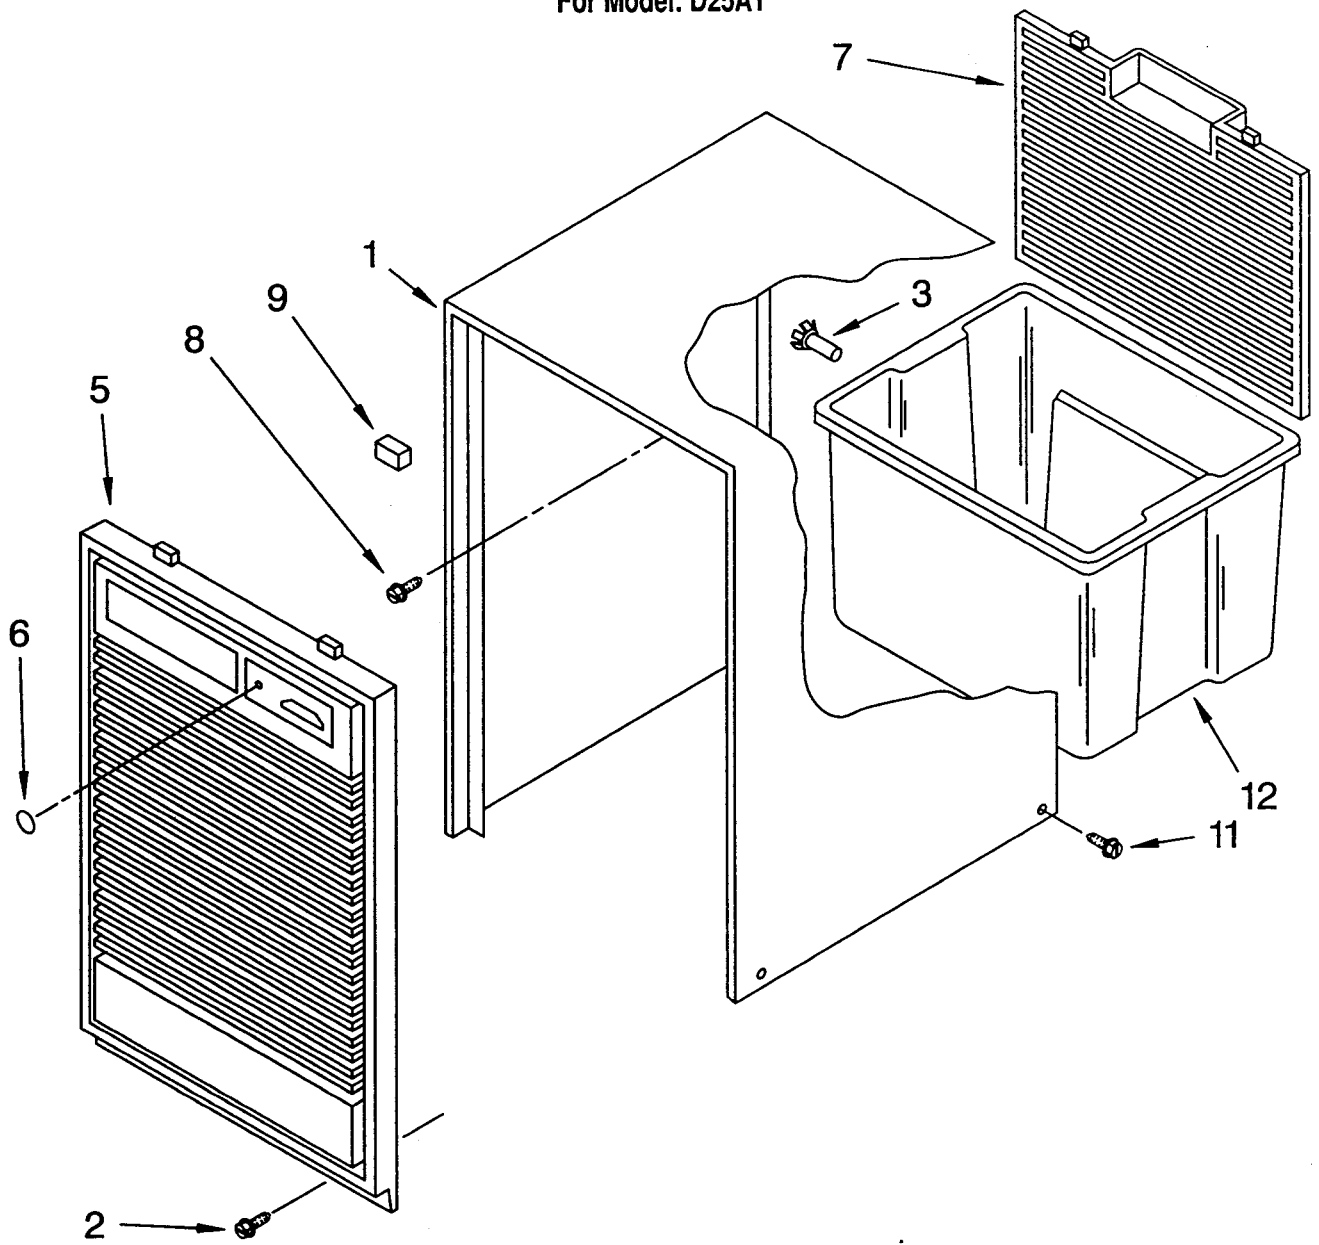

CABINET PARTS

For Model: D25A1