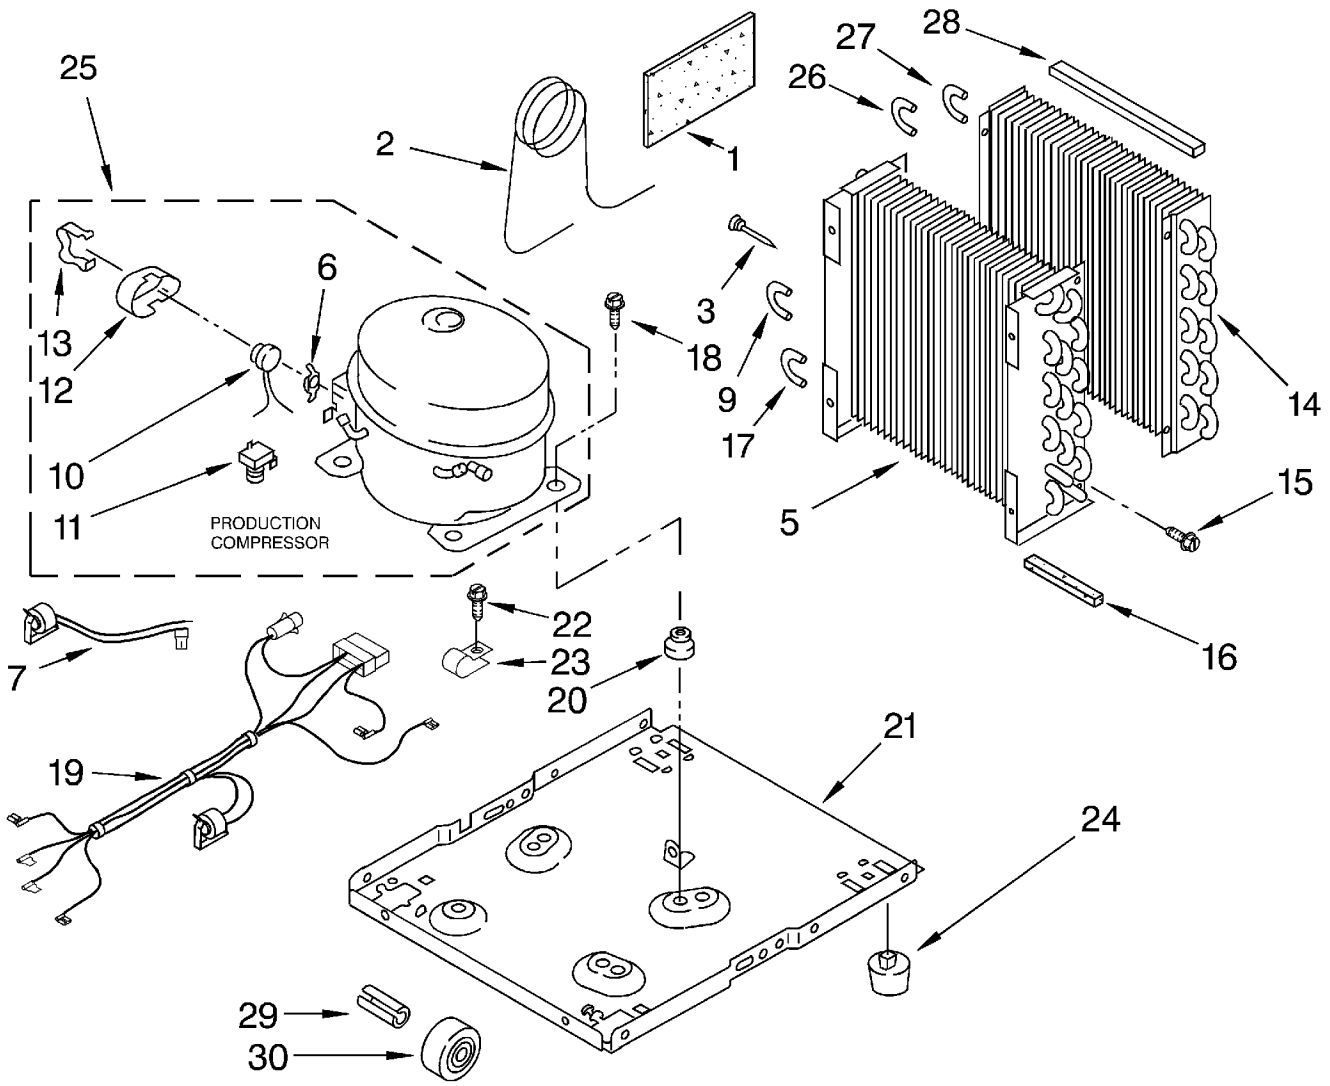

----- Manual continues below -----

PARTS LIST

for

DEHUMIDIFIER

MODEL

D25B0

FOR CUSTOMER SATISFACTION ALWAYS USE
FACTORY SPECIFICATION PARTS

UNIT PARTS

For Model: D25B0

1	1162650	Insulation (Restrictor Tube)
2	1168191	Tube, Restrictor (36.0" Length)
3	1162526	Strainer, Tube
5	1167544	Condenser
6	950061	Spring, Overload
7	1166013	Deicer
9	708531	Bend, Return (10)
10	1164775	Overload, Protector
11	950058	Relay, Start
12	950055	Cover, Terminal
13	950056	Retainer, Cover
14	1168184	Evaporator
15	488480	Screw, 8 x 1/2
16	1162372	Seal
17	708532	Bend, Return (4)
18	1166034	Bolt, 1/4-28 x 1" (4)
19	1165265	Harness, Wire
20	1100826	Grommet (4)
21	1157584	Base
22	486194	Screw #8 x 1/2
23	1180752	Relief, Strain
24	951886	Glide (2)
25	1164773	Compressor (Complete Assembly)
26	855199	Bend Return (8)
27	854624	Bend, Return (1)
28	1162348	Seal, Evaporator Top
29	489015	Roll Pin (2)
30	998726	Roller (2)

LITERATURE PARTS

LIT1166032	Tech Sheet
LIT1166033	Wiring Diagram
LIT1169993	Use and Care Guide
LIT1168294	Repair Parts List

REFRIGERANT CHARGE 7.75 OZ.

AIR FLOW AND CONTROL PARTS

For Model: D25B0

1	1164804	Light, Indicator
2	1166055	Humidistat, Control
3	1167040	Bracket, Control
4	1166806	Knob, Control
5	488480	Screw, S.M. #8 x 1/2 A
10	1164813	Motor, Fan
11	949645	Blade, Fan
13	999747	Switch, Water Level Control
14	1164784	Cord, Appliance
15	487871	Screw, 8-32 x 3/8
16	1166838	Plate, Orifice
17	1162704	Seal
18	489001	Palnut, 3/8-32
19	1161718	Spring, Water Level
20	486194	Screw #8 x 1/2
21		Washer, Repair
	489083	.030 Thickness
	1168324	.062 Thickness
23	1163800	Support
24	1159222	Screw
25	602851	Tie, Cable (3)