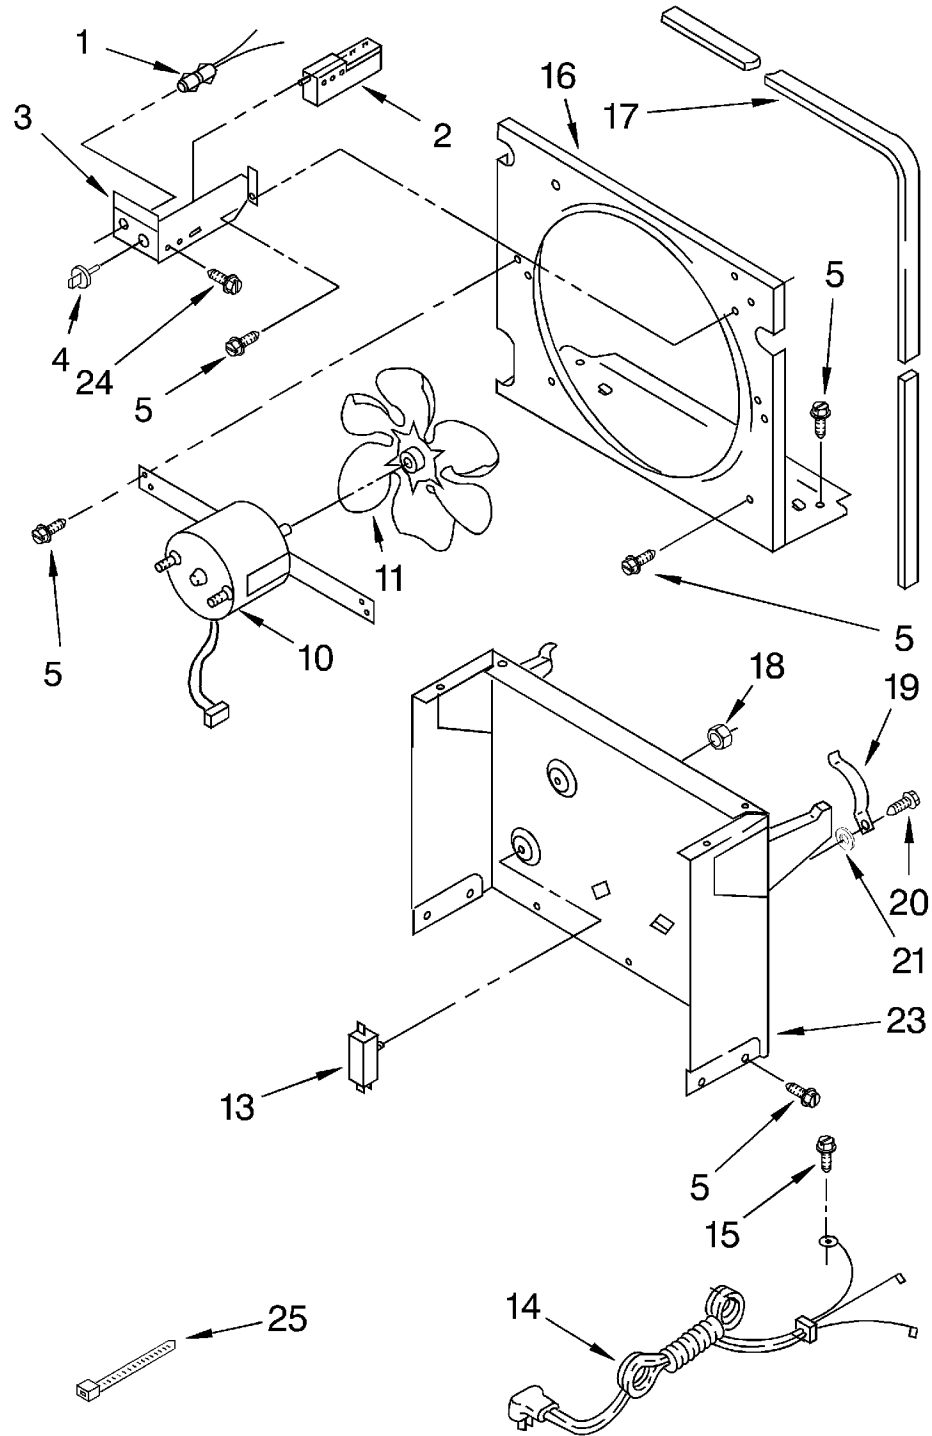

For Model: D25B0

1	1162650	Insulation (Restrictor Tube)
2	1168191	Tube, Restrictor (36.0" Length)
3	1162526	Strainer, Tube
5	1167544	Condenser
6	950061	Spring, Overload
7	1166013	Deicer
9	708531	Bend, Return (10)
10	1164775	Overload, Protector
11	950058	Relay, Start
12	950055	Cover, Terminal
13	950056	Retainer, Cover
14	1168184	Evaporator
15	488480	Screw, 8 x 1/2
16	1162372	Seal
17	708532	Bend, Return (4)
18	1166034	Bolt, 1/4-28 x 1" (4)
19	1165265	Harness, Wire
20	1100826	Grommet (4)
21	1157584	Base
22	486194	Screw #8 x 1/2
23	1180752	Relief, Strain
24	951886	Glide (2)
25	1164773	Compressor (Complete Assembly)
26	855199	Bend Return (8)
27	854624	Bend, Return (1)
28	1162348	Seal, Evaporator Top
29	489015	Roll Pin (2)
30	998726	Roller (2)

LITERATURE PARTS

LIT1166032	Tech Sheet
LIT1166033	Wiring Diagram
LIT1169993	Use and Care Guide
LIT1168294	Repair Parts List

REFRIGERANT CHARGE 7.75 OZ.

AIR FLOW AND CONTROL PARTS

For Model: D25B0

1	1164804	Light, Indicator
2	1166055	Humidistat, Control
3	1167040	Bracket, Control
4	1166806	Knob, Control
5	488480	Screw, S.M. #8 x 1/2 A
10	1164813	Motor, Fan
11	949645	Blade, Fan
13	999747	Switch, Water Level Control
14	1164784	Cord, Appliance
15	487871	Screw, 8-32 x 3/8
16	1166838	Plate, Orifice
17	1162704	Seal
18	489001	Palnut, 3/8-32
19	1161718	Spring, Water Level
20	486194	Screw #8 x 1/2
21		Washer, Repair
	489083	.030 Thickness
	1168324	.062 Thickness
23	1163800	Support
24	1159222	Screw
25	602851	Tie, Cable (3)

CABINET PARTS

For Model: D25B0

1	1166059	Cabinet
2	1166815	Screw, 8-32 x 1/2 (2)
3	998813	Retainer, Pin (2) (Rear Grille)
5	1168288	Grille, Front Assembly
6	998846	Lens, Light
7	1166805	Grille, Rear
8	488624	Screw, #8 x 3/8
11	1166816	Screw (4)
12	1166060	Pan, Condensate