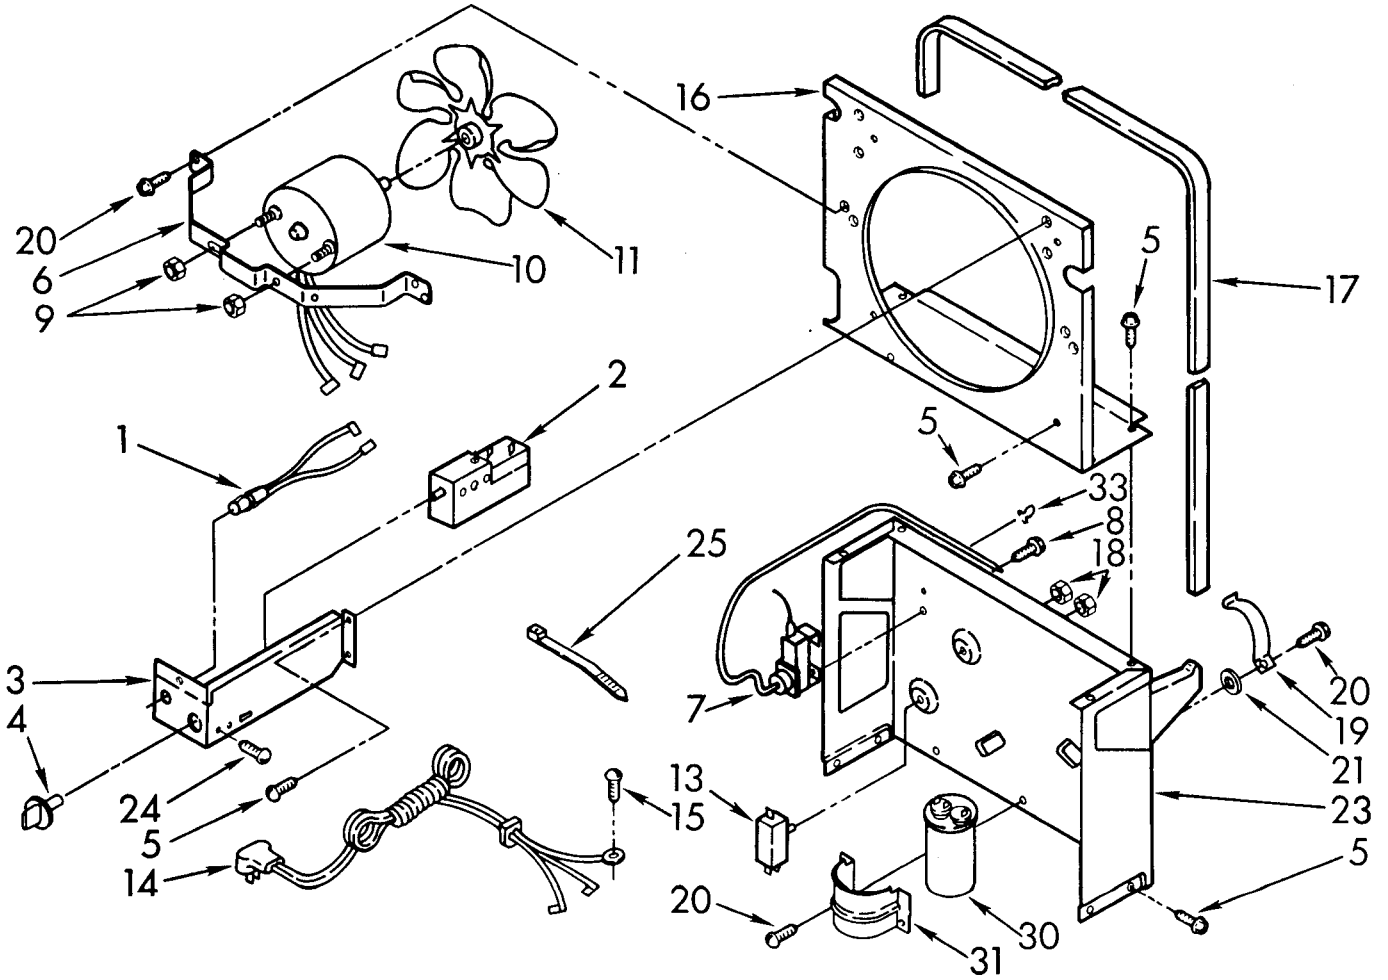

For Model: D-40-0

FOR ORDERING INFORMATION REFER TO PARTS PRICE LIST

UNIT PARTS

For Model: D400

ILL NO.	PART NO.	DESCRIPTION
1	951684	Tube, Restrictor (46.0" Length)
3	474013	Strainer, Tube
4	951349	Tube, Outlet (Includes No.3)
5	951345	Condenser
8	646498	Sleeve (4)
9	950061	Spring, Overload
10	951417	Overload, Protector
11	876944	Plate, Compressor
12	950055	Cover, Terminal
13	950056	Retainer, Cover
14	1159233	Evaporator
15	488624	Screw, 8 x 3/8 (4)
16	998867	Seal
17	486197	Nut, #8 (4)
18	488400	Screw, 1/4-28 x 1" (3)
19	484136	Harness, Wire
20	646499	Grommet (4)
21	1157584	Base
22	998726	Roller (2)
23	489015	Roll Pin (2)
24	951886	Glide (2)
25	876949	Compressor, Service (Complete Assembly)
26	643299	Retainer, Cover
27	589230	Cover, Terminal
28	643295	Overload
29	798469	Spring, Overload
31	1155633	Bend, Return (13)
32	1155631	Bend, Return
33	643179	Spring, Clip

AIR FLOW AND CONTROL PARTS

For Model: D-40-0

FOR ORDERING INFORMATION REFER TO PARTS PRICE LIST

AIRFLOW AND CONTROL PARTS

For Model: D400

ILL NO.	PART NO.	DESCRIPTION
1	1155766	Light, Indicator
2	1155848	Humidistat, Control
3	951285	Bracket, Control
4	998859	Knob, Control
5	488624	Screw, S.M. #8 x 3/8
6	998777	Bracket, Fan Motor Mounting
7	1155109	Thermostat, De-icer
8	488234	Screw, 8-32 x 1/4 (2)
9	488130	Nut, Fan Motor 8-32 (2)
10	1156857	Motor, Fan
11	949645	Blade, Fan
13	998783	Switch, Water Level Control
14	1155669	Cord, Appliance
15	487871	Screw, 8-32 x 3/8
16	998779	Plate, Orifice
17	998802	Seal
18	489001	Palnut, 3/8-32
19	998730	Spring, Water Level
20	488480	Screw, S.M.#8 x 1/2
21		Washer, Repair
	489083	.030 Thickness
	489029	.062 Thickness
	489091	.091 Thickness
23	998744	Support
24	145450	Screw, S.M. 8 X 1/4 (2)
25	602851	Tie, Cable (2)
30	951363	Capacitor, Run
31	951364	Bracket, Capacitor
33	471363	Clamp, Tube To Evaporator Mtg (2)