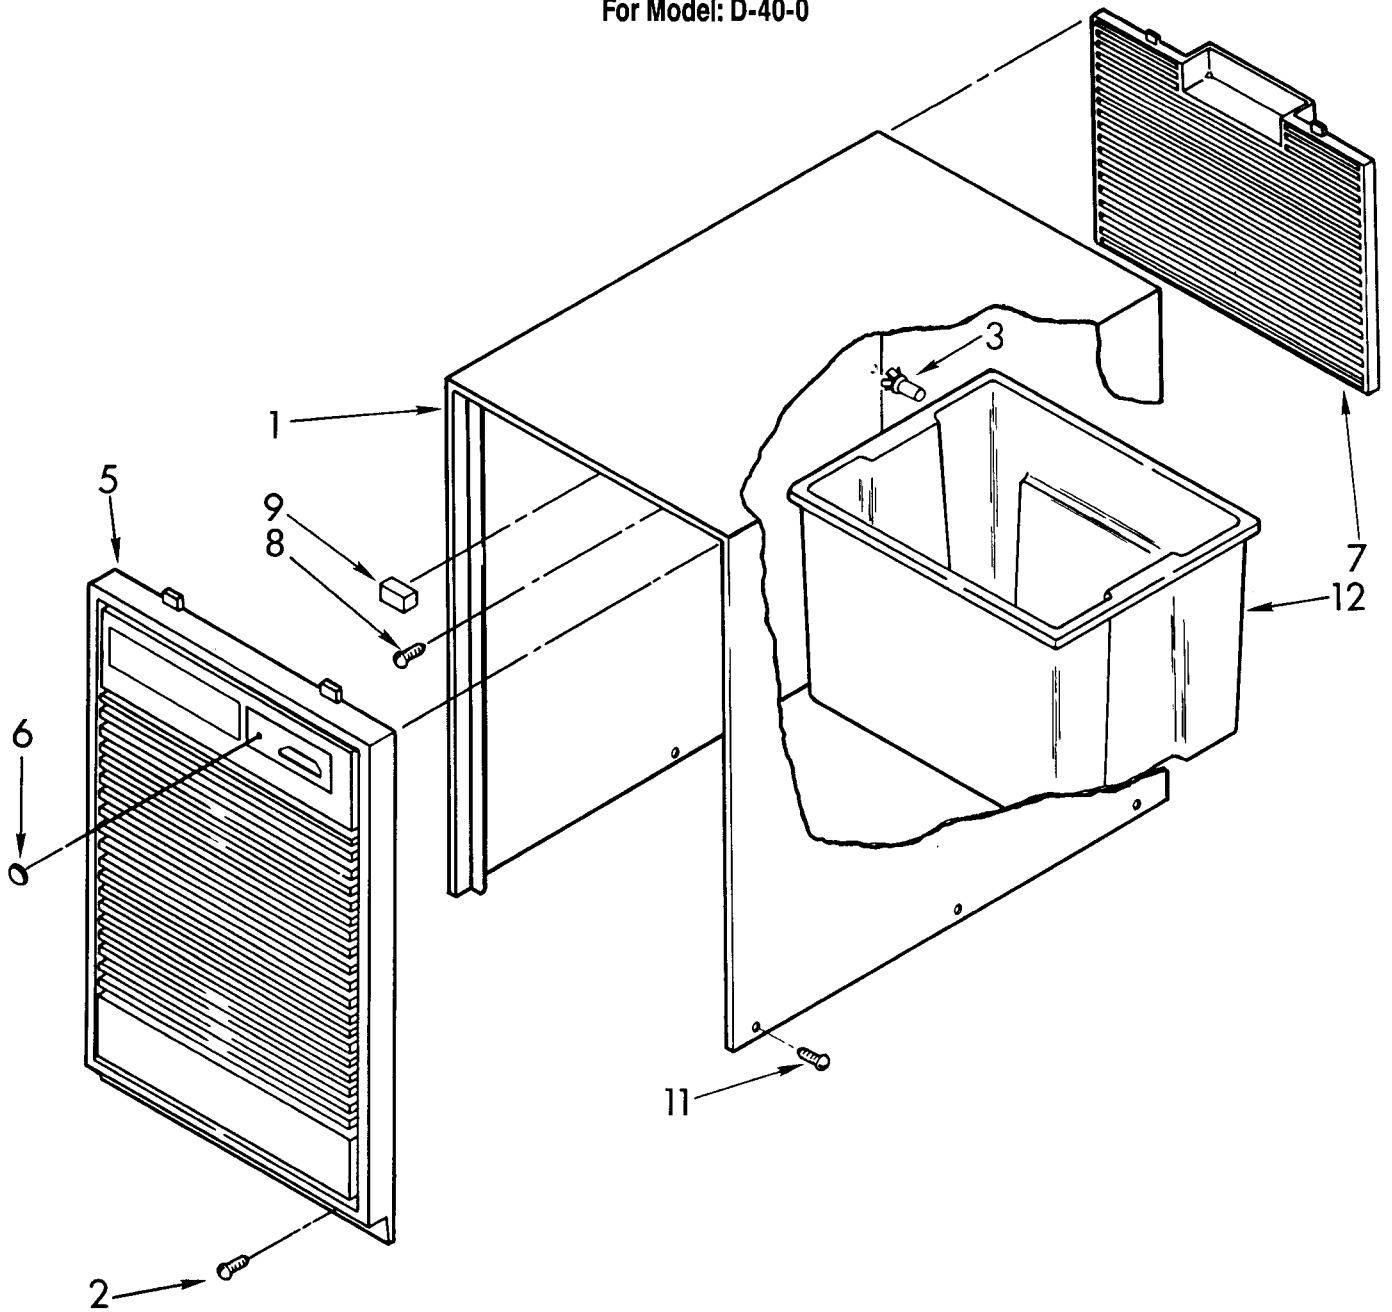

CABINET PARTS

For Model: D-40-0

FOR ORDERING INFORMATION REFER TO PARTS PRICE LIST

CABINET PARTS

For Model: D400

1	998821	Cabinet
2	489120	Screw, 8-32 x 1/2 (2)
3	998813	Retainer, Pin (2) (Rear Grille)
5	1160159	Grille, Front
6	998846	Lens, Light
7	998832	Grille, Rear
8	489073	Screw, SM #8 x 3/8
9	948584	Spacer, Grille
11	1158781	Screw
12	951901	Pan, Condensate

Following Parts Not Illustrated and Optional Parts Not Included

485426	Lacquer, Starlight Gray (1/2 Pt. Uncut)
646753	Cap, Condensate Pan
647338	Washer, Condensate Pan
799833	Epoxy, Tube (Aluminum Repair)
505168	Tape, No Drip (30') Valve, Access
978025	1/4" Tube O.D.
978026	5/16" Tube O.D.
978027	3/8" Tube O.D.
978028	1/2" Tube O.D.
978029	5/8" Tube O.D.
978030	3/4" Tube O.D.
978865	Seal, Ring Access valve (20 - Pack)
212643	Permagum, Sealer (4 - 12" Strips)

Literature Parts

LIT1155407	Sheet, Tech
LIT1155645	Diagram, Wiring
LIT1160157	Manual, Owners
LIT1160154	List, Repair Parts