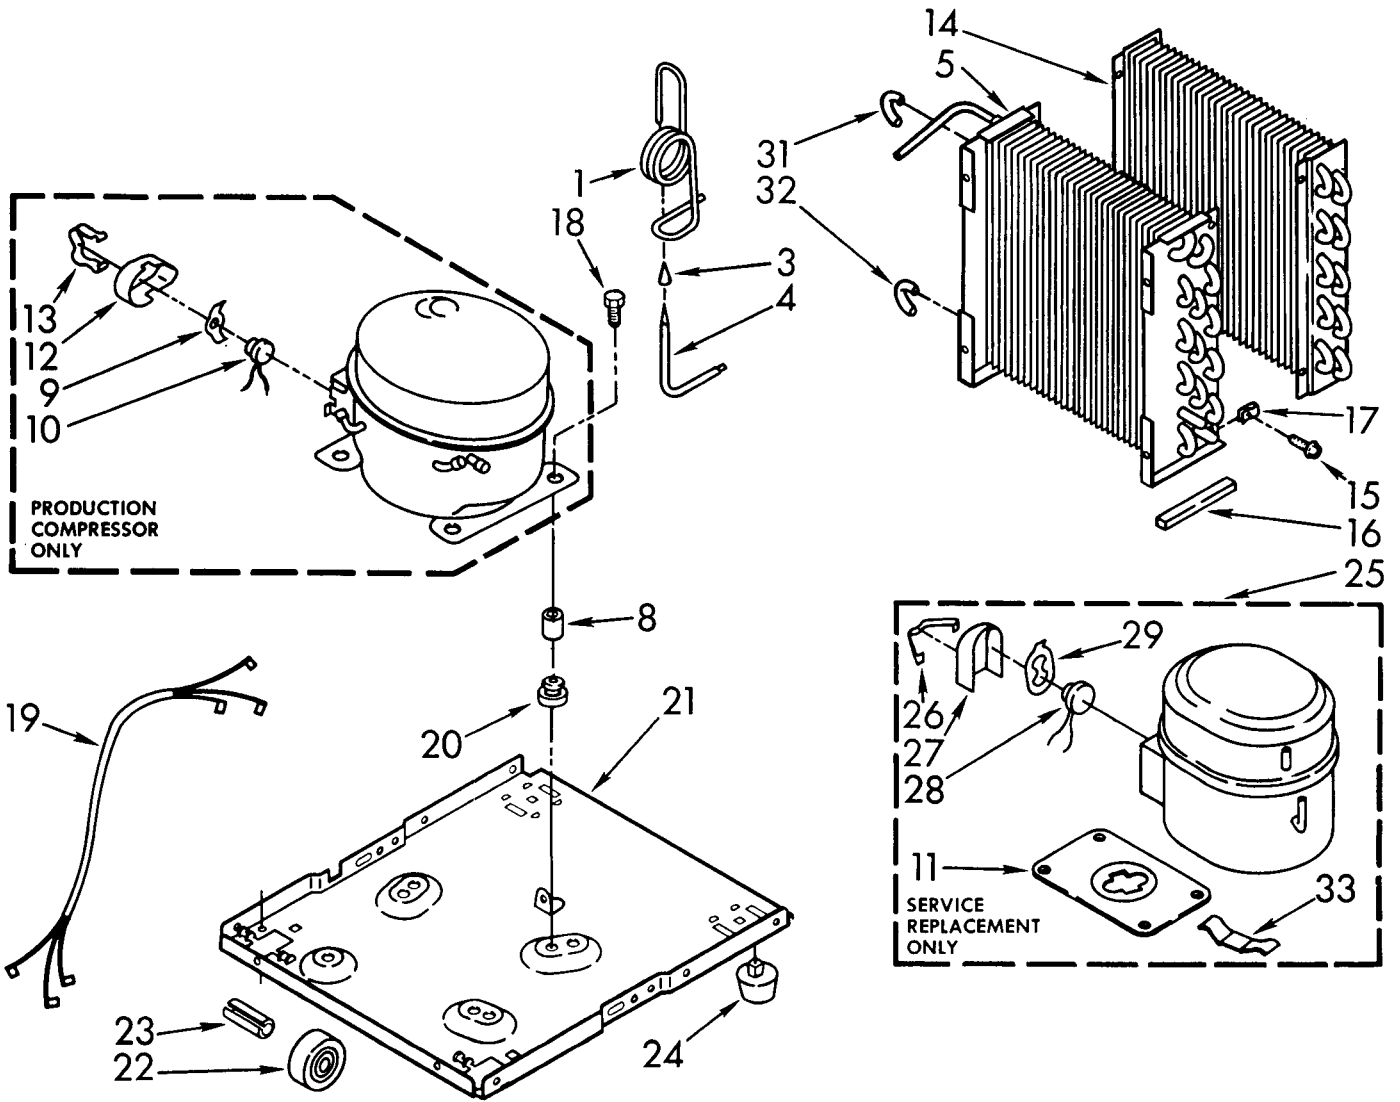

----- Manual continues below -----

PARTS LIST

for

DEHUMIDIFIER

MODEL

D-40-0

FOR CUSTOMER SATISFACTION ALWAYS USE
FACTORY SPECIFICATION PARTS

UNIT PARTS

For Model: D-40-0

FOR ORDERING INFORMATION REFER TO PARTS PRICE LIST

UNIT PARTS

For Model: D400

ILL NO.	PART NO.	DESCRIPTION
1	951684	Tube, Restrictor (46.0" Length)
3	474013	Strainer, Tube
4	951349	Tube, Outlet (Includes No.3)
5	951345	Condenser
8	646498	Sleeve (4)
9	950061	Spring, Overload
10	951417	Overload, Protector
11	876944	Plate, Compressor
12	950055	Cover, Terminal
13	950056	Retainer, Cover
14	1159233	Evaporator
15	488624	Screw, 8 x 3/8 (4)
16	998867	Seal
17	486197	Nut, #8 (4)
18	488400	Screw, 1/4-28 x 1" (3)
19	484136	Harness, Wire
20	646499	Grommet (4)
21	1157584	Base
22	998726	Roller (2)
23	489015	Roll Pin (2)
24	951886	Glide (2)
25	876949	Compressor, Service (Complete Assembly)
26	643299	Retainer, Cover
27	589230	Cover, Terminal
28	643295	Overload
29	798469	Spring, Overload
31	1155633	Bend, Return (13)
32	1155631	Bend, Return
33	643179	Spring, Clip

AIR FLOW AND CONTROL PARTS

For Model: D-40-0

FOR ORDERING INFORMATION REFER TO PARTS PRICE LIST

AIRFLOW AND CONTROL PARTS

For Model: D400

ILL NO.	PART NO.	DESCRIPTION
1	1155766	Light, Indicator
2	1155848	Humidistat, Control
3	951285	Bracket, Control
4	998859	Knob, Control
5	488624	Screw, S.M. #8 x 3/8
6	998777	Bracket, Fan Motor Mounting
7	1155109	Thermostat, De-icer
8	488234	Screw, 8-32 x 1/4 (2)
9	488130	Nut, Fan Motor 8-32 (2)
10	1156857	Motor, Fan
11	949645	Blade, Fan
13	998783	Switch, Water Level Control
14	1155669	Cord, Appliance
15	487871	Screw, 8-32 x 3/8
16	998779	Plate, Orifice
17	998802	Seal
18	489001	Palnut, 3/8-32
19	998730	Spring, Water Level
20	488480	Screw, S.M.#8 x 1/2
21		Washer, Repair
	489083	.030 Thickness
	489029	.062 Thickness
	489091	.091 Thickness
23	998744	Support
24	145450	Screw, S.M. 8 X 1/4 (2)
25	602851	Tie, Cable (2)
30	951363	Capacitor, Run
31	951364	Bracket, Capacitor
33	471363	Clamp, Tube To Evaporator Mtg (2)