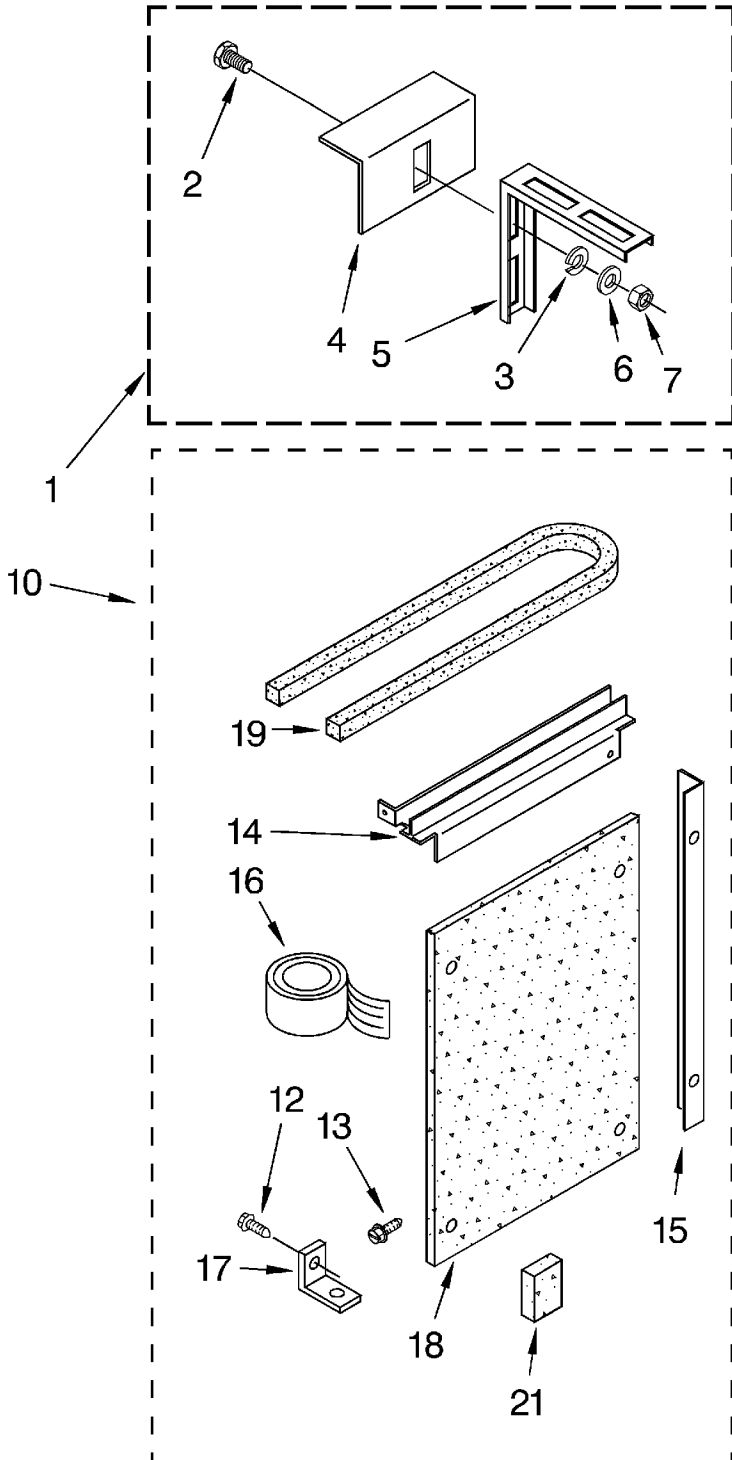

INSTALLATION PARTS

For Model: BHAC0500FS0

WINDOW MOUNTING KITS

WMK-M

The Accessory Installation Kits illustrated below may or may not be included with your Air Conditioner. They have been made available only as an accessory to help you install the Air Conditioner where special circumstances may require them. If one of these accessory kits has been installed with your Air Conditioner and repair parts are required at some later date, you may select the correct part number from this listing.

1	485678	Kit, Outside Sill (For Additional Support)
2	488750	Bolt 1/4-20 x 3/4 (6)
3	120393	Washer, Flat (6)
4	645515	Bracket, Sill (2)
5	485466	Bracket, Rail (2)
6	486009	Washer, Lock (6)
7	487541	Nut 1/4-20 (6)
10	994818	Kit, Standard Installation
12	47435	Screw, Wood
13	965173	Screw, Sheet Metal (8)
14		Bracket, Mounting
	645562	(Right Side)
	645563	(Left Side)
15	646988	Angle, Side (2)
16	855265	Seal, Strip
17	644228	Bracket, Window Lock
18	876826	Board, Filler
19	855841	Seal, Meeting Rail
21	995274	Spacer, Block

LITERATURE PARTS

LIT485706	Instructions, Installation (Outside Sill Kit)
LIT1155124	Instructions, Installation (Standard Mounting Kit)