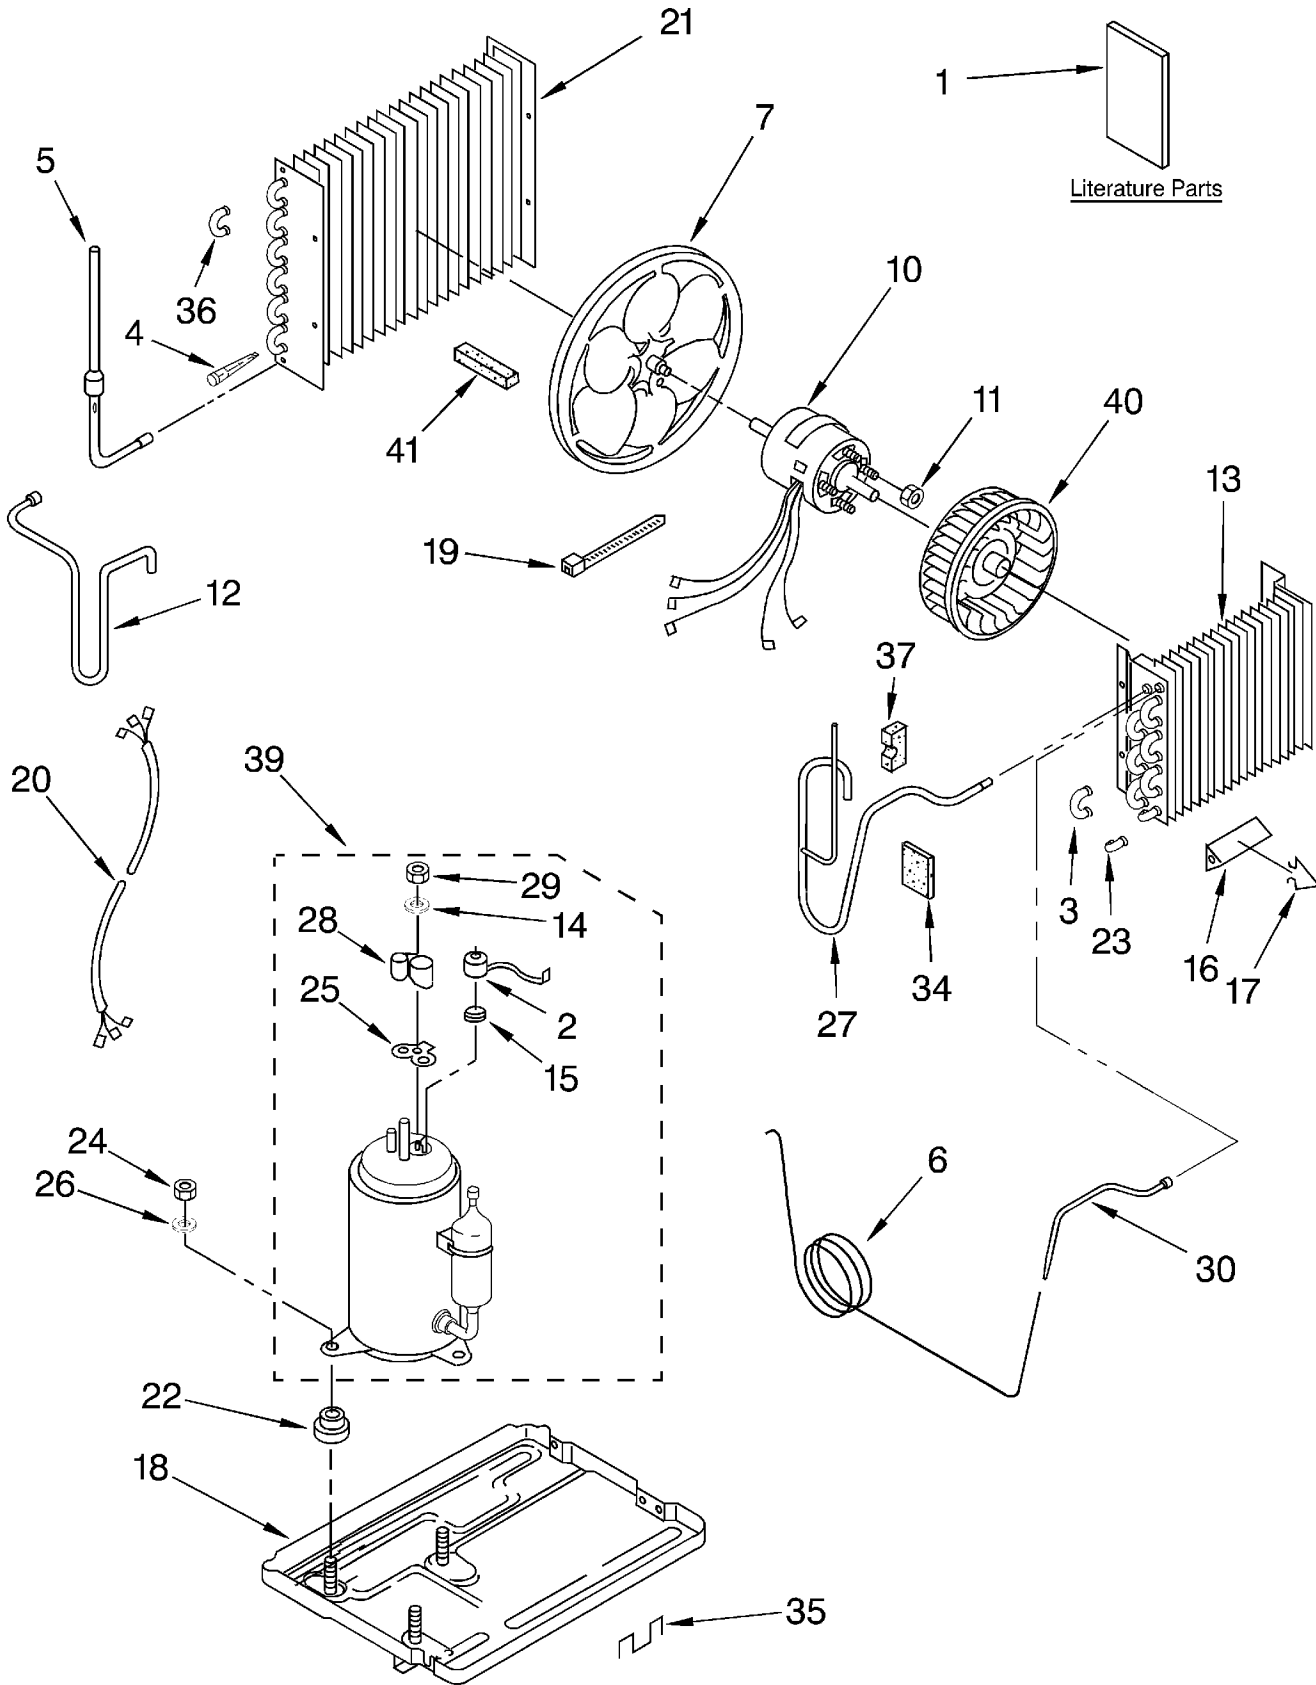

----- Manual continues below -----

1		LITERATURE PARTS
	LIT1168163	Tech Sheet
	LIT1165234	Wiring Diagram
	LIT1169191	Manual, Owner's
2	1161179	Overload
3	855199	Bend, Return (6)
4	1162526	Strainer
5	1169598	Tube, Connecting
6	1168113	Tube, Restrictor
7	1158524	Blade, Fan
10	1166119	Motor, Fan
11	488130	Nut, Hex 8-32 (4)
12	1162781	Tube, Discharge
13	1169737	Evaporator
14	950037	Gasket
15	950032	Spring, Overload
16	996773	Anticipator
17	475577	Clip, Anticipator
18	1157926	Base
19	857547	Cable, Tie
20	484136	Harness, Wiring
21	1168118	Condenser
22	950212	Grommet (3)
23	1169761	Bend, Return
24	858122	Locknut (3)
25	950035	Gasket, Terminal Cover
26	489108	Washer (3)
27	1166117	Tube, Suction
28	950213	Cover, Terminal
29	950027	Nut Hex 5 - 8 mm.
30	1165066	Tube, Feeder (Restrictor)
34	1159443	Seal, Foam
35	949634	Clip, Mtg (2) (Cabinet-Front)
36	708531	Bend, Return (5)
37	1164551	Seal, Tube
39	1161178	Compressor Assembly
40	1164650	Wheel, Blower
41	859600	Seal, Condenser Bottom

REFRIGERANT CHARGE 11.5 OZ.

AIR FLOW AND CONTROL PARTS

For Model: BHAC0500FS0

2	475841	Insulation, Sleeve
3	488480	Screw, 8 x 1/2
4	1157908	Shroud, Condenser
5	649879	Support, Unit
6	1162590	Capacitor, Running
7	1167611	Bracket, Capacitor
8	1163283	Screw 1/2
13	1158451	Wall, Dividing
14	852451	Clamp, Wiring
15	1168622	Insulation, Motor
16	1164674	Cord, Appliance
17	488624	Screw, ST 8-32 x 3/8
18	856094	Wire, Ground
20	1164655	Shroud, Evaporator
23	1164671	Pan, Evaporator
26	1164670	Hood, Air Housing
28	1165244	Switch, Rotary
29	1159409	Panel, Control
30	488734	Screw, 6-32 x .175
31	852063	Seal, Condensate
32	1158850	Seal, Side
33	1164648	Housing, Air
35	488624	Screw 8 x 3/8
36	1166919	Control, Temp.
40	1159222	Screw
42	1164680	Seal (2)