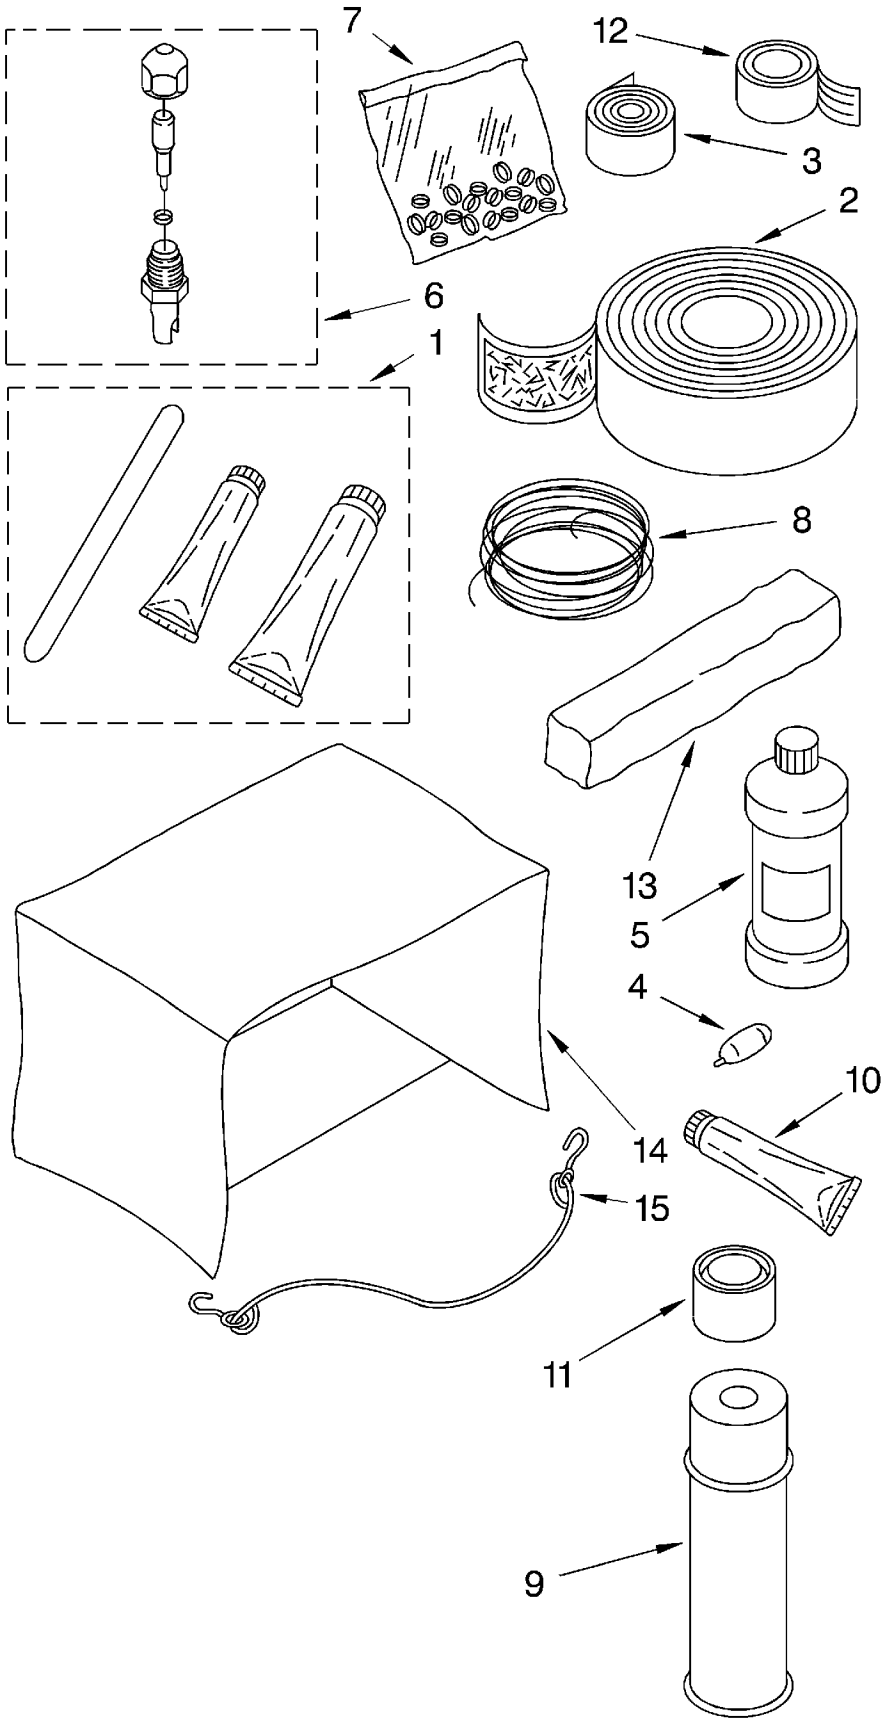

OPTIONAL PARTS (NOT INCLUDED)

For Model: BHAC0500FS0