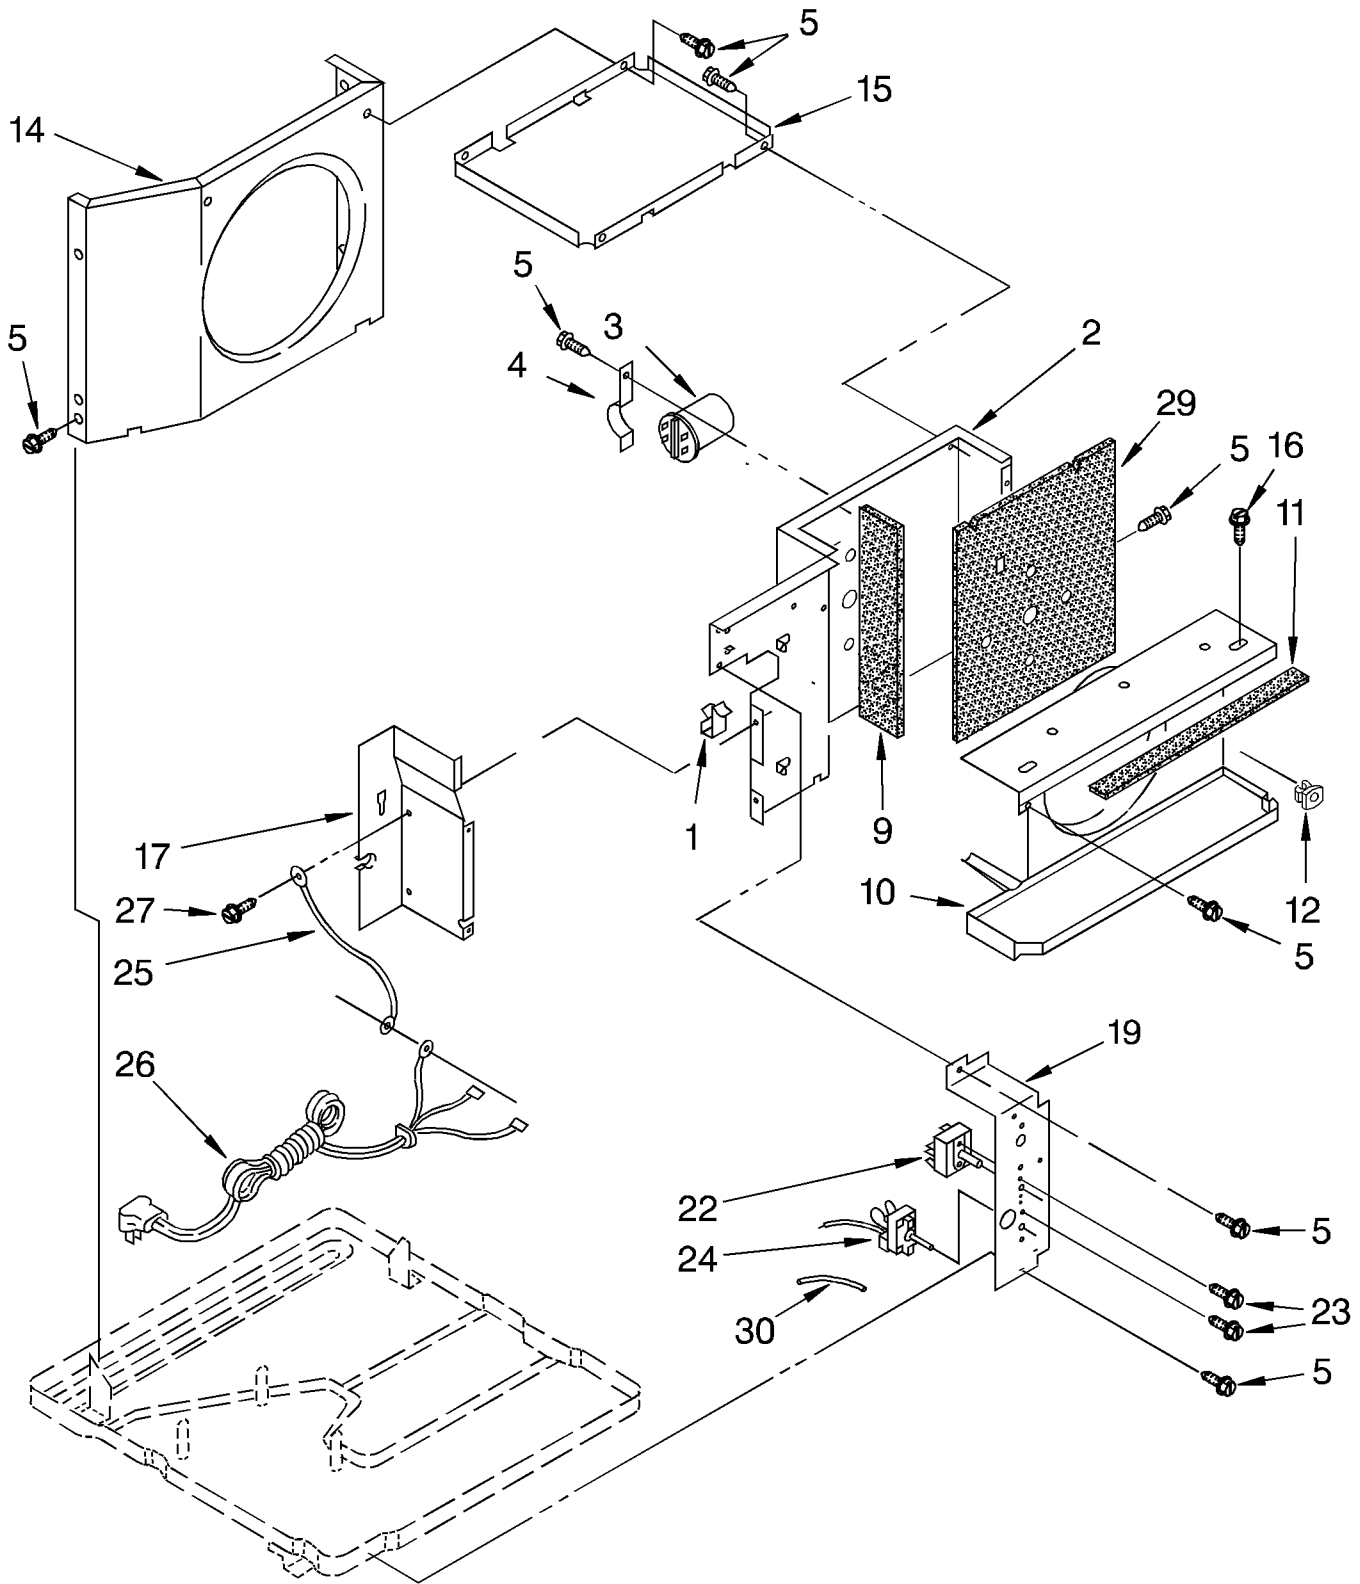

----- Manual continues below -----

2	1163572	Compressor
3	951865	Overload
4	949634	Clip, Cabinet Front Mtg (2)
5	950032	Spring, Overload
6	950037	Gasket, Nut
7	950021	Grommet, Compressor Mounting (3)
8	950020	Sleeve, Compressor Mounting (3)
9	858121	Nut, Lock (3)
10	950035	Gasket, Terminal Cover
11	950036	Cover, Terminal
12	950027	Nut, Hex
13	1164696	Motor, Fan
14	488130	Nut, Hex Keps 8-32 (4)
16	1160946	Blade, Fan (Evaporator)
17	1161594	Blade, Fan (Condenser)
18	1164692	Evaporator
19	1164700	Tube, Restrictor
20	1160065	Condenser
21	708531	Bend, Return Evaporator (6) Condenser (13)
22	708532	Bend, Return Evaporator (1)
23	947364	Tube, Flow Divider
24	1160032	Tube, Extension
25	951437	Tube, Outlet (Includes No. 26)
26	49599	Strainer, Tube
27	488480	Screw, SM #8 x 1/2A (7)
28	996773	Anticipator, Temperature
29	475577	Clip, Temperature Anticipator
30	642684	Clamp, Tube
31	857547	Tie, Cable
32	948090	Seal, Condenser Top
33	1164706	Tube, Suction
34	1162616	Seal, Anti-Rub
35	484136	Harness, Wiring
36	859600	Seal, Condenser Bottom
37	1158407	Bend, Return (1)
39	1161574	Tube, Discharge
40	950019	Base

LITERATURE PARTS

LIT1155974	Installation Instructions
LIT1165237	Tech Sheet
LIT1165234	Wiring Diagram
LIT1166349	Use and Care Guide

REFRIGERANT CHARGE 19.25 OZ.

AIR FLOW AND CONTROL PARTS

For Model: X10002D00