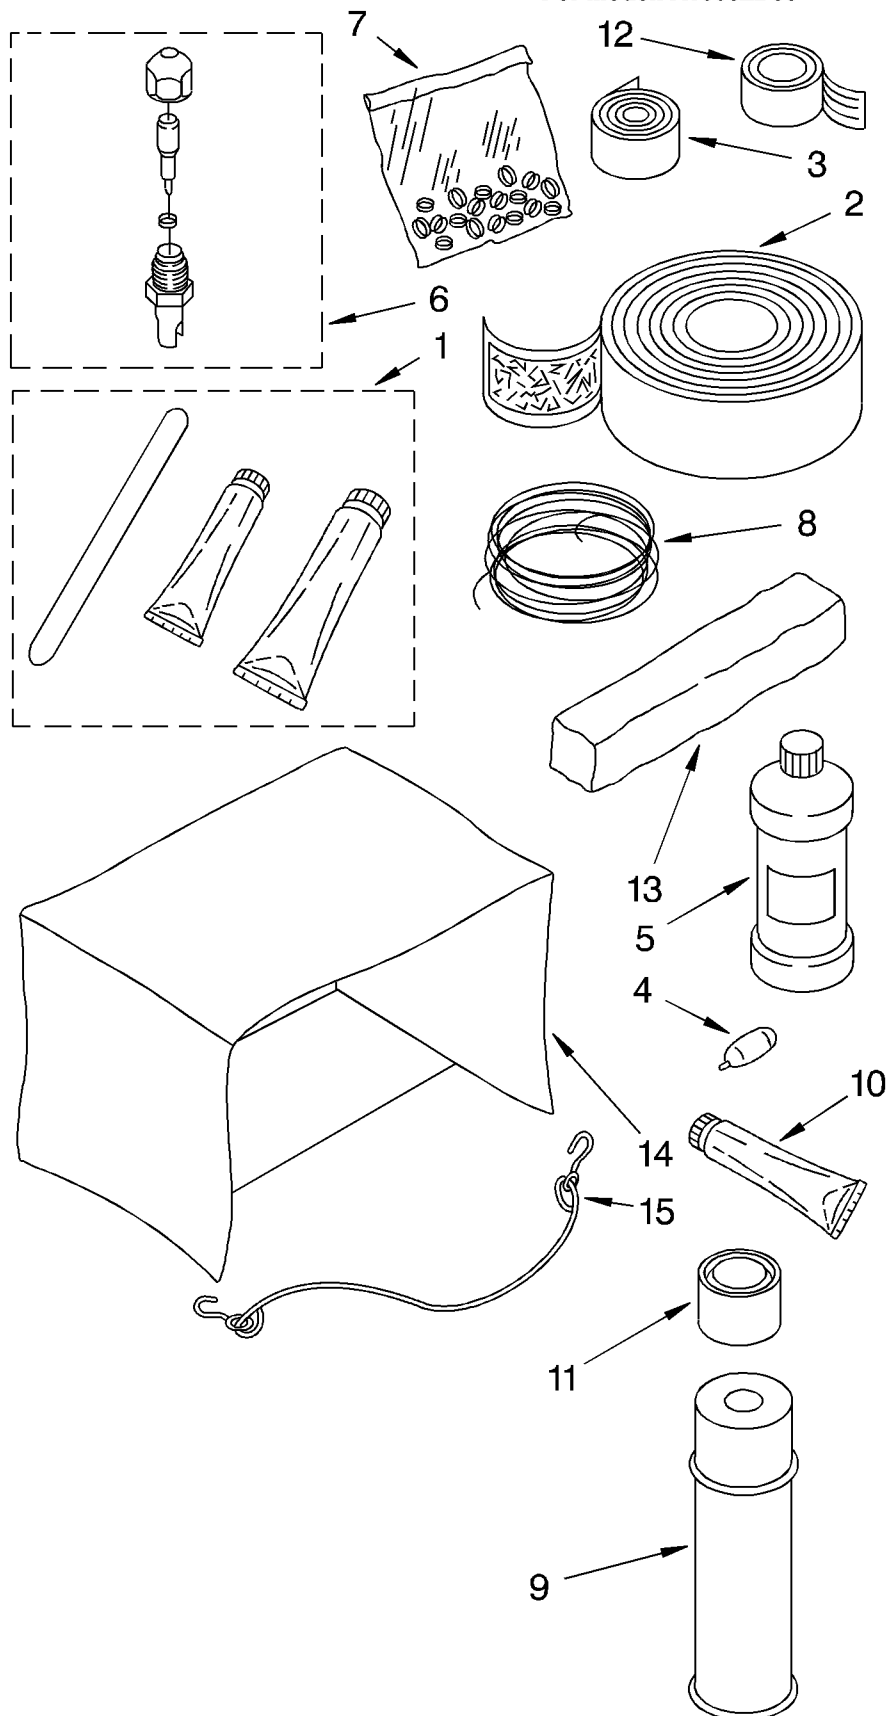

OPTIONAL PARTS (NOT INCLUDED)

For Model: X10002D00