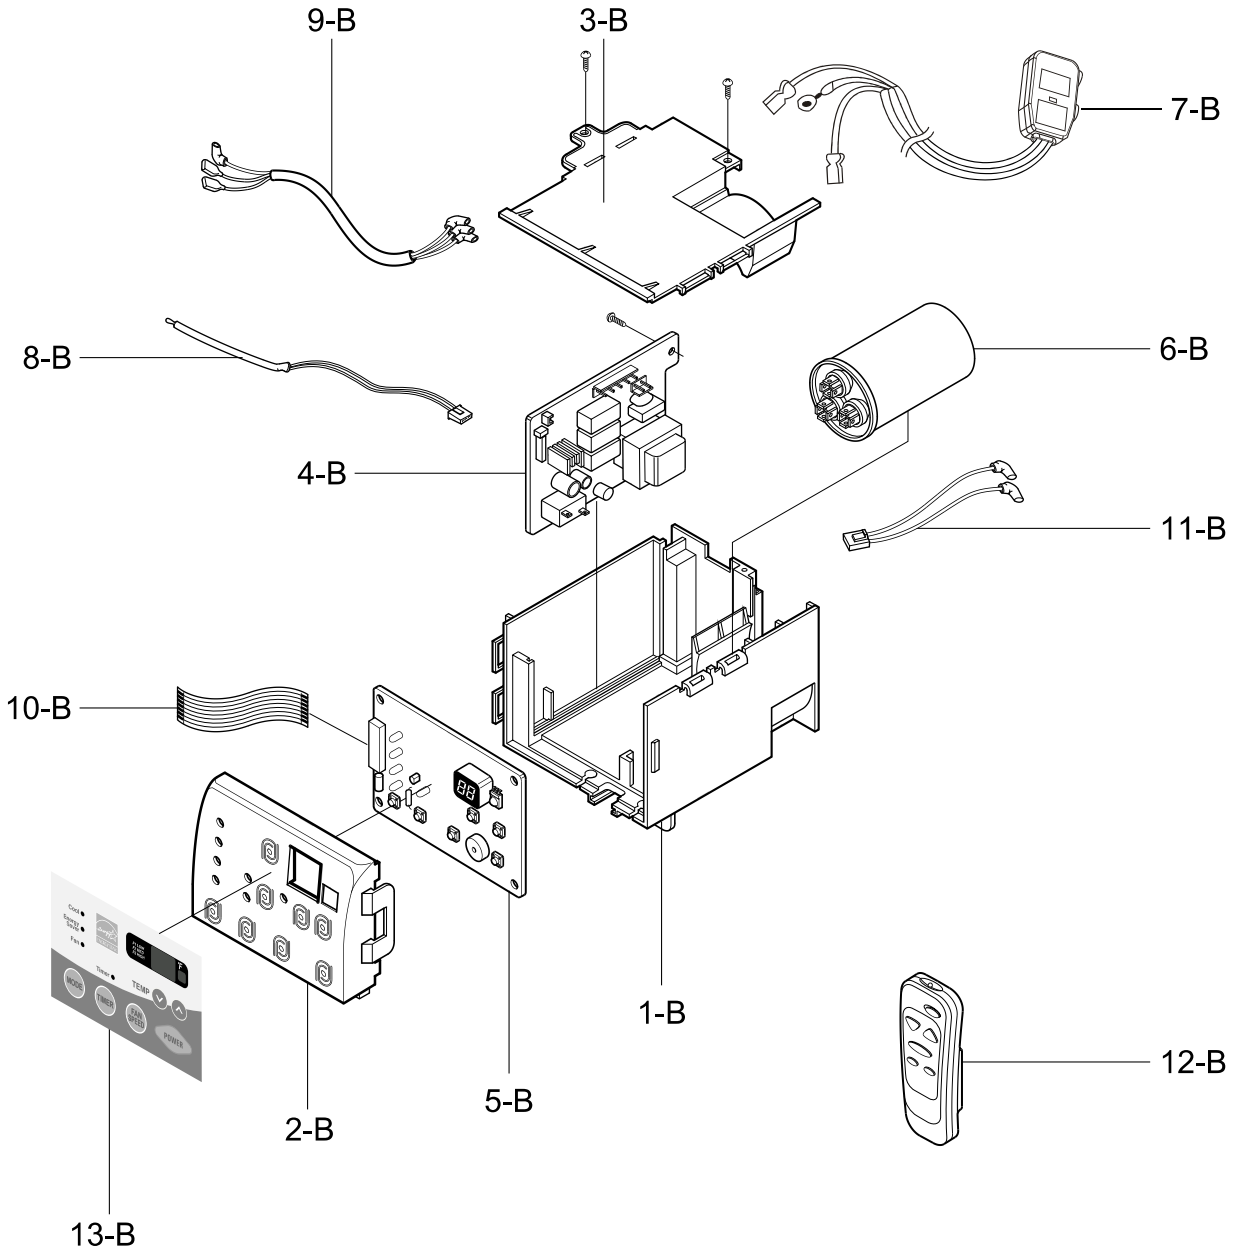

CAUTION: Use the Kenmore part number on all orders, **not** the illustration number.

CONTROL BOX ASSEMBLY