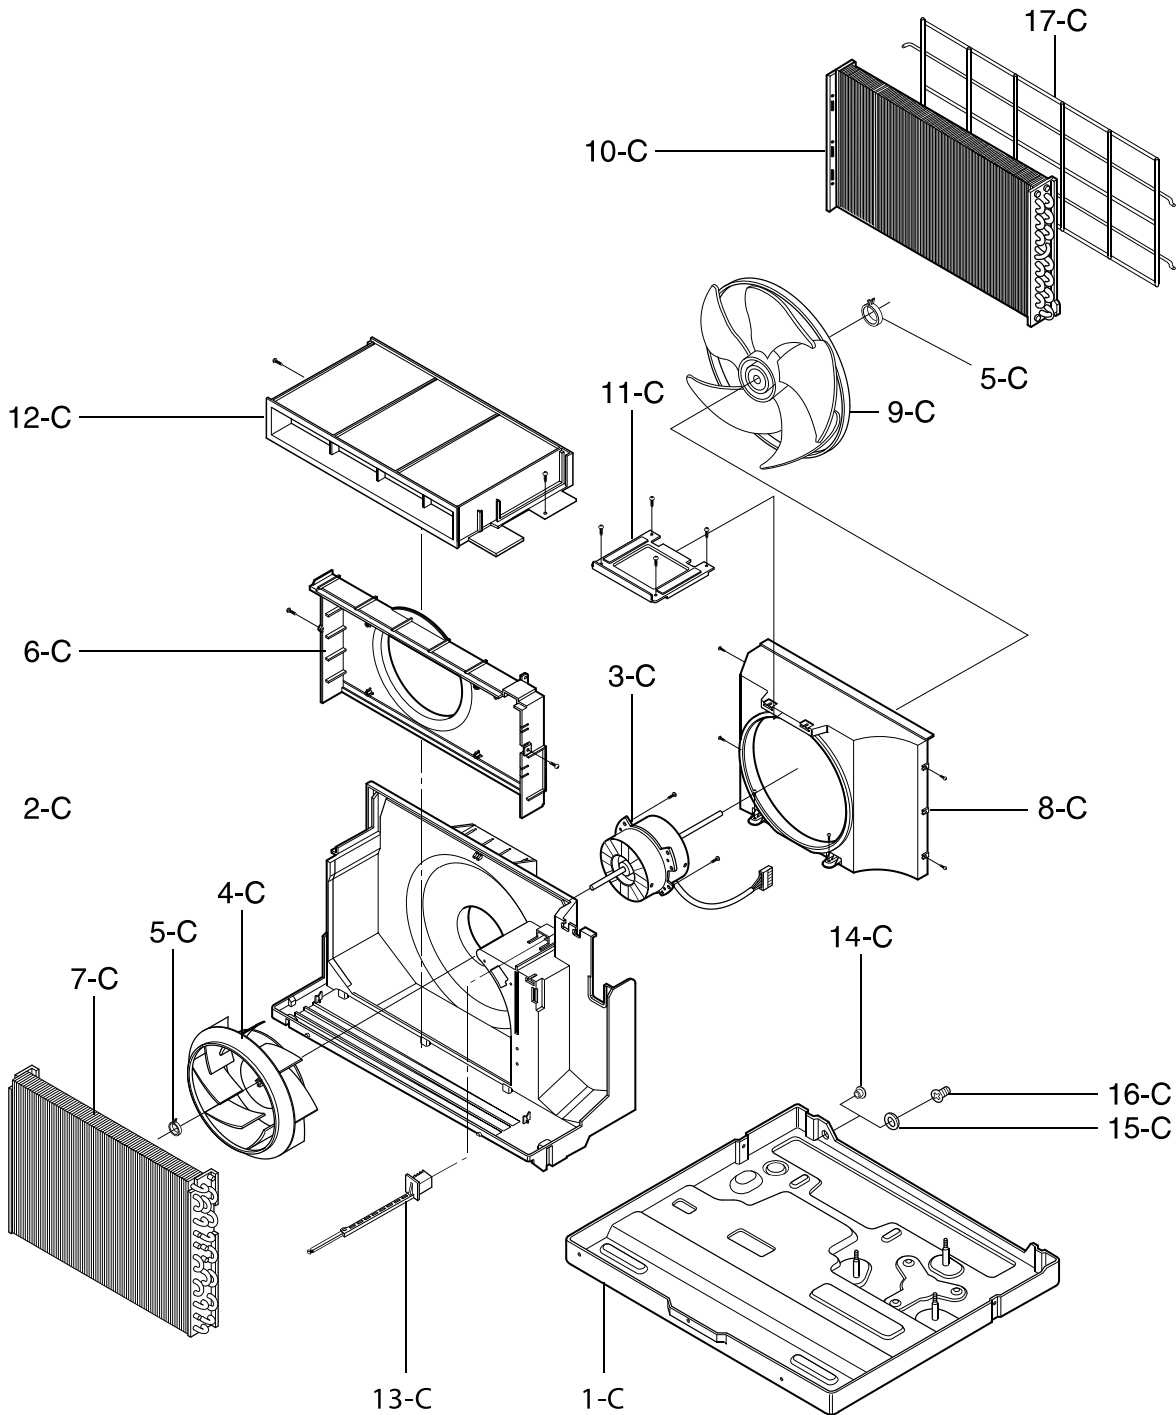

CAUTION: Use the Kenmore part number on all orders, **not** the illustration number.

AIR HANDLING & CYCLE PARTS