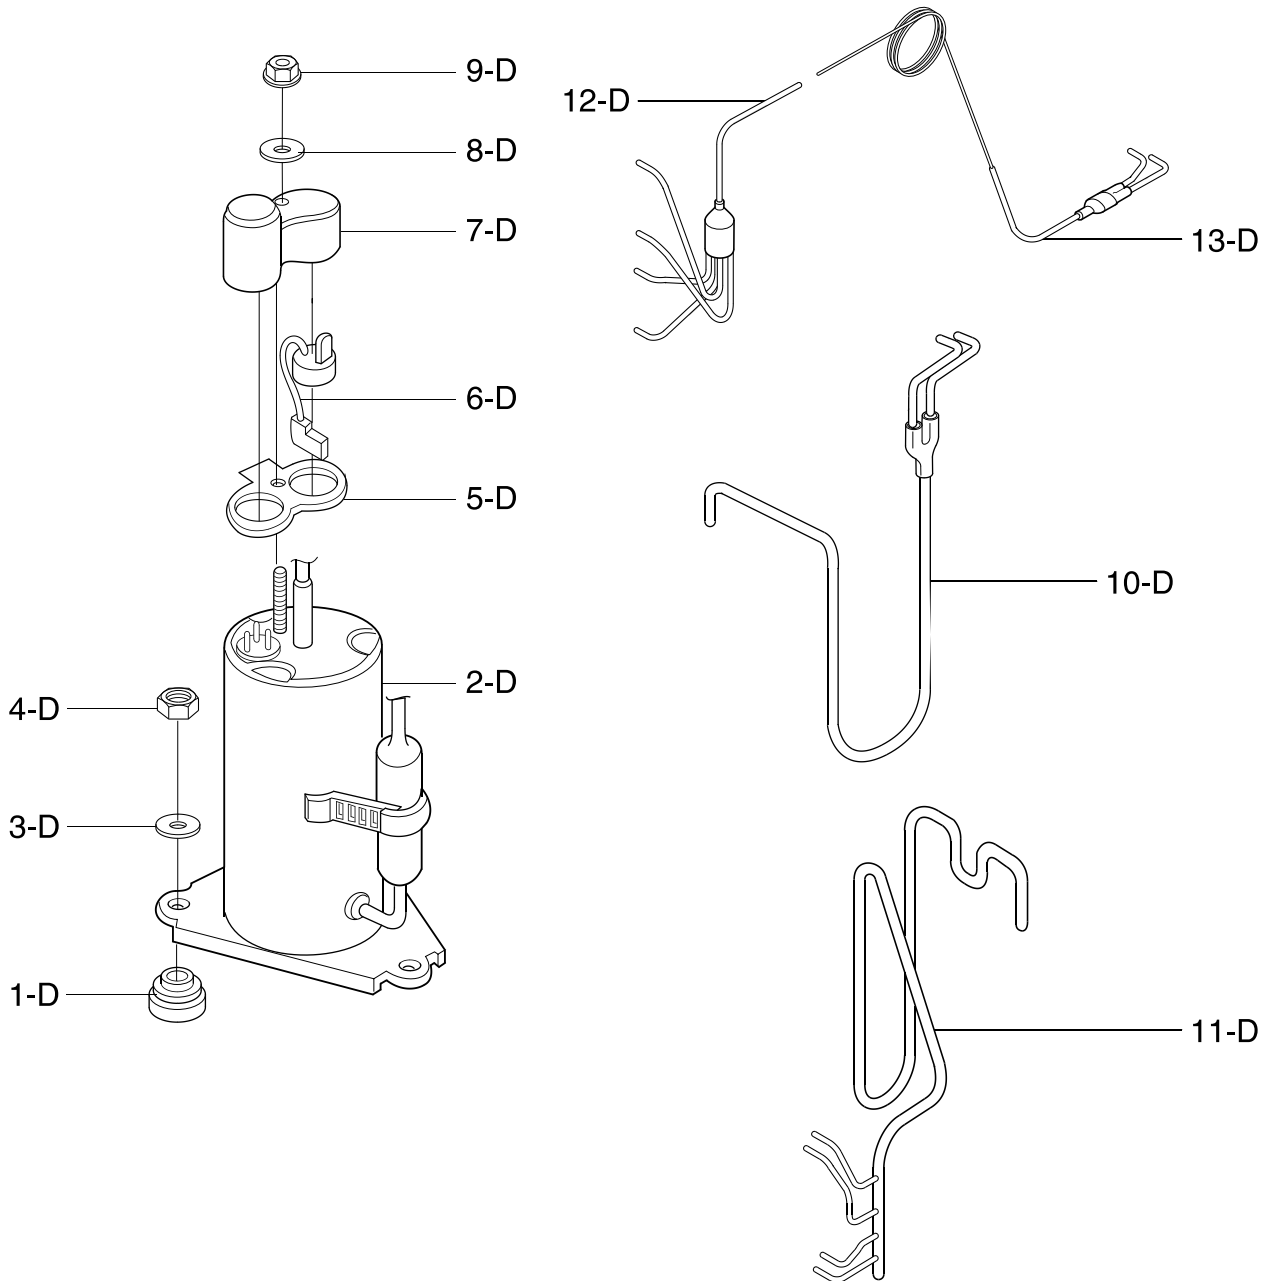

CAUTION: Use the Kenmore part number on all orders, **not** the illustration number.

COMPRESSOR PARTS