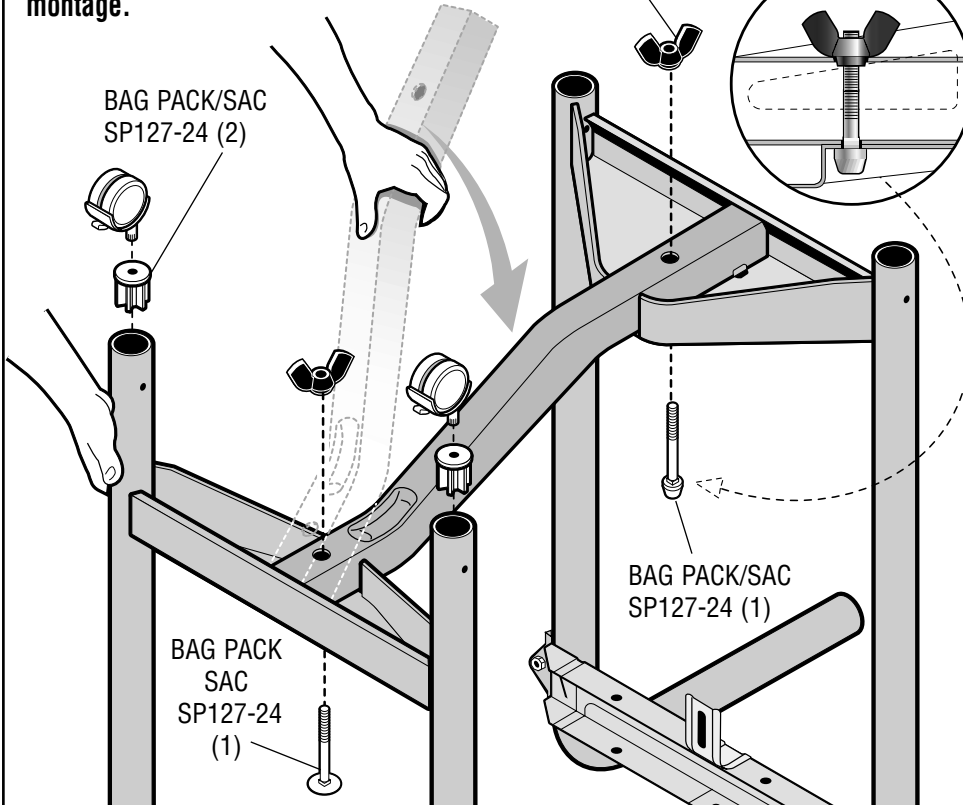

1

IMPORTANT: To protect paint finish, assemble legs on cardboard inserts from packaging as shown.

IMPORTANT: afin de protéger la peinture, montez les pattes sur des cartons provenant de l'emballage, tel qu'illustré.

Review parts list and exploded layout before assembly.
Étudiez la liste des pièces et le plan éclaté avant de procéder au montage.

BLACK COLOUR
COULEUR NOIRE
BAG PACK/SAC
SP127-24 (2)

BAG PACK/SAC
SP127-24 (2)

BAG PACK/SAC
SP127-24 (1)

BAG PACK
SAC
SP127-24
(1)

BAG PACK/SAC
SP127-24 (2)

BAG PACK/SAC
SP127-24 (2)

2A

CAUTION Failure to install drip tray will cause hot grease to drip from bottom of grill with risk of fire or property damage. Use an empty soup can (not included) to hang from grease trap.