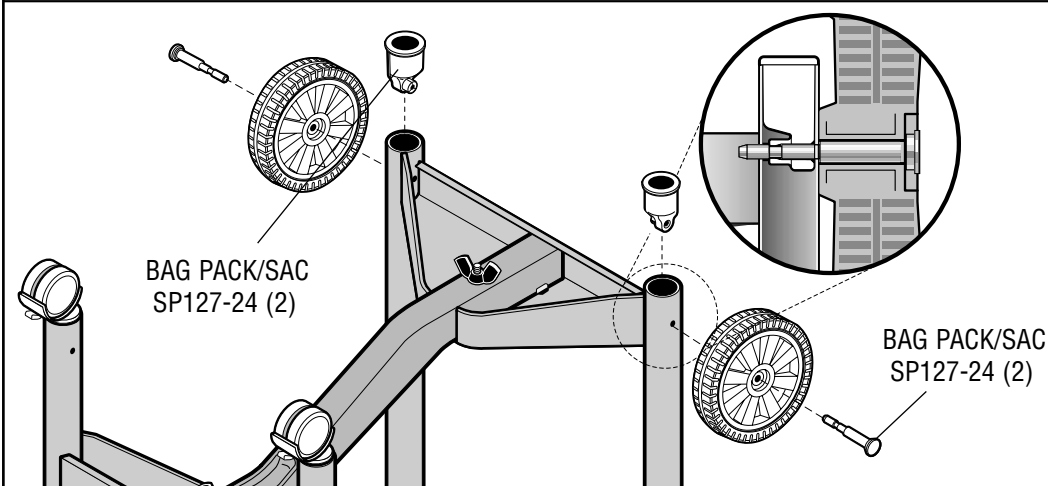

1

IMPORTANT: To protect paint finish, assemble legs on cardboard inserts from packaging as shown.

IMPORTANT: afin de protéger la peinture, montez les pattes sur des cartons provenant de l'emballage, tel qu'illustré.

Review parts list and exploded layout before assembly.
Étudiez la liste des pièces et le plan éclaté avant de procéder au montage.

BLACK COLOUR
COULEUR NOIRE
BAG PACK/SAC
SP127-24 (2)

BAG PACK/SAC
SP127-24 (2)

BAG PACK/SAC
SP127-24 (1)

BAG PACK
SAC
SP127-24
(1)

BAG PACK/SAC
SP127-24 (2)

BAG PACK/SAC
SP127-24 (2)

2A

CAUTION Failure to install drip tray will cause hot grease to drip from bottom of grill with risk of fire or property damage. Use an empty soup can (not included) to hang from grease trap.