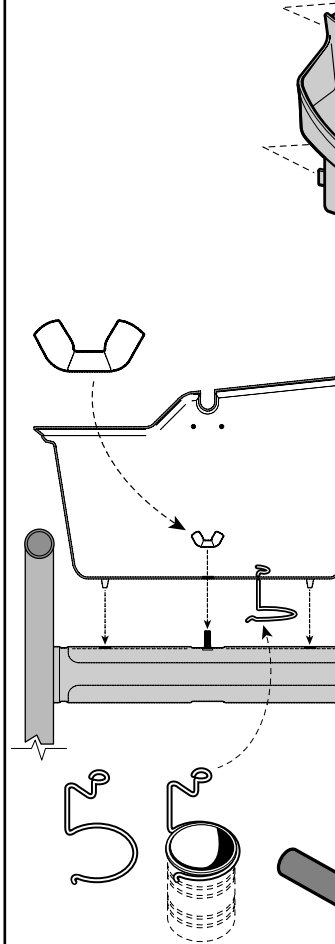

Review parts list and exploded layout before assembly.
Étudiez la liste des pièces et le plan éclaté avant de procéder au montage.

BLACK COLOUR
COULEUR NOIRE
BAG PACK/SAC
SP127-24 (2)

BAG PACK/SAC
SP127-24 (2)

BAG PACK/SAC
SP127-24 (1)

BAG PACK
SAC
SP127-24
(1)

BAG PACK/SAC
SP127-24 (2)

BAG PACK/SAC
SP127-24 (2)

2A

CAUTION Failure to install drip tray will cause hot grease to drip from bottom of grill with risk of fire or property damage. Use an empty soup can (not included) to hang from grease trap.