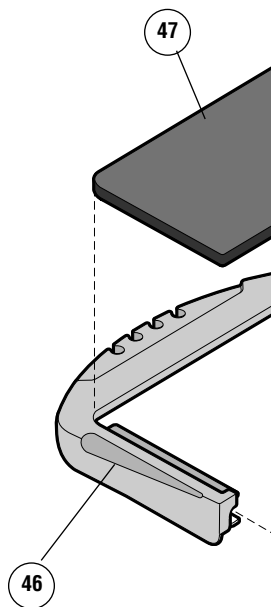

WARNING: Before proceeding with the following steps, ensure you have read: L.P. Gas Cylinder • Hose and Regulator Sections of the **USE AND CARE INSTRUCTIONS**

AVERTISSEMENT: Avant de procéder aux étapes suivantes, lisez les rubriques suivantes: Avant de procéder aux étapes suivantes, lisez les rubriques suivantes: • Réservoir de propane liquide • Le tuyau et le régulateur (dans **LES INSTRUCTIONS POUR L'USAGE ET L'ENTRETIEN**)