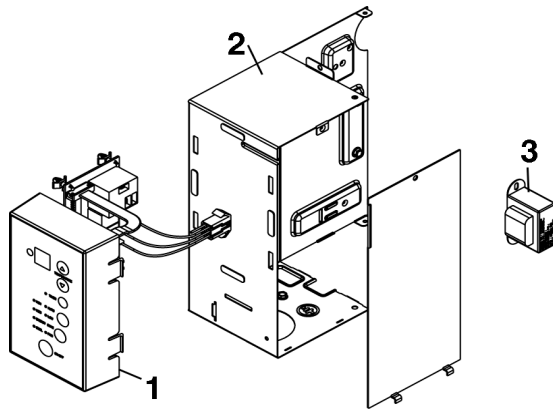

----- Manual continues below -----

"WALL MODULE"

INTERNATIONAL COMFORT ROOM AIR CONDITIONER SERVICE PARTS LIST

ICP_U_TTW-04

MODEL	REV	BTUH	VOLTS	AMPS COOL	AMPS HEAT	WATTS COOL	WATTS HEAT	E.E.R.	WIRING DIAGRAM	OZ. OF R22
INTERNATIONAL COMFORT										
CH1026TCR	B	10000	230/208	4.8/5.0	15.4/14.0	935	3560/2940	9.4	880308080100	21.25
CH1026TCR	C	10000	230/208	4.8/5.0	15.4/14.0	935	3560/2940	9.4	880308080100	21.25

ITEM	DESCRIPTION	PART NO.		
			CH1026TCR	CH1026TCR
1	DEC FRONT ASM	114000970004	1	1
2	FRAME-TRIM CENTER	114000410001	2	2
3	FRAME-TRIM END	114000420001	2	2
4	CABINET	114000400002	1	1
5	FILTER	114001010001	1	1
6	GRILLE REAR LH WIRE	114000780001	2	2
9	FRONT NAMEPLATE	881606680007	1	1
10	GRILLE REAR	114000830001	1	1
NI	CARTON TTW	131108630010	1	1
NI	CLAM SHELL TOP REDES	131108640001	1	1
NI	CLAM SHELL BOTTOM TTW RE	131108650001	1	1
NI	INSTRUCTION BOOK TTW RE	23112250N003	1	1

*NOTE: ALL PRICING SUBJECT TO CHANGE.

ITEM	DESCRIPTION	PART NO.		
			B	C
1	CONTROL ASSEMBLY-HT/COOL	114000440001	1	1
3	TRANSFORMER	112150000002	1	1
NI	CLIP THERMISTOR	112125420002	1	1
NI	POWER CORD	112124270004	1	1
NI	CLAMP STRAIN RELIEF	111500920002	1	1
NI	TRANSMITTER REMOTE	112150010006	1	1
NI	CAPACITOR-30/3/370	160500710179	1	1

CH1026TCR
CH1026TCR

* NOTE: ALL PRICING SUBJECT TO CHANGE.

CHASSIS ASSEMBLY

ICP_U_TTW-04

ITEM	DESCRIPTION	PART NO.	CH1026TCR	CH1026TCR
			B	C
1	FAN	113900420001	1	1
2	SHROUD	114000600003	1	1
3	MOTOR	114090000004	1	1
4	MOUNT MOTOR	114000160001	1	1
5	BULKHEAD	114000050001	1	1
6	HOUSING-BLOWER	114000080001	1	1
7	WHEEL-BLOWER	113900040002	1	1
8	VENTURI COOL HT/CL	114000040002	.	.
9	DOOR-VENT	114000100001	1	1
10	VENTURI INSERT	114000090002	1	1
11	HEATER ELECTRIC 230V 3.5KW	113900380008	1	1
NI	CLAMP FAN AND BLOWER WHEEL	113900800001	2	2