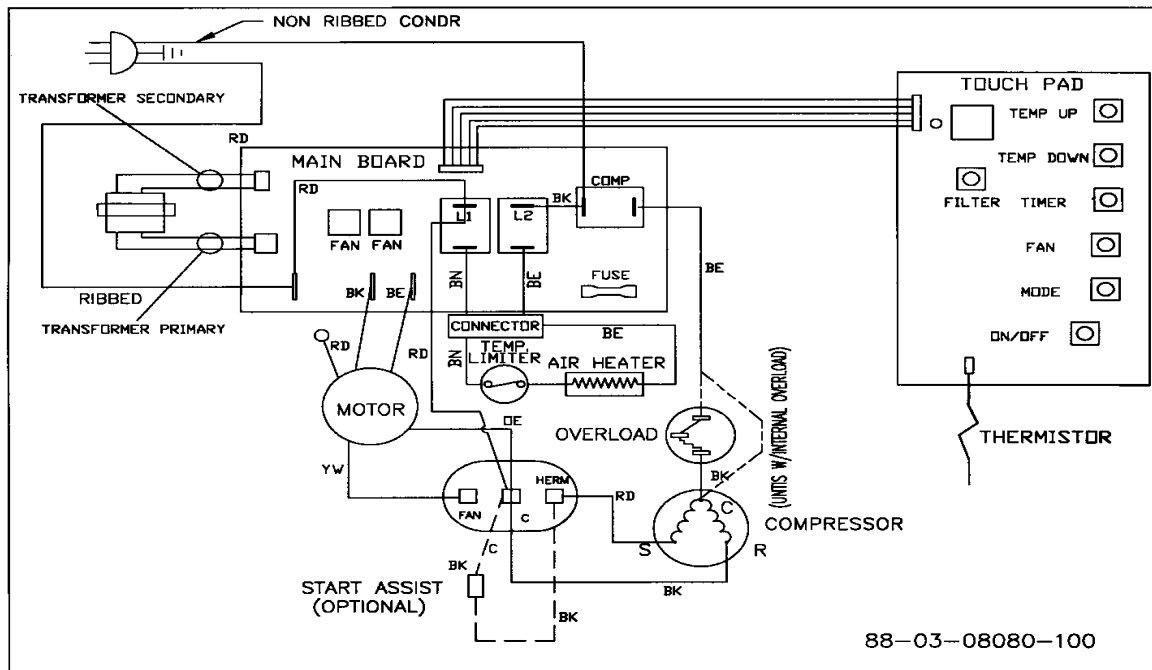

----- Manual continues below -----

"WALL MODULE"

INTERNATIONAL COMFORT ROOM AIR CONDITIONER SERVICE PARTS LIST

ICP_U_TTW-04

MODEL	REV	BTUH	VOLTS	AMPS COOL	AMPS HEAT	WATTS COOL	WATTS HEAT	E.E.R.	WIRING DIAGRAM	OZ. OF R22
INTERNATIONAL COMFORT										
CH1026TCR	B	10000	230/208	4.8/5.0	15.4/14.0	935	3560/2940	9.4	880308080100	21.25
CH1026TCR	C	10000	230/208	4.8/5.0	15.4/14.0	935	3560/2940	9.4	880308080100	21.25

ITEM	DESCRIPTION	PART NO.		
			CH1026TCR	CH1026TCR
1	DEC FRONT ASM	114000970004	1	1
2	FRAME-TRIM CENTER	114000410001	2	2
3	FRAME-TRIM END	114000420001	2	2
4	CABINET	114000400002	1	1
5	FILTER	114001010001	1	1
6	GRILLE REAR LH WIRE	114000780001	2	2
9	FRONT NAMEPLATE	881606680007	1	1
10	GRILLE REAR	114000830001	1	1
NI	CARTON TTW	131108630010	1	1
NI	CLAM SHELL TOP REDES	131108640001	1	1
NI	CLAM SHELL BOTTOM TTW RE	131108650001	1	1
NI	INSTRUCTION BOOK TTW RE	23112250N003	1	1

*NOTE: ALL PRICING SUBJECT TO CHANGE.

ITEM	DESCRIPTION	PART NO.		
			B	C
1	CONTROL ASSEMBLY-HT/COOL	114000440001	1	1
3	TRANSFORMER	112150000002	1	1
NI	CLIP THERMISTOR	112125420002	1	1
NI	POWER CORD	112124270004	1	1
NI	CLAMP STRAIN RELIEF	111500920002	1	1
NI	TRANSMITTER REMOTE	112150010006	1	1
NI	CAPACITOR-30/3/370	160500710179	1	1

CH1026TCR
CH1026TCR

* NOTE: ALL PRICING SUBJECT TO CHANGE.

CHASSIS ASSEMBLY

ICP_U_TTW-04

ITEM	DESCRIPTION	PART NO.	CH1026TCR	CH1026TCR
			B	C
1	FAN	113900420001	1	1
2	SHROUD	114000600003	1	1
3	MOTOR	114090000004	1	1
4	MOUNT MOTOR	114000160001	1	1
5	BULKHEAD	114000050001	1	1
6	HOUSING-BLOWER	114000080001	1	1
7	WHEEL-BLOWER	113900040002	1	1
8	VENTURI COOL HT/CL	114000040002	.	.
9	DOOR-VENT	114000100001	1	1
10	VENTURI INSERT	114000090002	1	1
11	HEATER ELECTRIC 230V 3.5KW	113900380008	1	1
NI	CLAMP FAN AND BLOWER WHEEL	113900800001	2	2