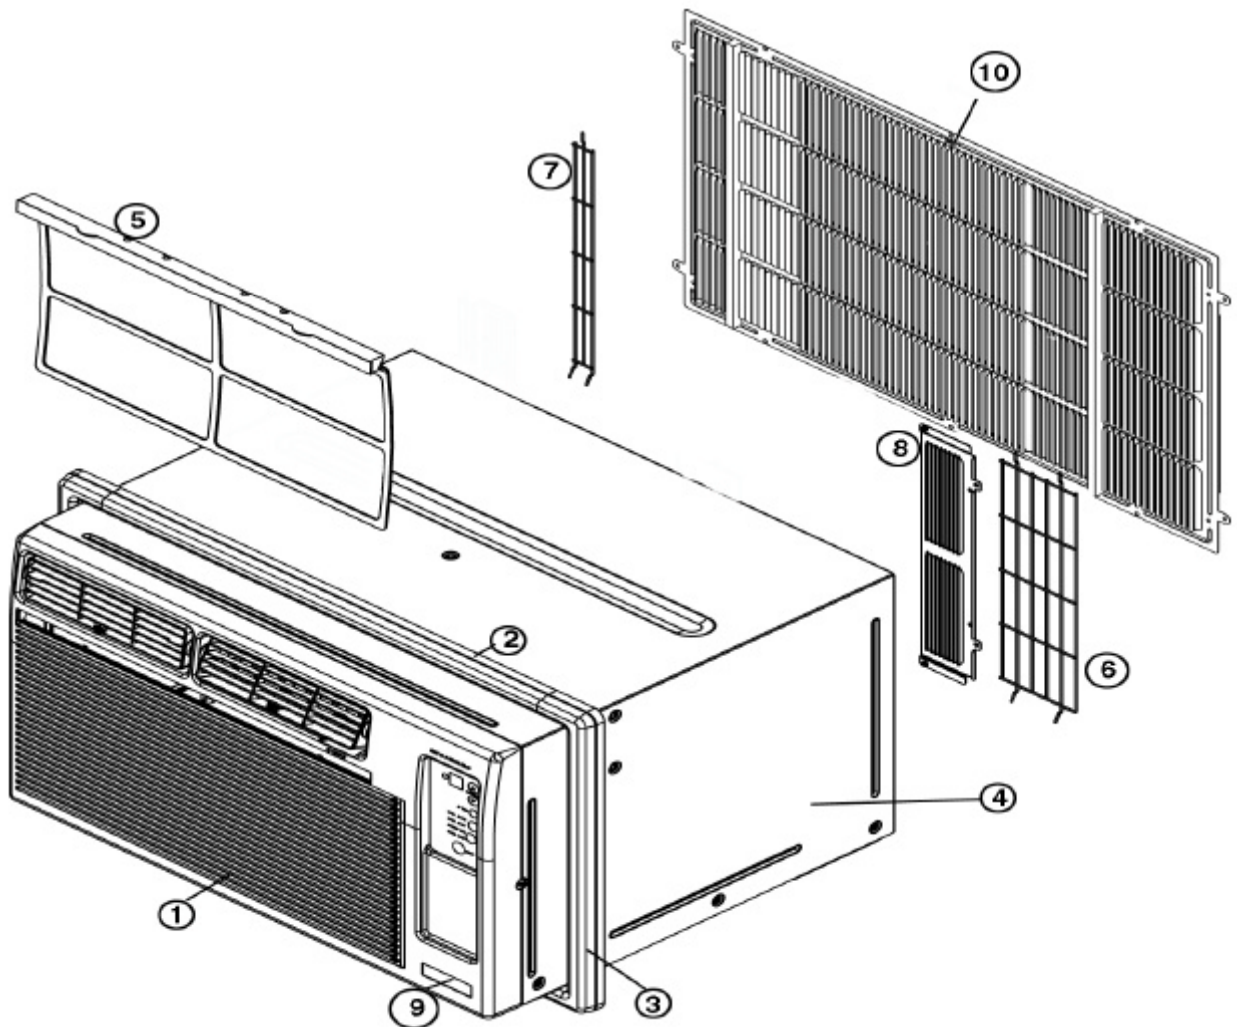

ITEM	DESCRIPTION	PART NO.		
			CH1026TCR	CH1026TCR
1	DEC FRONT ASM	114000970004	1	1
2	FRAME-TRIM CENTER	114000410001	2	2
3	FRAME-TRIM END	114000420001	2	2
4	CABINET	114000400002	1	1
5	FILTER	114001010001	1	1
6	GRILLE REAR LH WIRE	114000780001	2	2
9	FRONT NAMEPLATE	881606680007	1	1
10	GRILLE REAR	114000830001	1	1
NI	CARTON TTW	131108630010	1	1
NI	CLAM SHELL TOP REDES	131108640001	1	1
NI	CLAM SHELL BOTTOM TTW RE	131108650001	1	1
NI	INSTRUCTION BOOK TTW RE	23112250N003	1	1

*NOTE: ALL PRICING SUBJECT TO CHANGE.