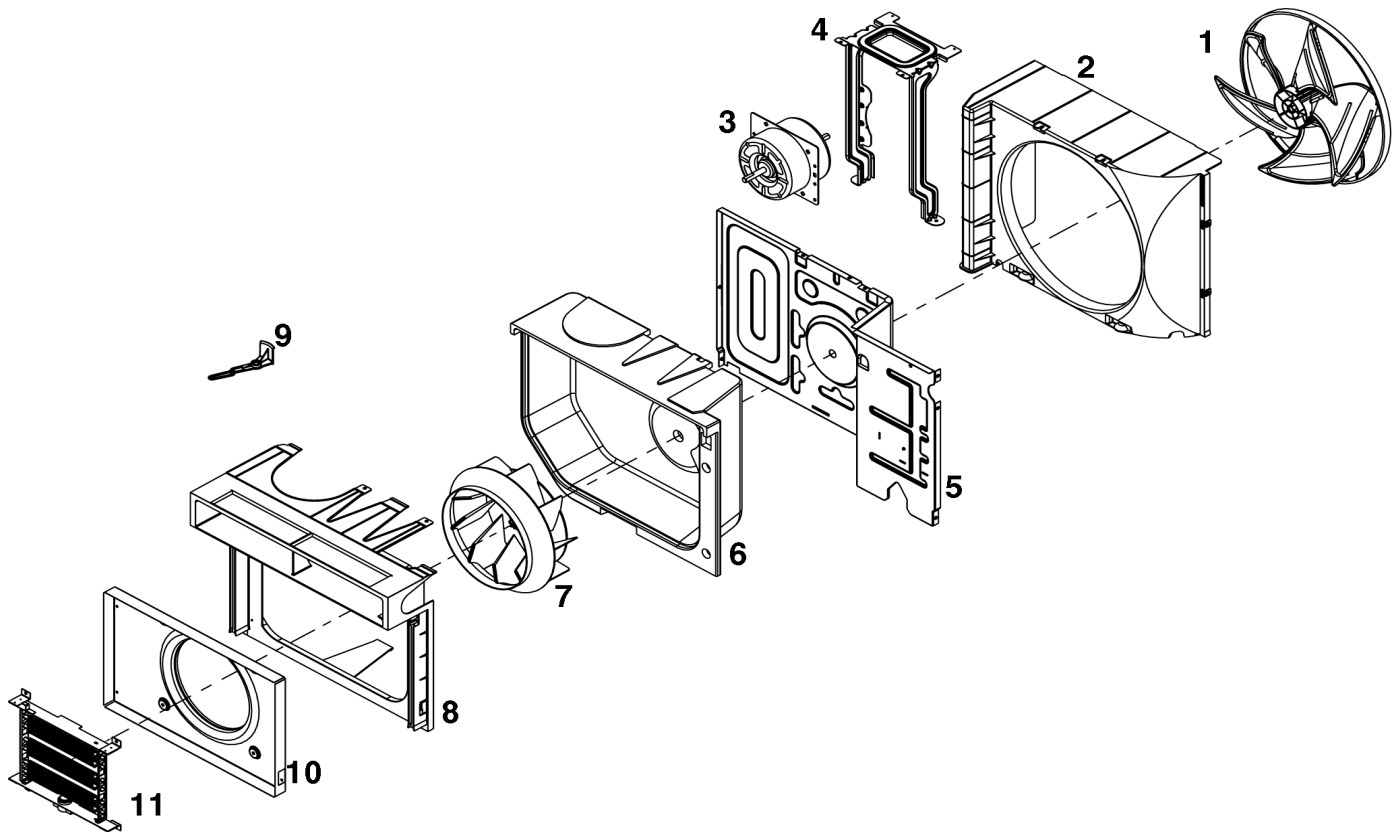

*NOTE: ALL PRICING SUBJECT TO CHANGE.

ITEM	DESCRIPTION	PART NO.		
			B	C
1	CONTROL ASSEMBLY-HT/COOL	114000440001	1	1
3	TRANSFORMER	112150000002	1	1
NI	CLIP THERMISTOR	112125420002	1	1
NI	POWER CORD	112124270004	1	1
NI	CLAMP STRAIN RELIEF	111500920002	1	1
NI	TRANSMITTER REMOTE	112150010006	1	1
NI	CAPACITOR-30/3/370	160500710179	1	1

CH1026TCR
CH1026TCR

* NOTE: ALL PRICING SUBJECT TO CHANGE.

CHASSIS ASSEMBLY

ICP_U_TTW-04

ITEM	DESCRIPTION	PART NO.	CH1026TCR	CH1026TCR
			B	C
1	FAN	113900420001	1	1
2	SHROUD	114000600003	1	1
3	MOTOR	114090000004	1	1
4	MOUNT MOTOR	114000160001	1	1
5	BULKHEAD	114000050001	1	1
6	HOUSING-BLOWER	114000080001	1	1
7	WHEEL-BLOWER	113900040002	1	1
8	VENTURI COOL HT/CL	114000040002	.	.
9	DOOR-VENT	114000100001	1	1
10	VENTURI INSERT	114000090002	1	1
11	HEATER ELECTRIC 230V 3.5KW	113900380008	1	1
NI	CLAMP FAN AND BLOWER WHEEL	113900800001	2	2

*NOTE: ALL PRICING SUBJECT TO CHANGE

4/28/2005

REFRIGERANT ASSEMBLY

ICP_U_TTW-04

ITEM	DESCRIPTION	PART NO.	CH1026TCR	CH1026TCR					
			B	C					
1	COMPRESSOR, RECHI	160202140003	1	1					
2	OVERLOAD	160300430157	1	1					
3	COVER-TERMINAL	160603640003	1	1					
4	NUT 8MM	882000820001	1	1					
5	NUT-.313-18,"PALNUT"	882000230005	3	3					
6	WASHER	112123340003	3	3					
7	GROMMET-BOTTOM	160603390003	3	3					
8	GROMMET-TOP	160603390005	3	3					
9	SLEEVE-.344X.438X1.625	160600710016	3	3					
10	BOTTOM PAN ASM	114000480008	1	1					
11	CAPILLARY	S002C0002279	2	2					
12	CONDENSER ASM 2R 7MM 22	114000520002	1	1					
13	EVAP ASM-2R,5/16	114000670001	1	1					
14	TRAY-DRIP	114000030001	1	1					
15	GROMMET VENTURI	113900110001	1	1					
NI	GASKET TERMINAL	160603680002	1	1					
NI	STRAINER .311/.305X1.38L	886000220006	1	1					