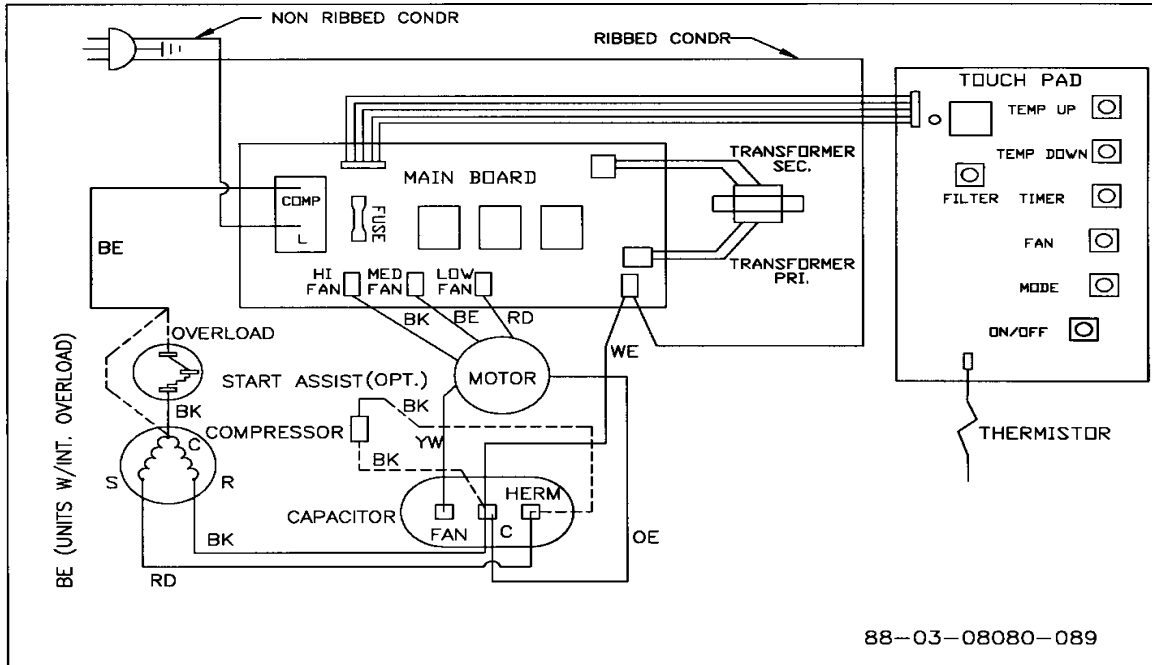

This Owner's Manual is provided and hosted by [Appliance Factory Parts](#).

CLIMETTE CH1026TCR-B Owner's Manual

[Shop genuine replacement parts for CLIMETTE
CH1026TCR-B](#)

[Find Your CLIMETTE Air Conditioner Parts - Select From 63 Models](#)

----- Manual continues below -----

"WALL MODULE"

INTERNATIONAL COMFORT ROOM AIR CONDITIONER SERVICE PARTS LIST

ICP_U_TTW-04

MODEL	REV	BTUH	VOLTS	AMPS COOL	AMPS HEAT	WATTS COOL	WATTS HEAT	E.E.R.	WIRING DIAGRAM	OZ. OF R22
INTERNATIONAL COMFORT										
CH1026TCR	B	10000	230/208	4.8/5.0	15.4/14.0	935	3560/2940	9.4	880308080100	21.25
CH1026TCR	C	10000	230/208	4.8/5.0	15.4/14.0	935	3560/2940	9.4	880308080100	21.25

ITEM	DESCRIPTION	PART NO.		
			CH1026TCR	CH1026TCR
1	DEC FRONT ASM	114000970004	1	1
2	FRAME-TRIM CENTER	114000410001	2	2
3	FRAME-TRIM END	114000420001	2	2
4	CABINET	114000400002	1	1
5	FILTER	114001010001	1	1
6	GRILLE REAR LH WIRE	114000780001	2	2
9	FRONT NAMEPLATE	881606680007	1	1
10	GRILLE REAR	114000830001	1	1
NI	CARTON TTW	131108630010	1	1
NI	CLAM SHELL TOP REDES	131108640001	1	1
NI	CLAM SHELL BOTTOM TTW RE	131108650001	1	1
NI	INSTRUCTION BOOK TTW RE	23112250N003	1	1

CH1026TCR
CH1026TCR

* NOTE: ALL PRICING SUBJECT TO CHANGE.

CHASSIS ASSEMBLY

ICP_U_TTW-04

ITEM	DESCRIPTION	PART NO.	CH1026TCR	CH1026TCR
			B	C
1	FAN	113900420001	1	1
2	SHROUD	114000600003	1	1
3	MOTOR	114090000004	1	1
4	MOUNT MOTOR	114000160001	1	1
5	BULKHEAD	114000050001	1	1
6	HOUSING-BLOWER	114000080001	1	1
7	WHEEL-BLOWER	113900040002	1	1
8	VENTURI COOL HT/CL	114000040002	.	.
9	DOOR-VENT	114000100001	1	1
10	VENTURI INSERT	114000090002	1	1
11	HEATER ELECTRIC 230V 3.5KW	113900380008	1	1
NI	CLAMP FAN AND BLOWER WHEEL	113900800001	2	2