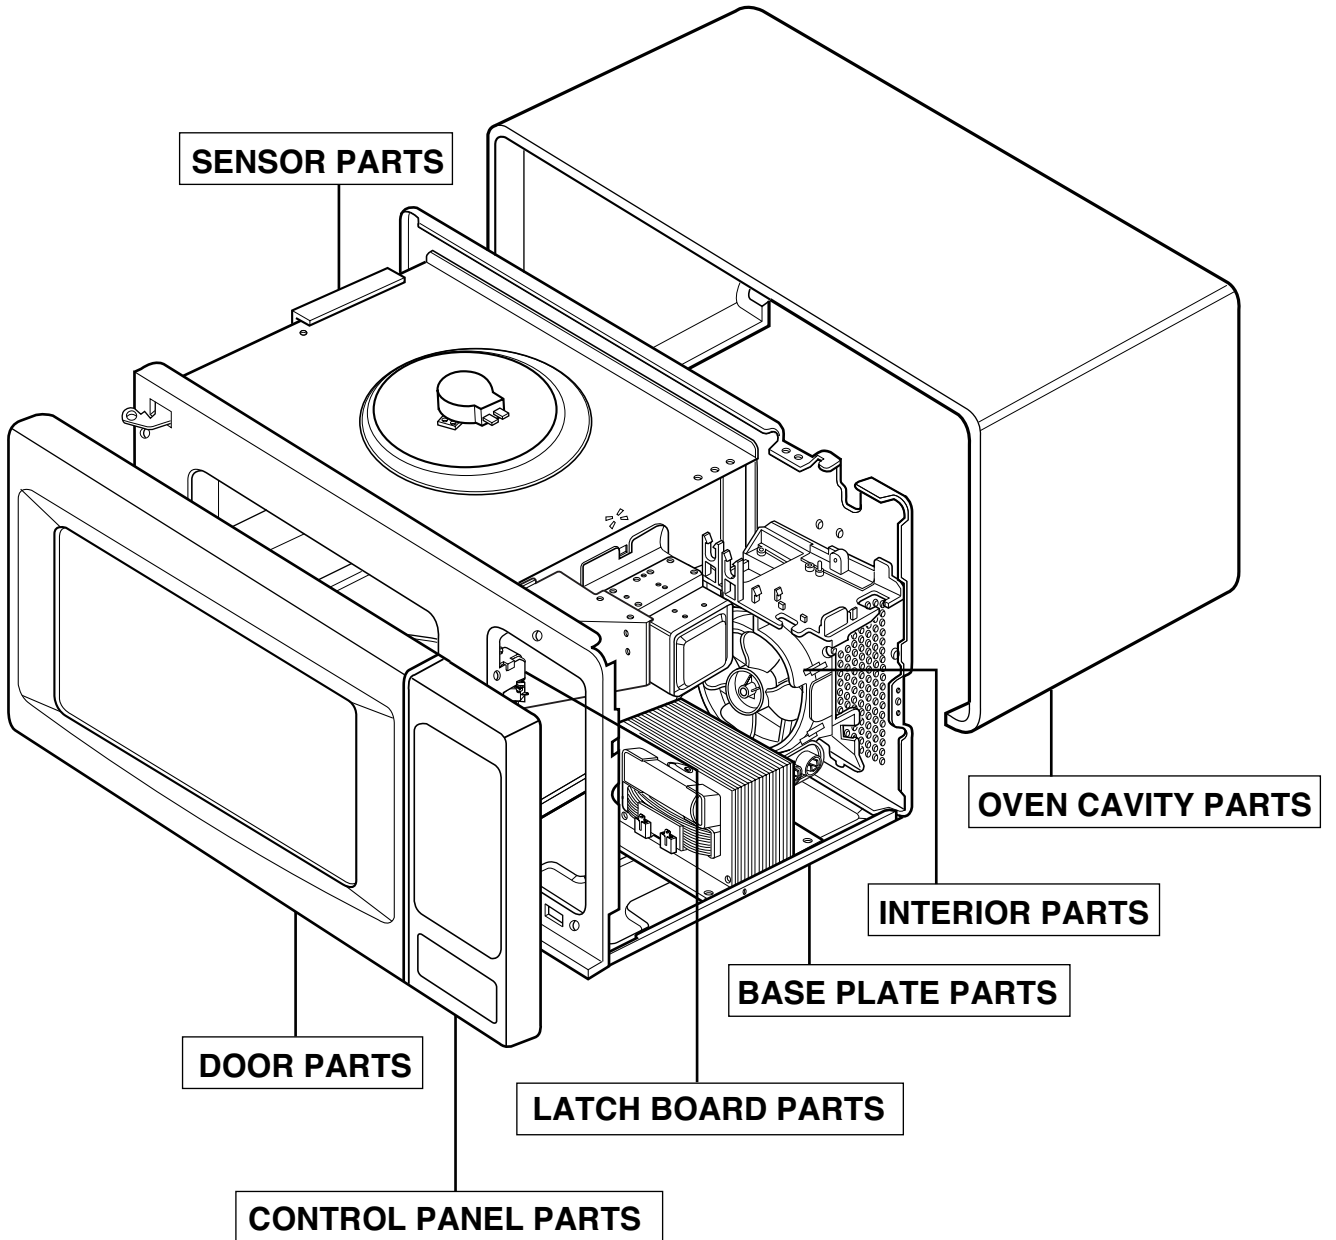

This Owner's Manual is provided and hosted by Appliance Factory Parts.

WHIRLPOOL GT4185SKB Owner's Manual

[Shop genuine replacement parts for WHIRLPOOL
GT4185SKB](#)

DOOR PARTS

For model: GT4185SK

[Find Your WHIRLPOOL Microwave Parts - Select From 1350 Models](#)

----- Manual continues below -----

EXPLODED VIEW

INTRODUCTION

MODEL: GT4185SKB
GT4185SKT
GT4185SKQ
GT4185SKS

DOOR PARTS

For model: GT4185SK

CONTROLLER PARTS

For model: GT4185SKB
GT4185SKT
GT4185SKQ

For model: GT4185SKS

OVEN CAVITY PARTS

For model: GT4185SK

LATCH BOARD PARTS

For model: GT4185SK

INTERIOR PARTS

For model: GT4185SK

BASE PLATE PARTS