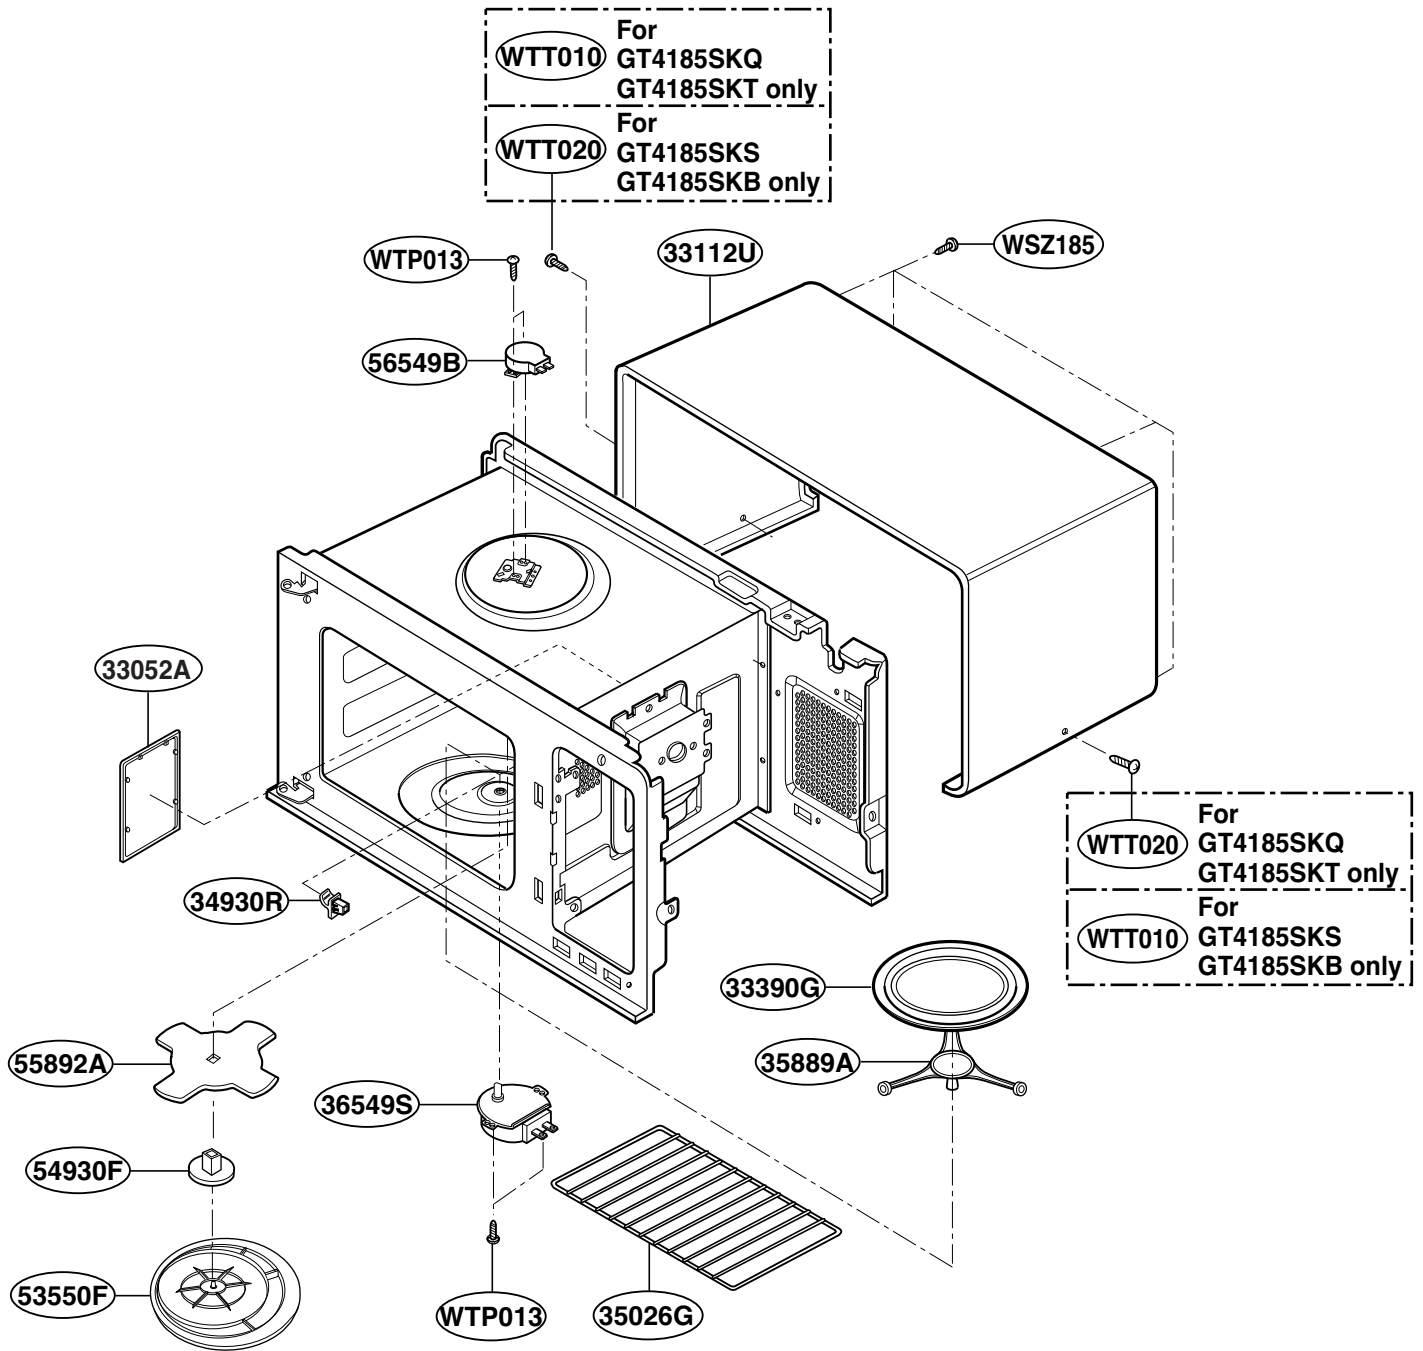

This Owner's Manual is provided and hosted by Appliance Factory Parts.

WHIRLPOOL GT4185SKB Owner's Manual

[Shop genuine replacement parts for WHIRLPOOL
GT4185SKB](#)

DOOR PARTS

For model: GT4185SK

[Find Your WHIRLPOOL Microwave Parts - Select From 1350 Models](#)

----- Manual continues below -----

EXPLODED VIEW

INTRODUCTION

MODEL: GT4185SKB
GT4185SKT
GT4185SKQ
GT4185SKS

DOOR PARTS

For model: GT4185SK

CONTROLLER PARTS

For model: GT4185SKB
GT4185SKT
GT4185SKQ

For model: GT4185SKS

OVEN CAVITY PARTS

For model: GT4185SK

LATCH BOARD PARTS

For model: GT4185SK

INTERIOR PARTS

For model: GT4185SK

BASE PLATE PARTS

For model: GT4185SK

SENSOR PARTS

For model: GT4185SK