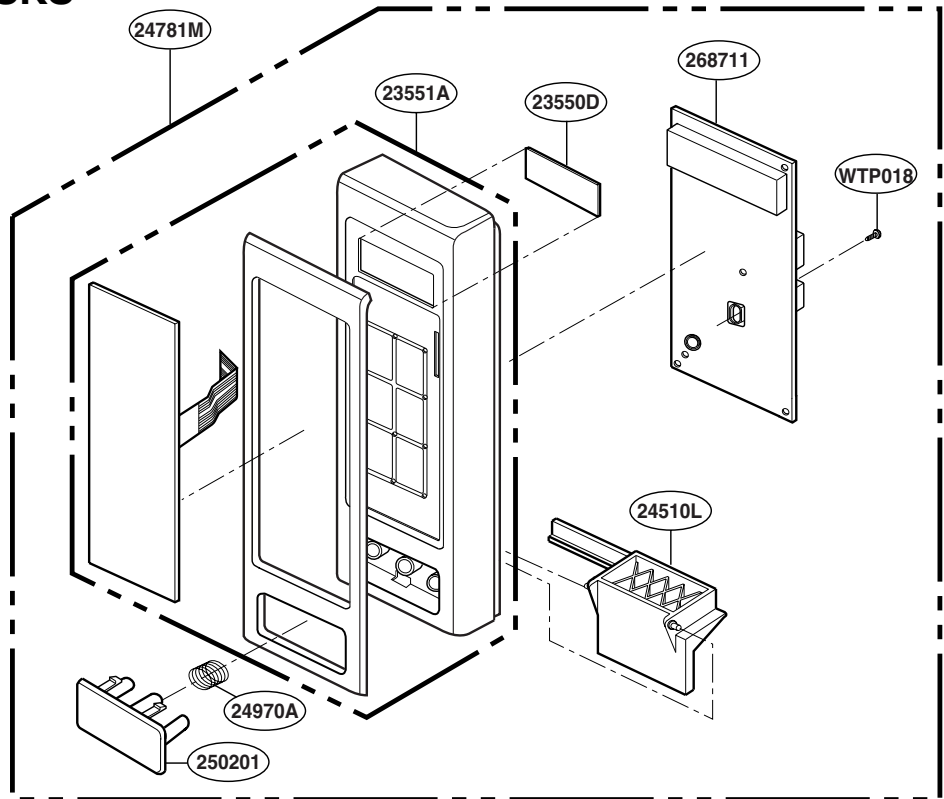

This Owner's Manual is provided and hosted by Appliance Factory Parts.

WHIRLPOOL GT4185SKB Owner's Manual

[Shop genuine replacement parts for WHIRLPOOL
GT4185SKB](#)

DOOR PARTS

For model: GT4185SK

[Find Your WHIRLPOOL Microwave Parts - Select From 1350 Models](#)

----- Manual continues below -----

EXPLODED VIEW

INTRODUCTION

MODEL: GT4185SKB
GT4185SKT
GT4185SKQ
GT4185SKS

DOOR PARTS

For model: GT4185SK

CONTROLLER PARTS

For model: GT4185SKB
GT4185SKT
GT4185SKQ

For model: GT4185SKS

OVEN CAVITY PARTS

For model: GT4185SK

LATCH BOARD PARTS

For model: GT4185SK

INTERIOR PARTS

For model: GT4185SK

BASE PLATE PARTS