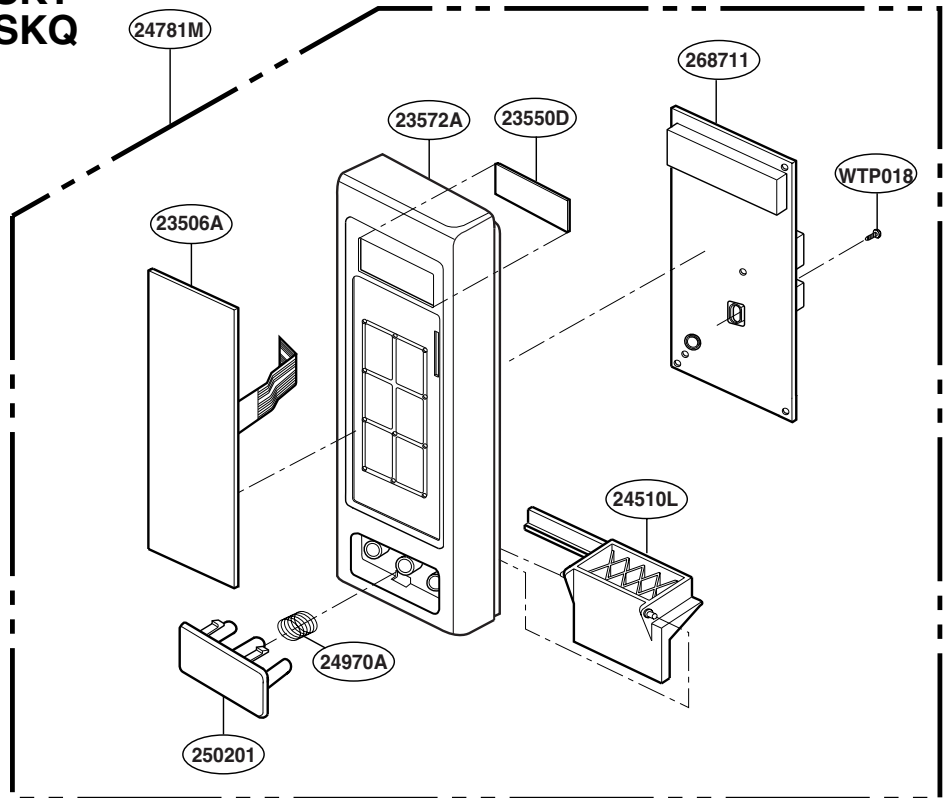

This Owner's Manual is provided and hosted by Appliance Factory Parts.

WHIRLPOOL GT4185SKB Owner's Manual

[Shop genuine replacement parts for WHIRLPOOL
GT4185SKB](#)

DOOR PARTS

For model: GT4185SK

[Find Your WHIRLPOOL Microwave Parts - Select From 1350 Models](#)

----- Manual continues below -----

EXPLODED VIEW

INTRODUCTION

MODEL: GT4185SKB
GT4185SKT
GT4185SKQ
GT4185SKS

DOOR PARTS

For model: GT4185SK

CONTROLLER PARTS

For model: GT4185SKB
GT4185SKT
GT4185SKQ

For model: GT4185SKS

OVEN CAVITY PARTS

For model: GT4185SK

LATCH BOARD PARTS

For model: GT4185SK

INTERIOR PARTS

For model: GT4185SK

BASE PLATE PARTS