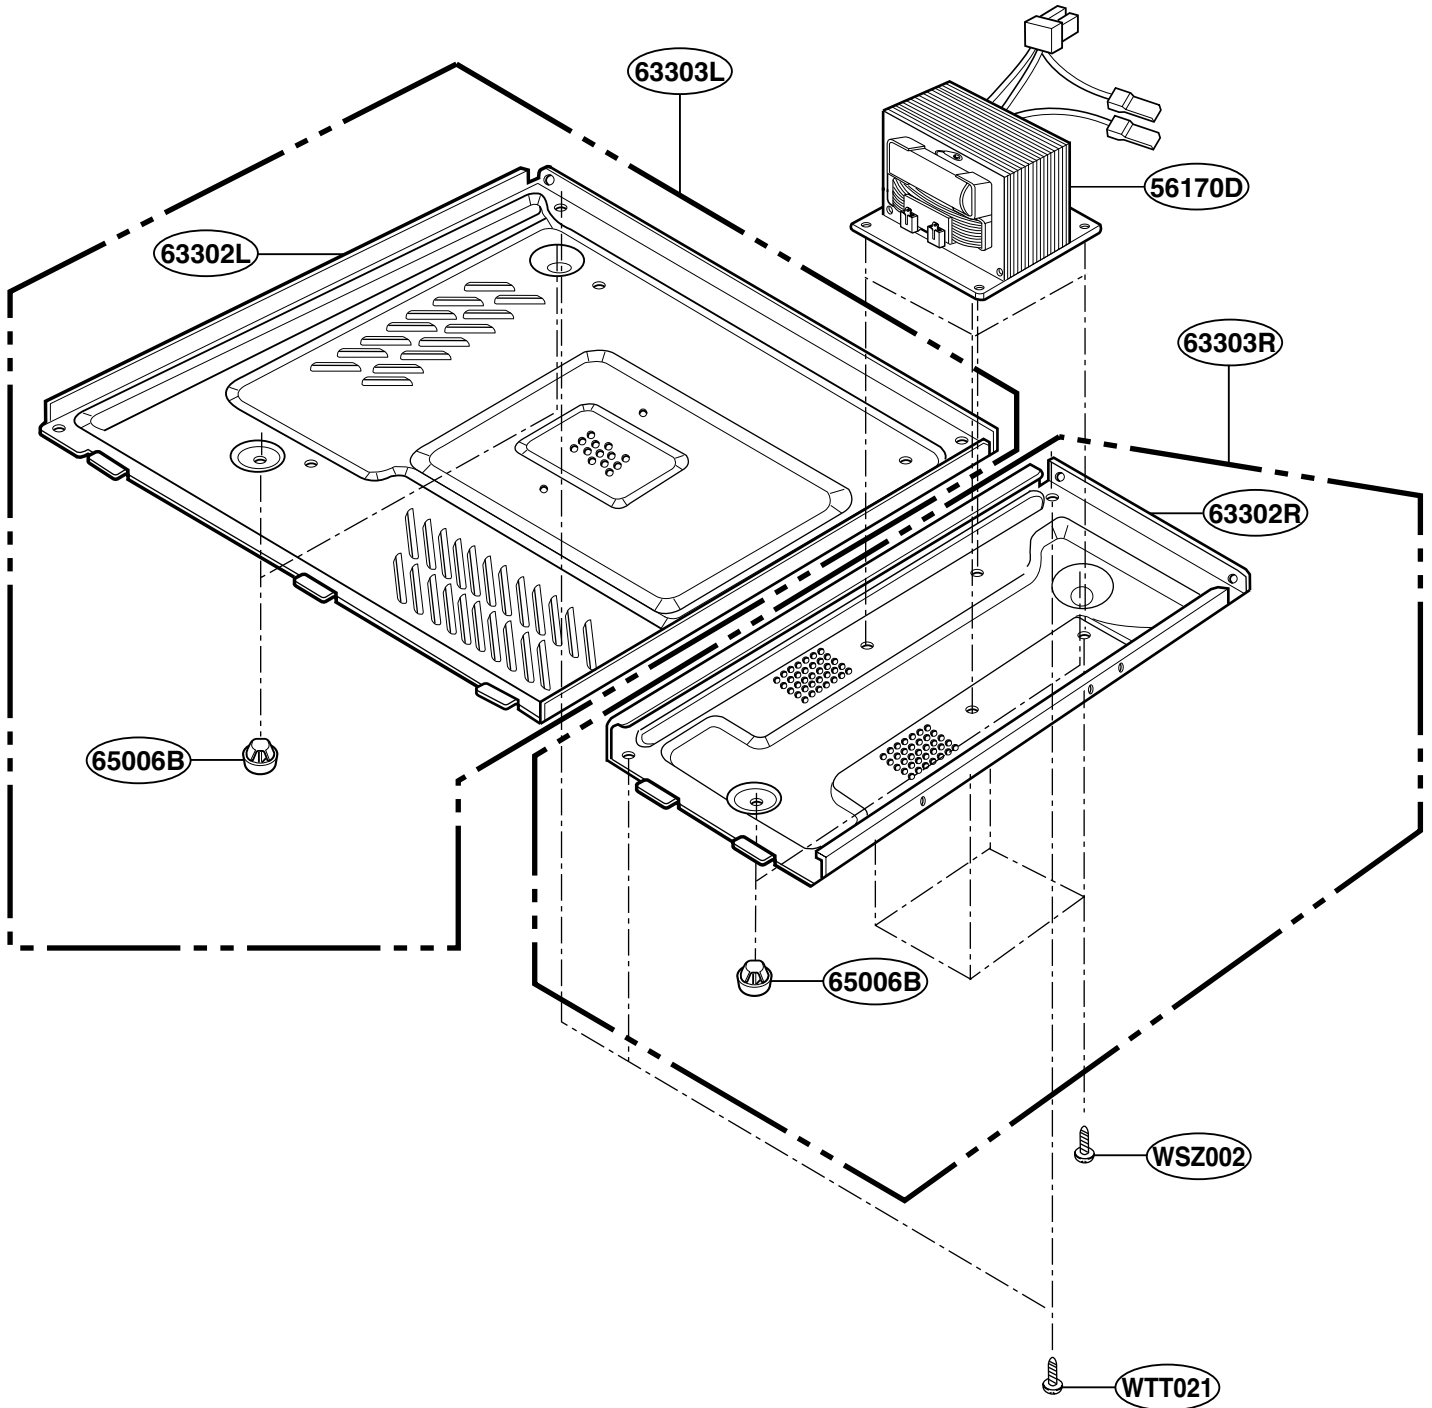

----- Manual continues below -----

EXPLODED VIEW

INTRODUCTION

MODEL: GT4185SKB
GT4185SKT
GT4185SKQ
GT4185SKS

DOOR PARTS

For model: GT4185SK

CONTROLLER PARTS

For model: GT4185SKB
GT4185SKT
GT4185SKQ

For model: GT4185SKS

OVEN CAVITY PARTS

For model: GT4185SK

LATCH BOARD PARTS

For model: GT4185SK

INTERIOR PARTS

For model: GT4185SK

BASE PLATE PARTS

For model: GT4185SK

SENSOR PARTS

For model: GT4185SK