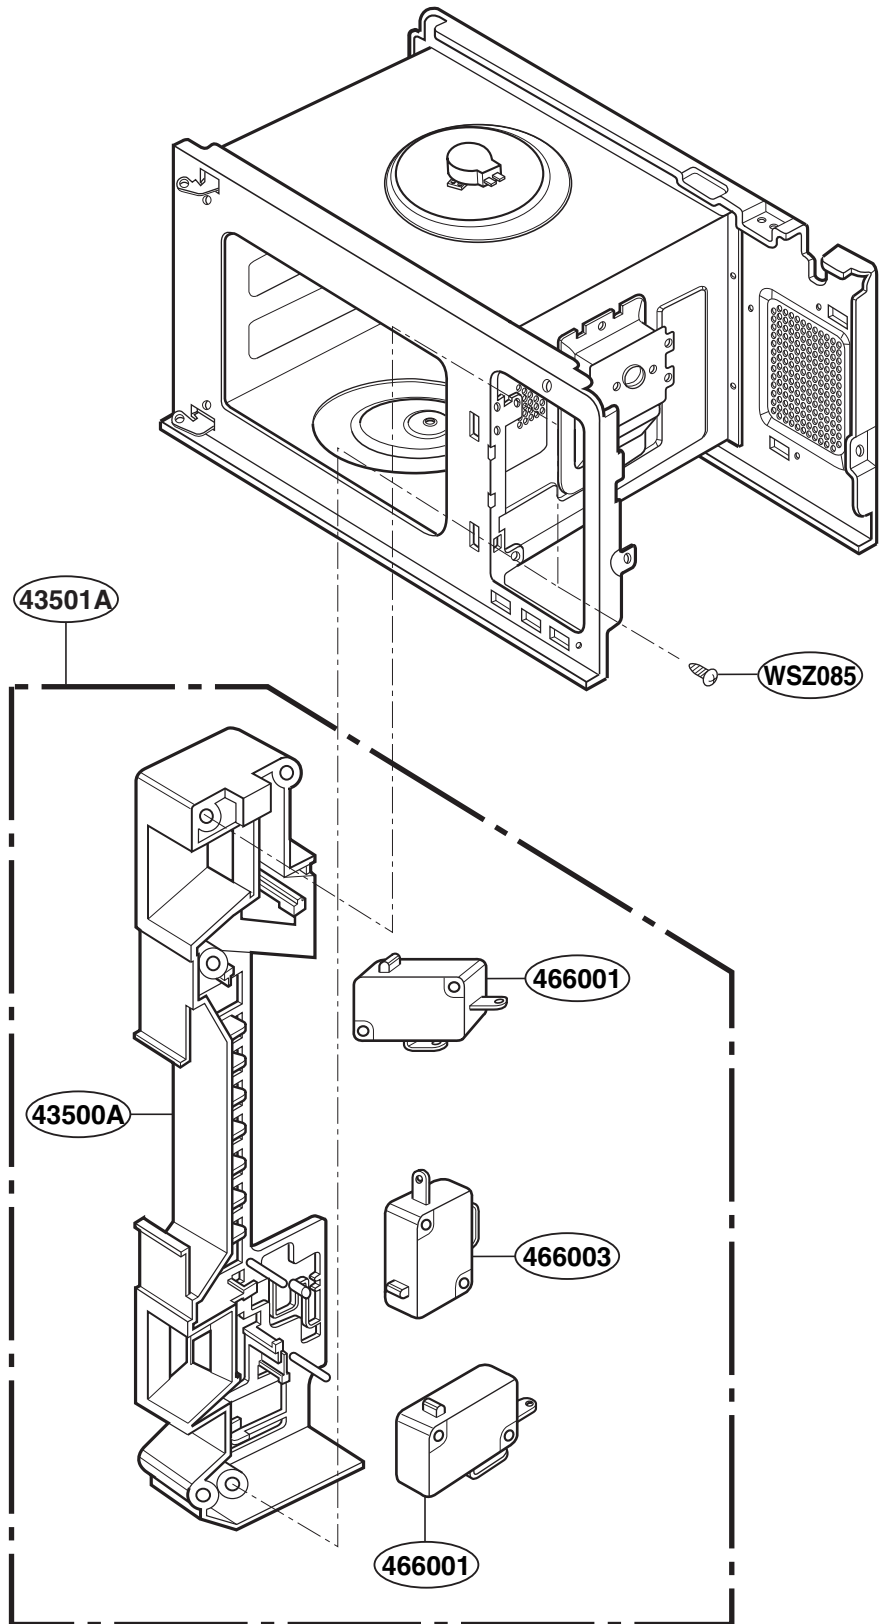

----- Manual continues below -----

EXPLODED VIEW

INTRODUCTION

MODEL: GT4185SKB
GT4185SKT
GT4185SKQ
GT4185SKS

DOOR PARTS

For model: GT4185SK

CONTROLLER PARTS

For model: GT4185SKB
GT4185SKT
GT4185SKQ

For model: GT4185SKS

OVEN CAVITY PARTS

For model: GT4185SK

LATCH BOARD PARTS

For model: GT4185SK

INTERIOR PARTS

For model: GT4185SK

BASE PLATE PARTS

For model: GT4185SK

SENSOR PARTS

For model: GT4185SK