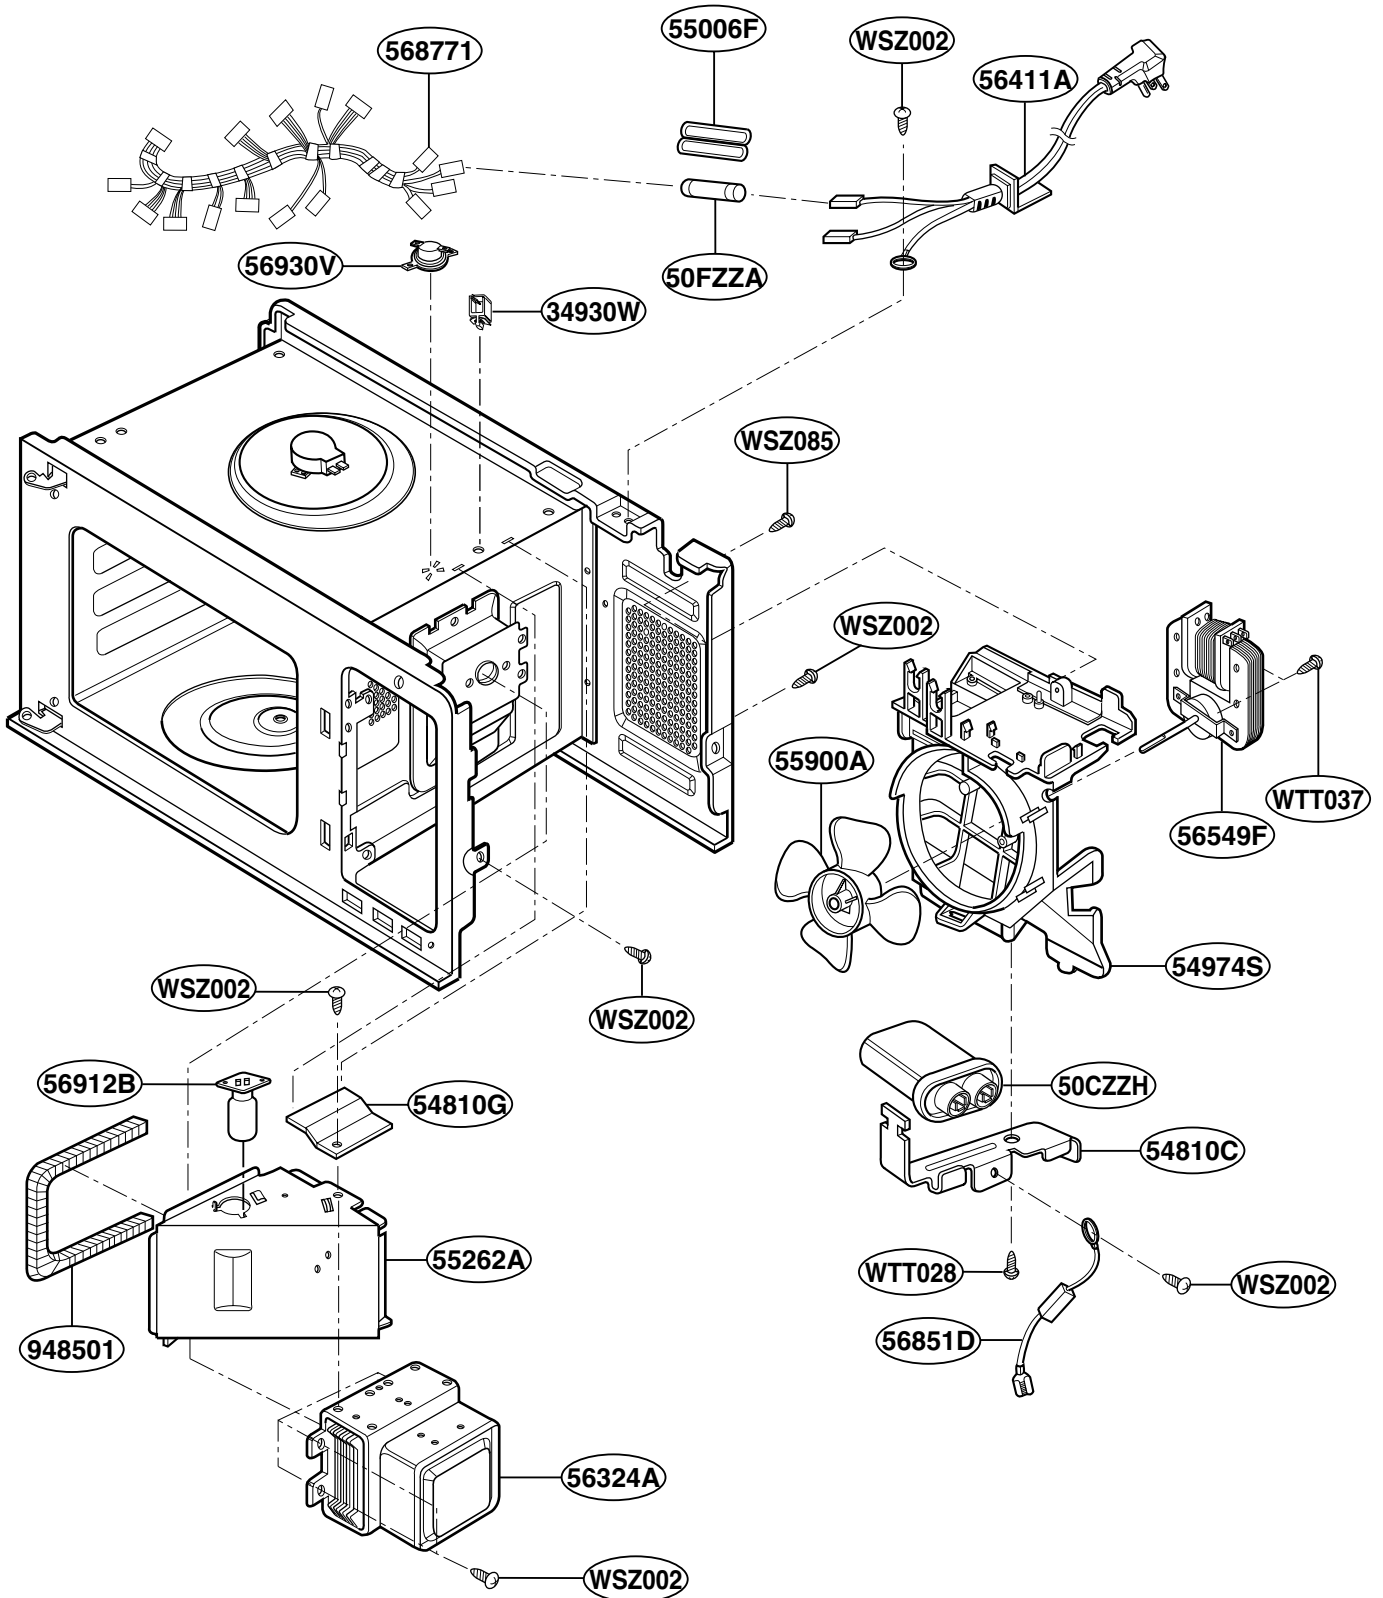

----- Manual continues below -----

EXPLODED VIEW

INTRODUCTION

MODEL: GT4185SKB
GT4185SKT
GT4185SKQ
GT4185SKS

DOOR PARTS

For model: GT4185SK

CONTROLLER PARTS

For model: GT4185SKB
GT4185SKT
GT4185SKQ

For model: GT4185SKS

OVEN CAVITY PARTS

For model: GT4185SK

LATCH BOARD PARTS

For model: GT4185SK

INTERIOR PARTS

For model: GT4185SK

BASE PLATE PARTS

For model: GT4185SK

SENSOR PARTS

For model: GT4185SK