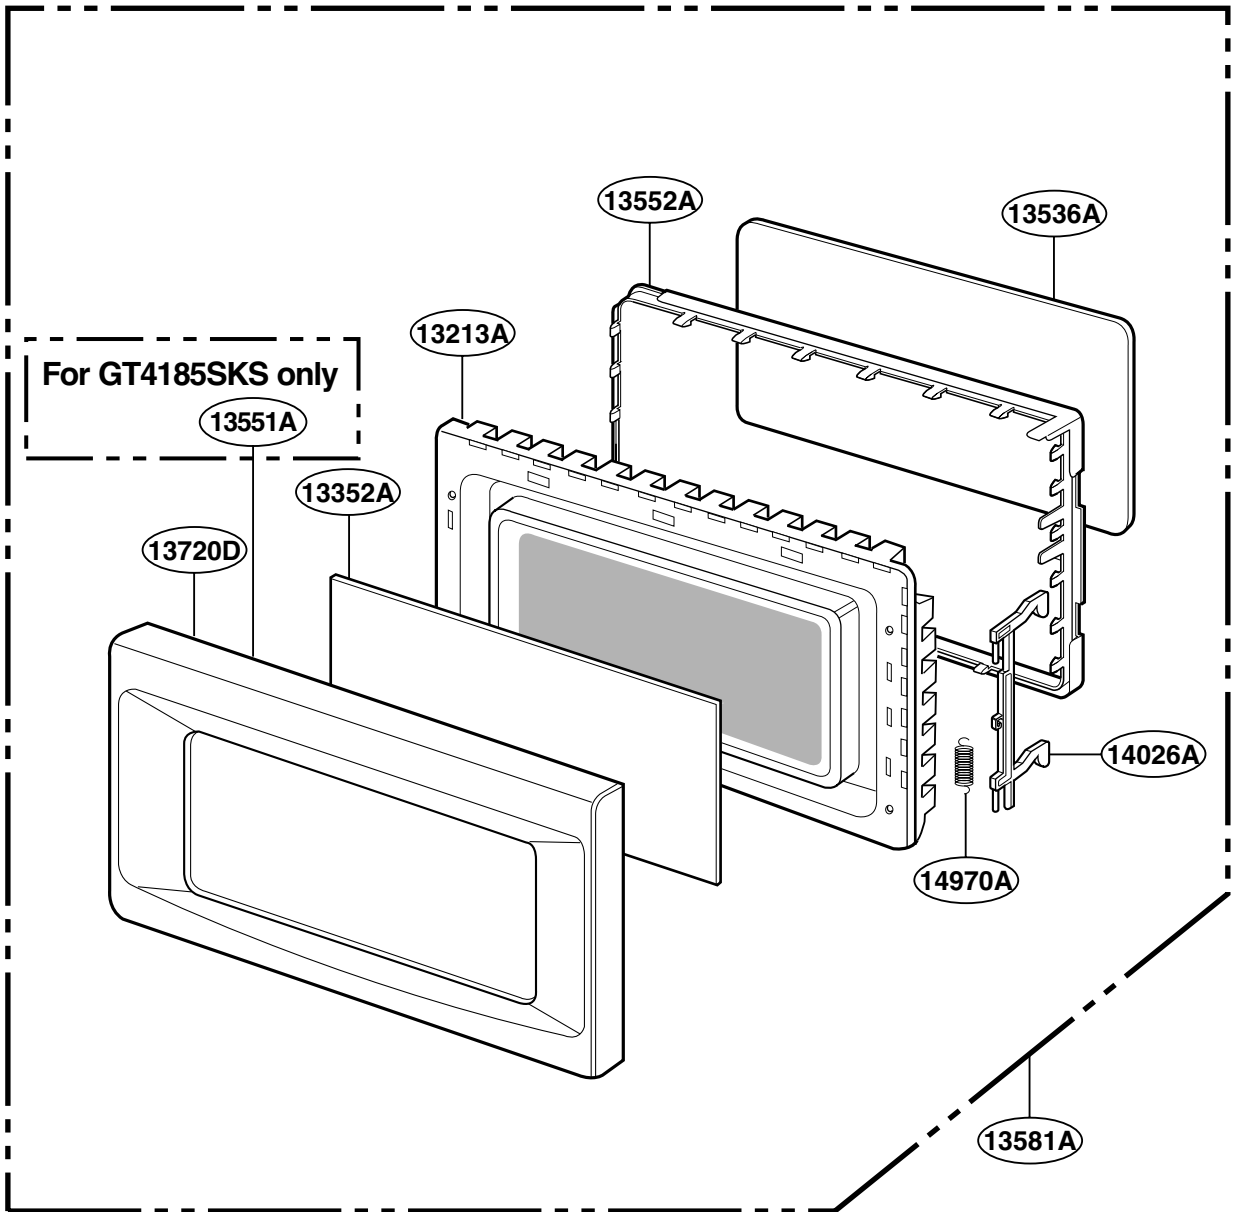

----- Manual continues below -----

EXPLODED VIEW

INTRODUCTION

MODEL: GT4185SKB
GT4185SKT
GT4185SKQ
GT4185SKS

DOOR PARTS

For model: GT4185SK

CONTROLLER PARTS

For model: GT4185SKB
GT4185SKT
GT4185SKQ

For model: GT4185SKS

OVEN CAVITY PARTS

For model: GT4185SK

LATCH BOARD PARTS

For model: GT4185SK

INTERIOR PARTS

For model: GT4185SK

BASE PLATE PARTS