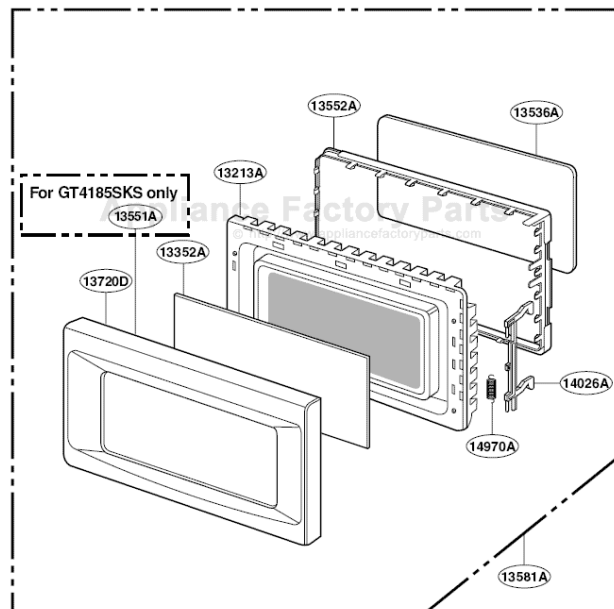

This Owner's Manual is provided and hosted by Appliance Factory Parts.

WHIRLPOOL GT4185SKB Owner's Manual

[Shop genuine replacement parts for WHIRLPOOL
GT4185SKB](#)

DOOR PARTS

For model: GT4185SK

[Find Your WHIRLPOOL Microwave Parts - Select From 1350 Models](#)

----- Manual continues below -----

EXPLODED VIEW

INTRODUCTION

MODEL: GT4185SKB
GT4185SKT
GT4185SKQ
GT4185SKS

DOOR PARTS

For model: GT4185SK

CONTROLLER PARTS

For model: GT4185SKB
GT4185SKT
GT4185SKQ

For model: GT4185SKS

OVEN CAVITY PARTS

For model: GT4185SK

LATCH BOARD PARTS

For model: GT4185SK

INTERIOR PARTS

For model: GT4185SK

BASE PLATE PARTS

For model: GT4185SK

SENSOR PARTS

For model: GT4185SK