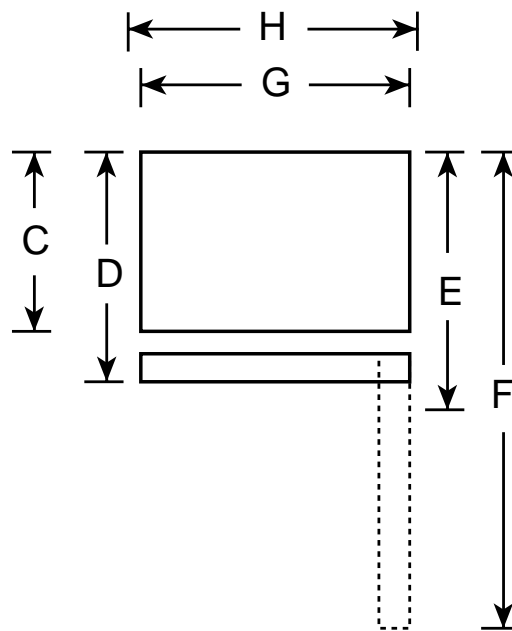

# GE GTS20ICNCC Owner's Manual

[Shop genuine replacement parts for GE GTS20ICNCC](#)

[Find Your GE Refrigerator Parts - Select From 27438 Models](#)

----- Manual continues below -----

GE Appliances

## GTS20ICN – GE 20.0 Cu. Ft. Top-Freezer Refrigerator

Dimensions (in inches)

Front View

Top View

Overall Dimensions	Height to top of hinge
	Height to top of case
	Height to mid-freezer
	Case depth without door
	Case depth less door
	Case depth with door
	Depth with fresh food
Air Clearances	Width (in.) <b>G</b>
	Width with door open 90°
	Each side (in.)
	Top (in.)
	Back (in.)