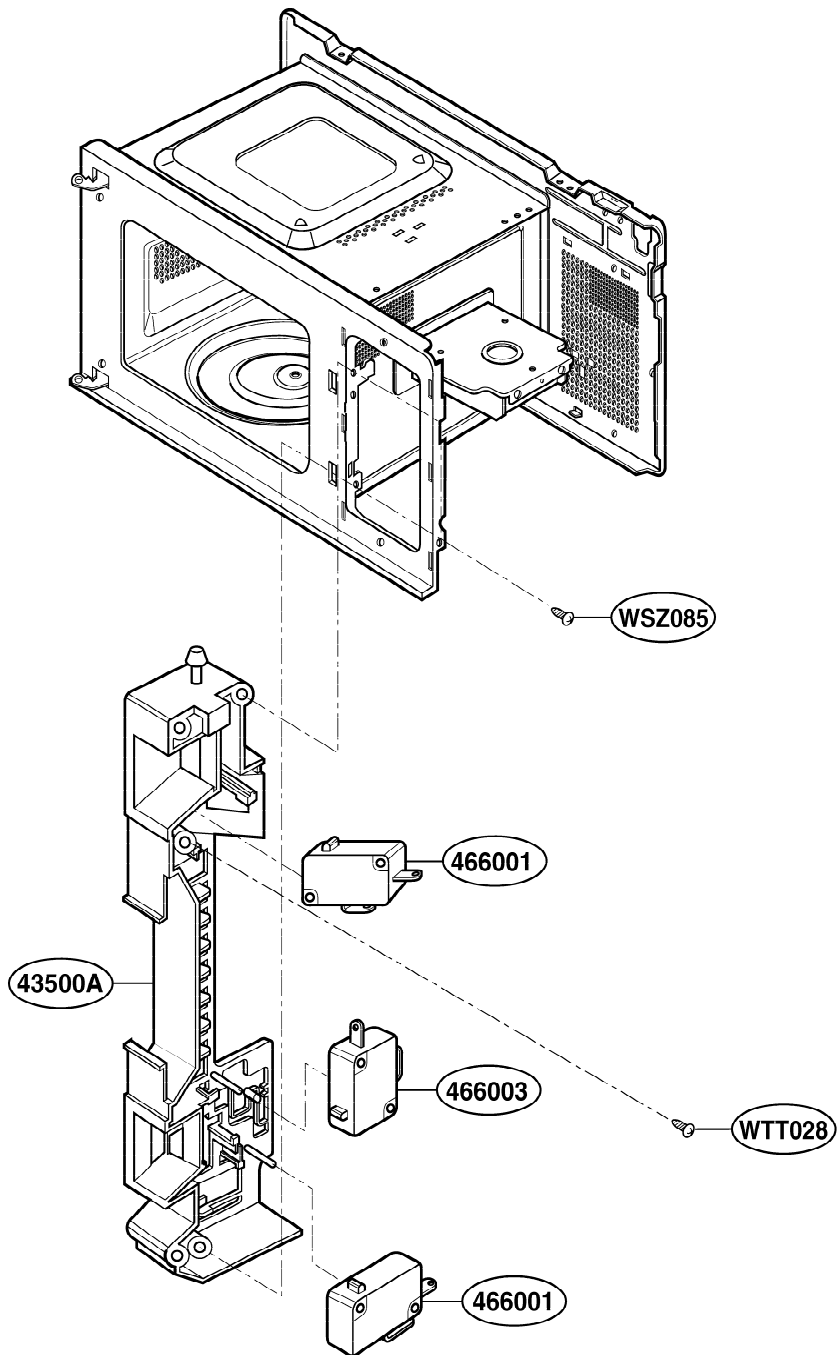

----- Manual continues below -----

EXPLODED VIEW

INTRODUCTION

JE740

P/No: 3828W5S5073

DOOR PARTS

CONTROL PANEL PARTS

OVEN CAVITY PARTS

LATCH BOARD PARTS

INTERIOR PARTS (I)

Model: JE740WK 01
JE740BK 01

Check the rating label of **Model** and order SVC parts according to the **Model No.**

INTERIOR PARTS (II)

Model: JE740WK 02
JE740BK 02

Check the rating label of **Model** and order SVC parts according to the **Model No.**

BASE PLATE PARTS