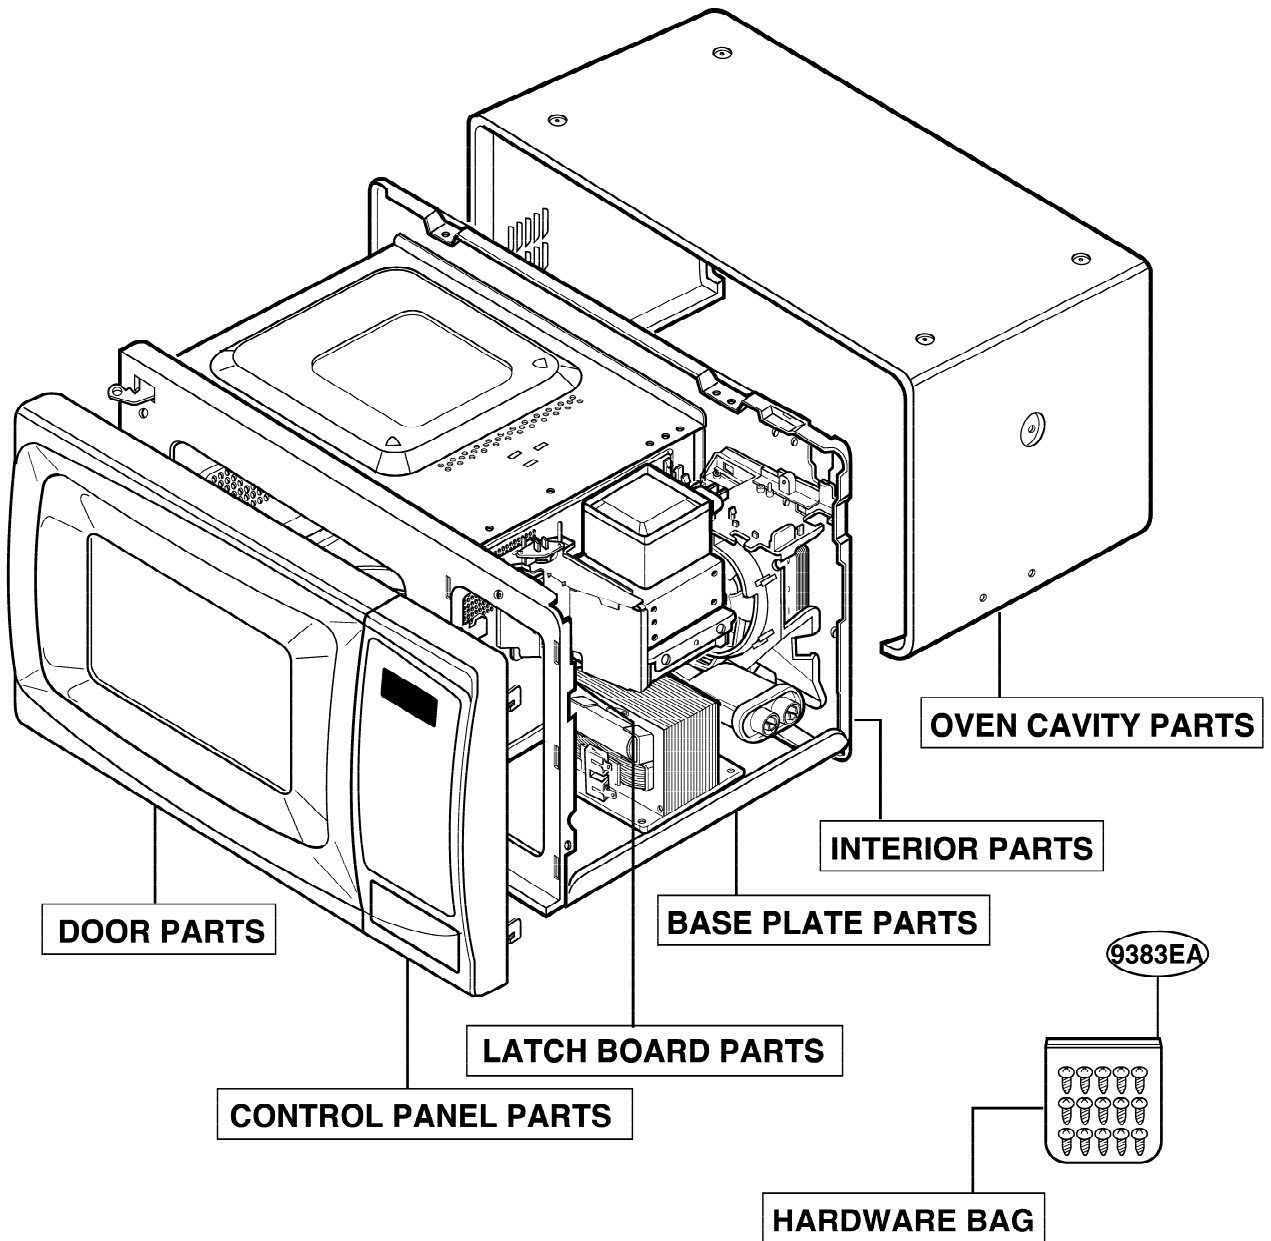

This Owner's Manual is provided and hosted by [Appliance Factory Parts](#).

GE JE740BK02 Owner's Manual

[Shop genuine replacement parts for GE JE740BK02](#)

DOOR PARTS

[Find Your GE Microwave Parts - Select From 3055 Models](#)

----- Manual continues below -----

EXPLODED VIEW

INTRODUCTION

JE740

P/No: 3828W5S5073

DOOR PARTS

CONTROL PANEL PARTS

OVEN CAVITY PARTS

LATCH BOARD PARTS

INTERIOR PARTS (I)

Model: JE740WK 01
JE740BK 01

Check the rating label of **Model** and order SVC parts according to the **Model No.**

INTERIOR PARTS (II)

Model: JE740WK 02
JE740BK 02

Check the rating label of **Model** and order SVC parts according to the **Model No.**

BASE PLATE PARTS