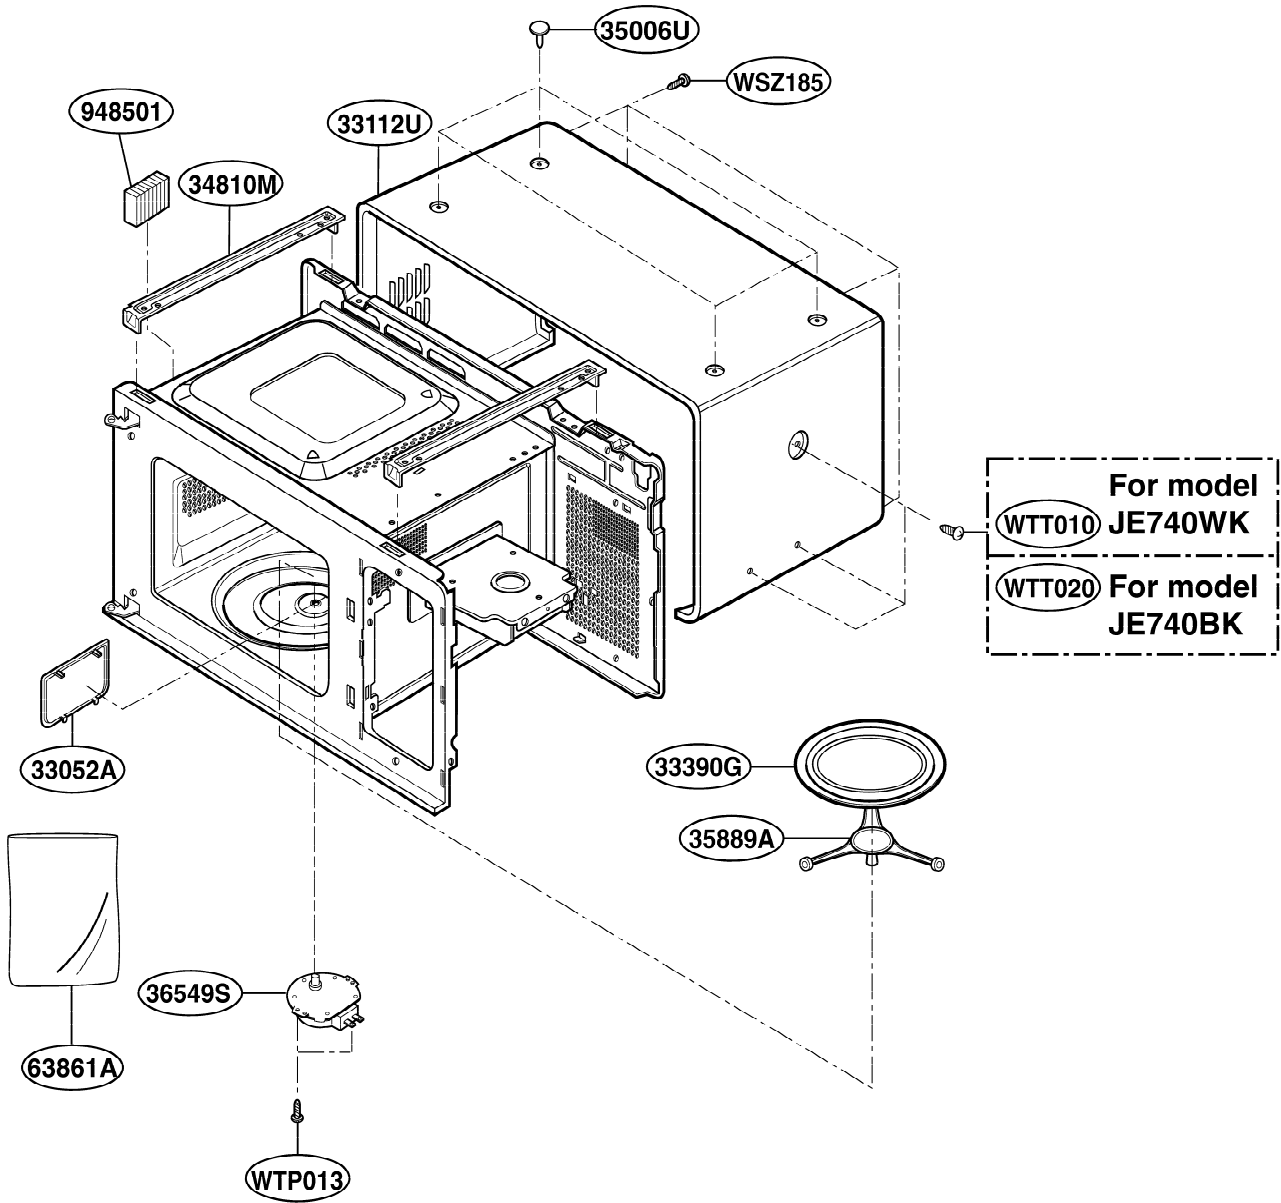

----- Manual continues below -----

EXPLODED VIEW

INTRODUCTION

JE740

P/No: 3828W5S5073

DOOR PARTS

CONTROL PANEL PARTS

OVEN CAVITY PARTS

LATCH BOARD PARTS

INTERIOR PARTS (I)

Model: JE740WK 01
JE740BK 01

Check the rating label of **Model** and order SVC parts according to the **Model No.**

INTERIOR PARTS (II)

Model: JE740WK 02
JE740BK 02

Check the rating label of **Model** and order SVC parts according to the **Model No.**

BASE PLATE PARTS