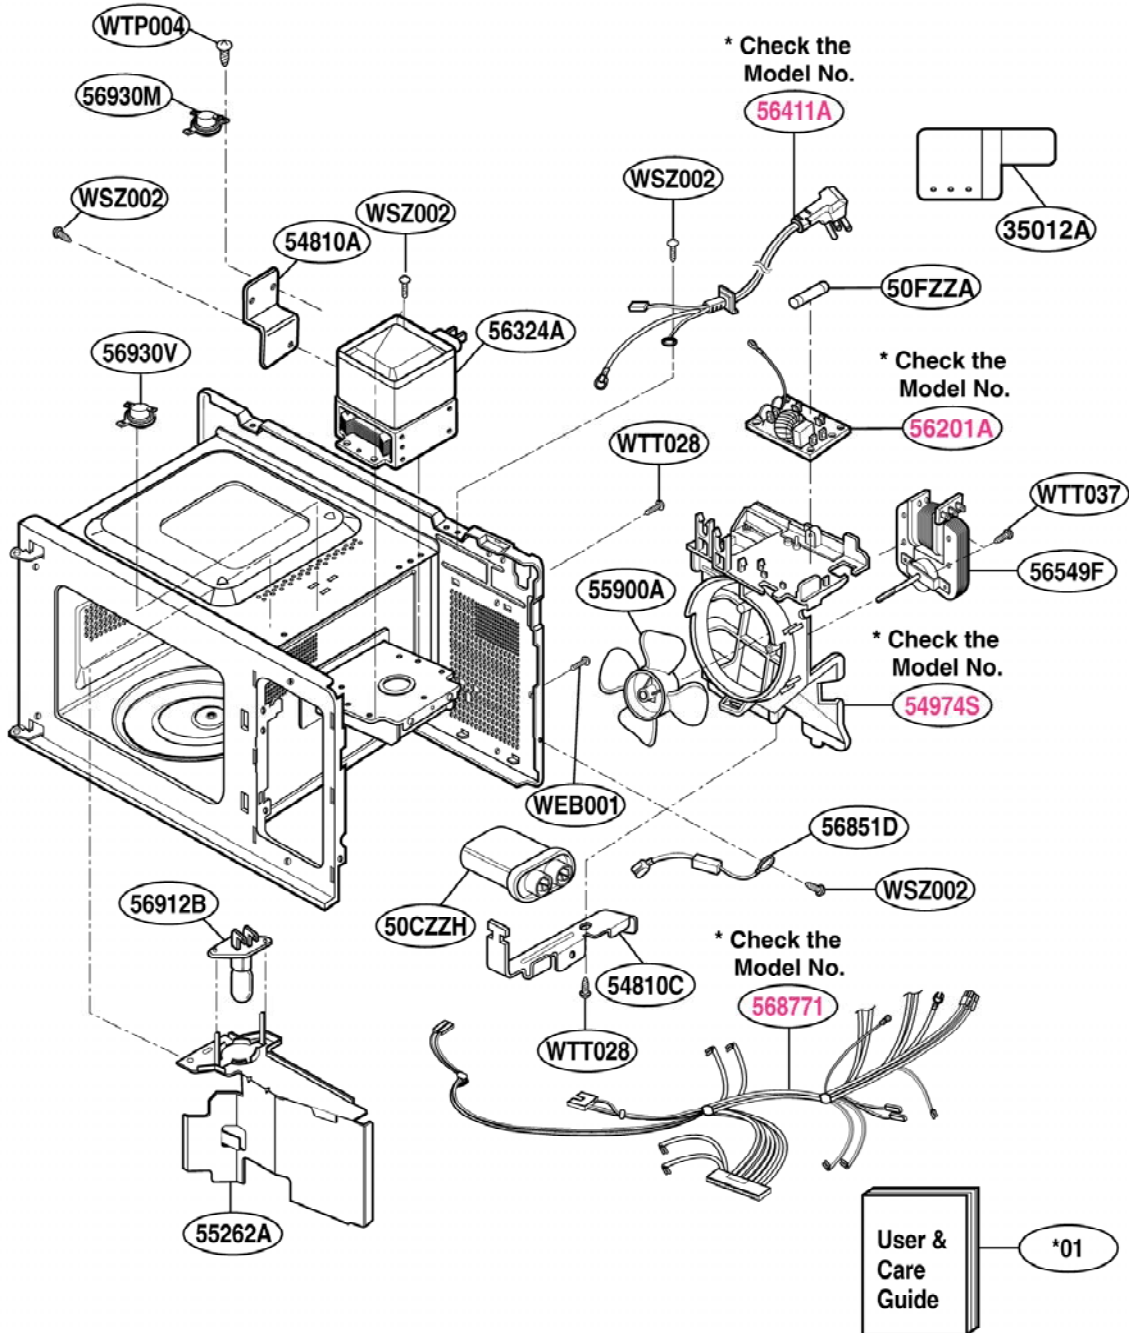

----- Manual continues below -----

EXPLODED VIEW

INTRODUCTION

JE740

P/No: 3828W5S5073

DOOR PARTS

CONTROL PANEL PARTS

OVEN CAVITY PARTS

LATCH BOARD PARTS

INTERIOR PARTS (I)

Model: JE740WK 01
JE740BK 01

Check the rating label of **Model** and order SVC parts according to the **Model No.**

INTERIOR PARTS (II)

Model: JE740WK 02
JE740BK 02

Check the rating label of **Model** and order SVC parts according to the **Model No.**

BASE PLATE PARTS