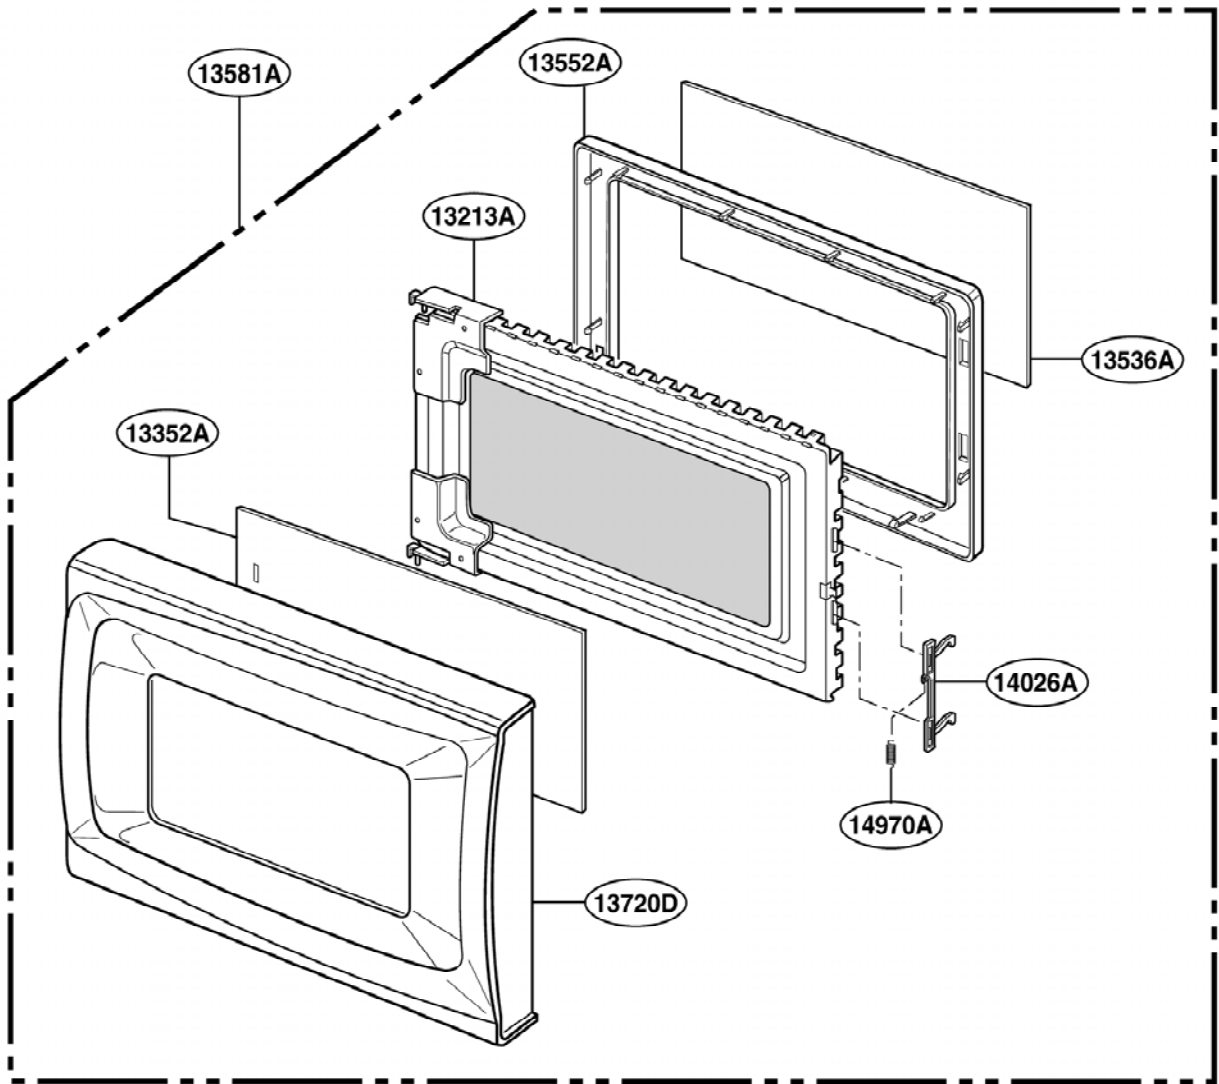

----- Manual continues below -----

EXPLODED VIEW

INTRODUCTION

JE740

P/No: 3828W5S5073

DOOR PARTS

CONTROL PANEL PARTS

OVEN CAVITY PARTS

LATCH BOARD PARTS

INTERIOR PARTS (I)

Model: JE740WK 01
JE740BK 01

Check the rating label of **Model** and order SVC parts according to the **Model No.**

INTERIOR PARTS (II)

Model: JE740WK 02
JE740BK 02

Check the rating label of **Model** and order SVC parts according to the **Model No.**

BASE PLATE PARTS