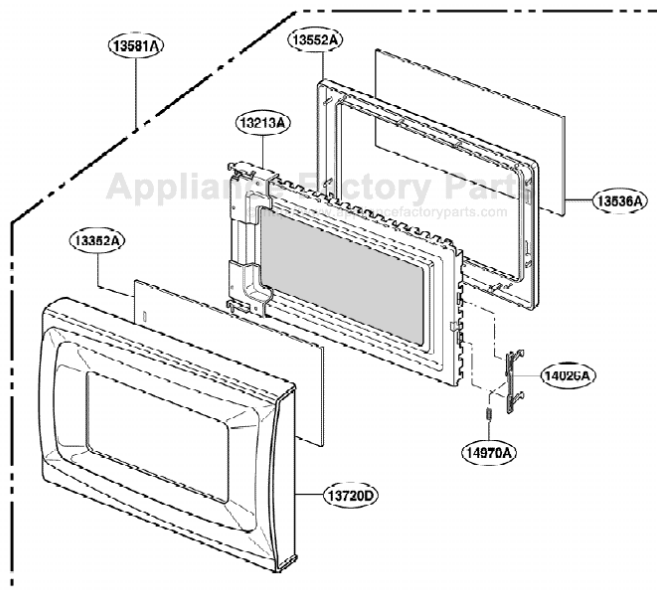

DOOR PARTS

[Find Your GE Microwave Parts - Select From 3055 Models](#)

----- Manual continues below -----