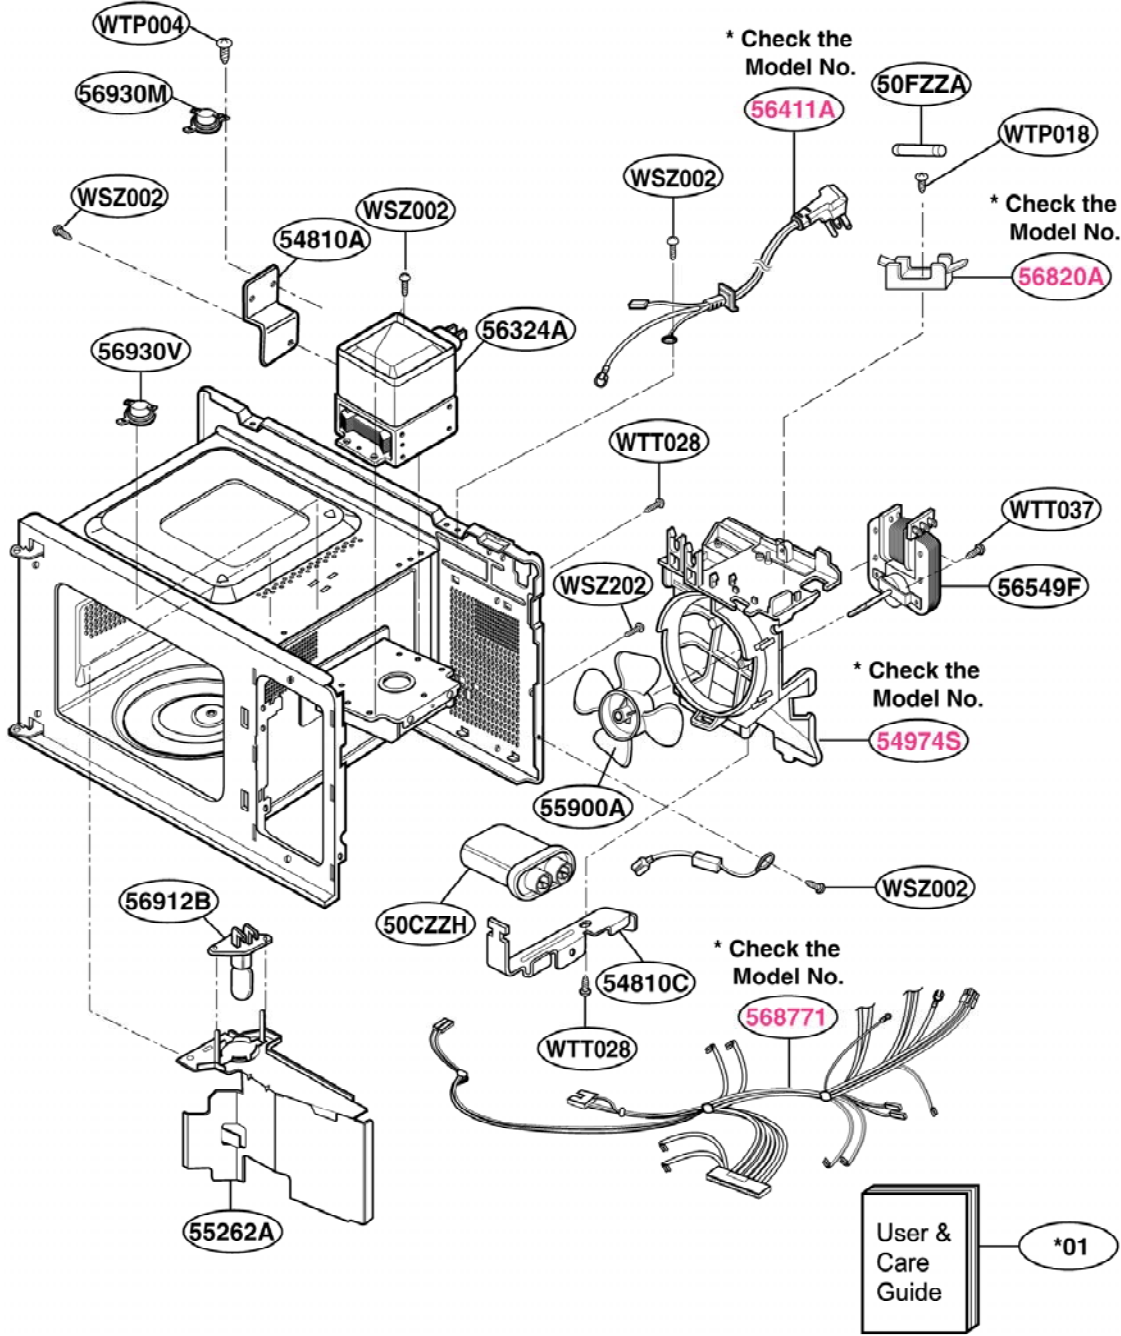

----- Manual continues below -----

EXPLODED VIEW

INTRODUCTION

JE740

P/No: 3828W5S5073

DOOR PARTS

CONTROL PANEL PARTS

OVEN CAVITY PARTS

LATCH BOARD PARTS

INTERIOR PARTS (I)

Model: JE740WK 01
JE740BK 01

Check the rating label of **Model** and order SVC parts according to the **Model No.**

INTERIOR PARTS (II)

Model: JE740WK 02
JE740BK 02

Check the rating label of **Model** and order SVC parts according to the **Model No.**

BASE PLATE PARTS