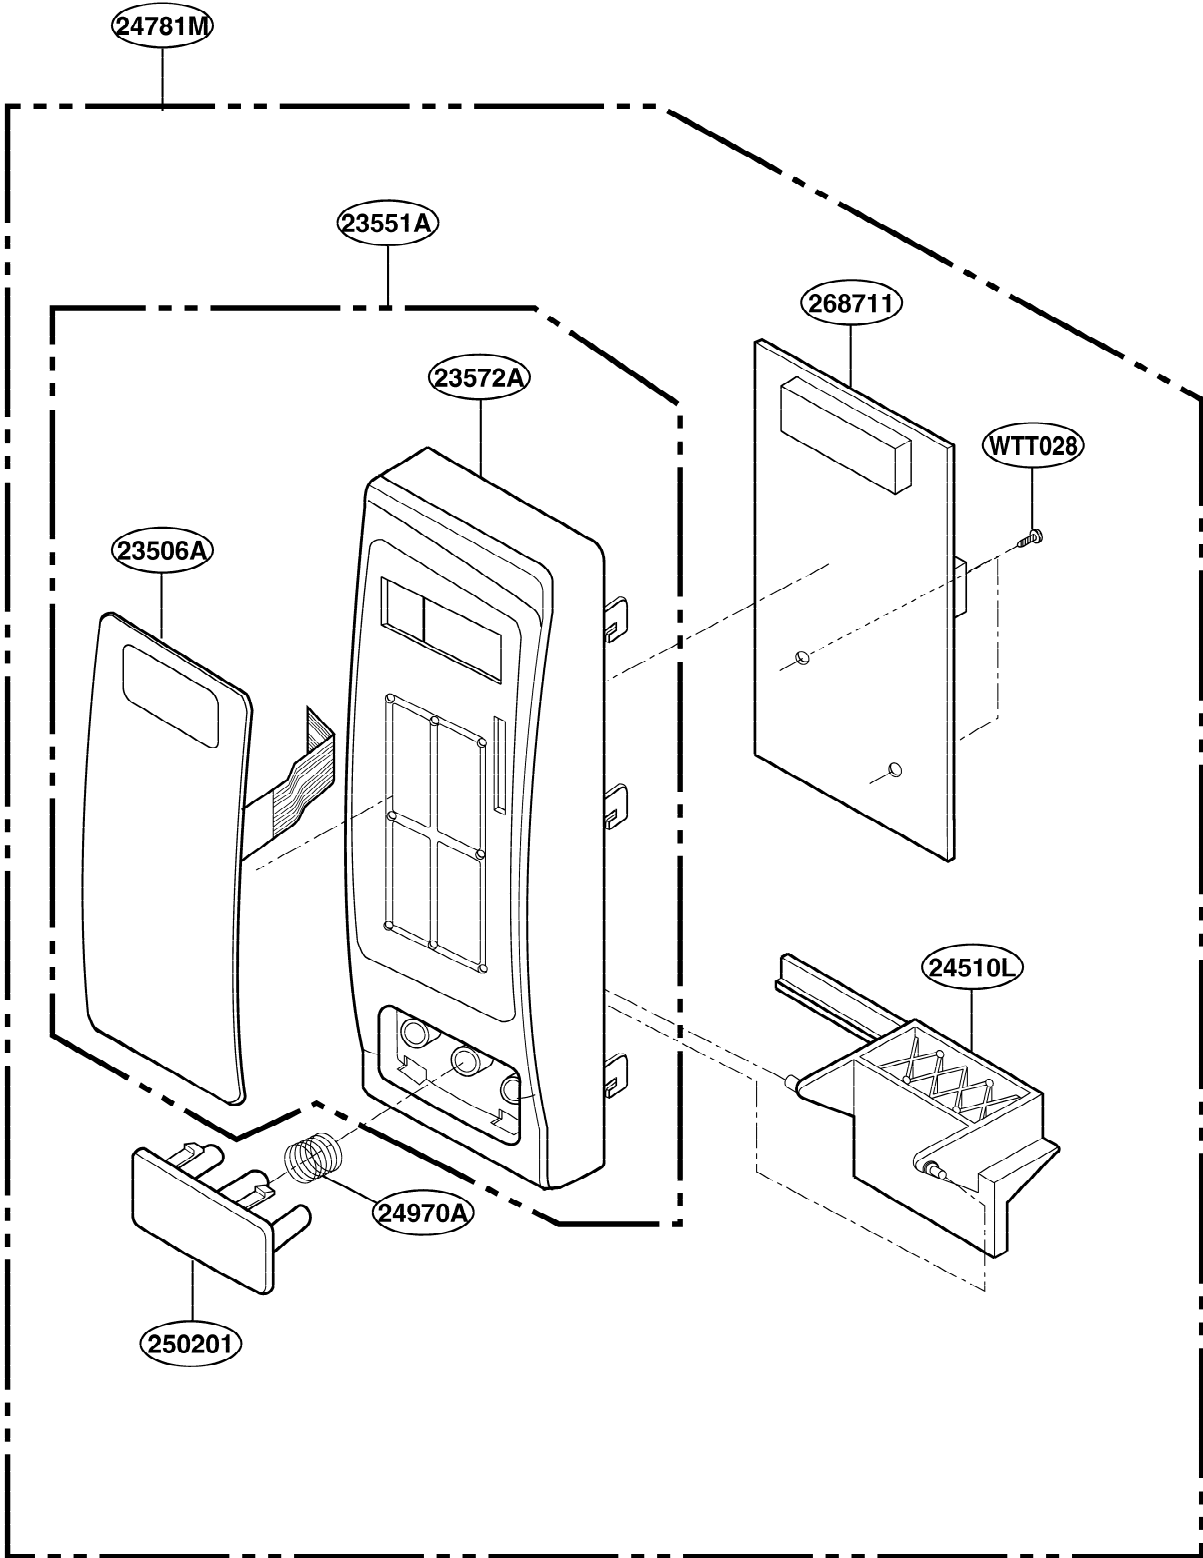

----- Manual continues below -----

EXPLODED VIEW

INTRODUCTION

JE740

P/No: 3828W5S5073

DOOR PARTS

CONTROL PANEL PARTS

OVEN CAVITY PARTS

LATCH BOARD PARTS

INTERIOR PARTS (I)

Model: JE740WK 01
JE740BK 01

Check the rating label of **Model** and order SVC parts according to the **Model No.**

INTERIOR PARTS (II)

Model: JE740WK 02
JE740BK 02

Check the rating label of **Model** and order SVC parts according to the **Model No.**

BASE PLATE PARTS