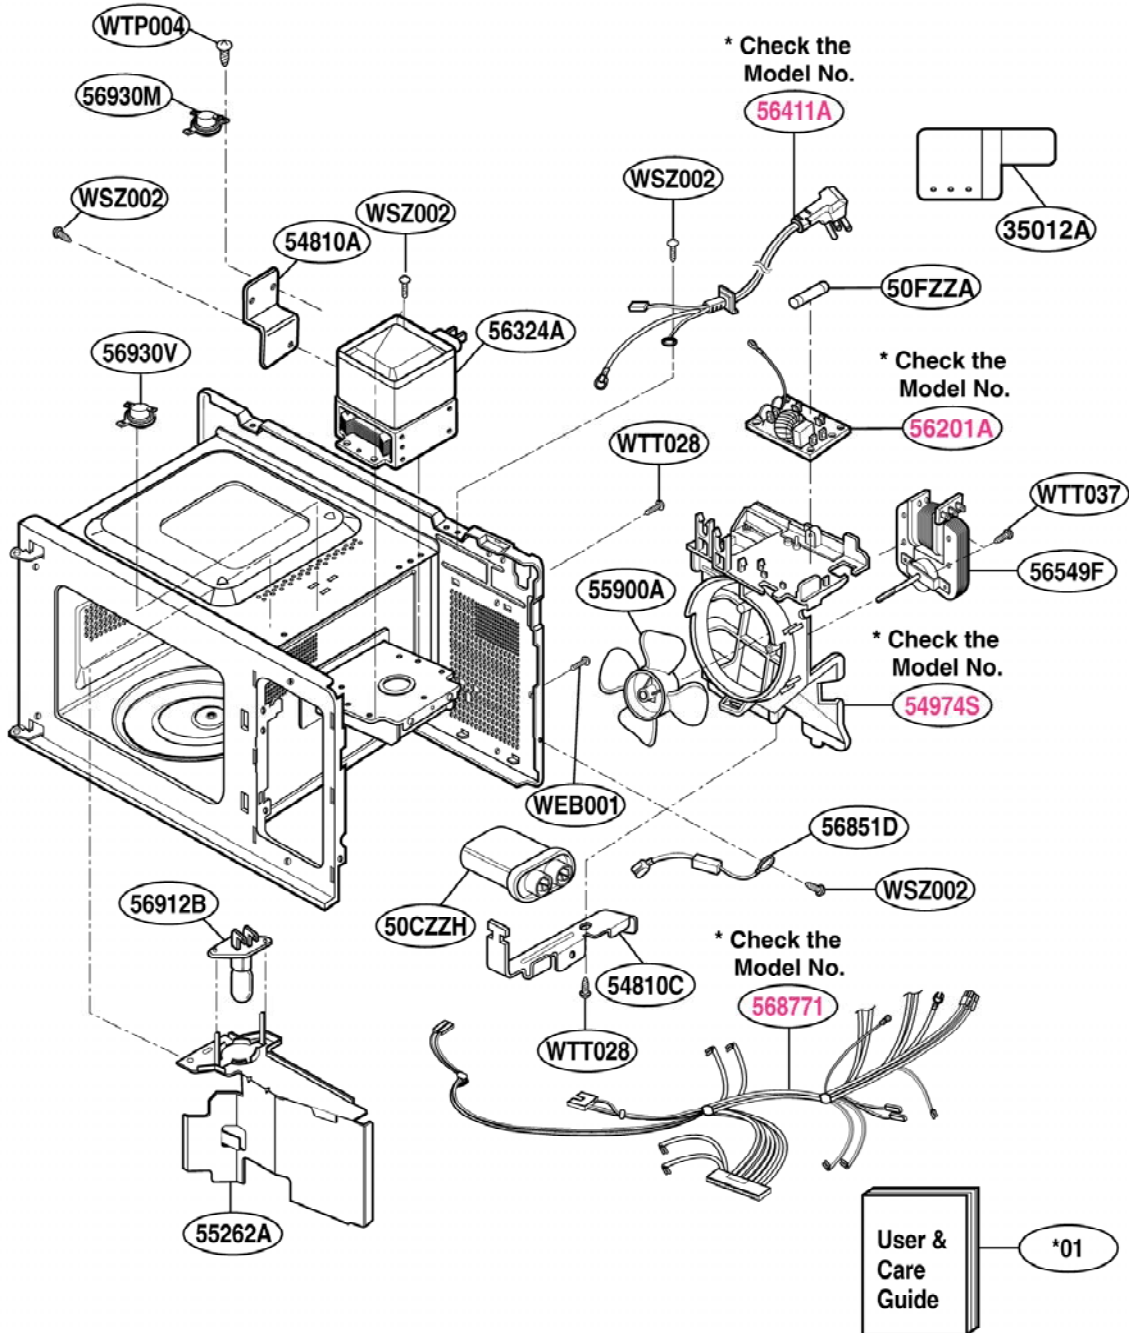

# OVEN CAVITY PARTS

# LATCH BOARD PARTS

# INTERIOR PARTS (I)

Model: JE740WK 01  
JE740BK 01

Check the rating label of **Model** and order SVC parts according to the **Model No.**

# BASE PLATE PARTS