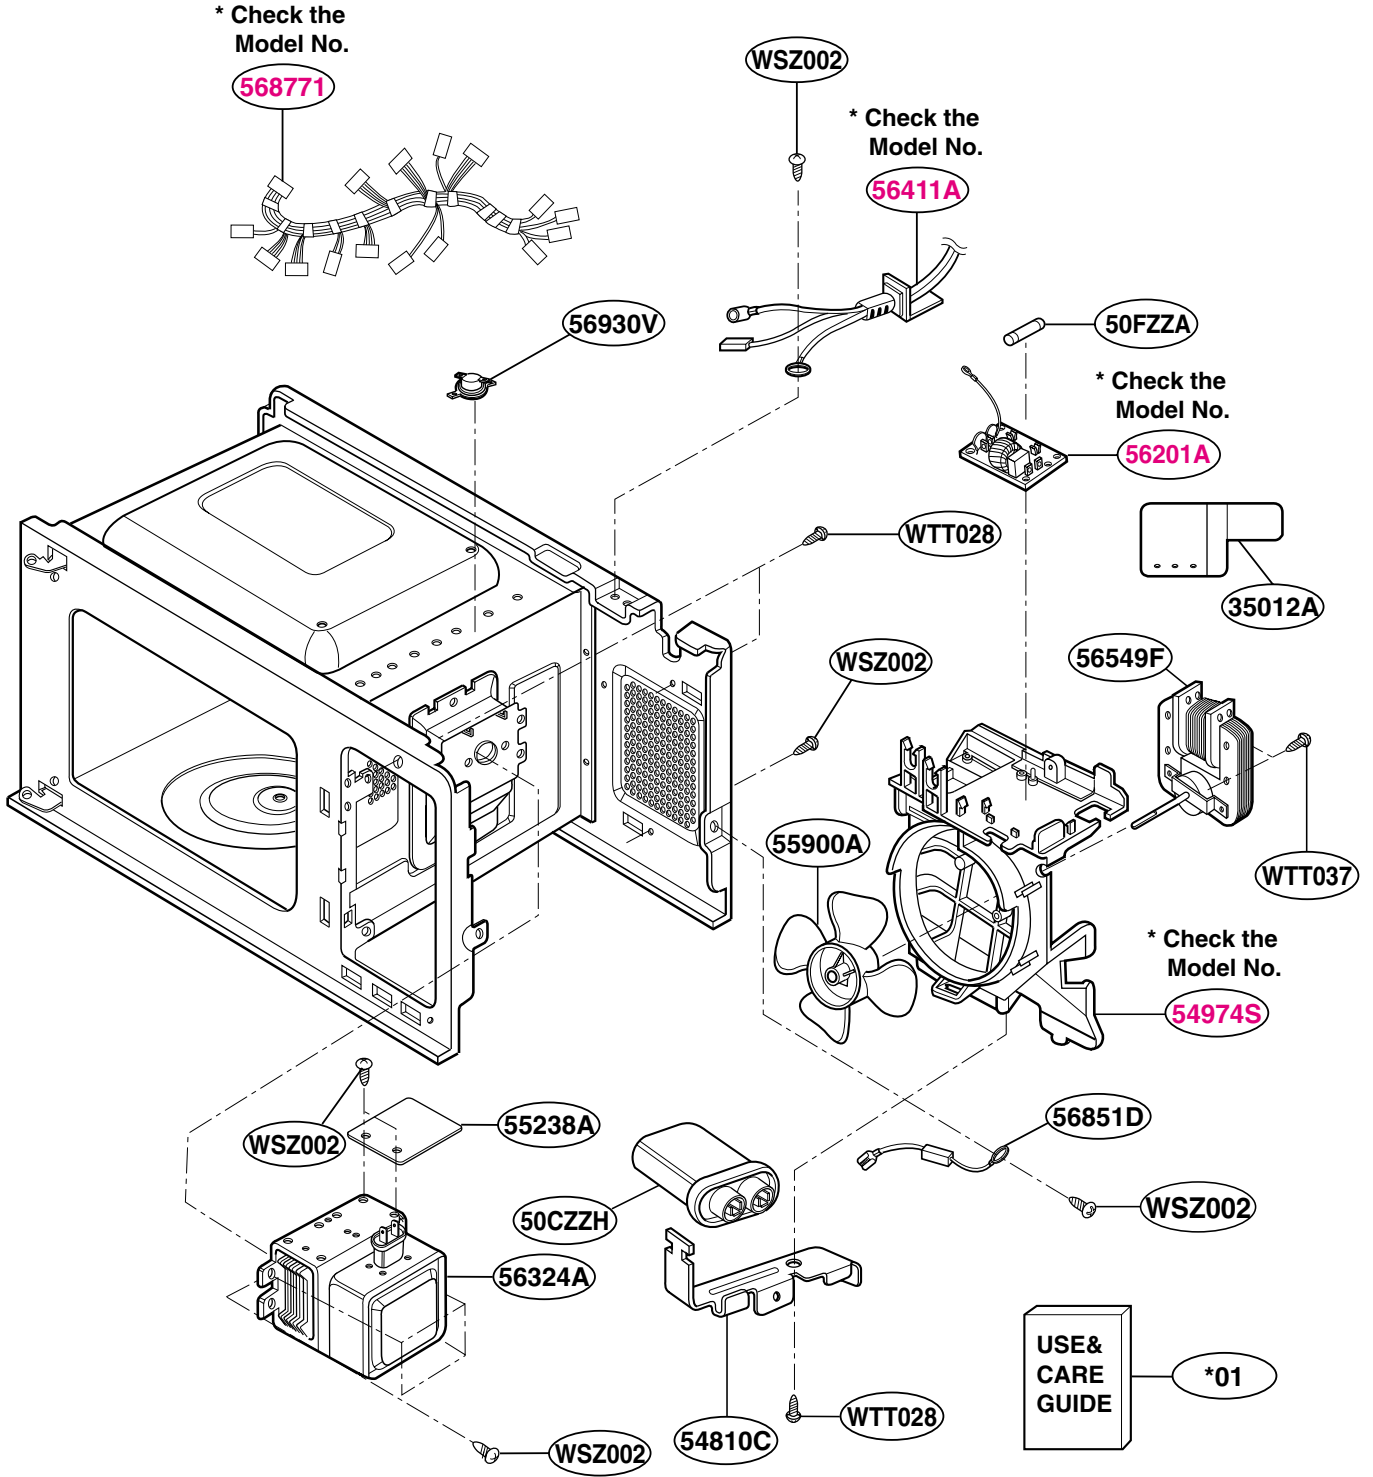

----- Manual continues below -----

EXPLODED VIEW

INTRODUCTION

JES735

JES739

P/NO:3828W5S4231

DOOR PARTS

CONTROL PANEL PARTS

OVEN CAVITY PARTS

SUCTION GUIDE PARTS

INTERIOR PARTS (I)

Model: JES735WJ 01
JES735BJ 01
JES739WJ 01

Check the rating label of **Model** and order SVC parts according to the **Model No.**

INTERIOR PARTS (II)

Model: JES735WJ 02
JES735BJ 02
JES739WJ 02

Check the rating label of **Model** and order SVC parts according to the **Model No.**

BASE PLATE PARTS