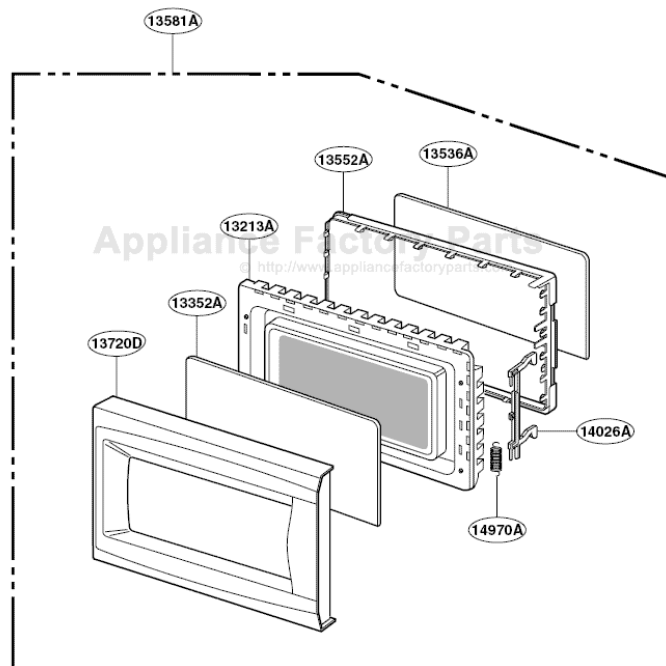

DOOR PARTS

[Find Your GE Microwave Parts - Select From 3055 Models](#)

----- Manual continues below -----