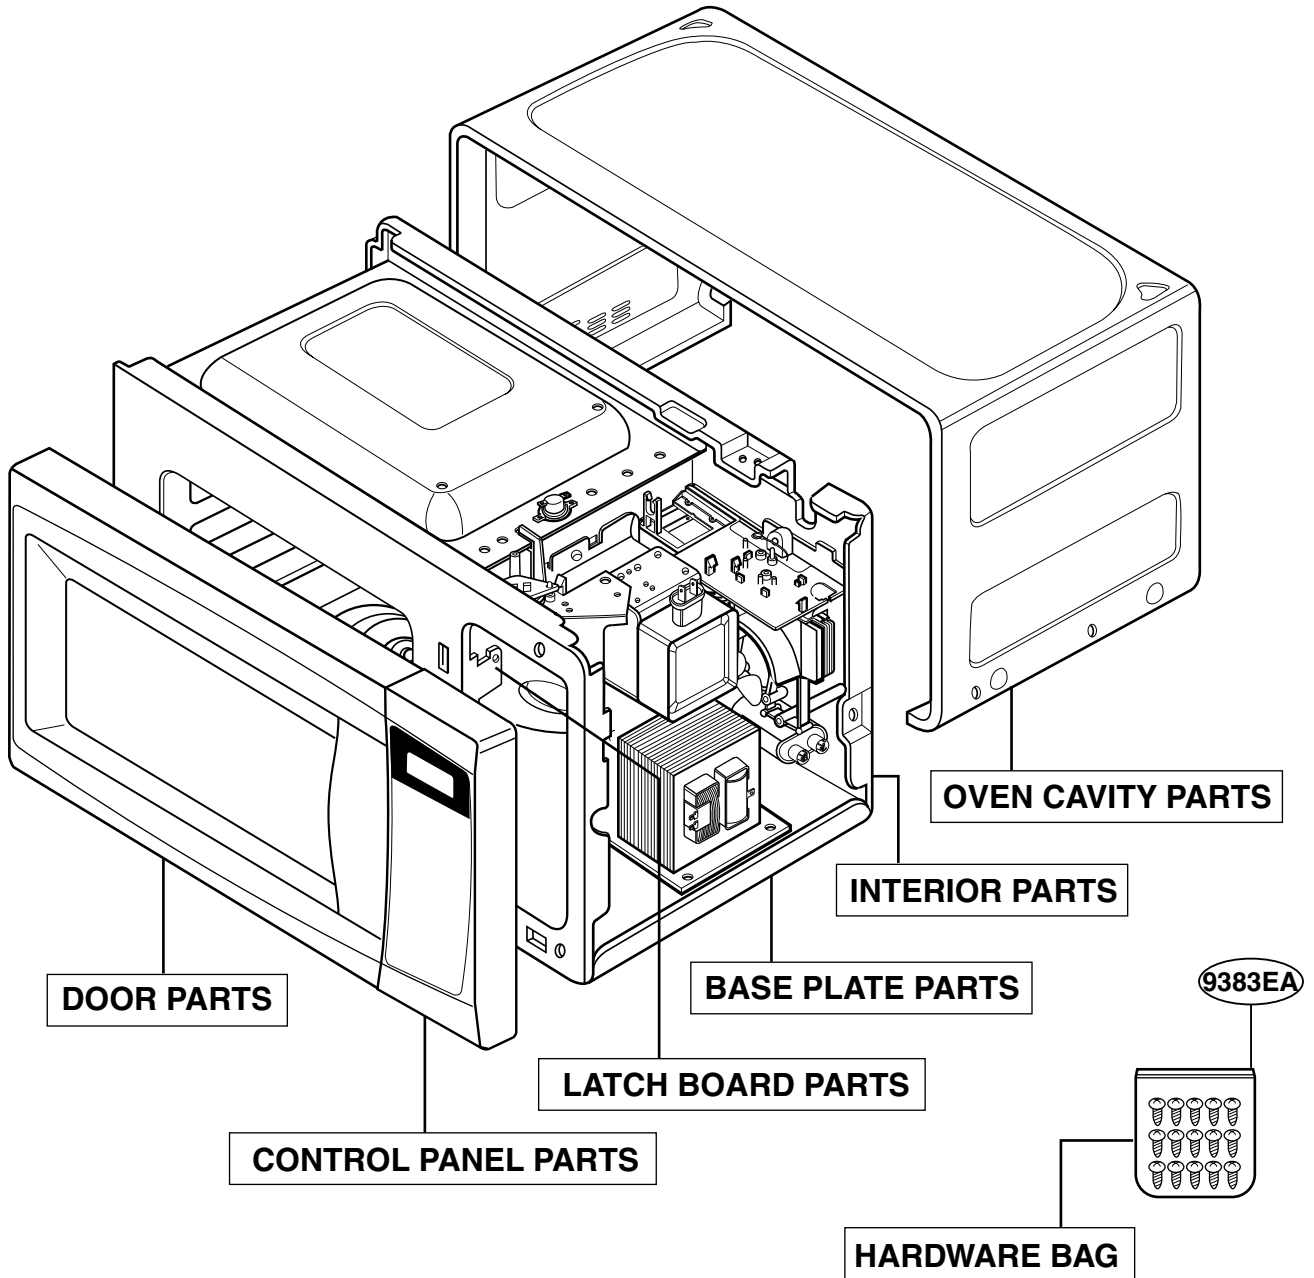

----- Manual continues below -----

EXPLODED VIEW

INTRODUCTION

JES735

JES739

P/NO:3828W5S4231

DOOR PARTS

CONTROL PANEL PARTS

OVEN CAVITY PARTS

SUCTION GUIDE PARTS

INTERIOR PARTS (I)

Model: JES735WJ 01
JES735BJ 01
JES739WJ 01

Check the rating label of **Model** and order SVC parts according to the **Model No.**

INTERIOR PARTS (II)

Model: JES735WJ 02
JES735BJ 02
JES739WJ 02

Check the rating label of **Model** and order SVC parts according to the **Model No.**

BASE PLATE PARTS