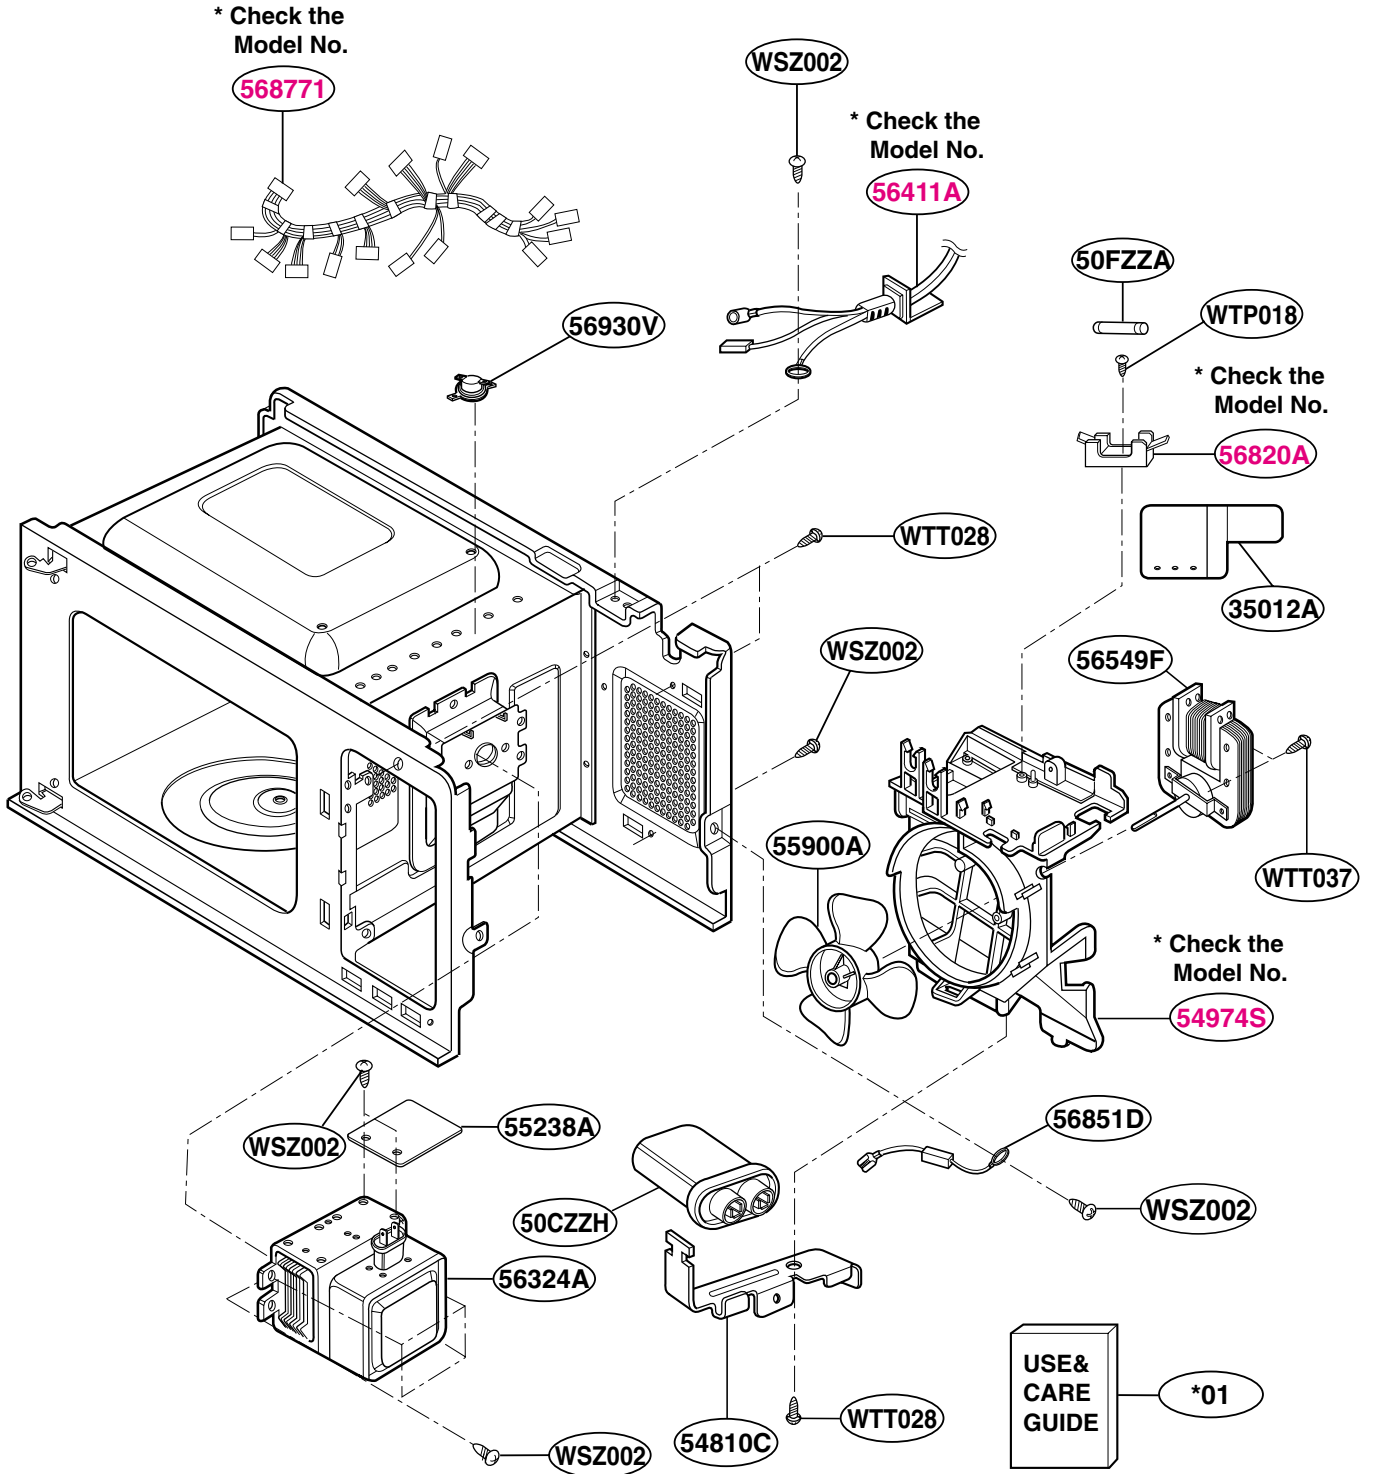

----- Manual continues below -----

EXPLODED VIEW

INTRODUCTION

JES735

JES739

P/NO:3828W5S4231

DOOR PARTS

CONTROL PANEL PARTS

OVEN CAVITY PARTS

SUCTION GUIDE PARTS

INTERIOR PARTS (I)

Model: JES735WJ 01
JES735BJ 01
JES739WJ 01

Check the rating label of **Model** and order SVC parts according to the **Model No.**

INTERIOR PARTS (II)

Model: JES735WJ 02
JES735BJ 02
JES739WJ 02

Check the rating label of **Model** and order SVC parts according to the **Model No.**

BASE PLATE PARTS