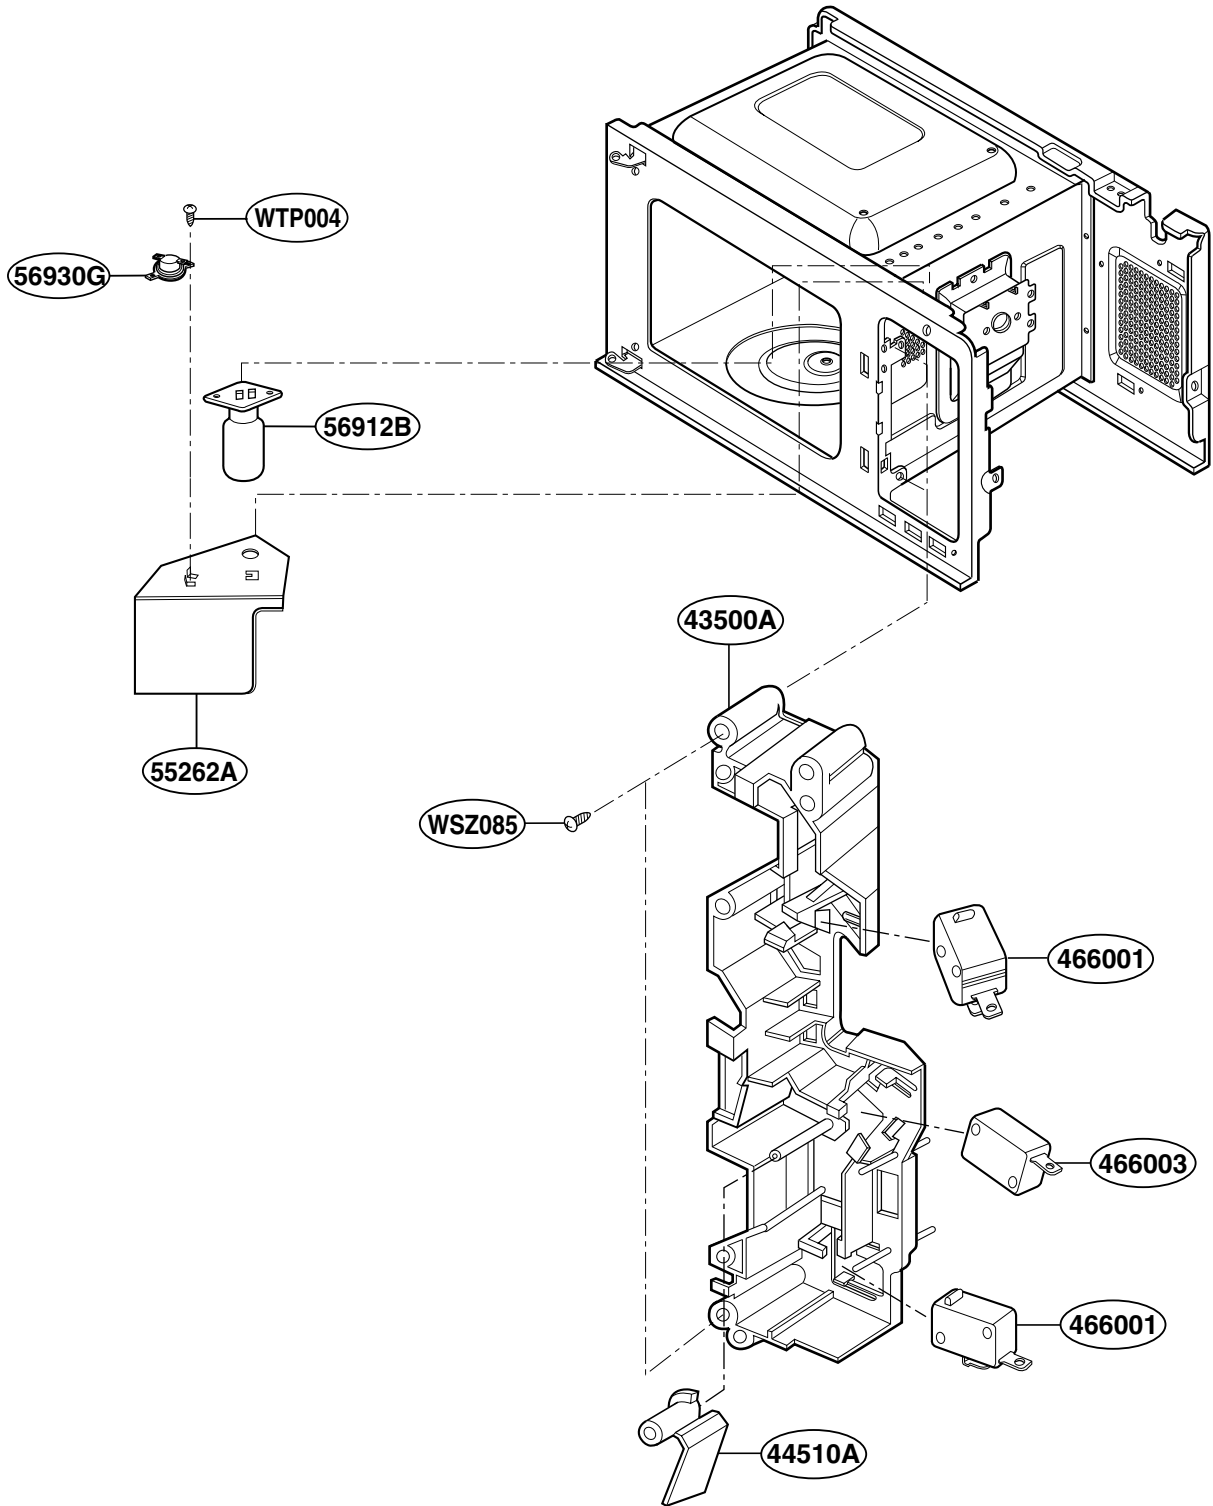

----- Manual continues below -----

EXPLODED VIEW

INTRODUCTION

JES735

JES739

P/NO:3828W5S4231

DOOR PARTS

CONTROL PANEL PARTS

OVEN CAVITY PARTS

SUCTION GUIDE PARTS

INTERIOR PARTS (I)

Model: JES735WJ 01
JES735BJ 01
JES739WJ 01

Check the rating label of **Model** and order SVC parts according to the **Model No.**

INTERIOR PARTS (II)

Model: JES735WJ 02
JES735BJ 02
JES739WJ 02

Check the rating label of **Model** and order SVC parts according to the **Model No.**

BASE PLATE PARTS