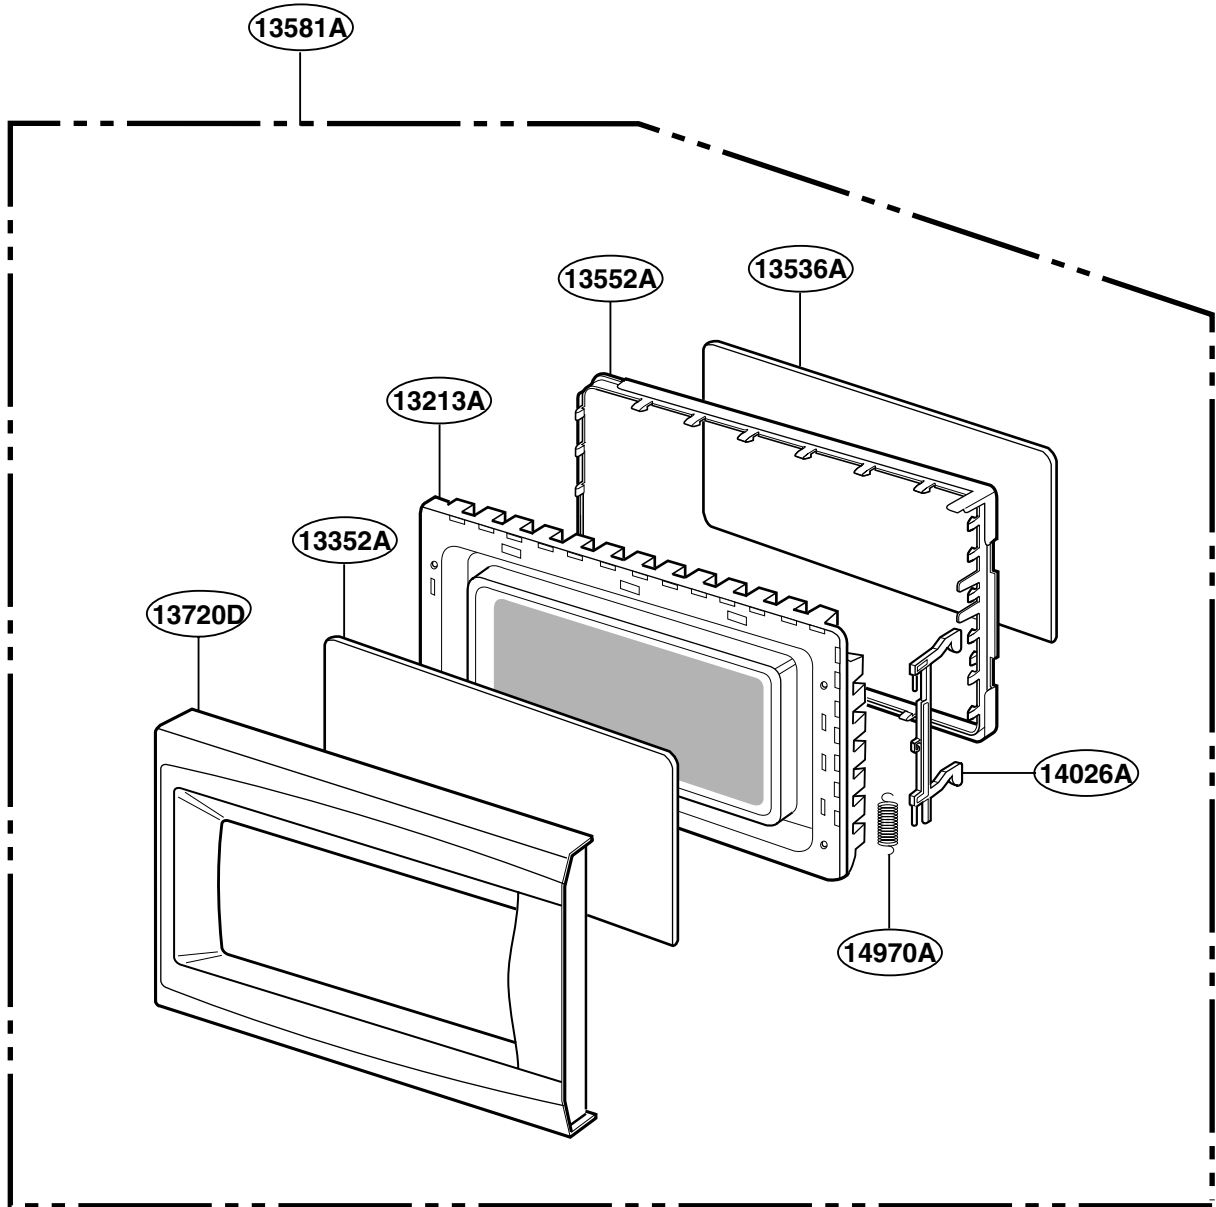

----- Manual continues below -----

EXPLODED VIEW

INTRODUCTION

JES735

JES739

P/NO:3828W5S4231

DOOR PARTS

CONTROL PANEL PARTS

OVEN CAVITY PARTS

SUCTION GUIDE PARTS

INTERIOR PARTS (I)

Model: JES735WJ 01
JES735BJ 01
JES739WJ 01

Check the rating label of **Model** and order SVC parts according to the **Model No.**

INTERIOR PARTS (II)

Model: JES735WJ 02
JES735BJ 02
JES739WJ 02

Check the rating label of **Model** and order SVC parts according to the **Model No.**

BASE PLATE PARTS