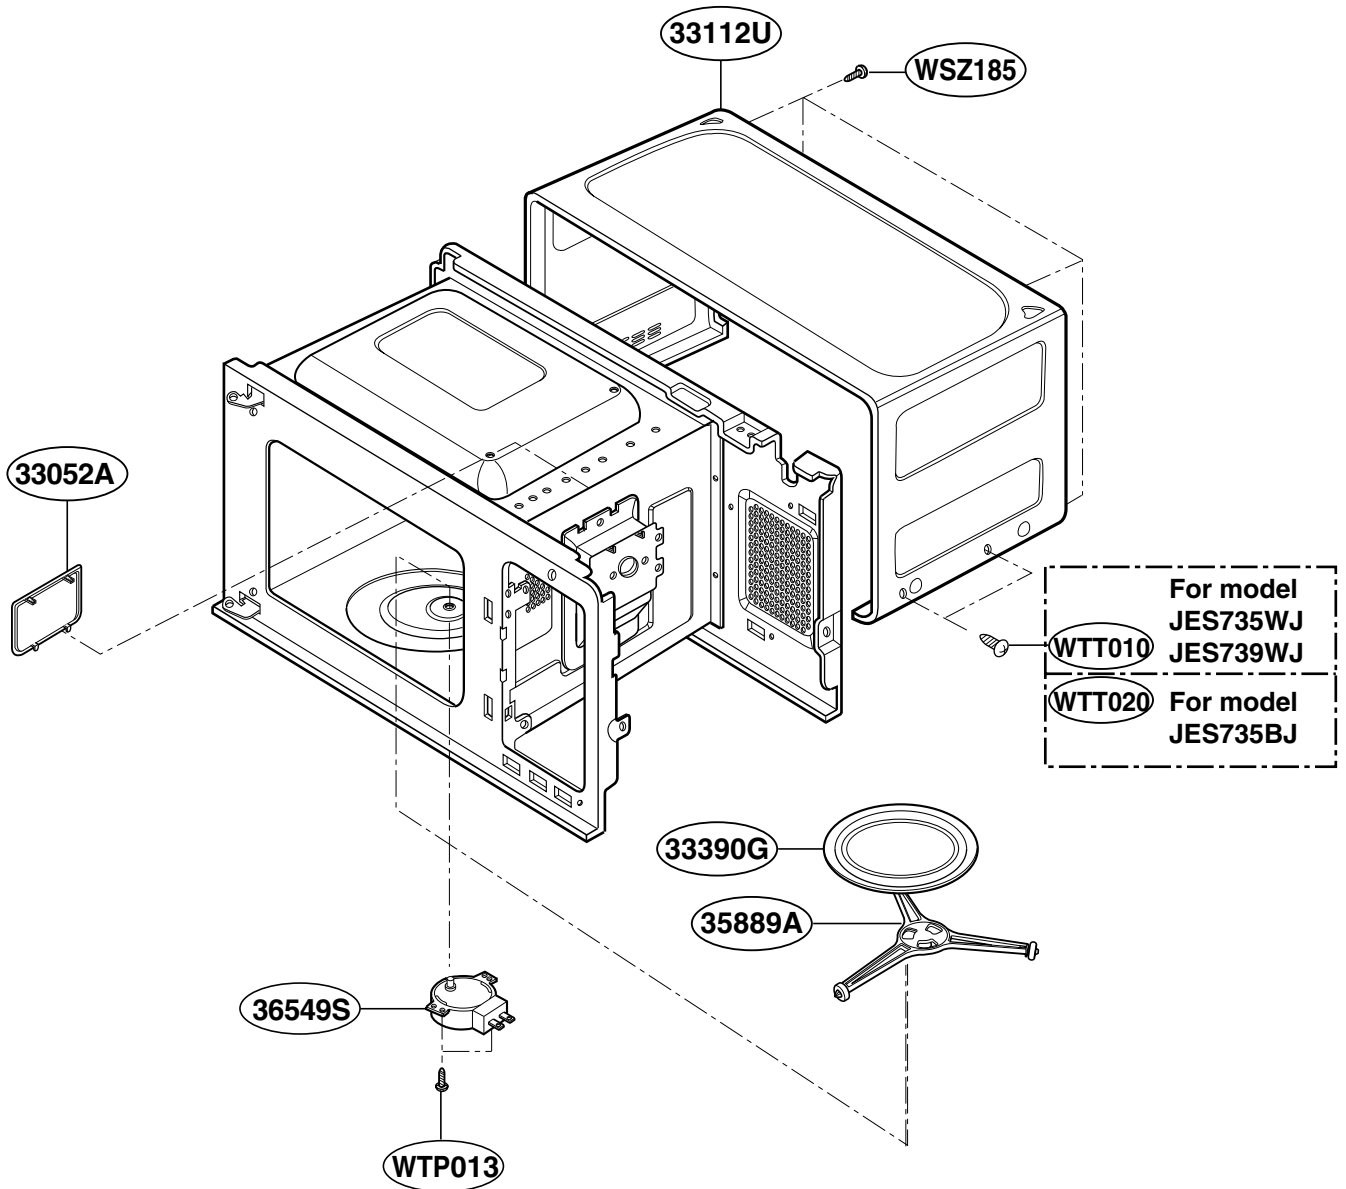

----- Manual continues below -----

EXPLODED VIEW

INTRODUCTION

JES735

JES739

P/NO:3828W5S4231

DOOR PARTS

CONTROL PANEL PARTS

OVEN CAVITY PARTS

SUCTION GUIDE PARTS

INTERIOR PARTS (I)

Model: JES735WJ 01
JES735BJ 01
JES739WJ 01

Check the rating label of **Model** and order SVC parts according to the **Model No.**

INTERIOR PARTS (II)

Model: JES735WJ 02
JES735BJ 02
JES739WJ 02

Check the rating label of **Model** and order SVC parts according to the **Model No.**

BASE PLATE PARTS