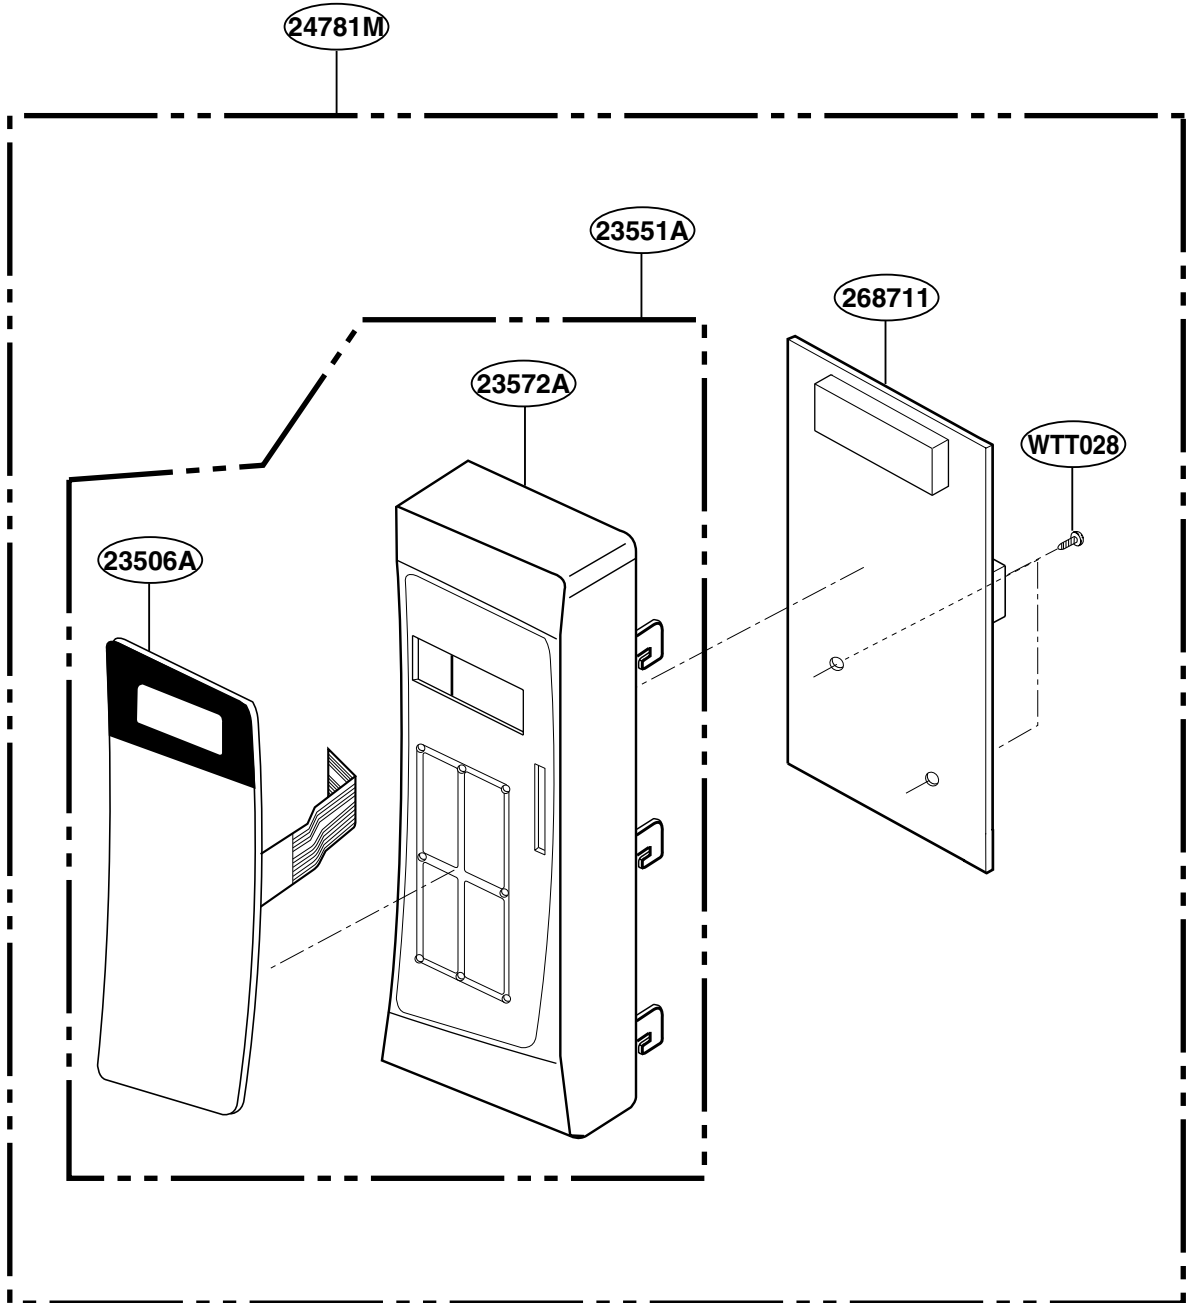

----- Manual continues below -----

EXPLODED VIEW

INTRODUCTION

JES735

JES739

P/NO:3828W5S4231

DOOR PARTS

CONTROL PANEL PARTS

OVEN CAVITY PARTS

SUCTION GUIDE PARTS

INTERIOR PARTS (I)

Model: JES735WJ 01
JES735BJ 01
JES739WJ 01

Check the rating label of **Model** and order SVC parts according to the **Model No.**

INTERIOR PARTS (II)