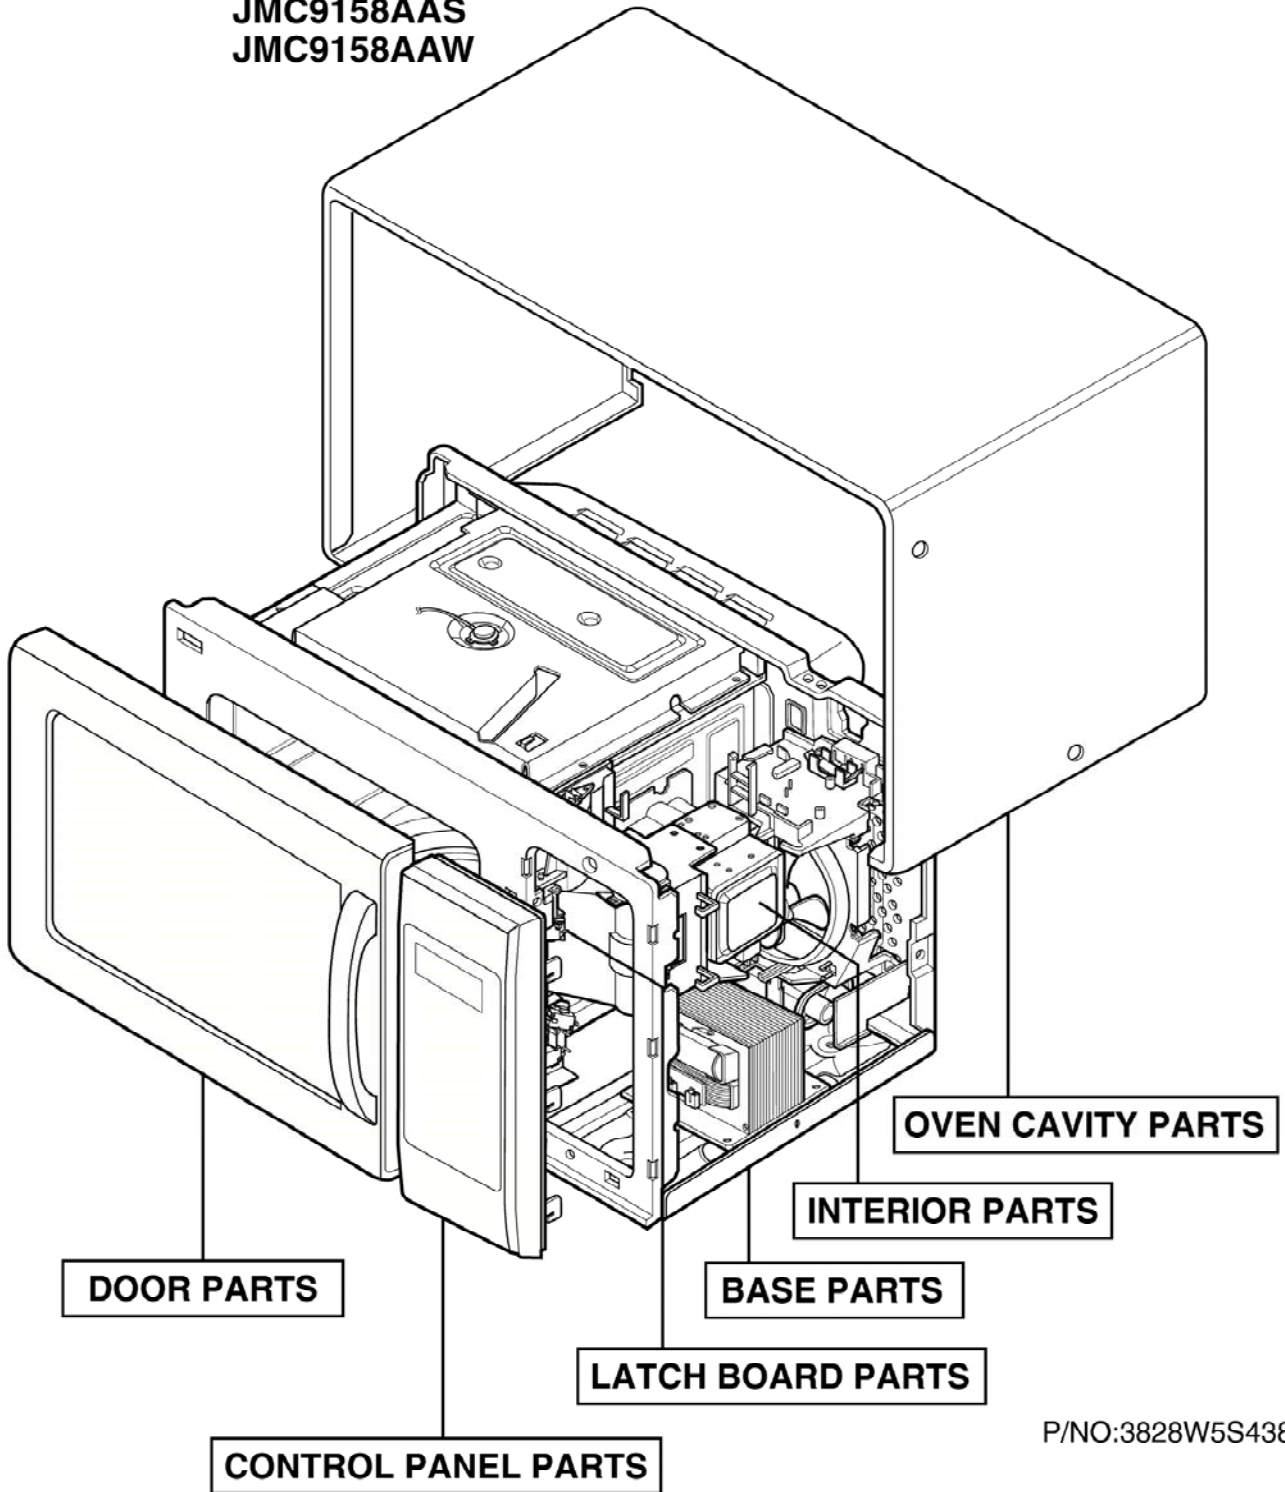

[Find Your Jenn Air Microwave Parts - Select From 40 Models](#)

----- Manual continues below -----

EXPLODED VIEW

INTRODUCTION

FOR MODEL : JMC9158AAB
JMC9158AAQ
JMC9158AAS
JMC9158AAW

Serial Number Identification

(Figure Check First & Second)

ex) 1 0 □□□□□□□□

P/NO:3828W5S4388

DOOR PARTS

CONTROL PANEL PARTS

FOR MODEL : JMC9158AAW
JMC9158AAB
JMC9158AAQ

FOR MODEL : JMC9158AAS

OVEN CAVITY PARTS

LATCH BOARD PARTS

INTERIOR PARTS (I)

Serial No.	Check the rating label of Model and order SVC parts according to the Serial No.
10 □ □ □ □ □ □ □ □	

INTERIOR PARTS (II)

Serial No.	Check the rating label of Model and order SVC parts according to the Serial No.
11 □ □ □ □ □ □ □ □	