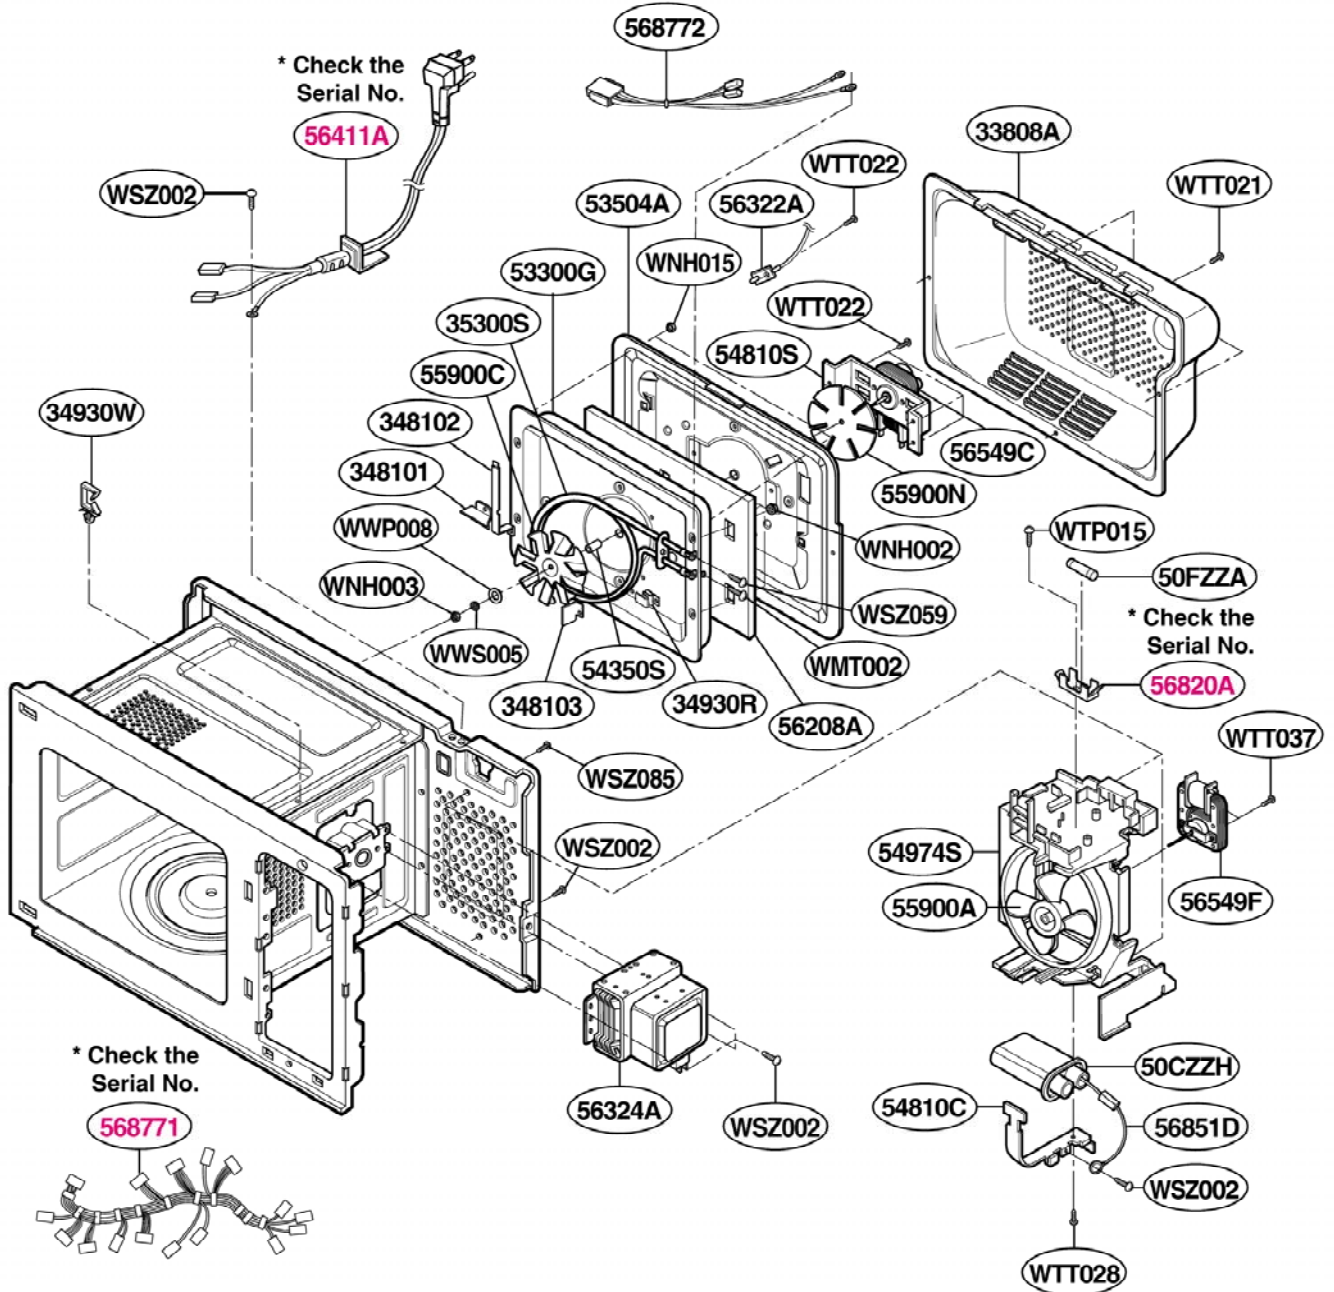

(Figure Check First & Second)

ex) 1 0 □□□□□□□□

P/NO:3828W5S4388

DOOR PARTS

CONTROL PANEL PARTS

FOR MODEL : JMC9158AAW
JMC9158AAB
JMC9158AAQ

FOR MODEL : JMC9158AAS

OVEN CAVITY PARTS

LATCH BOARD PARTS

INTERIOR PARTS (I)

Serial No.	Check the rating label of Model and order SVC parts according to the Serial No.
10 □ □ □ □ □ □ □ □	

INTERIOR PARTS (II)

Serial No.	Check the rating label of Model and order SVC parts according to the Serial No.
11 □ □ □ □ □ □ □ □	

BASE PLATE PARTS

SENSOR PARTS