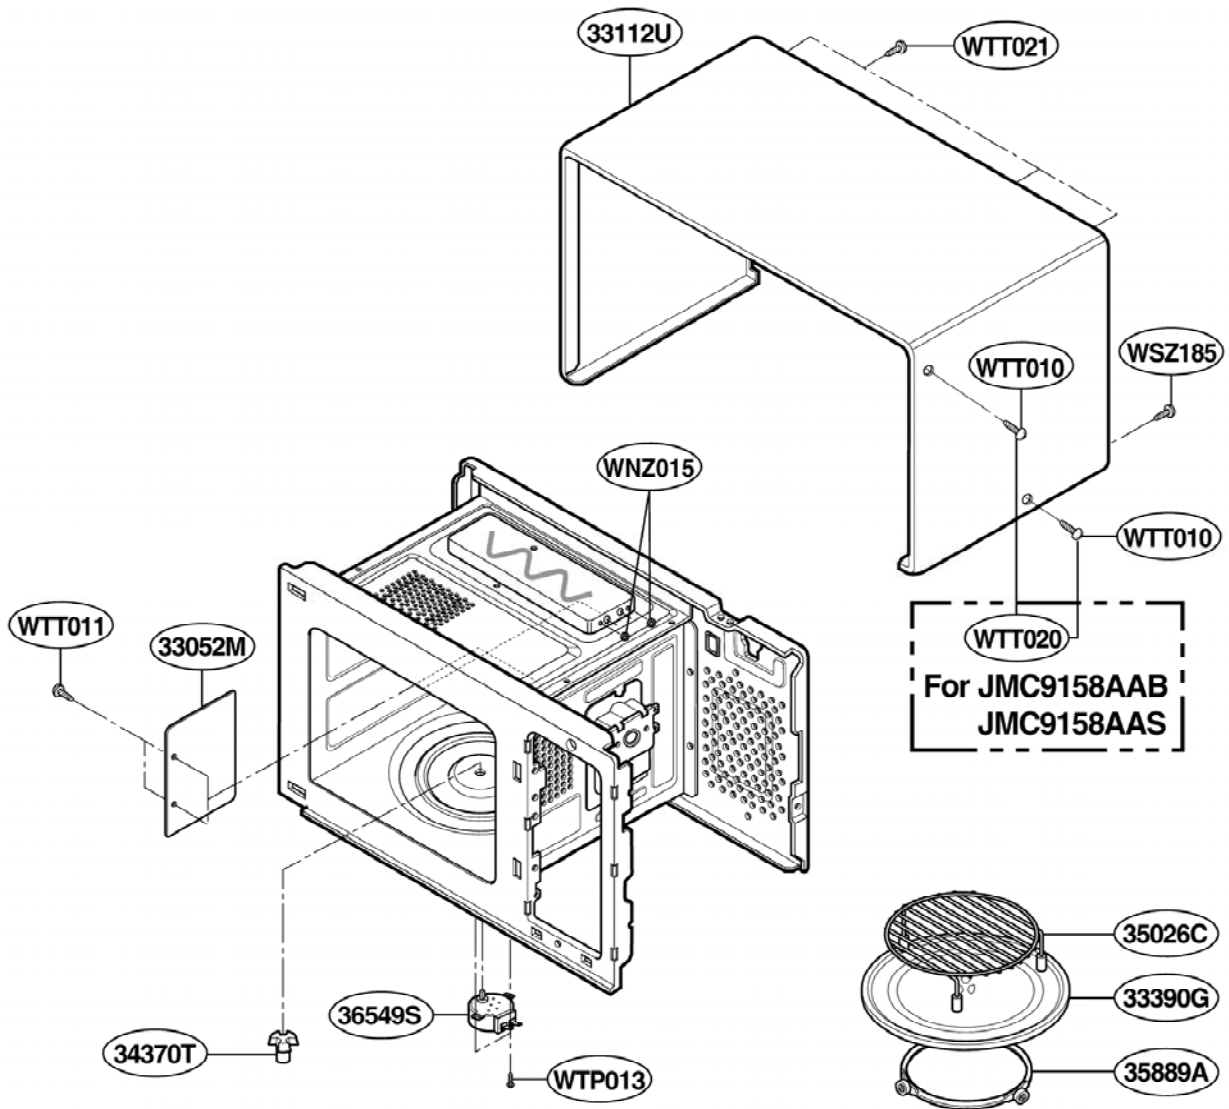

(Figure Check First & Second)

ex) 1 0 □□□□□□□□

P/NO:3828W5S4388

DOOR PARTS

CONTROL PANEL PARTS

FOR MODEL : JMC9158AAW
JMC9158AAB
JMC9158AAQ

FOR MODEL : JMC9158AAS

OVEN CAVITY PARTS

LATCH BOARD PARTS

INTERIOR PARTS (I)

Serial No.	Check the rating label of Model and order SVC parts according to the Serial No.
10 □ □ □ □ □ □ □ □	

INTERIOR PARTS (II)

Serial No.	Check the rating label of Model and order SVC parts according to the Serial No.
11 □ □ □ □ □ □ □ □	

BASE PLATE PARTS

SENSOR PARTS