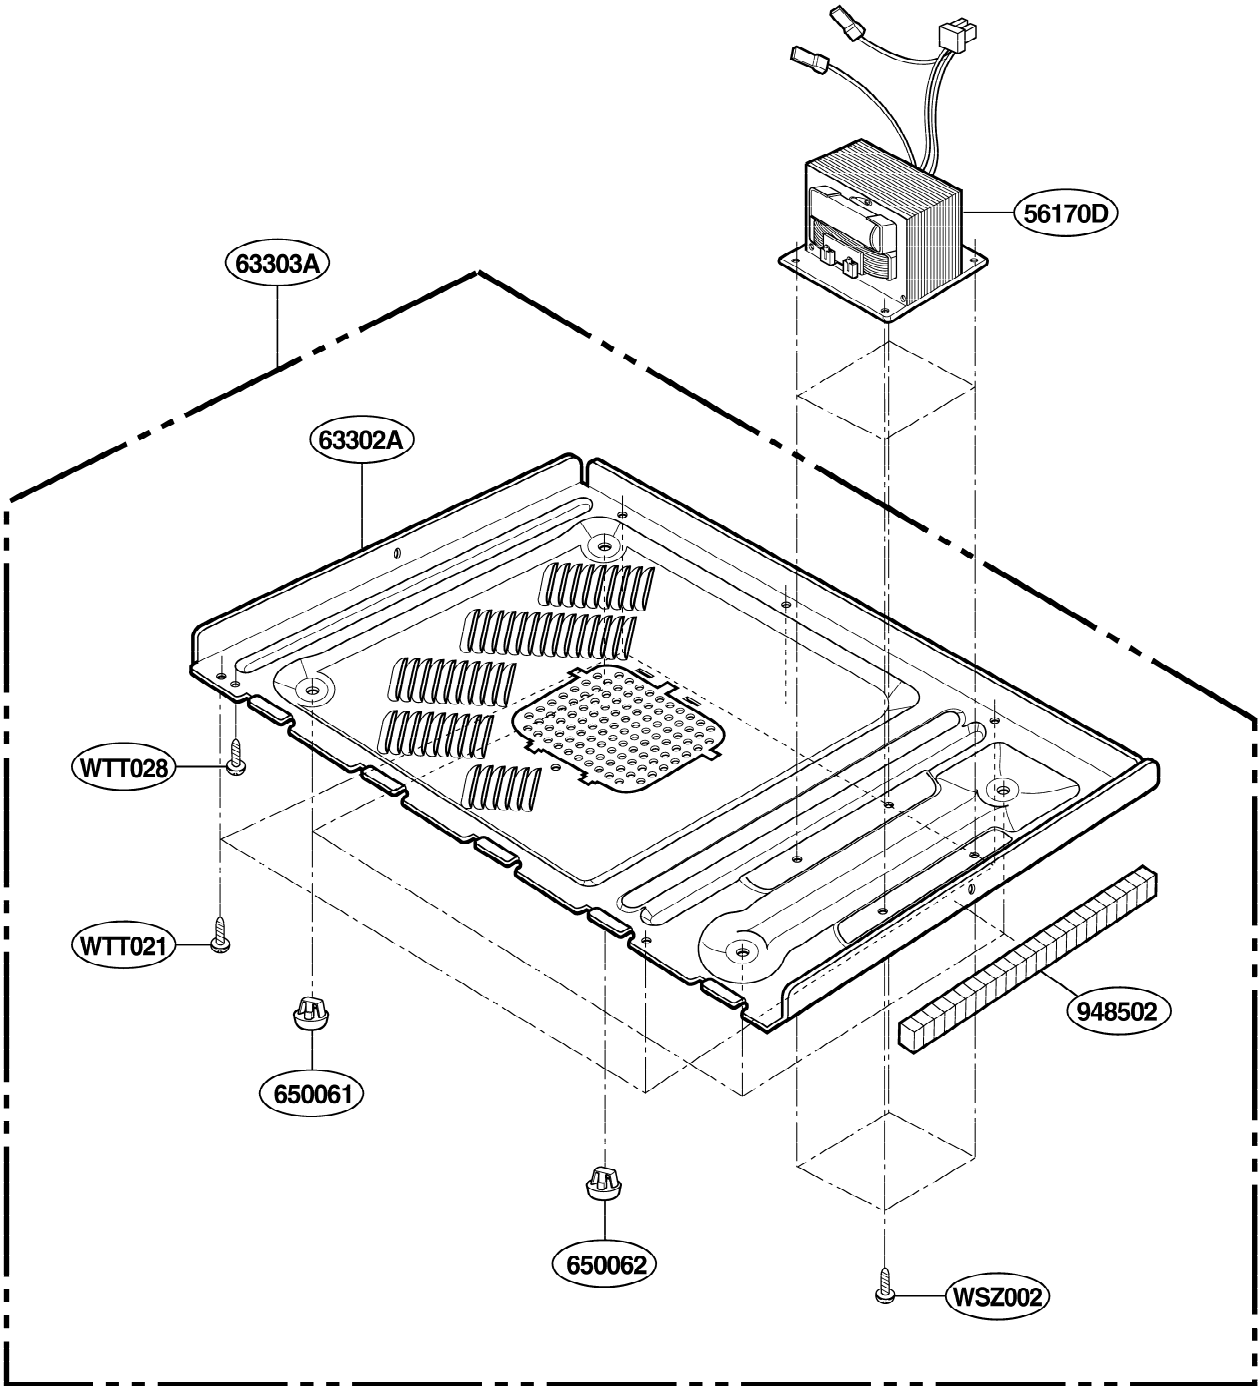

(Figure Check First & Second)

ex) 1 0 □□□□□□□□

P/NO:3828W5S4388

DOOR PARTS

CONTROL PANEL PARTS

FOR MODEL : JMC9158AAW
JMC9158AAB
JMC9158AAQ

FOR MODEL : JMC9158AAS

OVEN CAVITY PARTS

LATCH BOARD PARTS

INTERIOR PARTS (I)

Serial No.	Check the rating label of Model and order SVC parts according to the Serial No.
10 □ □ □ □ □ □ □ □	

INTERIOR PARTS (II)

Serial No.	Check the rating label of Model and order SVC parts according to the Serial No.
11 □ □ □ □ □ □ □ □	

BASE PLATE PARTS

SENSOR PARTS