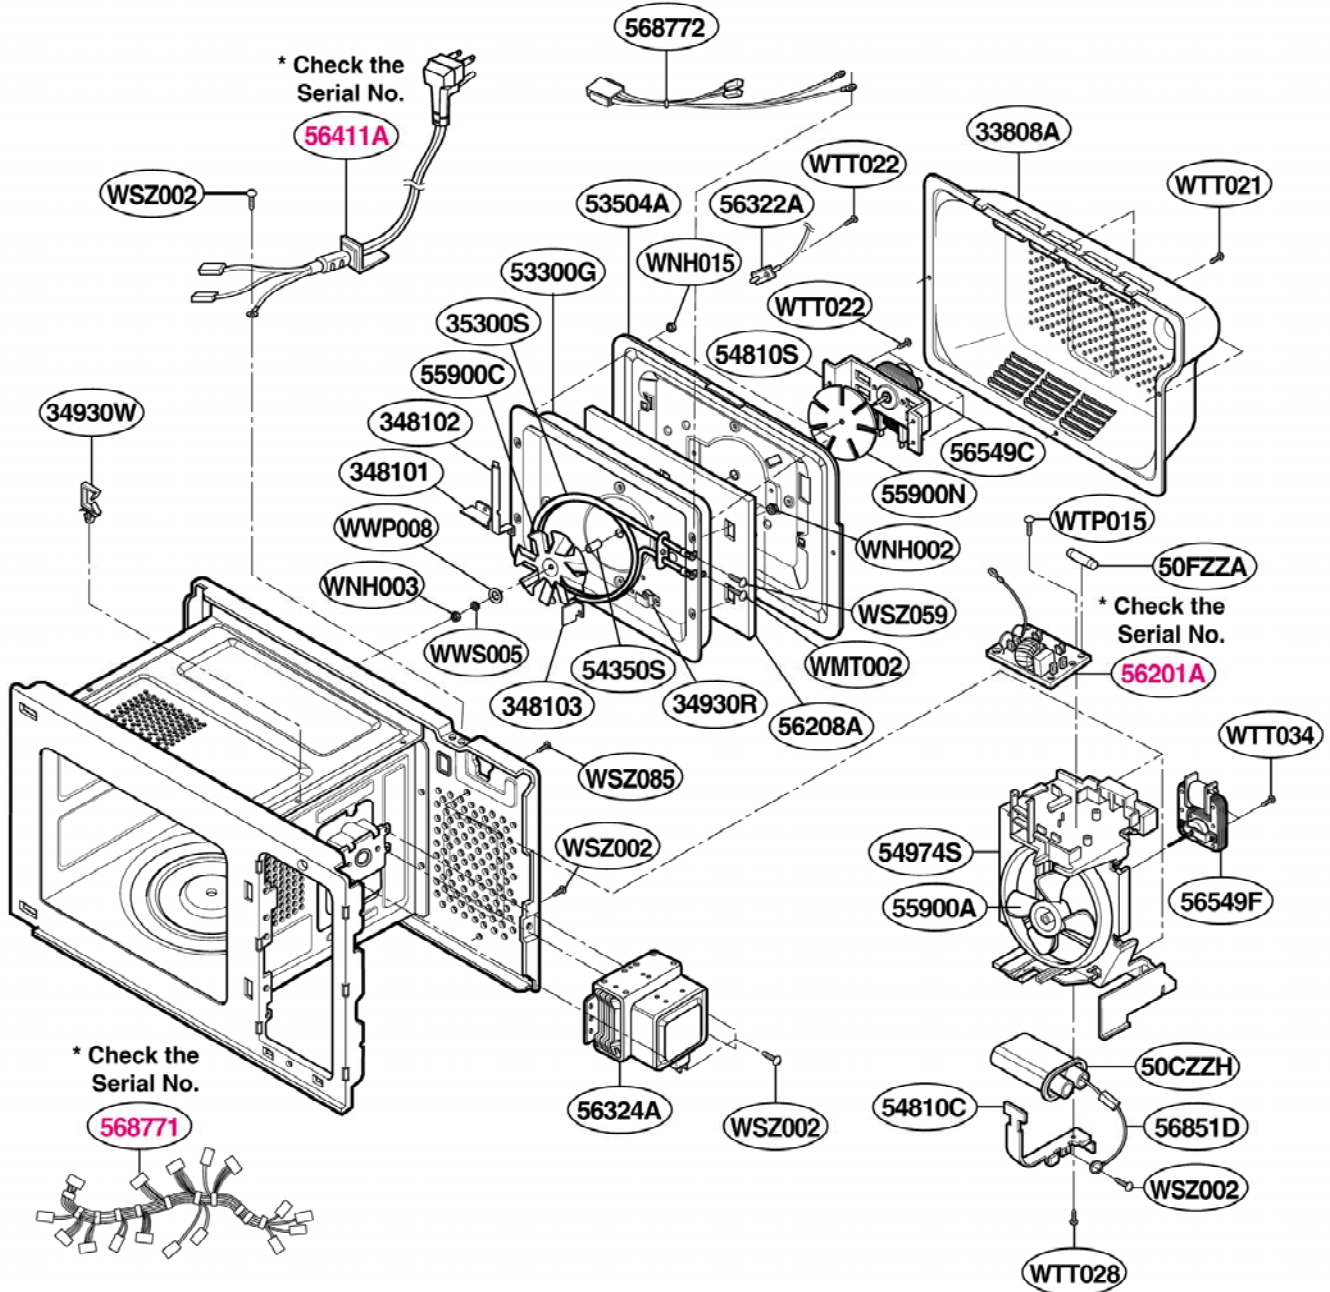

(Figure Check First & Second)

ex) 1 0 □□□□□□□□

P/NO:3828W5S4388

DOOR PARTS

CONTROL PANEL PARTS

FOR MODEL : JMC9158AAW
JMC9158AAB
JMC9158AAQ

FOR MODEL : JMC9158AAS

OVEN CAVITY PARTS

LATCH BOARD PARTS

INTERIOR PARTS (I)

Serial No.	Check the rating label of Model and order SVC parts according to the Serial No.
10 □ □ □ □ □ □ □ □	

INTERIOR PARTS (II)

Serial No.	Check the rating label of Model and order SVC parts according to the Serial No.
11 □ □ □ □ □ □ □ □	

BASE PLATE PARTS

SENSOR PARTS