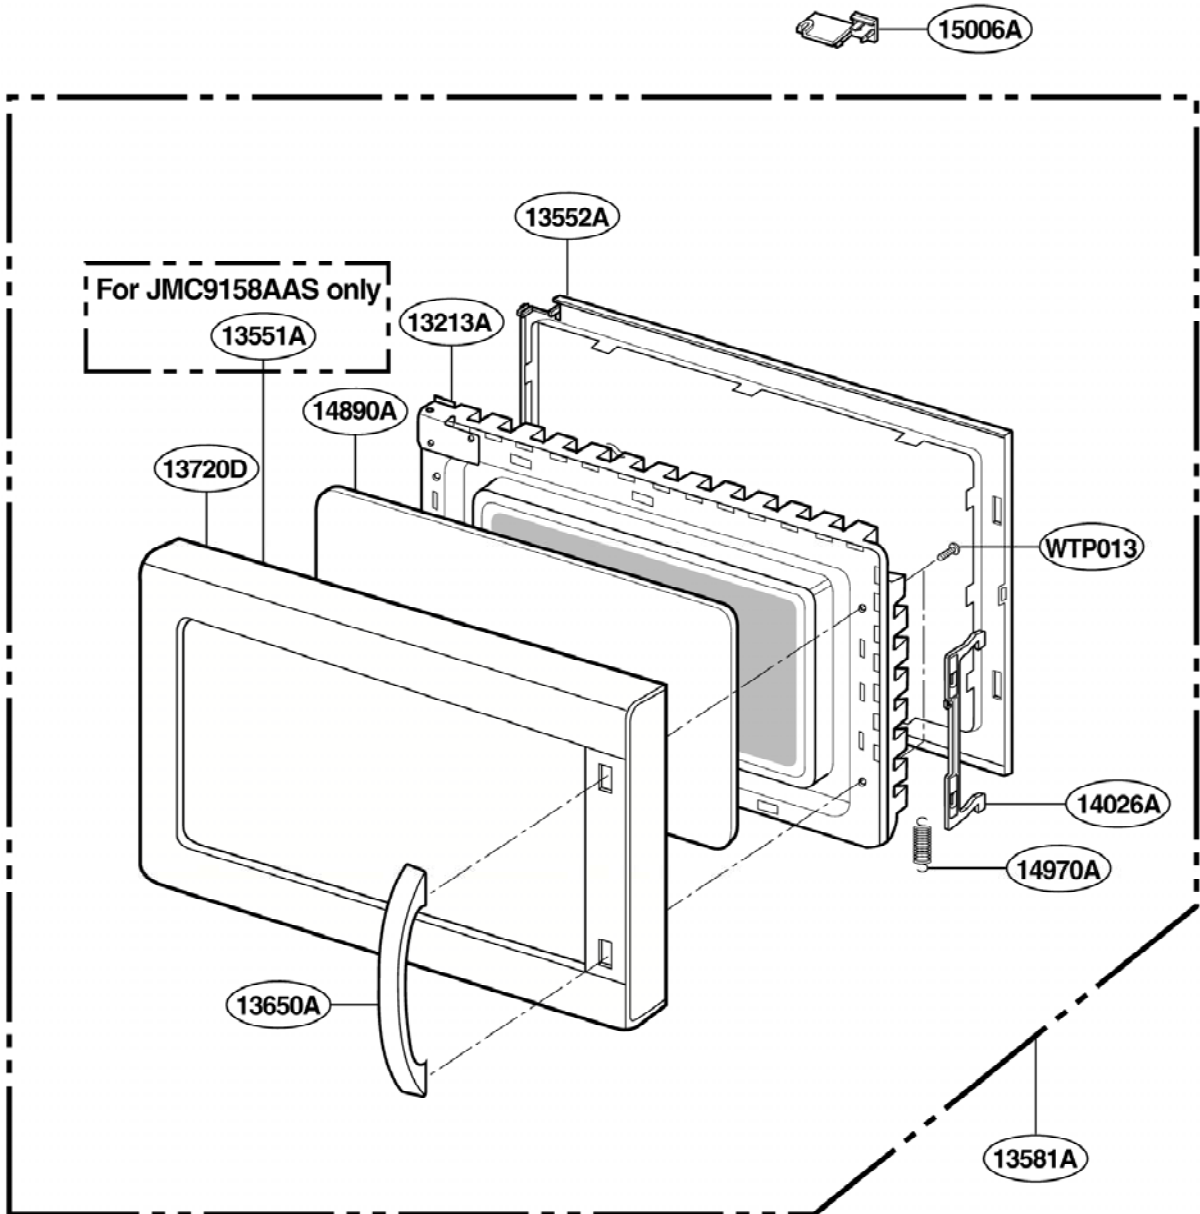

[Find Your Jenn Air Microwave Parts - Select From 40 Models](#)

----- Manual continues below -----

EXPLODED VIEW

INTRODUCTION

FOR MODEL : JMC9158AAB
JMC9158AAQ
JMC9158AAS
JMC9158AAW

Serial Number Identification

(Figure Check First & Second)

ex) 1 0 □□□□□□□□

P/NO:3828W5S4388

DOOR PARTS

CONTROL PANEL PARTS

FOR MODEL : JMC9158AAW
JMC9158AAB
JMC9158AAQ

FOR MODEL : JMC9158AAS

OVEN CAVITY PARTS

LATCH BOARD PARTS

INTERIOR PARTS (I)

Serial No.	Check the rating label of Model and order SVC parts according to the Serial No.
10 □ □ □ □ □ □ □ □	

INTERIOR PARTS (II)

Serial No.	Check the rating label of Model and order SVC parts according to the Serial No.
11 □ □ □ □ □ □ □ □	

BASE PLATE PARTS

SENSOR PARTS