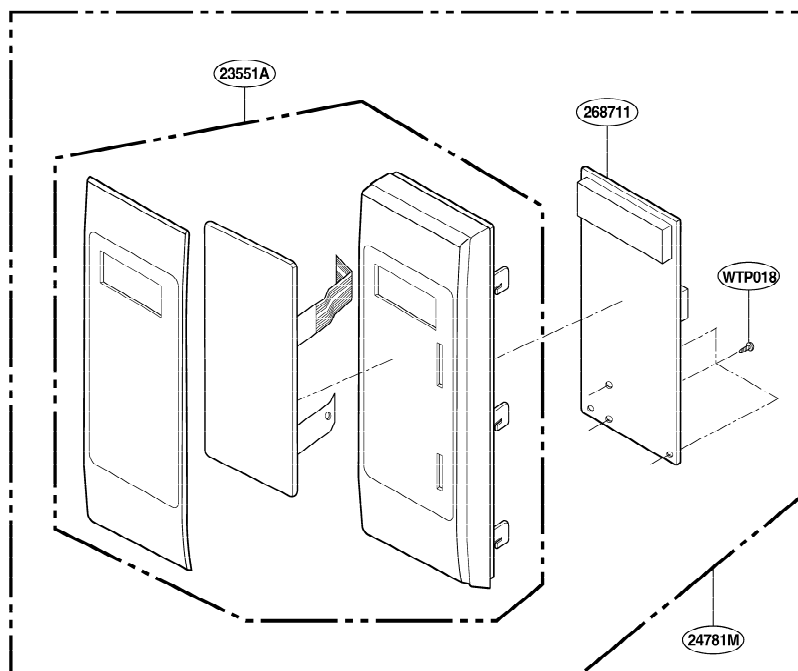

(Figure Check First & Second)

ex) 1 0 □□□□□□□□

P/NO:3828W5S4388

DOOR PARTS

CONTROL PANEL PARTS

FOR MODEL : JMC9158AAW
JMC9158AAB
JMC9158AAQ

FOR MODEL : JMC9158AAS

OVEN CAVITY PARTS

LATCH BOARD PARTS

INTERIOR PARTS (I)

Serial No.	Check the rating label of Model and order SVC parts according to the Serial No.
10 □ □ □ □ □ □ □ □	

INTERIOR PARTS (II)

Serial No.	Check the rating label of Model and order SVC parts according to the Serial No.
11 □ □ □ □ □ □ □ □	