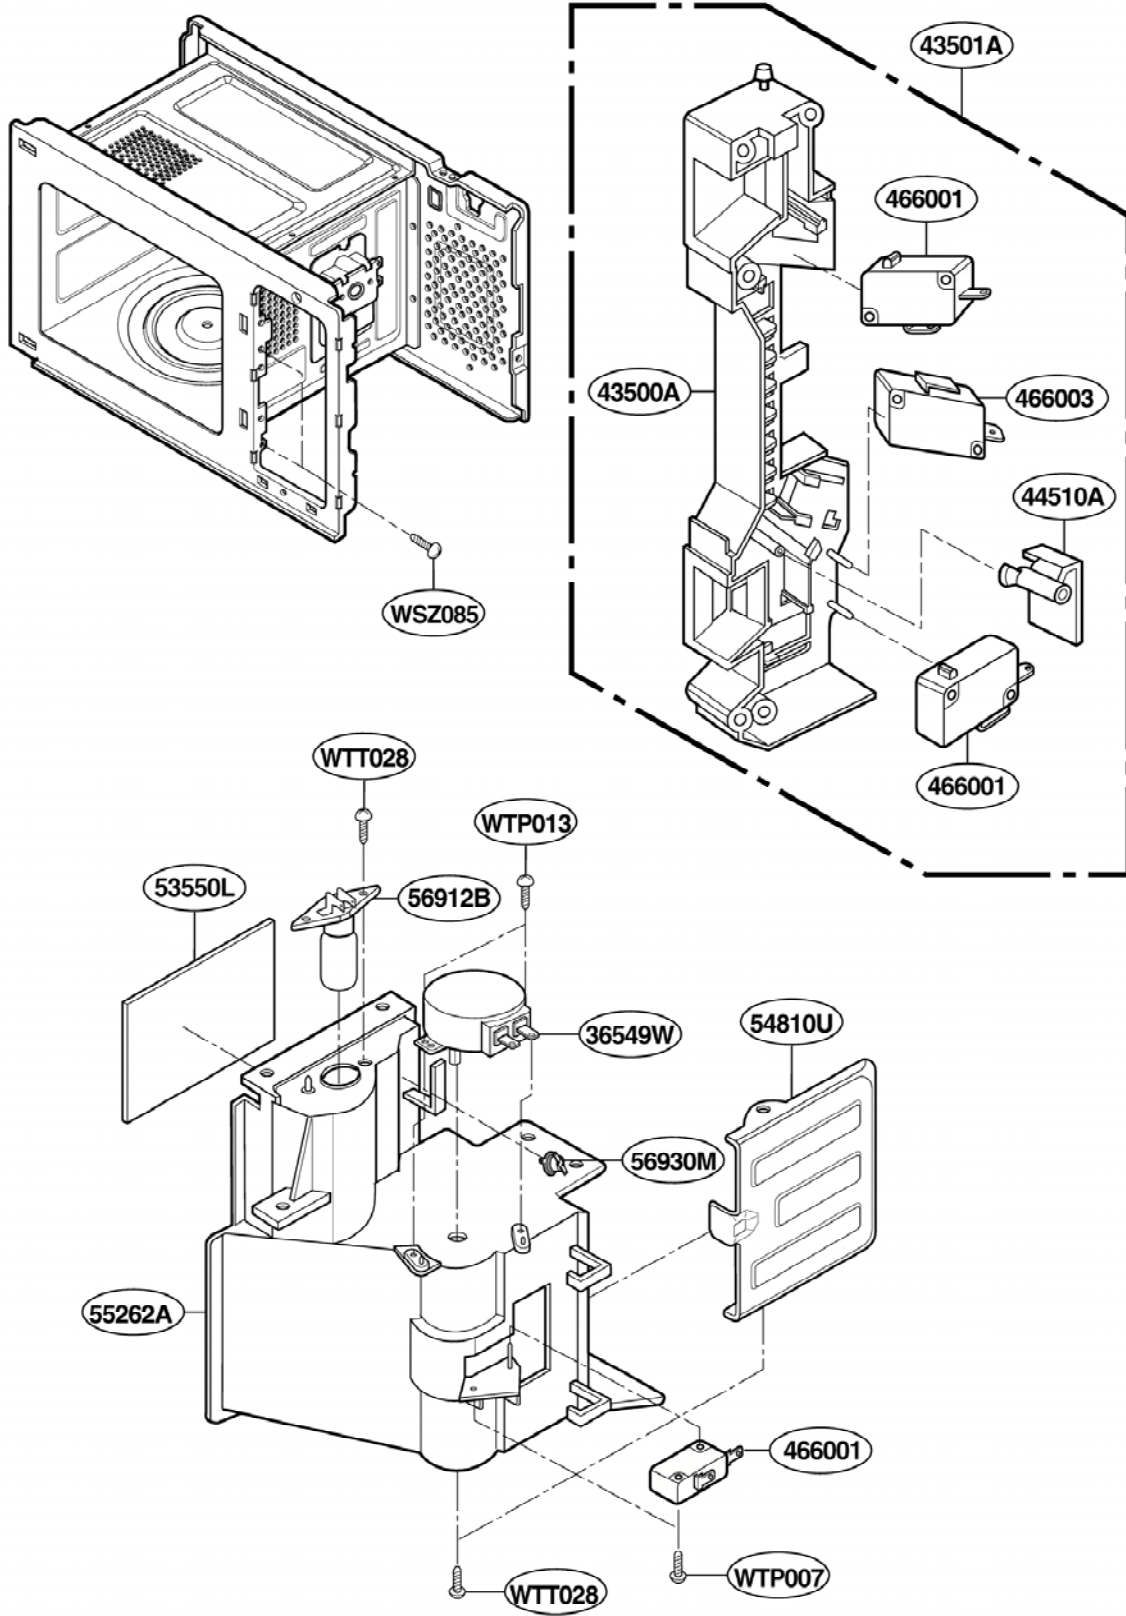

(Figure Check First & Second)

ex) 1 0 □□□□□□□□

P/NO:3828W5S4388

DOOR PARTS

CONTROL PANEL PARTS

FOR MODEL : JMC9158AAW
JMC9158AAB
JMC9158AAQ

FOR MODEL : JMC9158AAS

OVEN CAVITY PARTS

LATCH BOARD PARTS

INTERIOR PARTS (I)

Serial No.	Check the rating label of Model and order SVC parts according to the Serial No.
10 □ □ □ □ □ □ □ □	

INTERIOR PARTS (II)

Serial No.	Check the rating label of Model and order SVC parts according to the Serial No.
11 □ □ □ □ □ □ □ □	

BASE PLATE PARTS

SENSOR PARTS