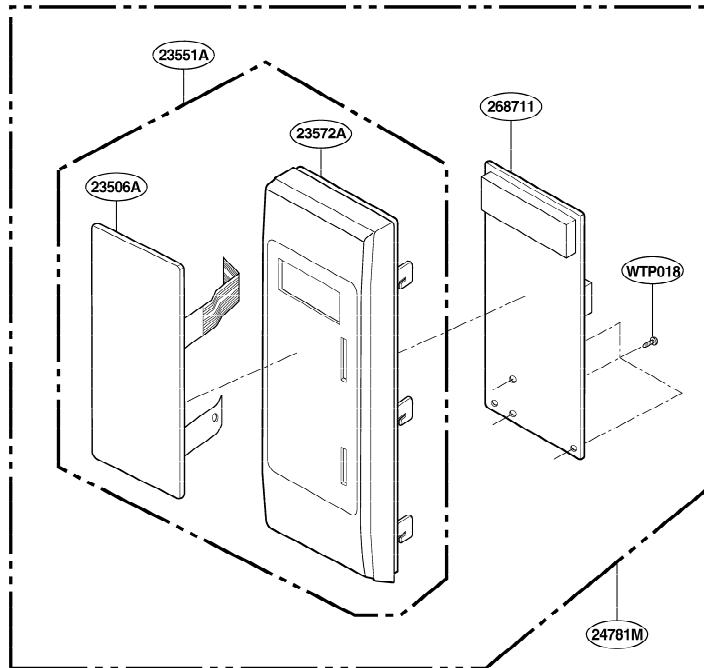

(Figure Check First & Second)

ex) 1 0 □□□□□□□□

P/NO:3828W5S4388

DOOR PARTS

CONTROL PANEL PARTS

FOR MODEL : JMC9158AAW
JMC9158AAB
JMC9158AAQ

FOR MODEL : JMC9158AAS

OVEN CAVITY PARTS

LATCH BOARD PARTS

INTERIOR PARTS (I)

Serial No.	Check the rating label of Model and order SVC parts according to the Serial No.
10 □ □ □ □ □ □ □ □	

INTERIOR PARTS (II)

Serial No.	Check the rating label of Model and order SVC parts according to the Serial No.
11 □ □ □ □ □ □ □ □	

BASE PLATE PARTS

SENSOR PARTS