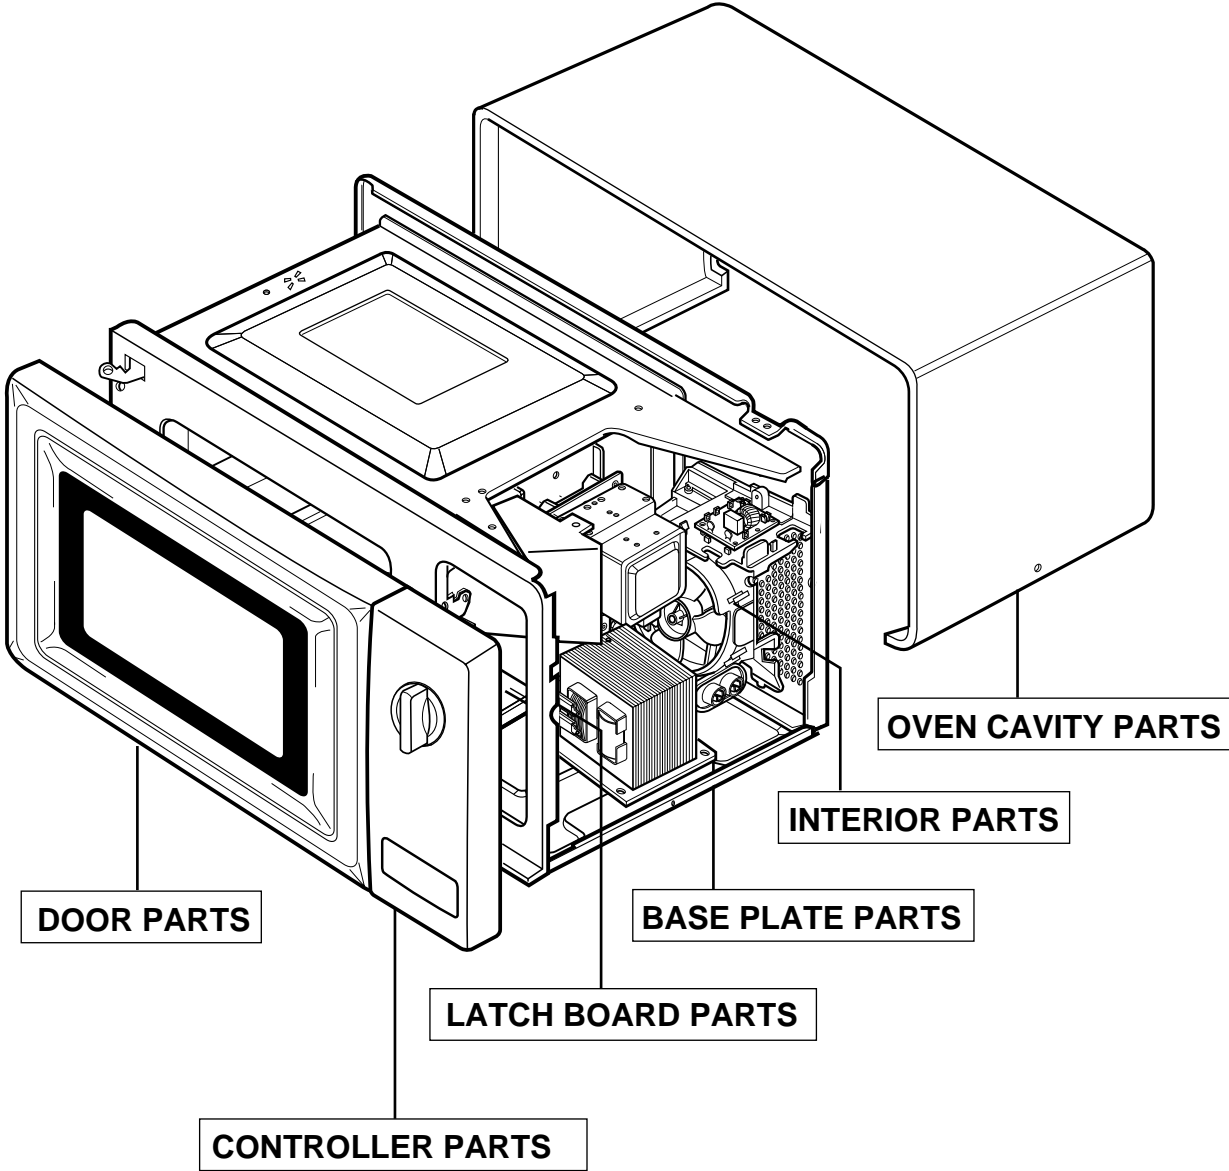

This Owner's Manual is provided and hosted by Appliance Factory Parts.

AMANA LD10D2 Owner's Manual

[Shop genuine replacement parts for AMANA LD10D2](#)

DOOR PARTS MODEL: LD10D2

[Find Your AMANA Microwave Parts - Select From 149 Models](#)

----- Manual continues below -----

EXPLODED VIEW

INTRODUCTION

MODEL: LD10D2

DOOR PARTS

MODEL: LD10D2

CONTROLLER PARTS

MODEL: LD10D2

OVEN CAVITY PARTS

MODEL: LD10D2

LATCH BOARD PARTS

MODEL: LD10D2

INTERIOR PARTS

MODEL: LD10D2

BASE PLATE PARTS

MODEL: LD10D2