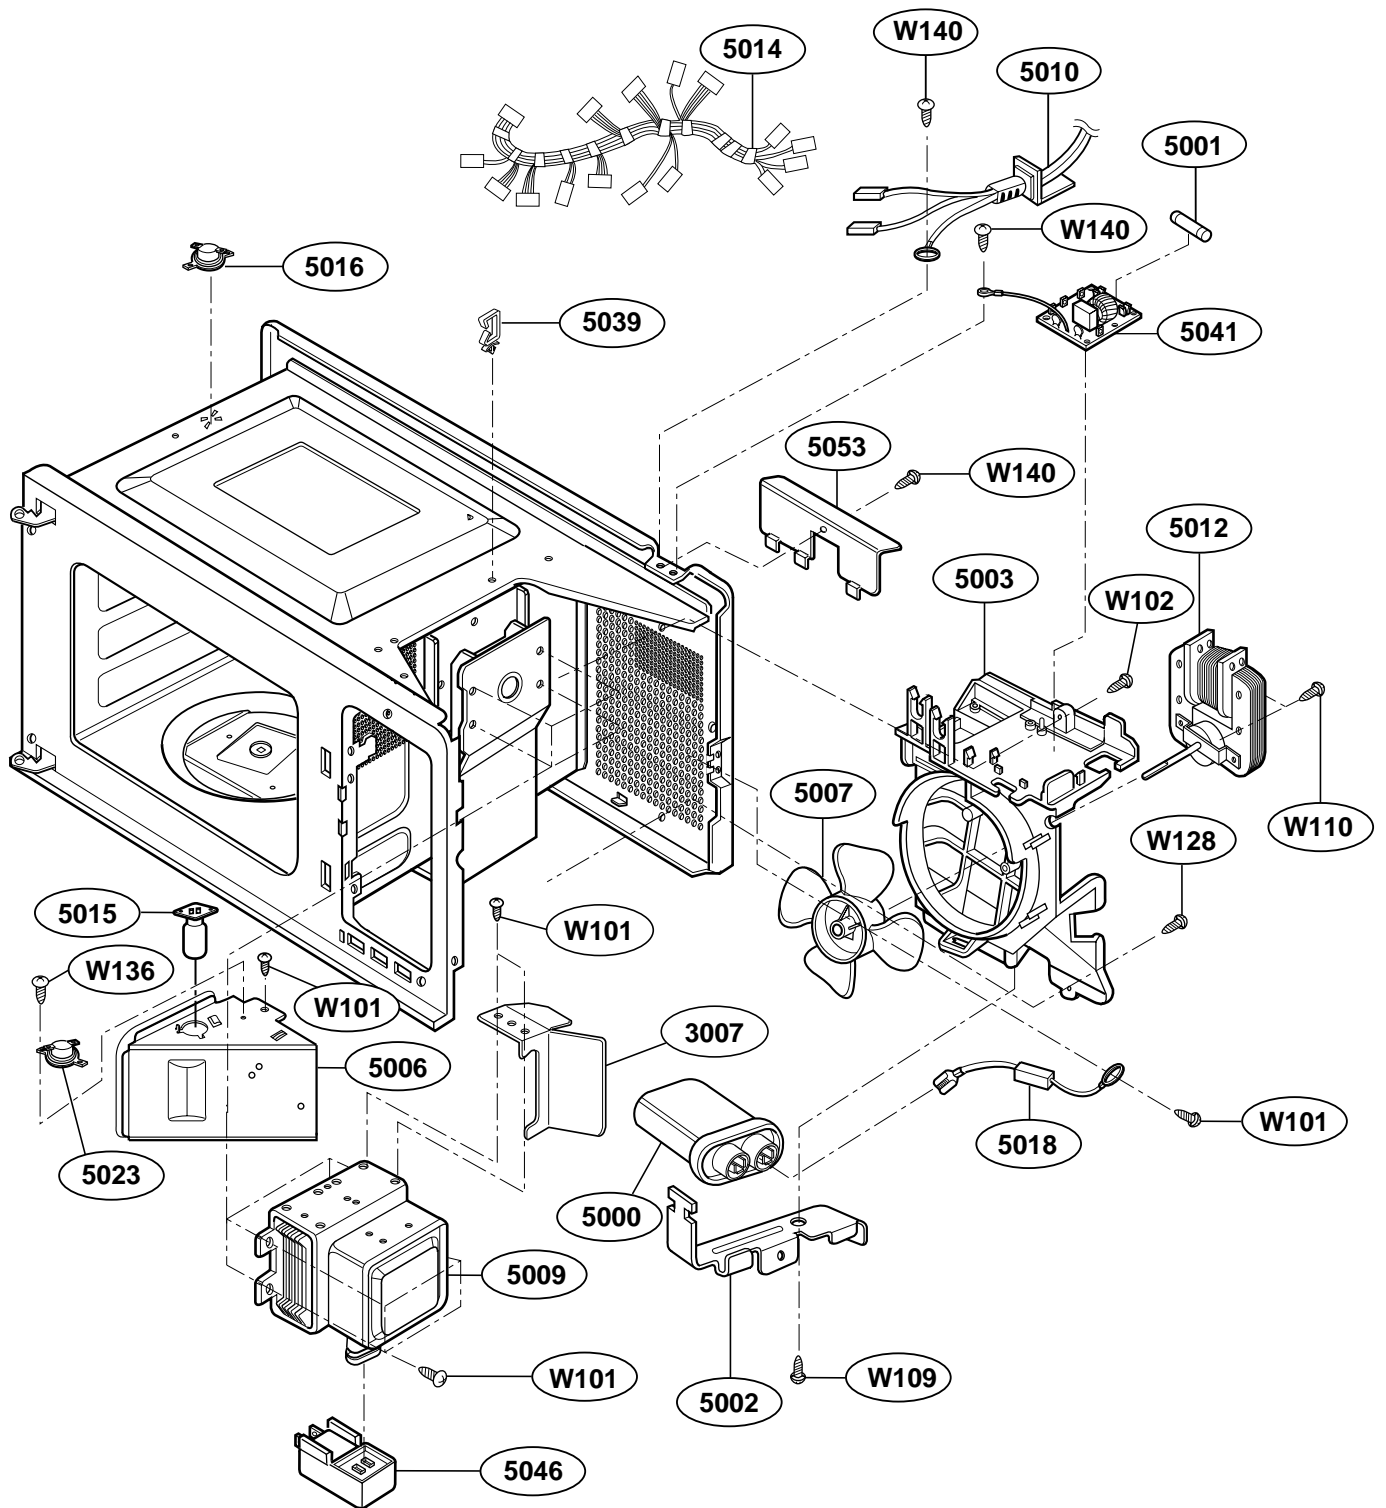

This Owner's Manual is provided and hosted by Appliance Factory Parts.

AMANA LD10D2 Owner's Manual

[Shop genuine replacement parts for AMANA LD10D2](#)

DOOR PARTS MODEL: LD10D2

[Find Your AMANA Microwave Parts - Select From 149 Models](#)

----- Manual continues below -----

EXPLODED VIEW

INTRODUCTION

MODEL: LD10D2

DOOR PARTS

MODEL: LD10D2

CONTROLLER PARTS

MODEL: LD10D2

OVEN CAVITY PARTS

MODEL: LD10D2

LATCH BOARD PARTS

MODEL: LD10D2

INTERIOR PARTS

MODEL: LD10D2

BASE PLATE PARTS

MODEL: LD10D2