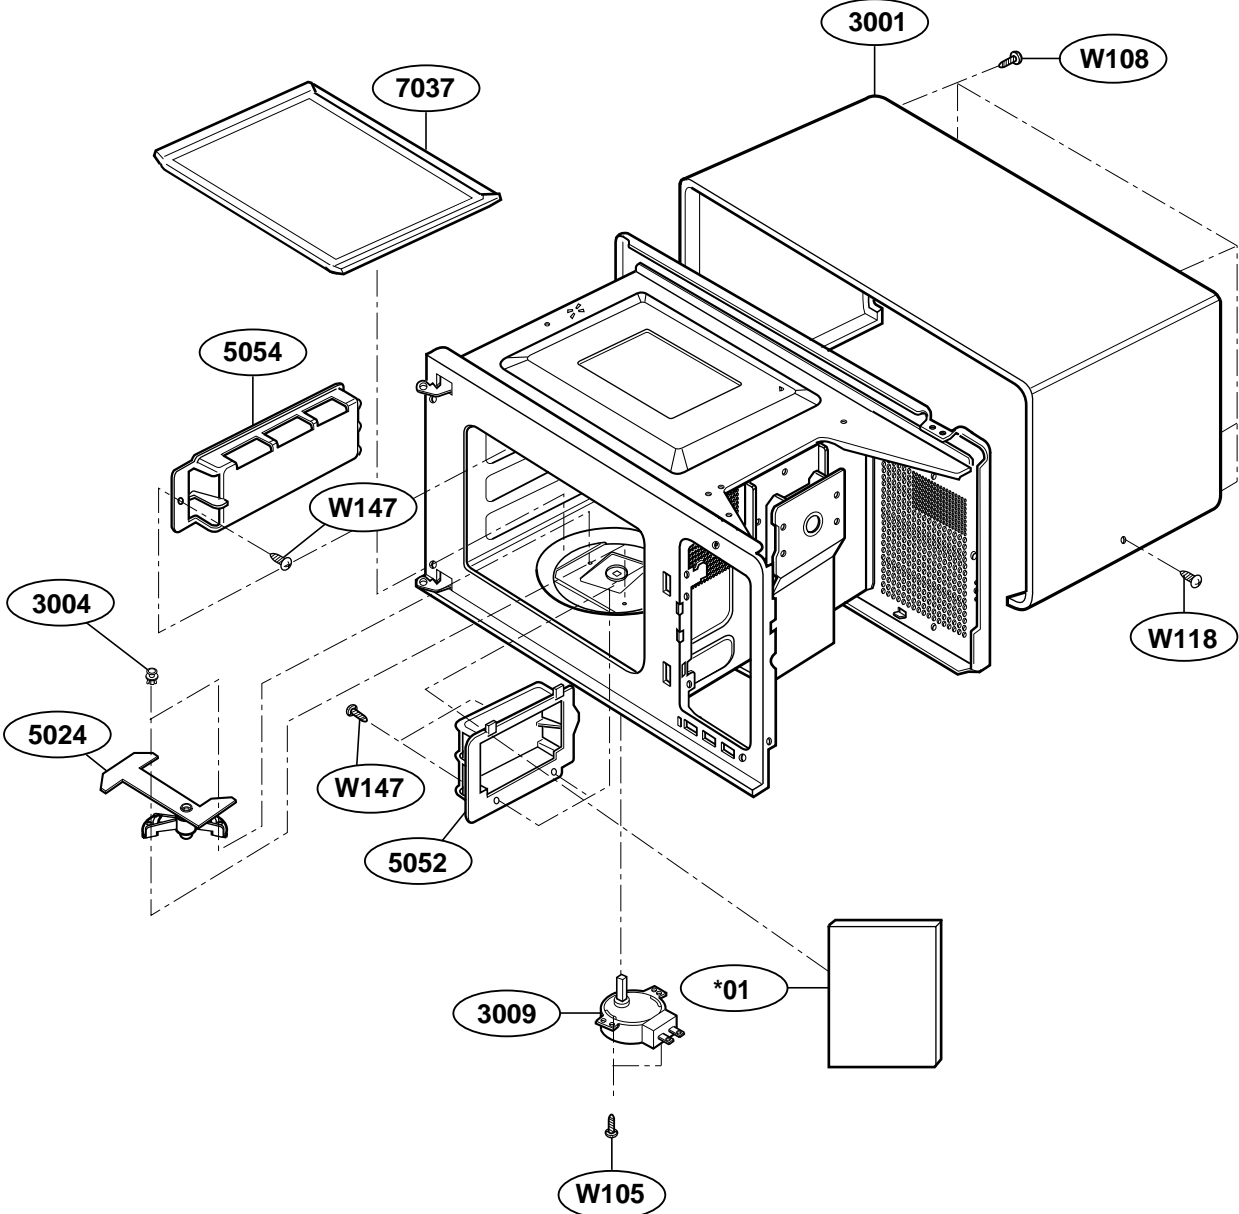

This Owner's Manual is provided and hosted by Appliance Factory Parts.

AMANA LD10D2 Owner's Manual

[Shop genuine replacement parts for AMANA LD10D2](#)

DOOR PARTS MODEL: LD10D2

[Find Your AMANA Microwave Parts - Select From 149 Models](#)

----- Manual continues below -----

EXPLODED VIEW

INTRODUCTION

MODEL: LD10D2

DOOR PARTS

MODEL: LD10D2

CONTROLLER PARTS

MODEL: LD10D2

OVEN CAVITY PARTS

MODEL: LD10D2

LATCH BOARD PARTS

MODEL: LD10D2

INTERIOR PARTS

MODEL: LD10D2

BASE PLATE PARTS

MODEL: LD10D2