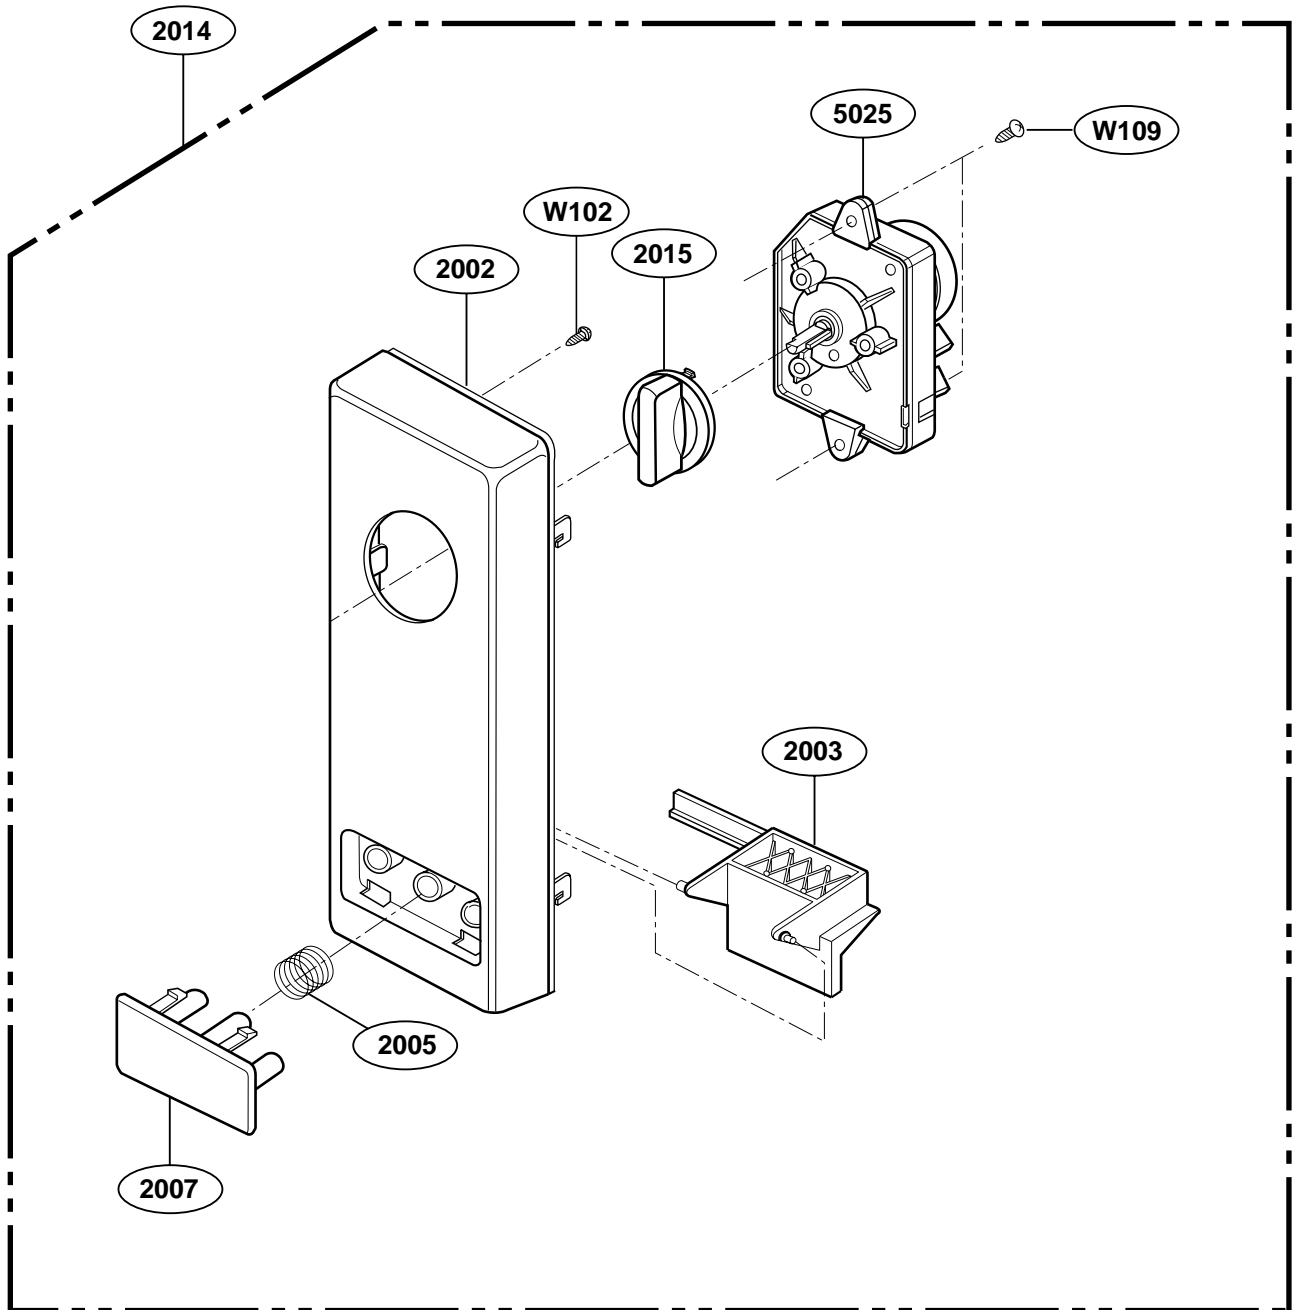

This Owner's Manual is provided and hosted by Appliance Factory Parts.

AMANA LD10D2 Owner's Manual

[Shop genuine replacement parts for AMANA LD10D2](#)

DOOR PARTS MODEL: LD10D2

[Find Your AMANA Microwave Parts - Select From 149 Models](#)

----- Manual continues below -----

EXPLODED VIEW

INTRODUCTION

MODEL: LD10D2

DOOR PARTS

MODEL: LD10D2

CONTROLLER PARTS

MODEL: LD10D2

OVEN CAVITY PARTS

MODEL: LD10D2

LATCH BOARD PARTS

MODEL: LD10D2

INTERIOR PARTS

MODEL: LD10D2

BASE PLATE PARTS

MODEL: LD10D2