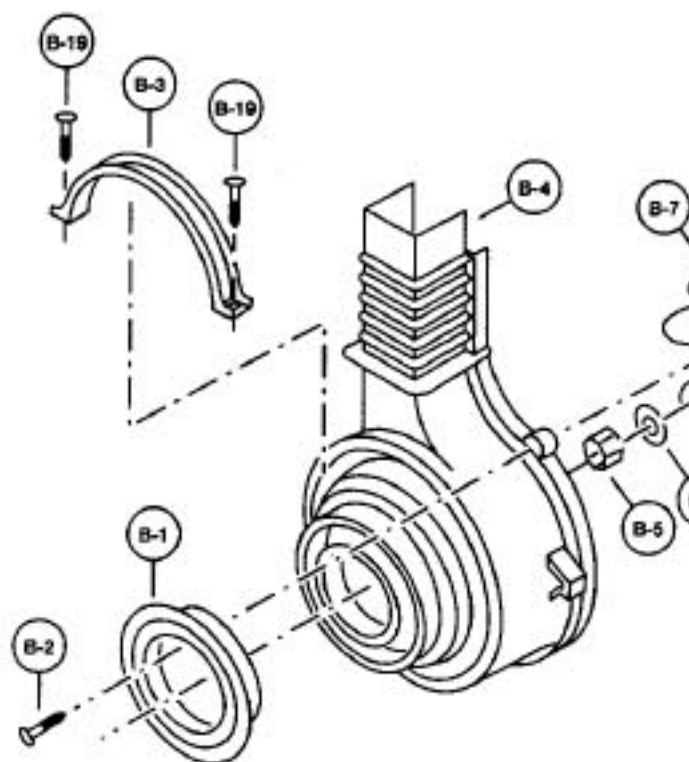

PANASONIC

Models: MC-4401

Motor, Motor Housing & Agitator

- 1 ..... P-64000 ..... Suction Inlet Packing
- 2 ..... P-42400 ..... Screw, motor case
- 3 ..... P-2910 ..... Holder, belt end
- 4 ..... P-53107 ..... Fan Case
- 5 ..... P-41490 ..... Hex Nut
- 6 ..... P-18305 ..... Washer, motor case
- 7 ..... P-41508 ..... Impeller
- 8 ..... P-0605 ..... Washer, motor support
- 9 ..... P-2200 ..... Small Seal
- 10 ..... P-54107 ..... Fan Case
- 11 ..... P-63007 ..... Motor Support Cover
- 12 ..... P-18304 ..... Fan Motor
- 13 ..... P-18306 ..... Motor Support Plate
- 14 ..... P-18307 ..... Support, motor, rubber
- 15 ..... P-18308 ..... Support, motor, metal
- 16 ..... P-26001 ..... Motor Cover
- 17 ..... P-51000 ..... Packing, air outlet
- 18 ..... P-71001 ..... Bracket, motor support
- 19 ..... P-6140 ..... Screw

- 20 ..... P-92102 ..... Agitator Assembly
- 21 ..... P-85002 ..... Agitator Body Only
- 22 ..... P-9906 ..... Bearing Unit