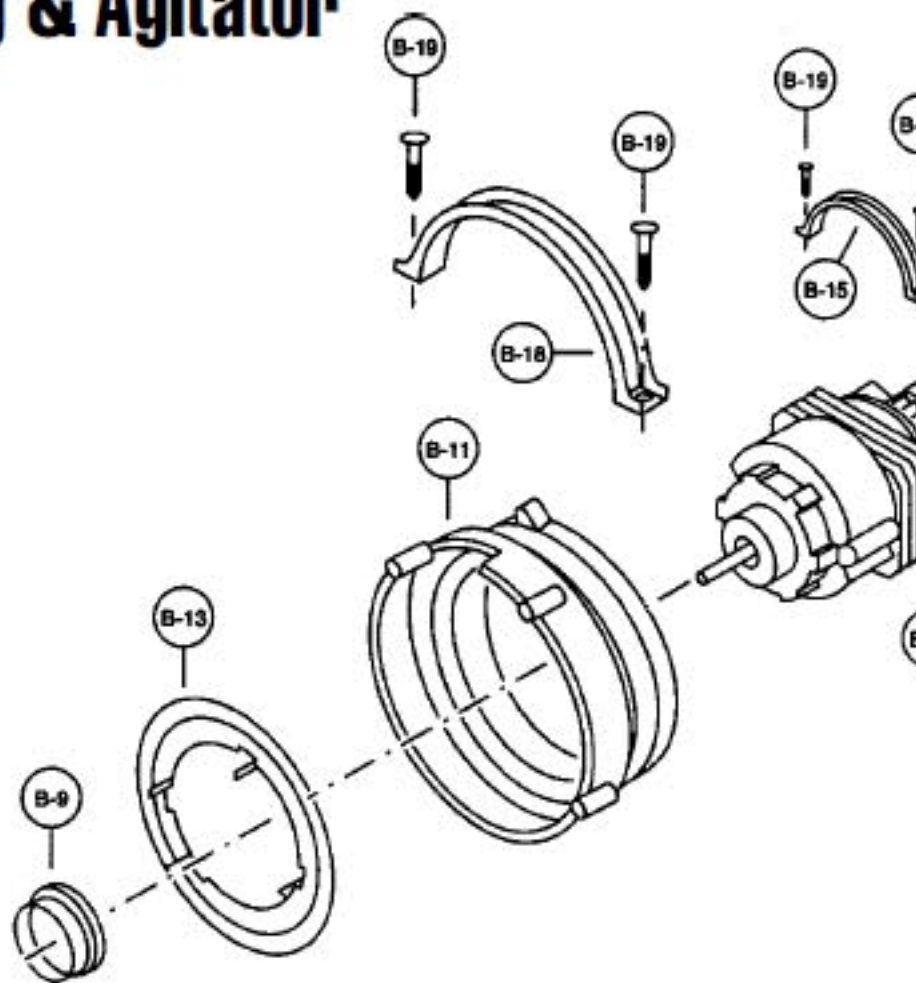

PANASONIC

Models: MC-4401

Motor, Motor Housing & Agitator

- 1 ..... P-64000 ..... Suction Inlet Packing
- 2 ..... P-42400 ..... Screw, motor case
- 3 ..... P-2910 ..... Holder, belt end
- 4 ..... P-53107 ..... Fan Case
- 5 ..... P-41490 ..... Hex Nut
- 6 ..... P-18305 ..... Washer, motor case
- 7 ..... P-41508 ..... Impeller
- 8 ..... P-0605 ..... Washer, motor support
- 9 ..... P-2200 ..... Small Seal
- 10 ..... P-54107 ..... Fan Case
- 11 ..... P-63007 ..... Motor Support Cover
- 12 ..... P-18304 ..... Fan Motor
- 13 ..... P-18306 ..... Motor Support Plate
- 14 ..... P-18307 ..... Support, motor, rubber
- 15 ..... P-18308 ..... Support, motor, metal
- 16 ..... P-26001 ..... Motor Cover
- 17 ..... P-51000 ..... Packing, air outlet
- 18 ..... P-71001 ..... Bracket, motor support
- 19 ..... P-6140 ..... Screw

- 20 ..... P-92102 ..... Agitator Assembly
- 21 ..... P-85002 ..... Agitator Body Only
- 22 ..... P-9906 ..... Bearing Unit