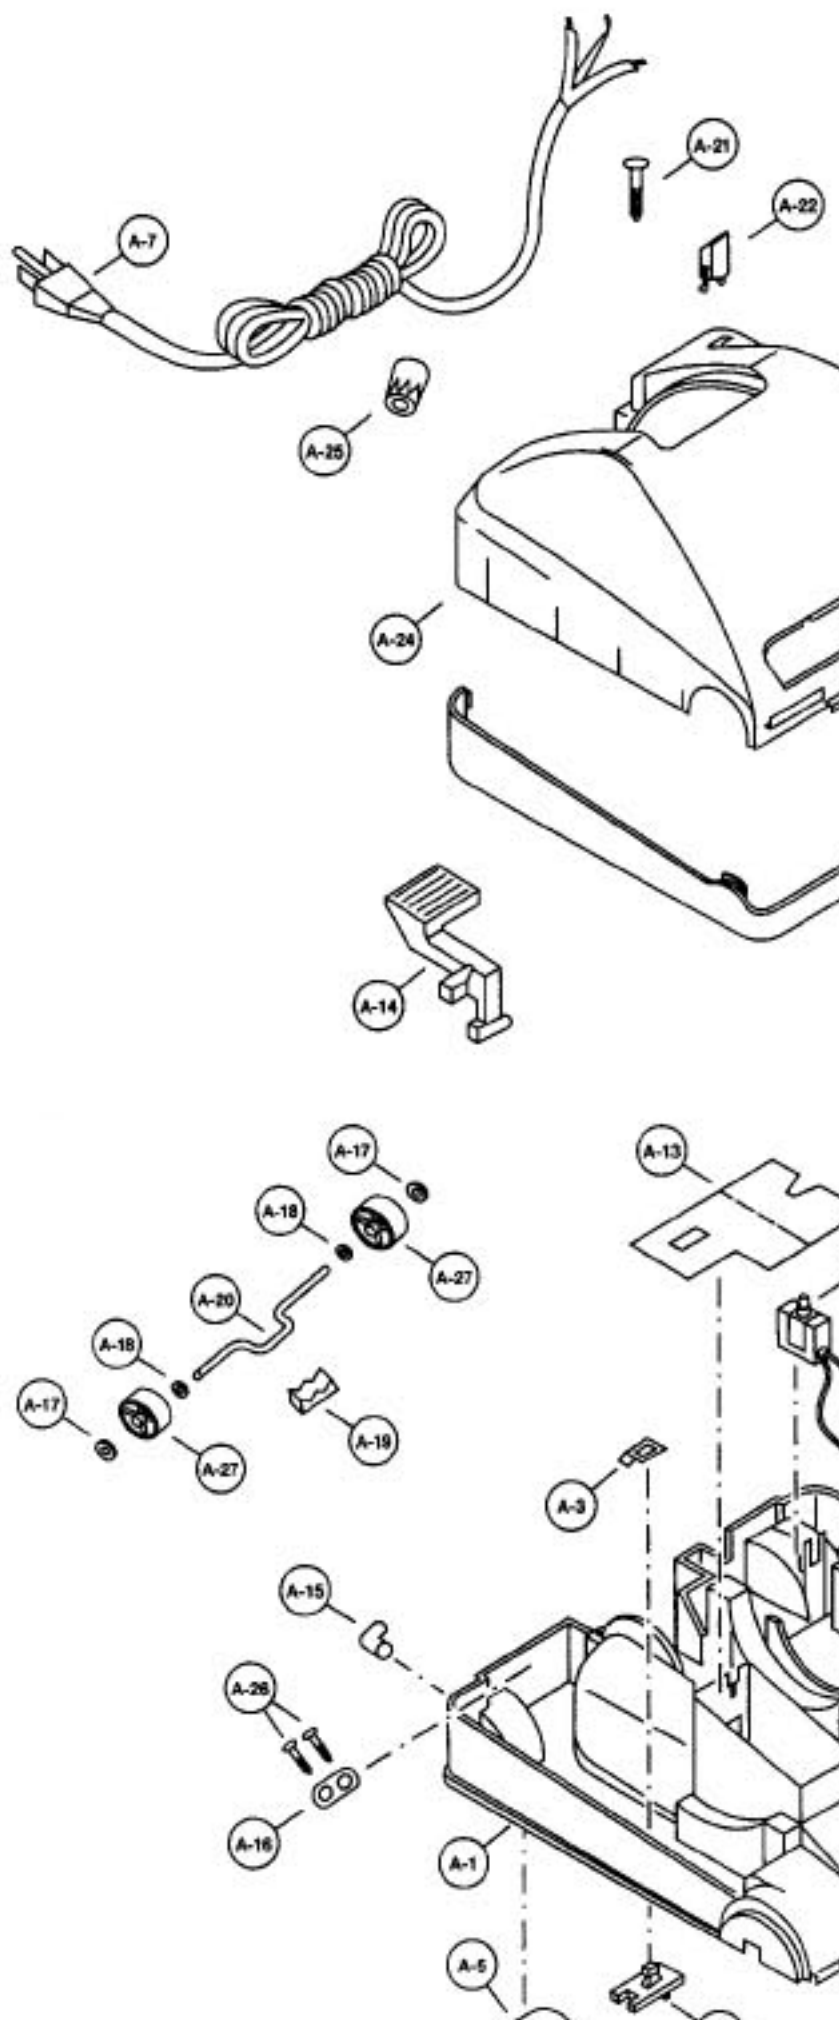

## Nozzle Housing

- 1 ... P-31007 ..... Lower Body
- 2 ... P-6804 ..... Latch
- 3 ... P-70001 ..... Latch Spring
- 4 ... P-18300 ..... Nozzle Lift Lever
- 5 ... P-10007 ..... Wheel
- 6 ... P-18301 ..... Rear Axle Shaft
- 7 ... P-9410 ..... Power Cord
- 8 ... P-18302 ..... Belt, type UB-5, sold each
- 9 ... P-3107 ..... Height Adjust Activator
- 10 ... P-4001 ..... Slide Lever, height adjuster
- 11 ... P-3600 ..... Height Adjust Spring
- 12 ... P-5001 ..... Switch, on/off
- 13 ... P-3005 ..... Switch Cover
- 14 ... P-47007 ..... Handle Release Pedal
- 15 ... P-621001 ..... Right Angle Strain Relief
- 16 ... P-62001 ..... Cord Stopper
- 17 ... P-7405 ..... Stopper, wheel
- 18 ... P-18303 ..... Washer
- 19 ... P-2608 ..... Plastic Axle Holder
- 20 ... P-1610 ..... Front Axle Shaft
- 21 ... P-6140 ..... Screw
- 22 ... P-64007 ..... On/Off Button
- 23 ... P-101007 ..... Furniture Guard
- 24 ... P-1110 ..... Floor Nozzle, upper unit
- 25 ... P-000623 ..... Wire Nut
- 26 ... P-6140 ..... Screw, cord stopper
- 27 ... P-9002 ..... Wheel, nozzle
- 28 ... P-27007 ..... Lower Plate