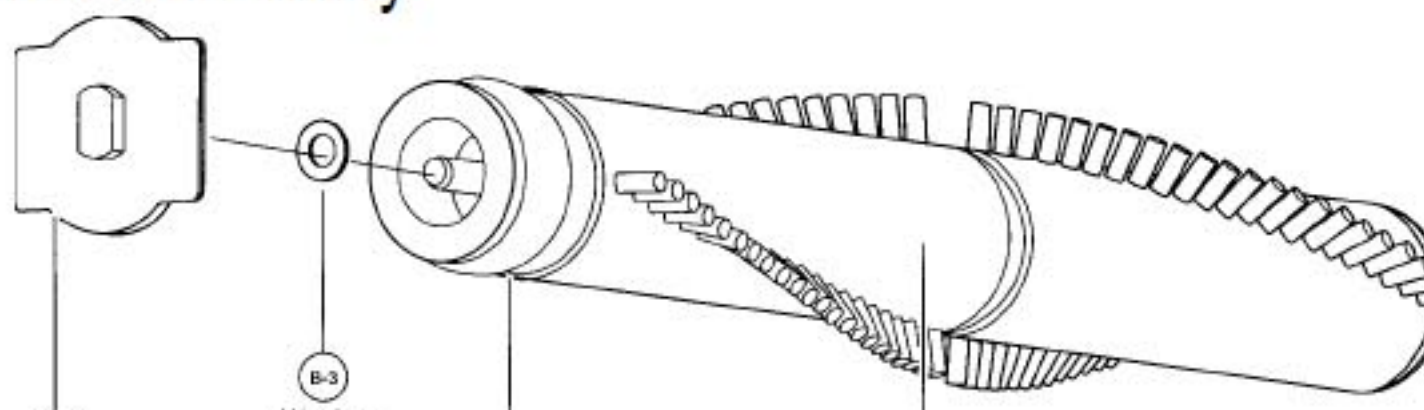

Agitator Assembly