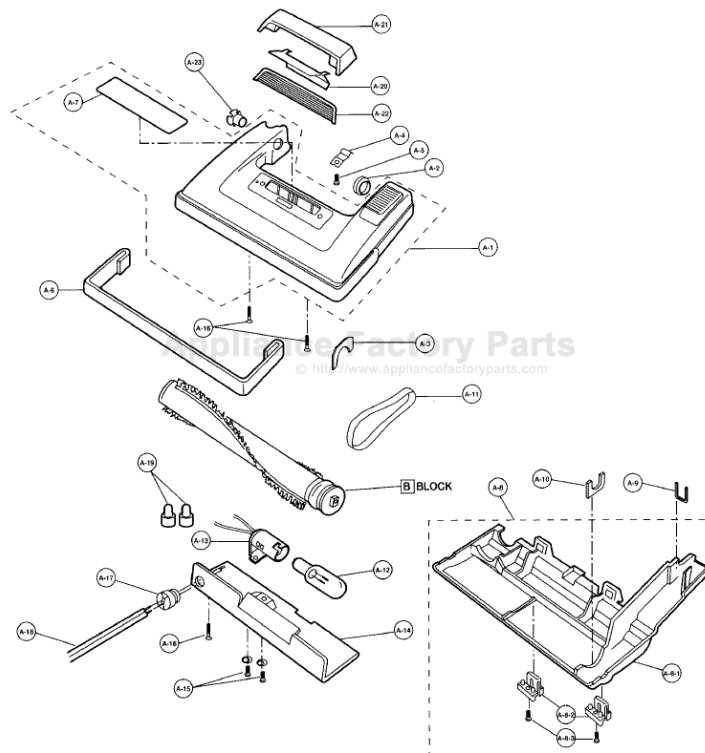

PANASONIC 5995 Owner's Manual

[Shop genuine replacement parts for PANASONIC 5995](#)

Nozzle Housing

[Find Your PANASONIC Vacuum Cleaner Parts - Select From 605 Models](#)

----- Manual continues below -----

PANASONIC

Models: MC-5140, MC-5150, MC-5155, MC-5190, MC-5340, MC-5995

Nozzle Housing

PANASONIC

Models: MC-5140, MC-5150, MC-5155, MC-5190, MC-5340, MC-5995

A1	P-0103	Nozzle Housing, 5140	A13	P-938	Lamp Holder
A1	P-010301	Nozzle Housing, 5150	A13	P-93001	Lamp Socket
A1	P-010309	Nozzle Housing, 5155	A13	P-9367	Lamp Socket
A1	P-000072	Nozzle Housing, 5190	A14	P-85210	Bulb Support
A1	P-000221	Nozzle Housing, 5340	A15	N/A	Screw, 5155
A1	P-000257	Nozzle Housing, 5995	A15	P-000276	Screw, 5340
A2	P-78	Plastic Holder	A16	P-000132	Screw, 5155
A3	P-81	Tight Packing	A16	P-00932	Screw, 5340
A4	P-58	Pedal Spring	A17	P-2423	Wire Bushing
A5	P-000132	Screw	A18	P-3820	Wire Cord, le
A6	P-10008	Furniture Guard, 5140	A18	P-000275	Wire Cord, le
A6	P-1000	Furniture Guard, 5150	A19	P-0038	Wire Connect
A6	P-10009	Furniture Guard, 5155	A20	P-000623	Reflection Pl
A6	P-10008	Furniture Guard, 5190, 5340	A20	P-10109	Reflector, 59
A6	P-10107	Furniture Guard, 5995	A21	P-86210	Supporter, re
A7	P-02001	Top Mark, 5140	A22	P-2120	Window, 515
A7	P-02002	Top Mark, 5150	A23	P-2500	Shaft, plastic
A7	P-02003	Top Mark, 5155		P-000076	Nozzle Hose
A7	P-000090	Top Mark, 5190		P-7500	Lower Plate
A7	P-000222	Top Mark, 5340		P-000223	Side Plate, 5
	P-10105	Window, 5995		P-000095	Frame, 5995
A8	P-9113	Lower Plate Assembly		P-000010	Pedal Spring
A8	P-000075	Lower Plate Assembly, 5190, 5340		P-4720	Pedal, 5995
A8	P-000113	Lower Plate Assembly, 5995		P-000132	Screw, frame
	P-2713	Lower Plate Only, 5190, 5340		P-00008	Shaft, pedal,
A82	P-0800	Latch			
A83	P-000132	Screw			
A9	P-43	Belt Cover			
A10	P-7500	Body Packing			
A10	P-81	Body Packing, 5190			
A11	P-2287	Belt, 2 pack			
A11	P-200	Belt, sold each (R)			
A12	P-2810	Bulb, 5155, 5340, 5995			