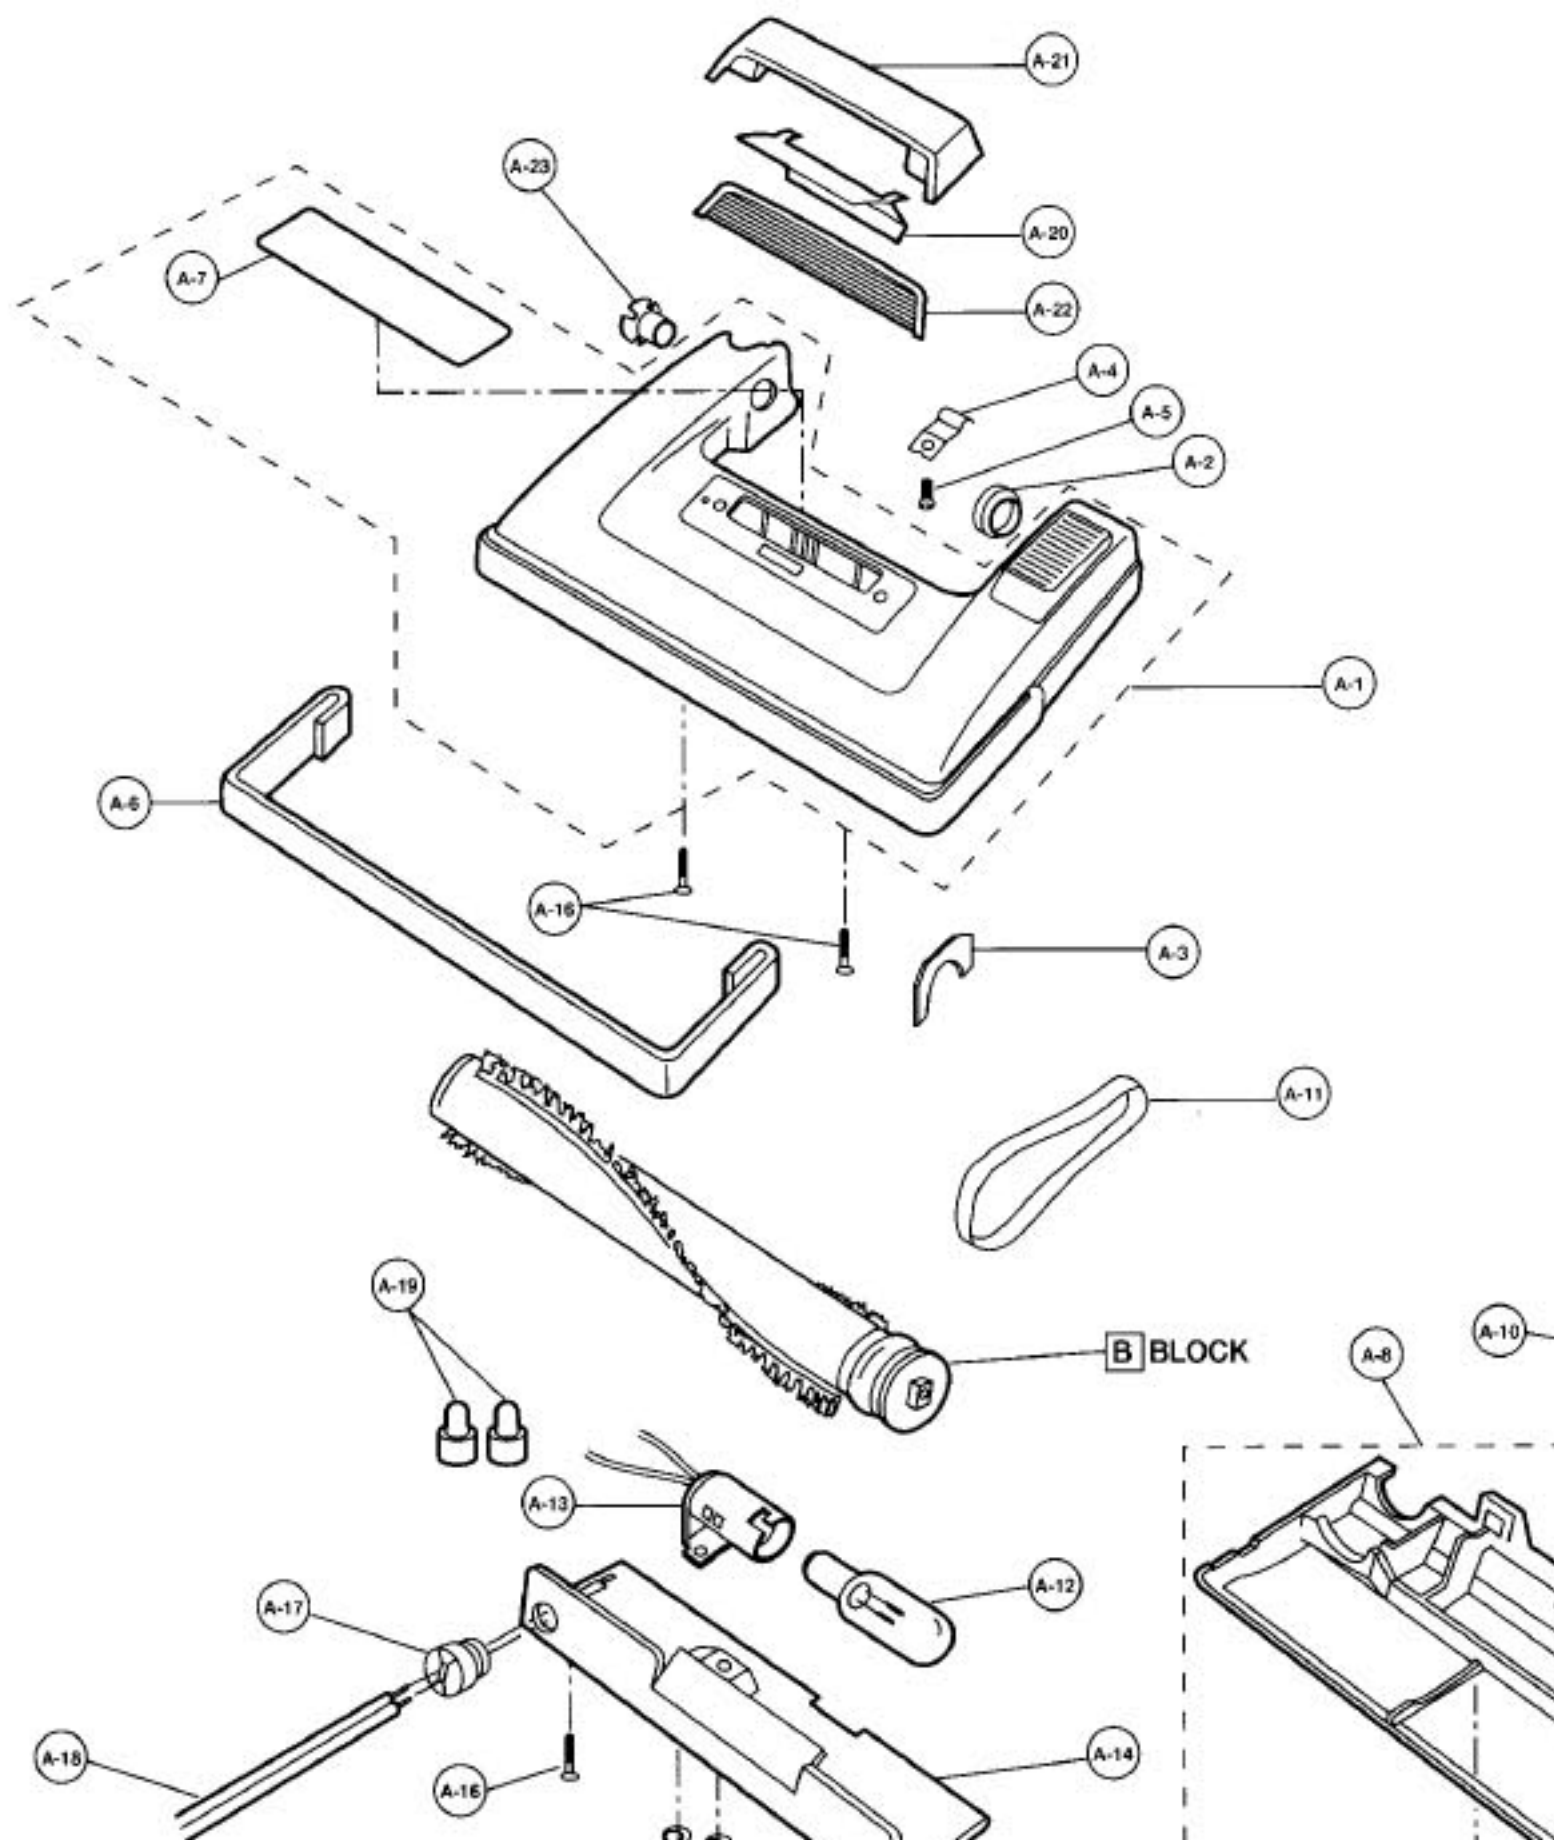

PANASONIC 5995 Owner's Manual

[Shop genuine replacement parts for PANASONIC 5995](#)

Nozzle Housing

[Find Your PANASONIC Vacuum Cleaner Parts - Select From 605 Models](#)

----- Manual continues below -----

PANASONIC

Models: MC-5140, MC-5150, MC-5155, MC-5190, MC-5340, MC-5995

Nozzle Housing

PANASONIC

Models: MC-5140, MC-5150, MC-5155, MC-5190, MC-5340, MC-5995

A1	P-0103	Nozzle Housing, 5140	A13	P-938	Lamp Holder
A1	P-010301	Nozzle Housing, 5150	A13	P-93001	Lamp Socket
A1	P-010309	Nozzle Housing, 5155	A13	P-9367	Lamp Socket
A1	P-000072	Nozzle Housing, 5190	A14	P-85210	Bulb Support
A1	P-000221	Nozzle Housing, 5340	A15	N/A	Screw, 5155
A1	P-000257	Nozzle Housing, 5995	A15	P-000276	Screw, 5340
A2	P-78	Plastic Holder	A16	P-000132	Screw, 5155
A3	P-81	Tight Packing	A16	P-00932	Screw, 5340
A4	P-58	Pedal Spring	A17	P-2423	Wire Bushing
A5	P-000132	Screw	A18	P-3820	Wire Cord, le
A6	P-10008	Furniture Guard, 5140	A18	P-000275	Wire Cord, le
A6	P-1000	Furniture Guard, 5150	A19	P-0038	Wire Connect
A6	P-10009	Furniture Guard, 5155	A20	P-000623	Reflection Pl
A6	P-10008	Furniture Guard, 5190, 5340	A20	P-10109	Reflector, 59
A6	P-10107	Furniture Guard, 5995	A21	P-86210	Supporter, re
A7	P-02001	Top Mark, 5140	A22	P-2120	Window, 515
A7	P-02002	Top Mark, 5150	A23	P-2500	Shaft, plastic
A7	P-02003	Top Mark, 5155		P-000076	Nozzle Hose
A7	P-000090	Top Mark, 5190		P-7500	Lower Plate
A7	P-000222	Top Mark, 5340		P-000223	Side Plate, 5
	P-10105	Window, 5995		P-000095	Frame, 5995
A8	P-9113	Lower Plate Assembly		P-000010	Pedal Spring
A8	P-000075	Lower Plate Assembly, 5190, 5340		P-4720	Pedal, 5995
A8	P-000113	Lower Plate Assembly, 5995		P-000132	Screw, frame
	P-2713	Lower Plate Only, 5190, 5340		P-00008	Shaft, pedal,
A82	P-0800	Latch			
A83	P-000132	Screw			
A9	P-43	Belt Cover			
A10	P-7500	Body Packing			
A10	P-81	Body Packing, 5190			
A11	P-2287	Belt, 2 pack			
A11	P-200	Belt, sold each (R)			
A12	P-2810	Bulb, 5155, 5340, 5995			