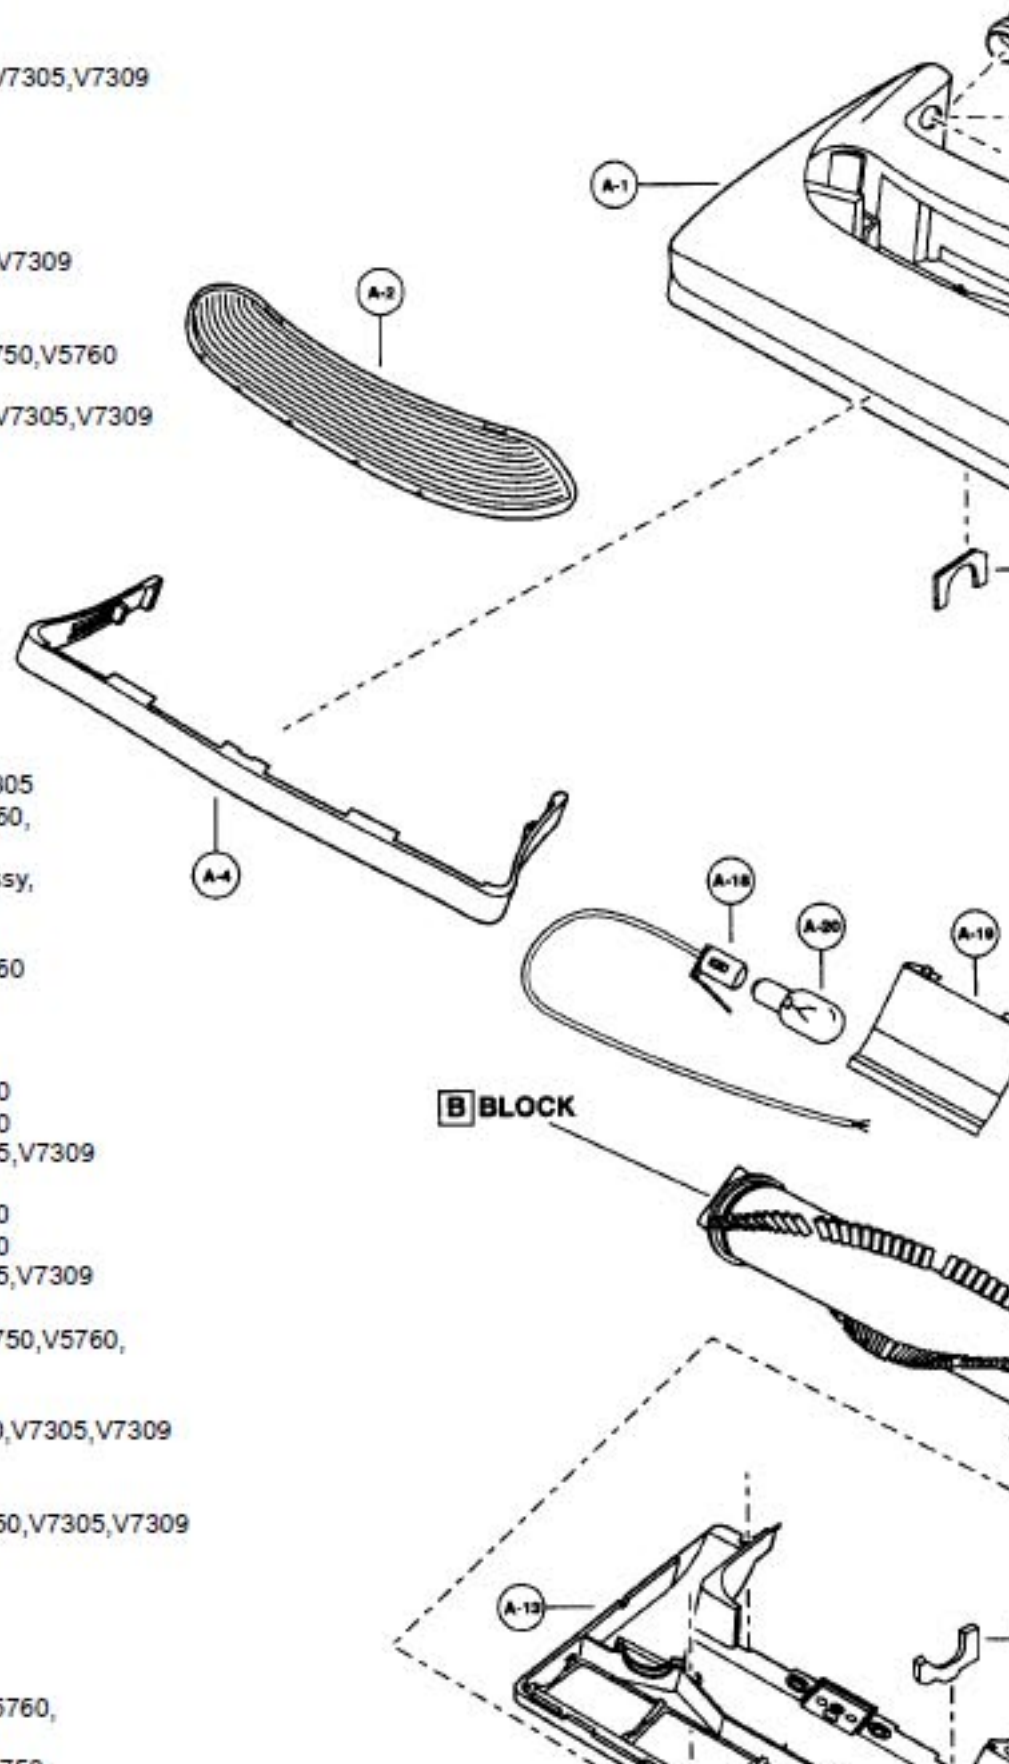

----- Manual continues below -----

Models: MC-V5710, MC-V5715, MC-V5720, MC-V5725, MC-V5730, MC-V5740, MC-5750, MC-V5760, V7305, V7309

Nozzle Housi

- 1 P-10326..... Nozzle Housing, V5710
- 1 P-10305..... Nozzle Housing, V5715
- 1 P-10511..... Nozzle Housing, V5720
- 1 P-10363..... Nozzle Housing, V5725
- 1 P-10840..... Nozzle Housing, V5730
- 1 P-10865..... Nozzle Housing, V5740
- 1 P-10841..... Nozzle Housing, V5750
- 1 P-10852..... Nozzle Housing, V5760
- 1 P-10350..... Nozzle Housing, V7305
- 1 P-10516..... Nozzle Housing, V7309
- 2 P-10105..... Window
- 2 P-9854..... Window, V5750, V5760, V7305, V7309
- P-9879..... Light Cover, V5750
- P-10653..... Light Cover, V5760
- P-10352..... Light Cover, V7305
- P-10517..... Light Cover, V7309
- P-8172..... Screw, light cover, V5750, V5760, V7305, V7309
- 3 P-2500..... Shaft, plastic
- 3 P-2530..... Shaft, plastic, V5730
- 3 P-10819..... Shaft, plastic, V5740, V5750, V5760
- 4 P-10302..... Furniture Guard
- 4 P-10351..... Furniture Guard, V5750, V7305, V7309
- 4 P-10541..... Furniture Guard, V5760
- 5 P-81..... Packing, nozzle
- 6 P-000095..... Frame
- 7 P-58..... Spring, pedal
- 7 P-9857..... Spring, pedal, V5750, V7305, V7309
- 8 P-6140..... Screw, pedal spring
- 9 P-10336..... Pedal, V5710
- 9 P-10303..... Pedal, V5715
- 9 P-4720..... Pedal, V5750, V5760, V7305
- P-513..... Shaft, pedal, V5750, V5760, V7305, V7309
- P-4104..... Screw, handle release assy, V5750, V7305, V7309
- 10 P-6140..... Screw, frame
- 10 P-02181..... Screw, frame/pedal, V5760
- 11 P-V270B..... Belt, type U8, 2 pack
- 11 P-00181..... Belt, 2 pack
- 12 P-9197..... Bottom Plate Assy
- 12 P-10724..... Bottom Plate Assy, V5750
- 12 P-9764..... Bottom Plate Assy, V5760
- 12 P-8947..... Bottom Plate Assy, V7305, V7309
- 13 P-2707..... Bottom Plate Only
- 13 P-10725..... Bottom Plate Only, V5750
- 13 P-9765..... Bottom Plate Only, V5760
- 13 P-5893..... Bottom Plate Only, V7305, V7309
- 14 P-7500..... Packing, lower plate
- 14 P-10394..... Packing, lower plate, V5750, V5760, V7309
- 15 P-43..... Belt Cover
- 15 P-9861..... Belt Cover, V5750, V5760, V7305, V7309
- 16 P-6800..... Screw, bottom plate
- 17 P-10304..... Nozzle Hose, short
- 17 P-9862..... Nozzle Hose, short, V5750, V7305, V7309
- 18 P-9367..... Bulb Socket
- 19 P-10109..... Reflector
- 20 P-7550..... Bulb
- 20 P-2810..... Bulb, V7305
- P-78..... Round Plastic Holder
- P-10353..... Slider Support, V5750, V5760, V7305, V7309
- P-6140..... Screw, frame