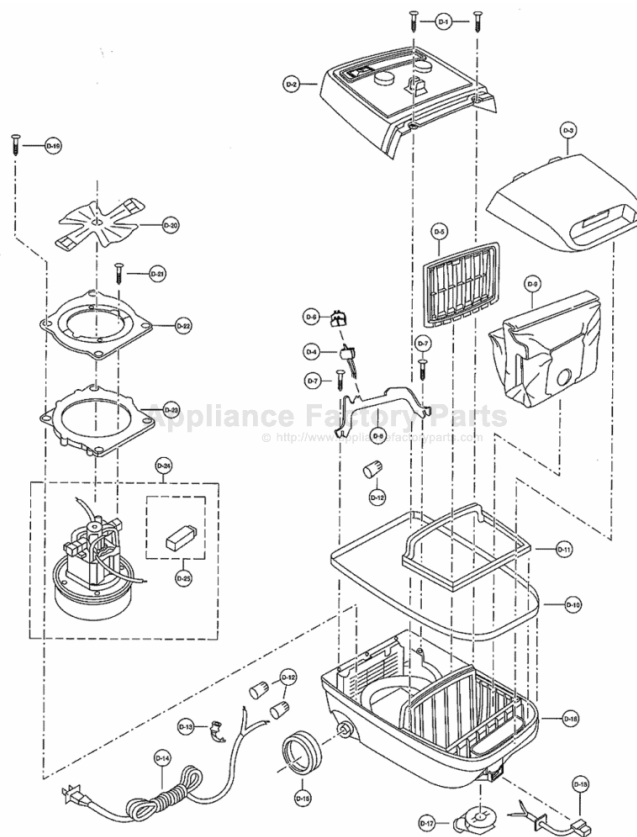

[Find Your PANASONIC Vacuum Cleaner Parts - Select From 605 Models](#)

----- Manual continues below -----