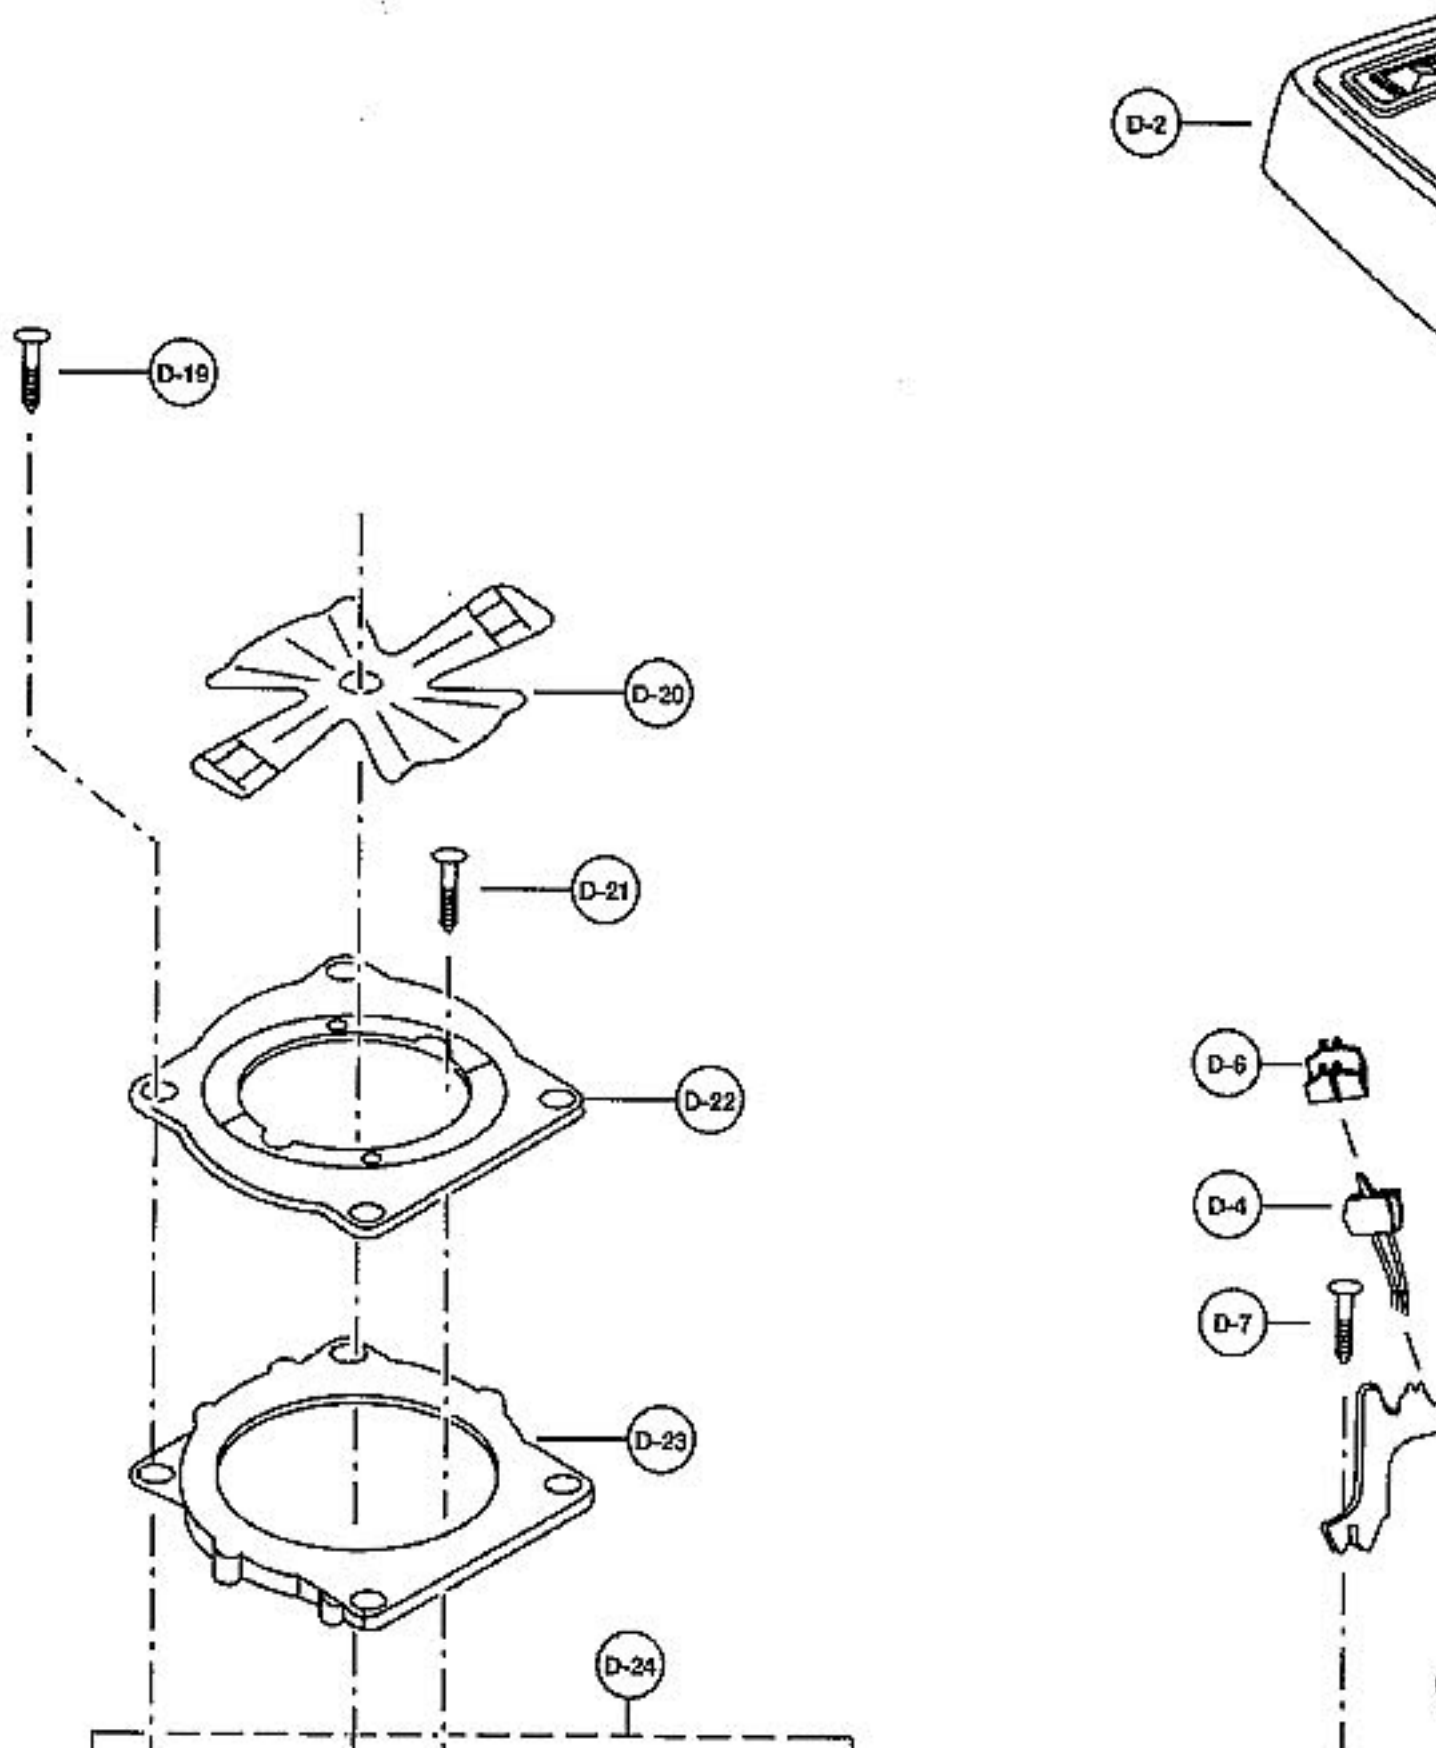

----- Manual continues below -----

PANASONIC

Models: MC-7210, MC-7220

PANASONIC

Models: MC-7210, MC-7220

1	P-000387	Screw, upper body	11	...	P-000390	Hood Seal
2	P-000381	Cover	12	...	P-000355	Connector V
3	P-000382	Dust Cover, 7210	13	...	P-000391	Strain Relie
3	P-000383	Dust Cover, 7220	14	...	P-000392	Power Cord
4	P-000384	Toggle Switch	15	...	P-000393	Rear Wheel
5	P-000385	Motor Filter	16	...	P-000394	Lower Body
6	P-000386	Button, rocker switch					Compartm
7	P-000387	Screw, mount switch	16	...	P-000395	Lower Body
8	P-	Mount Switch					Compartm
9	P-150PF	Paper Bag, type C4, 5 pack	17	...	P-000396	Wheel Cast
10	...	P-000389	Bumper, extended					

Hose and Attachments

P-000363	Hose Assembly, 7210
P-000364	Hose Assembly, 7220
P-000365	Handle Assy, 7210
P-000366	Handle Assy, 7220
P-000367	Spring, wand lock, 7220
P-000368	Terminal Hose, (machine end coupling)
P-000369	Hose Only, plastic
P-000370	Lower Wand Assembly, plastic, 7210
P-000371	Lower Wand Assembly, metal, 7220
P-000372	Spring, wand lock, 7220
P-000373	Dusting Brush, round
P-000374	Upholstery Nozzle
P-000375	Crevice Tool
P-000376	Rug Nozzle, 7210