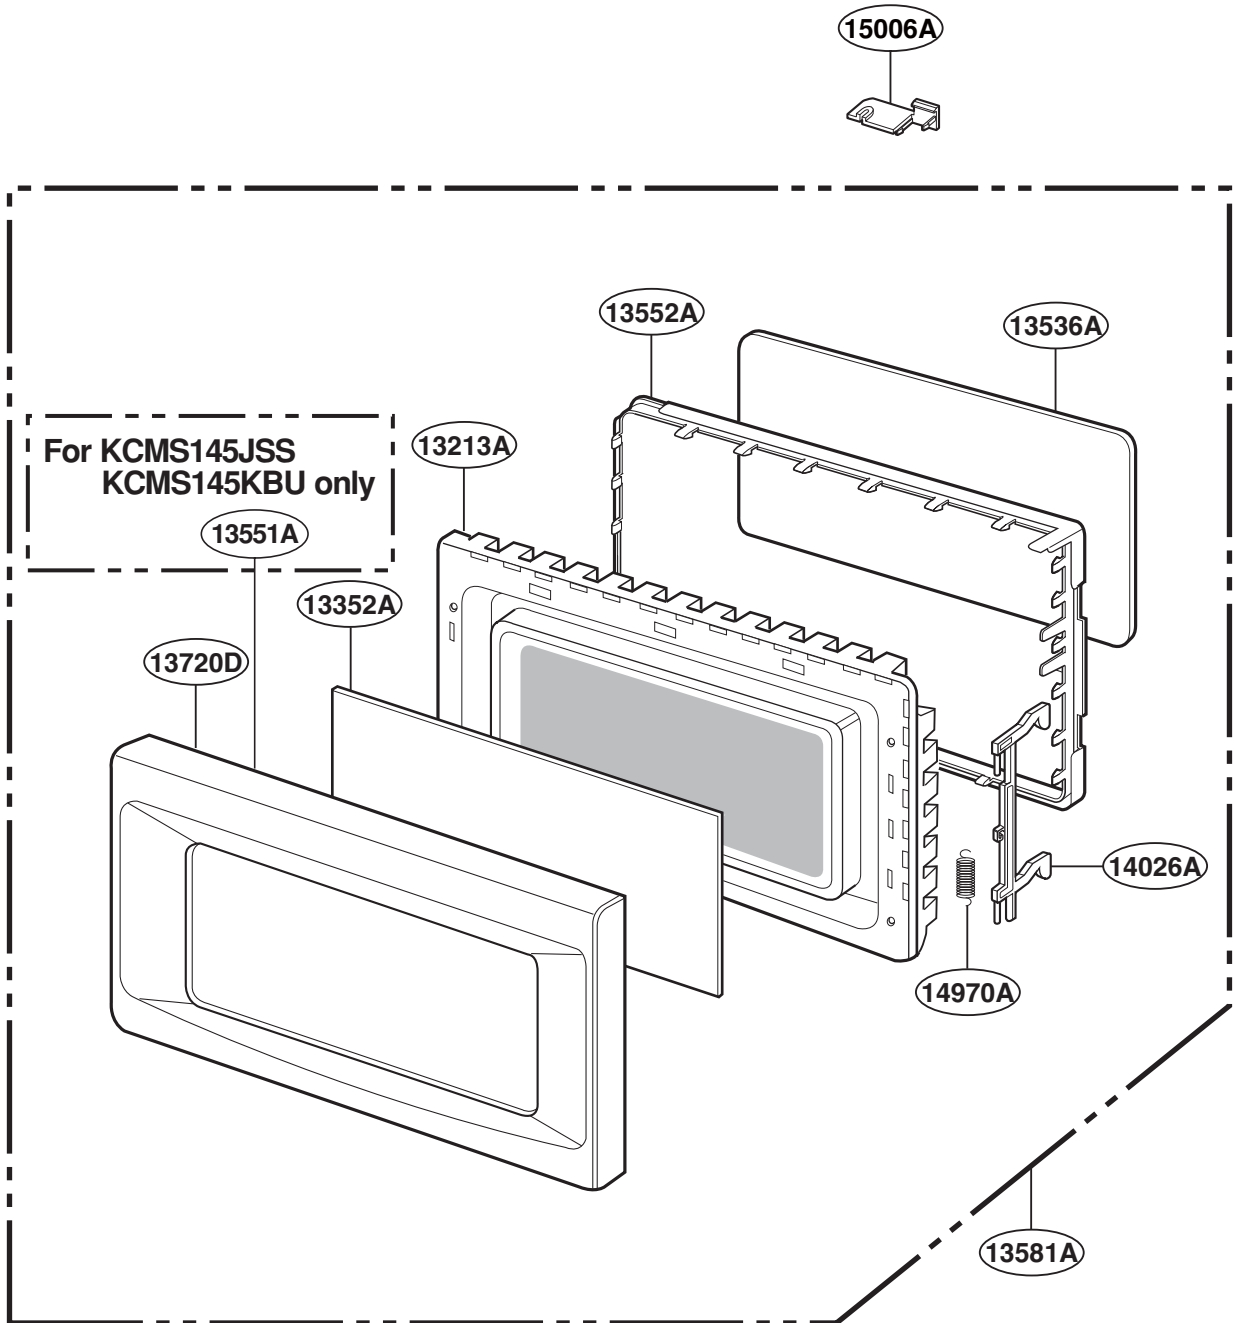

INTERIOR PARTS

[Find Your KITCHENAID Microwave Parts - Select From 105 Models](#)

----- Manual continues below -----

EXPLODED VIEW

INTRODUCTION

Model : KCMS145JBL
KCMS145JBT
KCMS145JWH
KCMS145JSS
KCMS145KBU

DOOR PARTS

CONTROL PANEL PARTS

For Model : KCMS145JBL
KCMS145JBT
KCMS145JWH

For Model : KCMS145JSS
KCMS145KBU

OVEN CAVITY PARTS

LATCH BOARD PARTS

INTERIOR PARTS

BASE PLATE PARTS

SENSOR PARTS