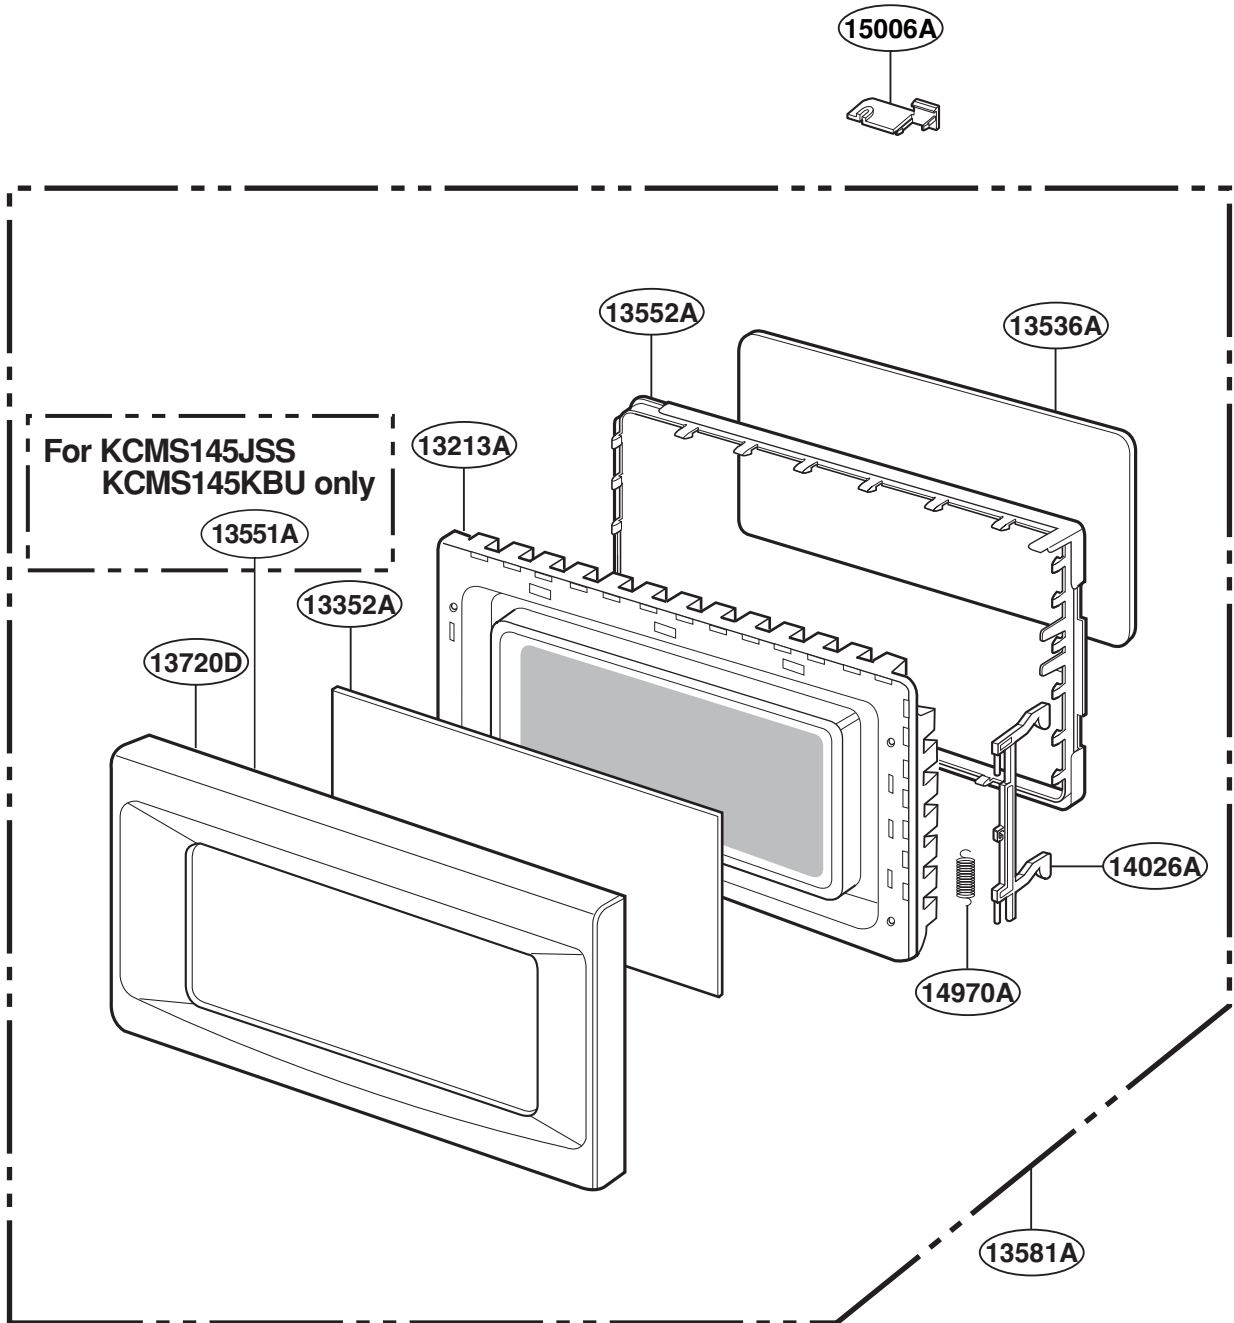

[Find Your KITCHENAID Microwave Parts - Select From 105 Models](#)

----- Manual continues below -----

EXPLODED VIEW

INTRODUCTION

Model : KCMS145JBL
KCMS145JBT
KCMS145JWH
KCMS145JSS
KCMS145KBU

DOOR PARTS

CONTROL PANEL PARTS

For Model : KCMS145JBL
KCMS145JBT
KCMS145JWH

For Model : KCMS145JSS
KCMS145KBU

OVEN CAVITY PARTS

LATCH BOARD PARTS

INTERIOR PARTS

BASE PLATE PARTS

SENSOR PARTS