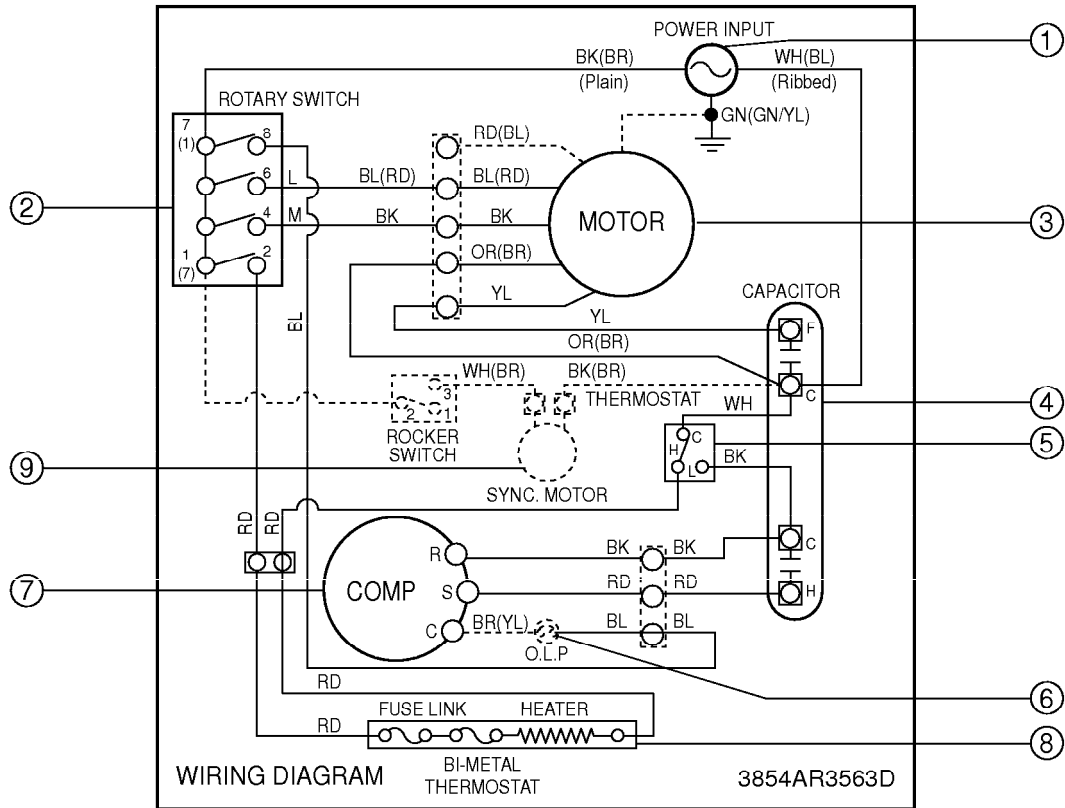

----- Manual continues below -----

5. SCHEMATIC DIAGRAM

5.1 CIRCUIT DIAGRAM

• MODEL : LWM1410BCG(BCL)

LOCATION NO.	DESCRIPTION	PART NO.	Q'TY PER SET	RE-MARKS
		LWM1410BCG(BCL)		
1	POWER CORD	2H00677S	1	
2	ROTARY SWITCH	2H00598E	1	
3	FAN MOTOR	4681AR6033E	1	
4	CAPACITOR	6120AR2359Q	1	
5	THERMOSTAT	2H01109L	1	
6	COMPRESSOR	5416A20003C	1	
7	OVERLOAD PROTECTOR	6750U-L046A	1	
8	TERMINAL BLOCK	3H00390B	1	
9	SYNCHRONOUS MOTOR	2H01102D	1	

• MODEL : LWM1830BCG(BCL)/ LWN2130BCG(BCL)

LOCATION NO.	DESCRIPTION	PART NO.		QTY PER SET	RE-MARKS
		LWM1830BCG(BCL)	LWN2130BCG(BCL)		
1	POWER CORD	2H00677Q		1	
2	ROTARY SWITCH	2H00598E		1	
3	FAN MOTOR	4681AR6033B	4681AR6033G	1	
4	CAPACITOR	6120AR2359E		1	
5	THERMOSTAT	2H01109L		1	
6	COMPRESSOR	5417AR2256E	2H02564J	1	
7	TERMINAL BLOCK(1)	3H00390A		1	
8	TERMINAL BLOCK(2)	3H00390B		1	
9	ENERGY SAVER SWITCH	2H01316C		1	
10	SYNCHRONOUS MOTOR	2H01102A		1	

• MODEL : LWM1830BXG(BXL)/ LWN2130BXG(BXL)

LOCATION NO.	DESCRIPTION	PART NO.		Q'TY PER SET	RE-MARKS
		LWM1830BXG(BXL)	LWN2130BXG(BXL)		
1	POWER CORD	2H00677U		1	
2	ROTARY SWITCH	2H00598F		1	
3	FAN MOTOR	4681AR6033B	4681AR6033G	1	
4	CAPACITOR	6120AR2359E		1	
5	THERMOSTAT	2H01127B		1	
6	OVERLOAD PROTECTOR	-		1	
7	COMPRESSOR	5417AR2256E	2H02564J	1	
8	ELECTRIC HEATER	5300AR1571B		1	
9	SYNCHRONOUS MOTOR	2H01102A		1	