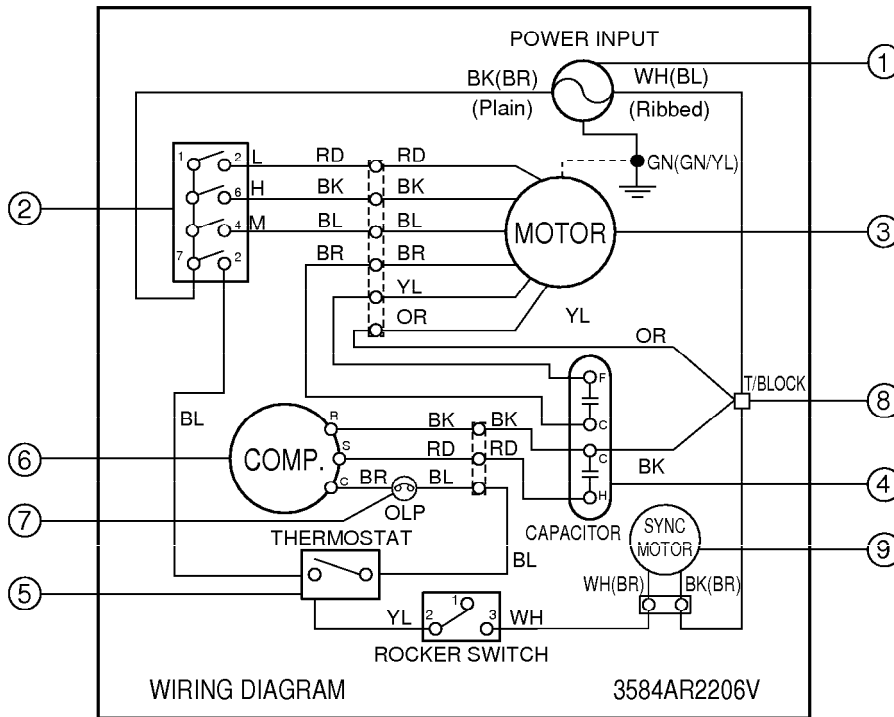

----- Manual continues below -----

5. SCHEMATIC DIAGRAM

5.1 CIRCUIT DIAGRAM

• MODEL : LWM1410BCG(BCL)

LOCATION NO.	DESCRIPTION	PART NO.	Q'TY PER SET	RE-MARKS
		LWM1410BCG(BCL)		
1	POWER CORD	2H00677S	1	
2	ROTARY SWITCH	2H00598E	1	
3	FAN MOTOR	4681AR6033E	1	
4	CAPACITOR	6120AR2359Q	1	
5	THERMOSTAT	2H01109L	1	
6	COMPRESSOR	5416A20003C	1	
7	OVERLOAD PROTECTOR	6750U-L046A	1	
8	TERMINAL BLOCK	3H00390B	1	
9	SYNCHRONOUS MOTOR	2H01102D	1	

• MODEL : LWM1830BCG(BCL)/ LWN2130BCG(BCL)

LOCATION NO.	DESCRIPTION	PART NO.		QTY PER SET	RE-MARKS
		LWM1830BCG(BCL)	LWN2130BCG(BCL)		
1	POWER CORD	2H00677Q		1	
2	ROTARY SWITCH	2H00598E		1	
3	FAN MOTOR	4681AR6033B	4681AR6033G	1	
4	CAPACITOR	6120AR2359E		1	
5	THERMOSTAT	2H01109L		1	
6	COMPRESSOR	5417AR2256E	2H02564J	1	
7	TERMINAL BLOCK(1)	3H00390A		1	
8	TERMINAL BLOCK(2)	3H00390B		1	
9	ENERGY SAVER SWITCH	2H01316C		1	
10	SYNCHRONOUS MOTOR	2H01102A		1	

• MODEL : LWM1830BXG(BXL)/ LWN2130BXG(BXL)

LOCATION NO.	DESCRIPTION	PART NO.		Q'TY PER SET	RE-MARKS
		LWM1830BXG(BXL)	LWN2130BXG(BXL)		
1	POWER CORD	2H00677U		1	
2	ROTARY SWITCH	2H00598F		1	
3	FAN MOTOR	4681AR6033B	4681AR6033G	1	
4	CAPACITOR	6120AR2359E		1	
5	THERMOSTAT	2H01127B		1	
6	OVERLOAD PROTECTOR	-		1	
7	COMPRESSOR	5417AR2256E	2H02564J	1	
8	ELECTRIC HEATER	5300AR1571B		1	
9	SYNCHRONOUS MOTOR	2H01102A		1	