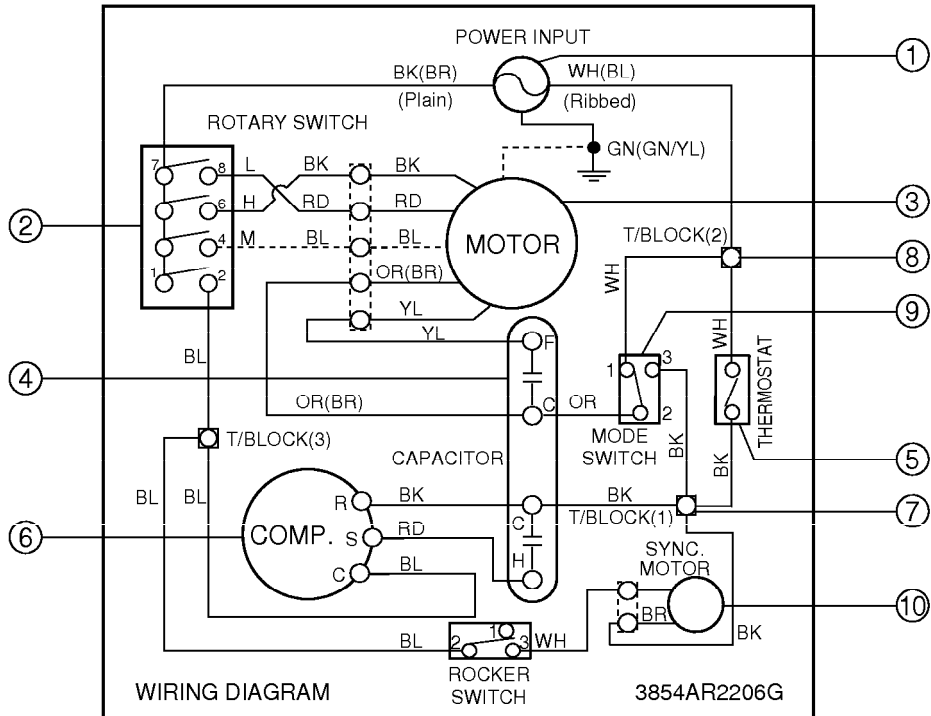

----- Manual continues below -----

5. SCHEMATIC DIAGRAM

5.1 CIRCUIT DIAGRAM

• MODEL : LWM1410BCG(BCL)

LOCATION NO.	DESCRIPTION	PART NO.	Q'TY PER SET	RE-MARKS
		LWM1410BCG(BCL)		
1	POWER CORD	2H00677S	1	
2	ROTARY SWITCH	2H00598E	1	
3	FAN MOTOR	4681AR6033E	1	
4	CAPACITOR	6120AR2359Q	1	
5	THERMOSTAT	2H01109L	1	
6	COMPRESSOR	5416A20003C	1	
7	OVERLOAD PROTECTOR	6750U-L046A	1	
8	TERMINAL BLOCK	3H00390B	1	
9	SYNCHRONOUS MOTOR	2H01102D	1	

• MODEL : LWM1830BCG(BCL)/ LWN2130BCG(BCL)

LOCATION NO.	DESCRIPTION	PART NO.		QTY PER SET	RE-MARKS
		LWM1830BCG(BCL)	LWN2130BCG(BCL)		
1	POWER CORD	2H00677Q		1	
2	ROTARY SWITCH	2H00598E		1	
3	FAN MOTOR	4681AR6033B	4681AR6033G	1	
4	CAPACITOR	6120AR2359E		1	
5	THERMOSTAT	2H01109L		1	
6	COMPRESSOR	5417AR2256E	2H02564J	1	
7	TERMINAL BLOCK(1)	3H00390A		1	
8	TERMINAL BLOCK(2)	3H00390B		1	
9	ENERGY SAVER SWITCH	2H01316C		1	
10	SYNCHRONOUS MOTOR	2H01102A		1	

• MODEL : LWM1830BXG(BXL)/ LWN2130BXG(BXL)

LOCATION NO.	DESCRIPTION	PART NO.		Q'TY PER SET	RE-MARKS
		LWM1830BXG(BXL)	LWN2130BXG(BXL)		
1	POWER CORD	2H00677U		1	
2	ROTARY SWITCH	2H00598F		1	
3	FAN MOTOR	4681AR6033B	4681AR6033G	1	
4	CAPACITOR	6120AR2359E		1	
5	THERMOSTAT	2H01127B		1	
6	OVERLOAD PROTECTOR	-		1	
7	COMPRESSOR	5417AR2256E	2H02564J	1	
8	ELECTRIC HEATER	5300AR1571B		1	
9	SYNCHRONOUS MOTOR	2H01102A		1	