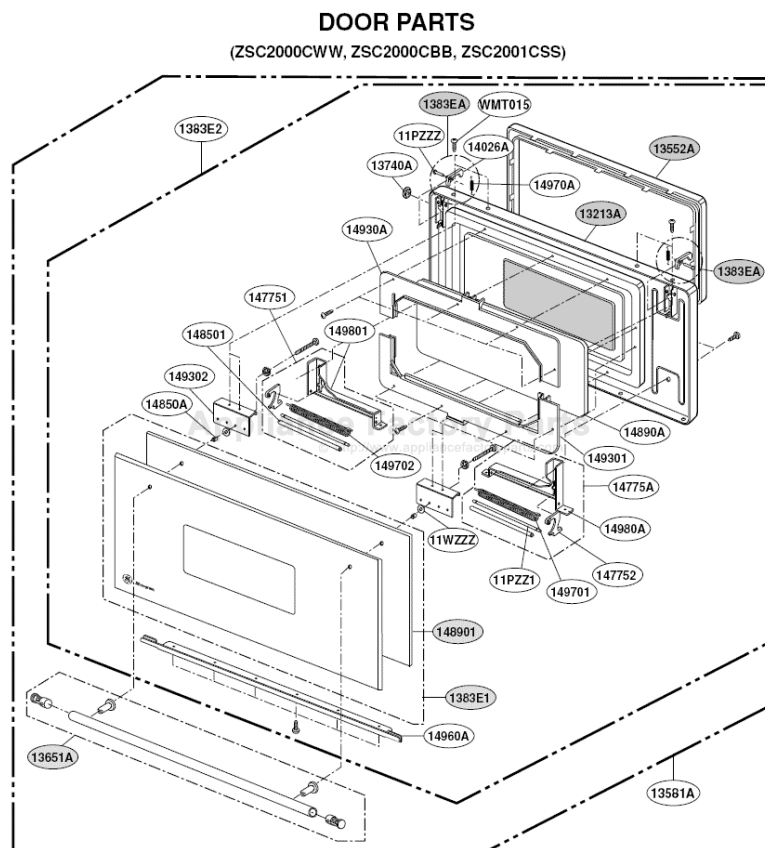

# GE ZSC2000CWW Owner's Manual

[Shop genuine replacement parts for GE ZSC2000CWW](#)

[Find Your GE Microwave Parts - Select From 3055 Models](#)

----- Manual continues below -----