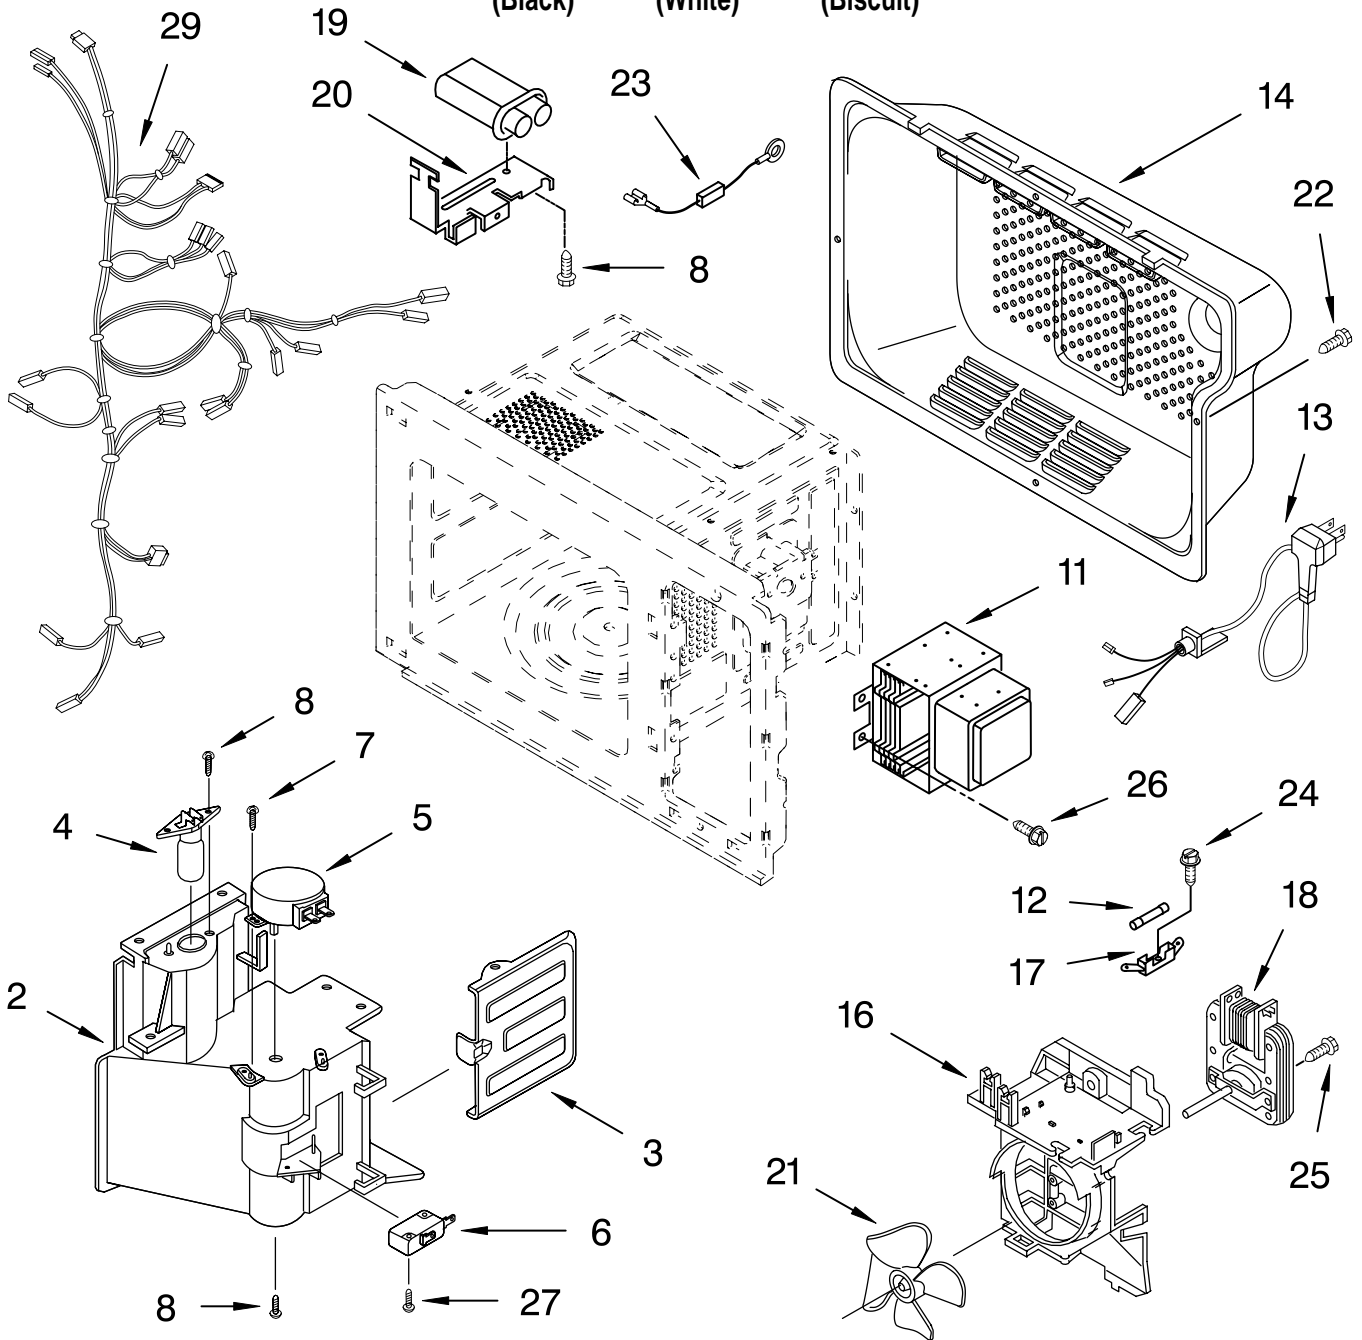

CONVECTION OVEN PARTS

For Models: GM8155XJB0, GM8155XJQ0, GM8155XJT0
 (Black) (White) (Biscuit)

Illus. No.	Part No.	DESCRIPTION
1		Literature Parts
	LIT8172190	U & C Guide
	LIT8172214	Tech Sheet
	LIT4359328	Cooking Guide
	LIT8172205	English
	LIT8172222	Spanish
	LIT8172219	Instructions, Installation
	LIT8172220	Template, B/I Kit
2	8171878	Sensor
3	4358450	Screw
5	8183575	Bracket, Center
6	8183574	Bracket, Left
7	8183576	Bracket, Lower
9	8183580	Insulator
10	8183593	Thermostat
11	8183583	Thermistor
12	8183582	Fan
13	4358460	Bushing
14	8183581	Convection Element
15	8183577	Clip, Conv Element
16	8183567	Duct, Magnetron
17	4358464	Insulation
18	8183566	Shield, Back Insul
19	4358466	Fan Blade
20	4358467	Bracket, Convection Motor
21	8183565	Convection Motor
22	4358192	Screw
23	4358477	Washer
24	4358478	Washer
25	4358362	Screw
26	8183572	Screw
27	4358380	Screw
28	4358476	Nut
29	8183564	Screw
30	4358475	Nut
31	8183591	Harness, Wire

OVEN INTERIOR PARTS

For Models: GM8155XJB0, GM8155XJQ0, GM8155XJT0
(Black) (White) (Biscuit)

Illus. No.	Part No.	DESCRIPTION
2	8183563	Air Duct
3	8183573	Bracket, Damper
4	8183592	Lamp
5	8183586	Motor, Stirrer
6	8183561	Switch, Micro
7	4358188	Screw
8	4358381	Screw
11	8172000	Magnetron

Illus. No.	Part No.	DESCRIPTION
21	4358379	Fan
22	4358192	Screw
23	8171879	Cable, Diode
24	4358451	Screw
25	4358190	Screw
26	4358489	Screw
27	4358357	Screw
29	8183590	Harness, Main

FOR ORDERING INFORMATION REFER TO PARTS PRICE LIST