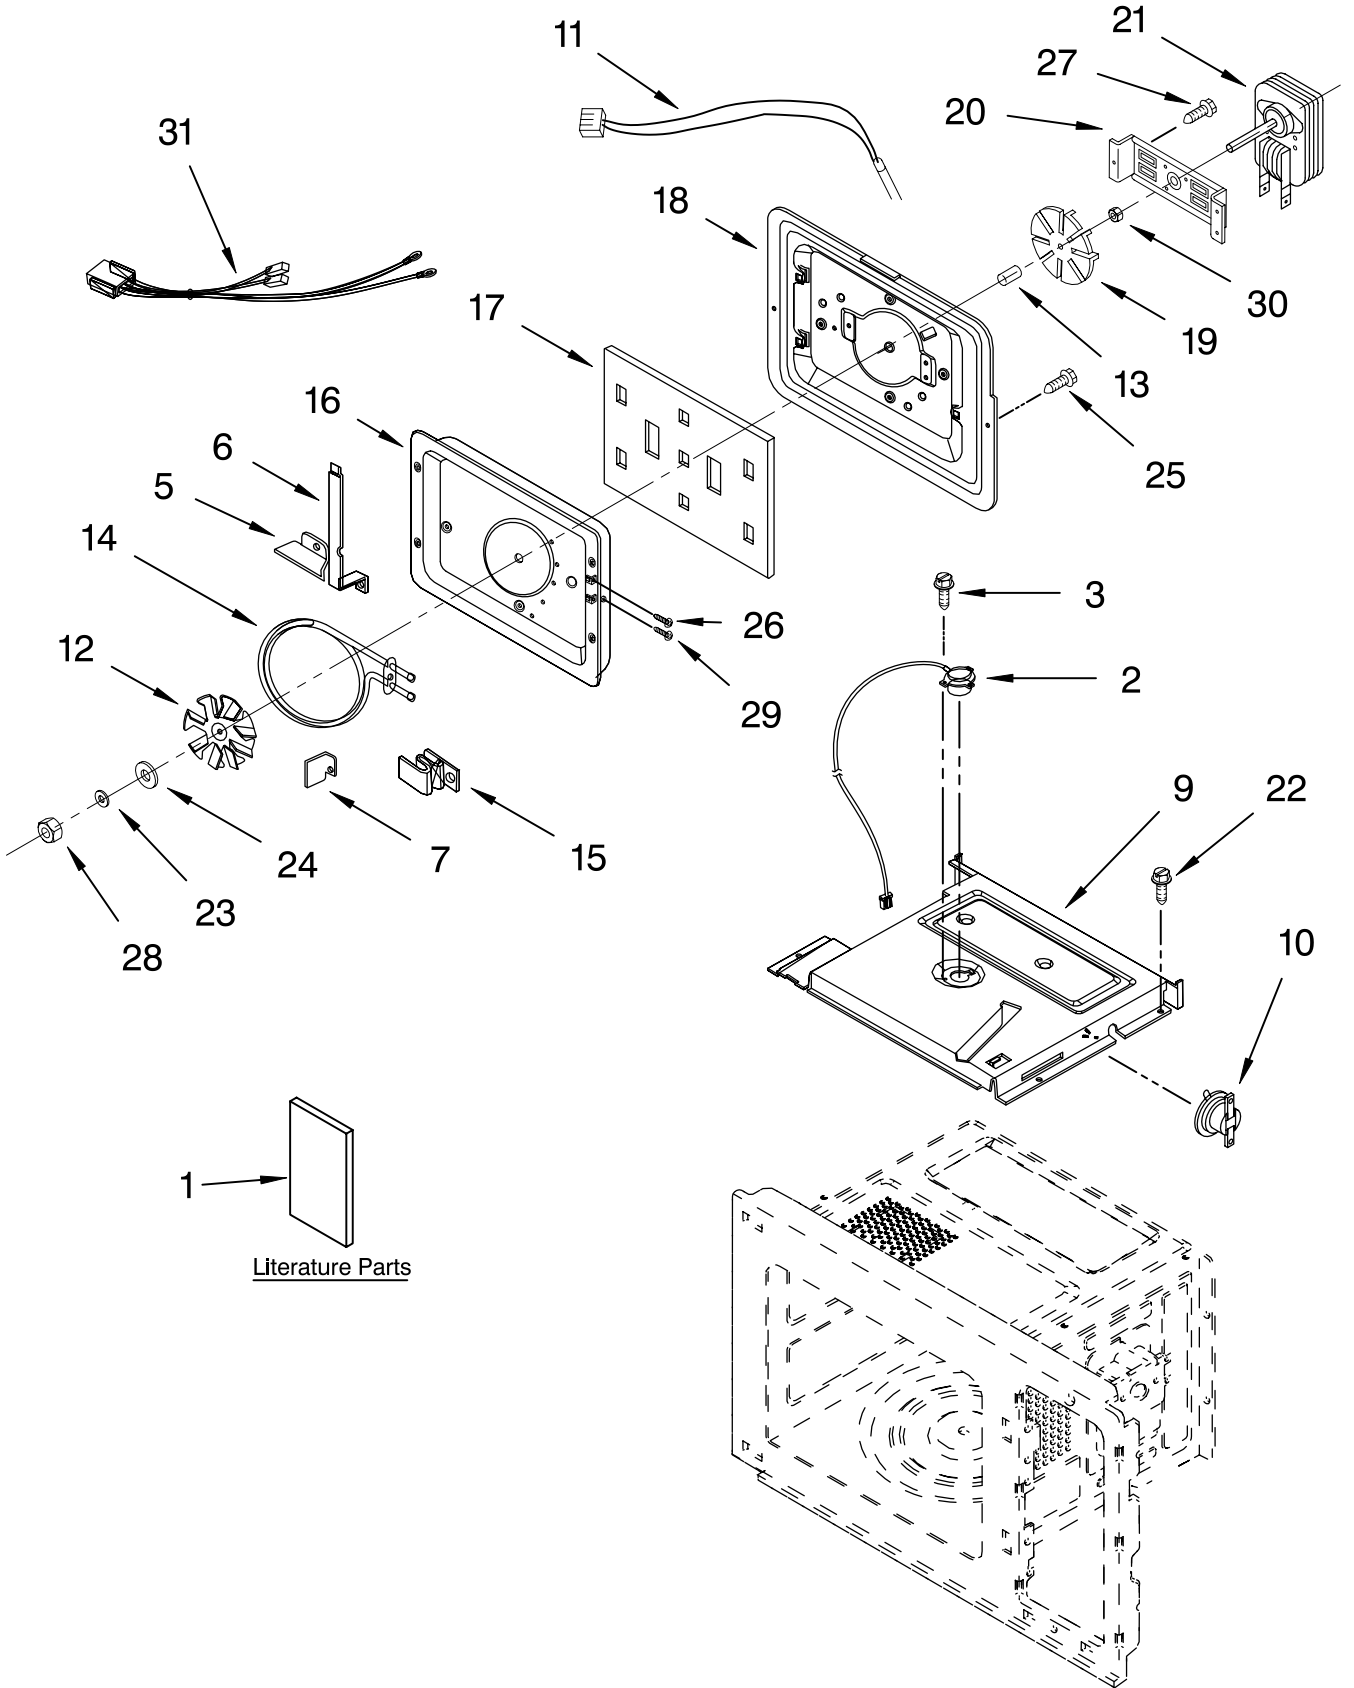

CONVECTION OVEN PARTS

For Models: GM8155XJB0, GM8155XJQ0, GM8155XJT0
(Black) (White) (Biscuit)

CONVECTION MICROWAVE OVEN
(GOLD LINE)

FOR ORDERING INFORMATION REFER TO PARTS PRICE LIST

CONVECTION OVEN PARTS

For Models: GM8155XJB0, GM8155XJQ0, GM8155XJT0
(Black) (White) (Biscuit)

Illus. No.	Part No.	DESCRIPTION
1		Literature Parts
	LIT8172190	U & C Guide
	LIT8172214	Tech Sheet
	LIT4359328	Cooking Guide
	LIT8172205	English
	LIT8172222	Spanish
	LIT8172219	Instructions, Installation
	LIT8172220	Template, B/I Kit
2	8171878	Sensor
3	4358450	Screw
5	8183575	Bracket, Center
6	8183574	Bracket, Left
7	8183576	Bracket, Lower
9	8183580	Insulator
10	8183593	Thermostat
11	8183583	Thermistor
12	8183582	Fan
13	4358460	Bushing
14	8183581	Convection Element
15	8183577	Clip, Conv Element
16	8183567	Duct, Magnetron
17	4358464	Insulation
18	8183566	Shield, Back Insul
19	4358466	Fan Blade
20	4358467	Bracket, Convection Motor
21	8183565	Convection Motor
22	4358192	Screw
23	4358477	Washer
24	4358478	Washer
25	4358362	Screw
26	8183572	Screw
27	4358380	Screw
28	4358476	Nut
29	8183564	Screw
30	4358475	Nut
31	8183591	Harness, Wire

ACCESSORY PARTS

	Trim Kits
MK1157XJB	27" Black
MK1157XJQ	27" White
MK1157XJT	27" Biscuit
MK1157XJS	27" Stainless
MK1150XJB	30" Black
MK1150XJQ	30" White
MK1150XJT	30" Biscuit
MK1150XJS	30" Stainless

FOR ORDERING INFORMATION REFER TO PARTS PRICE LIST