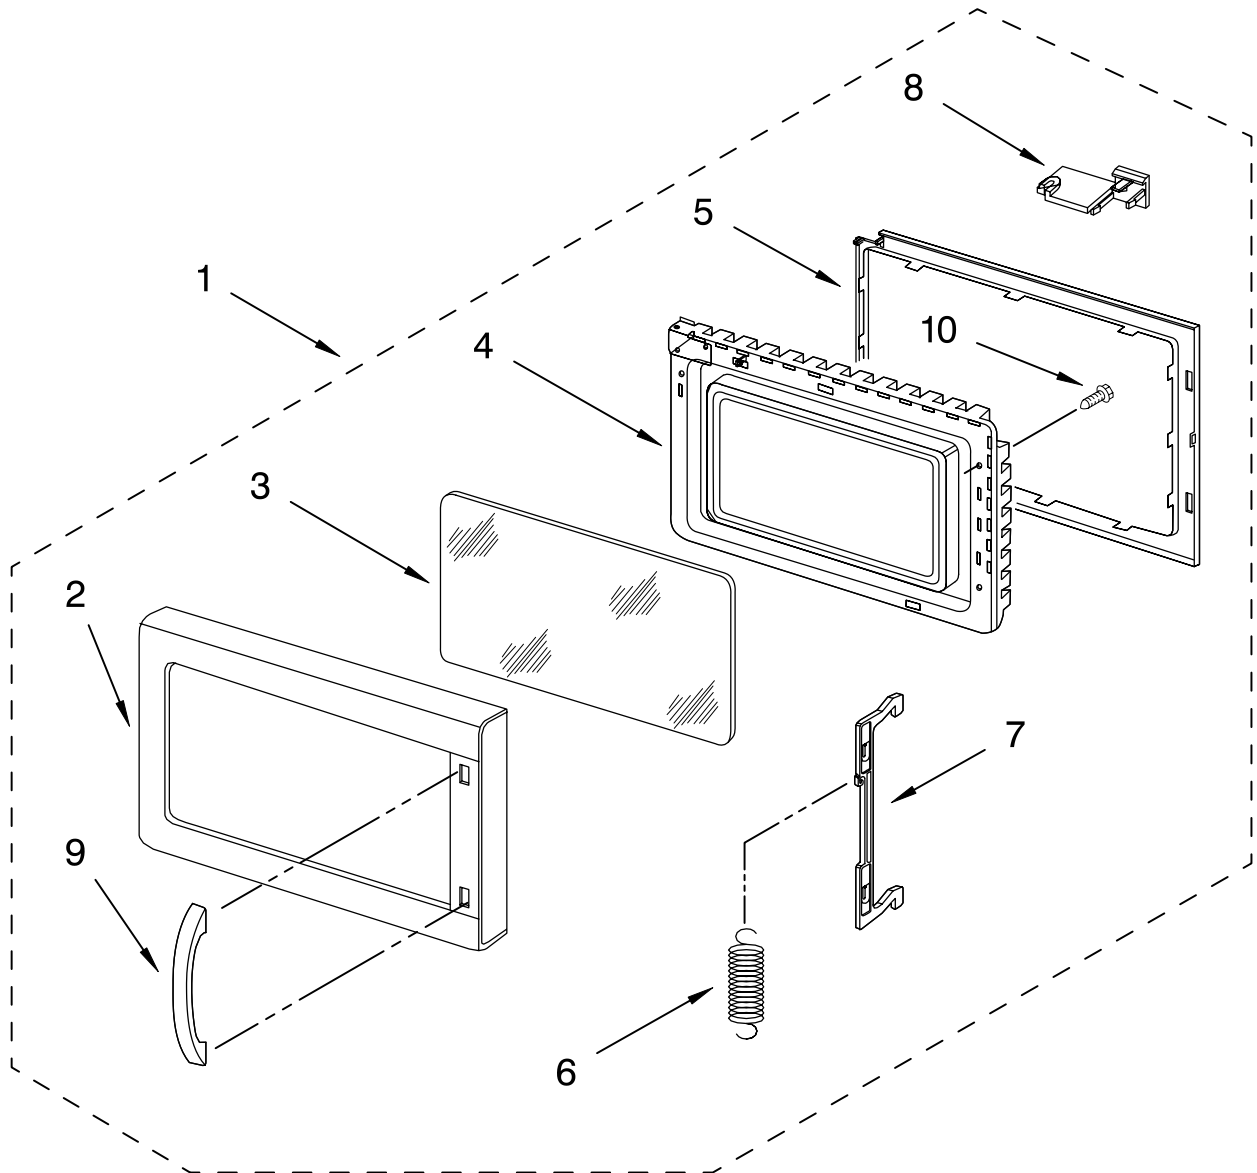

FOR ORDERING INFORMATION REFER TO PARTS PRICE LIST

LATCH BOARD PARTS

For Models: GM8155XJB0, GM8155XJQ0, GM8155XJT0
 (Black) (White) (Biscuit)

Illus. No.	Part No.	DESCRIPTION
1		Assembly, Latch (Non-Serviceable)
2	8183558	Latch Board
3	8183561	Micro Switch
4	8183562	Micro Switch
5	4358795	Lever, Switch
7	4358271	Screw

FOR ORDERING INFORMATION REFER TO PARTS PRICE LIST

CONTROL PANEL PARTS

For Models: GM8155XJB0, GM8155XJQ0, GM8155XJT0
 (Black) (White) (Biscuit)

Illus. No.	Part No.	DESCRIPTION
3		Control Panel
	8183570	Black
	8183571	White
	8183676	Biscuit
4		Membrane
	8183587	Black
	8183588	White
	8183810	Biscuit
8	8183589	Microcomputer
10	4358451	Screw

FOR ORDERING INFORMATION REFER TO PARTS PRICE LIST

DOOR PARTS

For Models: GM8155XJB0, GM8155XJQ0, GM8155XJT0
 (Black) (White) (Biscuit)

Illus. No.	Part No.	DESCRIPTION	Illus. No.	Part No.	DESCRIPTION	
1		Door Assembly	4	8183543	Frame, Door	
	8183537	Black		5	8183544	Choke Cover
	8183538	White		6	8171918	Spring
8183793	Biscuit	7	8171850		Latch	
2		Panel, Door	8	8171798	Cap	
	8183539	Black	9		Handle	
	8183540	White		8183545	Black	
8183811	Biscuit	8183546		White		
3		Glass		8183812	Biscuit	
	8183541	Black	10	4358188	Screw	
	8183542	White				
	8183689	Biscuit				