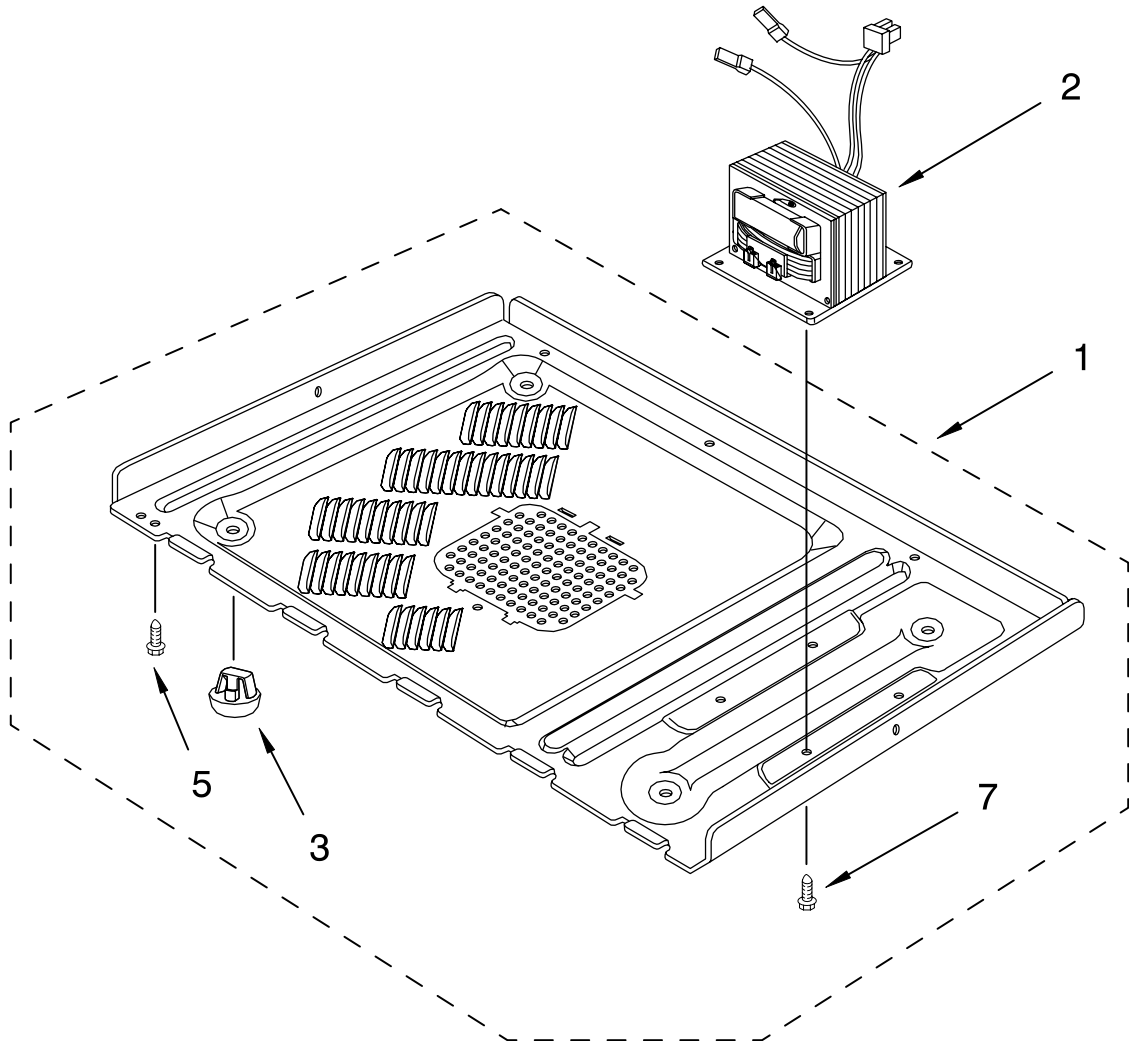

OVEN CAVITY PARTS

For Models: GM8155XJB0, GM8155XJQ0, GM8155XJT0
(Black) (White) (Biscuit)

Illus. No.	Part No.	DESCRIPTION	Illus. No.	Part No.	DESCRIPTION	Illus. No.	Part No.	DESCRIPTION
1	8183555	Outer Case	4	8183559	Glass, Lamp	12		Screw
	8183556	Black	6	8171863	Shaft, Turntable		4358829	Black
	8183695	White	7	8183560	Ring Assembly		4358362	WH/BT
2	8183557	Biscuit	8	8172138	Tray	13	4358188	Screw
	8183557	Canopy	9	8172251	Rack	15	4358045	Screw
3	8183554	Motor, Turntable	10	4358192	Screw	16	8172250	Pan, Drip

FOR ORDERING INFORMATION REFER TO PARTS PRICE LIST

BASE PLATE PARTS

For Models: GM8155XJB0, GM8155XJQ0, GM8155XJT0
 (Black) (White) (Biscuit)

Illus. No.	Part No.	DESCRIPTION
1	8183568	Plate, Base
2	8172082	Transformer
3	8171902	Cap
5	4358192	Screw
7	4358489	Screw