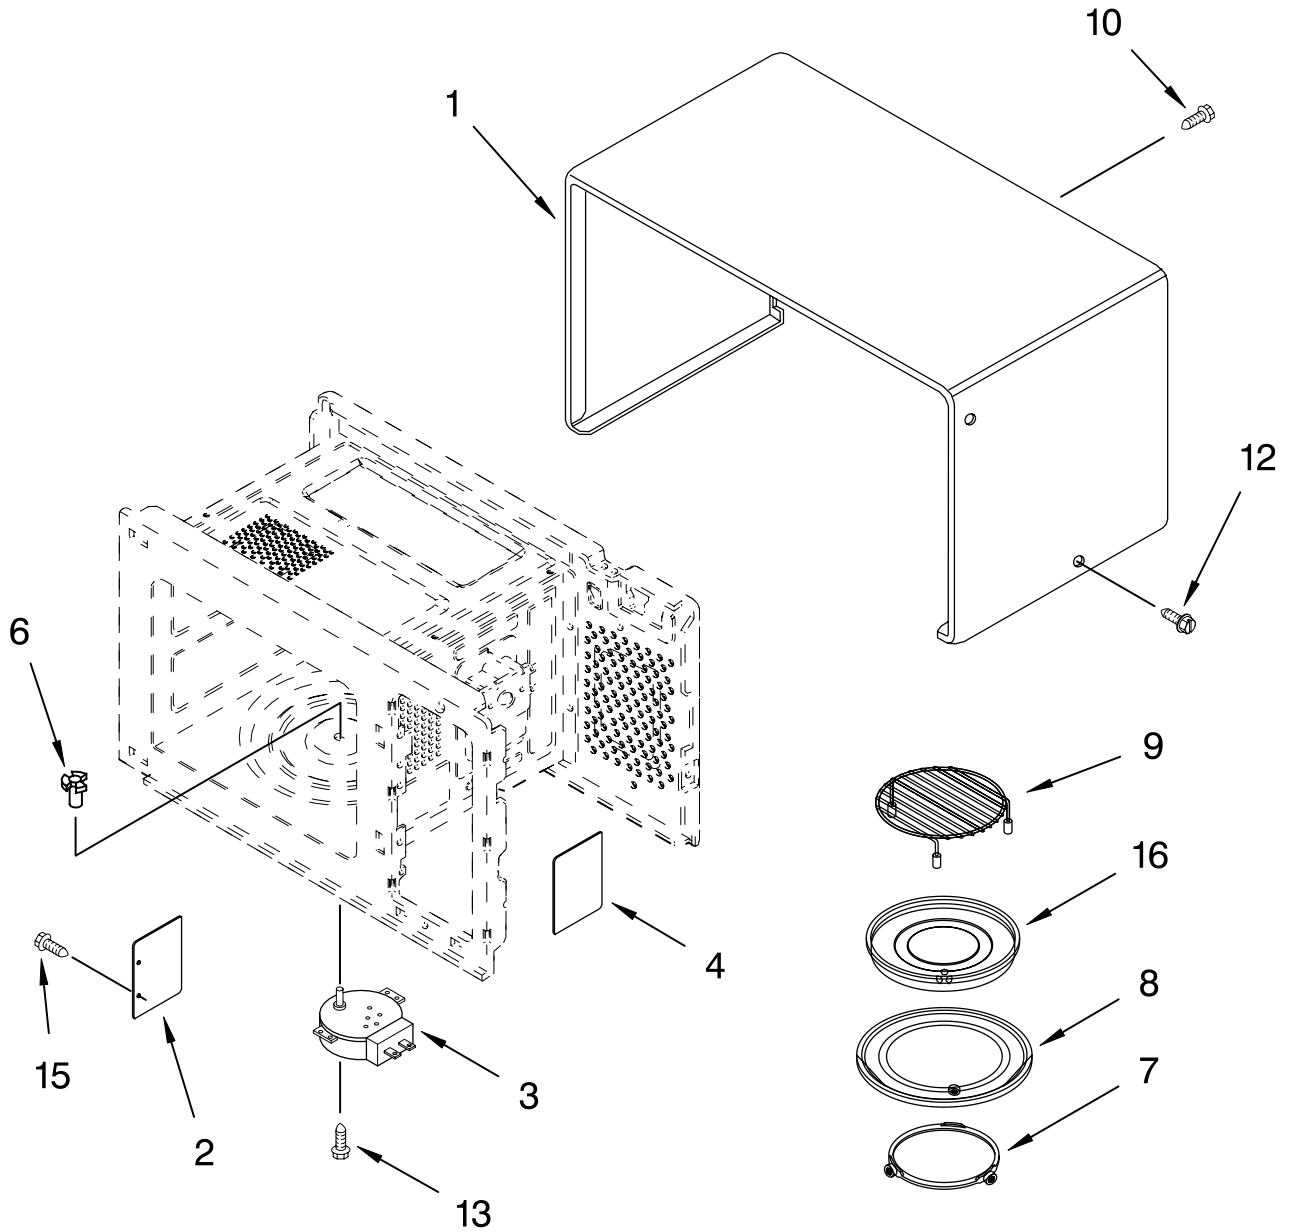

OVEN CAVITY PARTS

For Models: GM8155XJB0, GM8155XJQ0, GM8155XJT0
(Black) (White) (Biscuit)

Illus. No.	Part No.	DESCRIPTION	Illus. No.	Part No.	DESCRIPTION	Illus. No.	Part No.	DESCRIPTION
1	8183555	Outer Case	4	8183559	Glass, Lamp	12		Screw
	8183556	Black	6	8171863	Shaft, Turntable		4358829	Black
	8183695	White	7	8183560	Ring Assembly		4358362	WH/BT
2	8183557	Biscuit	8	8172138	Tray	13	4358188	Screw
	8183557	Canopy	9	8172251	Rack	15	4358045	Screw
3	8183554	Motor, Turntable	10	4358192	Screw	16	8172250	Pan, Drip

FOR ORDERING INFORMATION REFER TO PARTS PRICE LIST