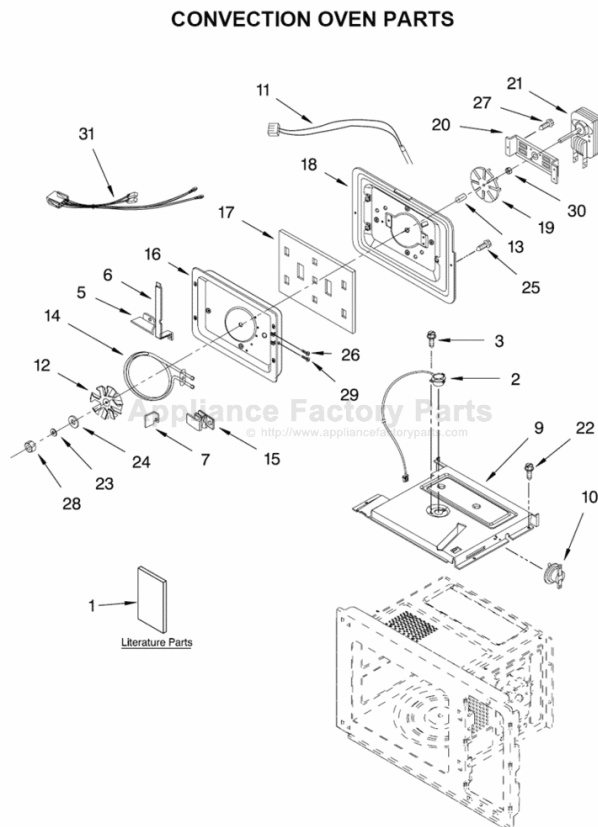

[Find Your WHIRLPOOL Microwave Parts - Select From 1350 Models](#)

----- Manual continues below -----