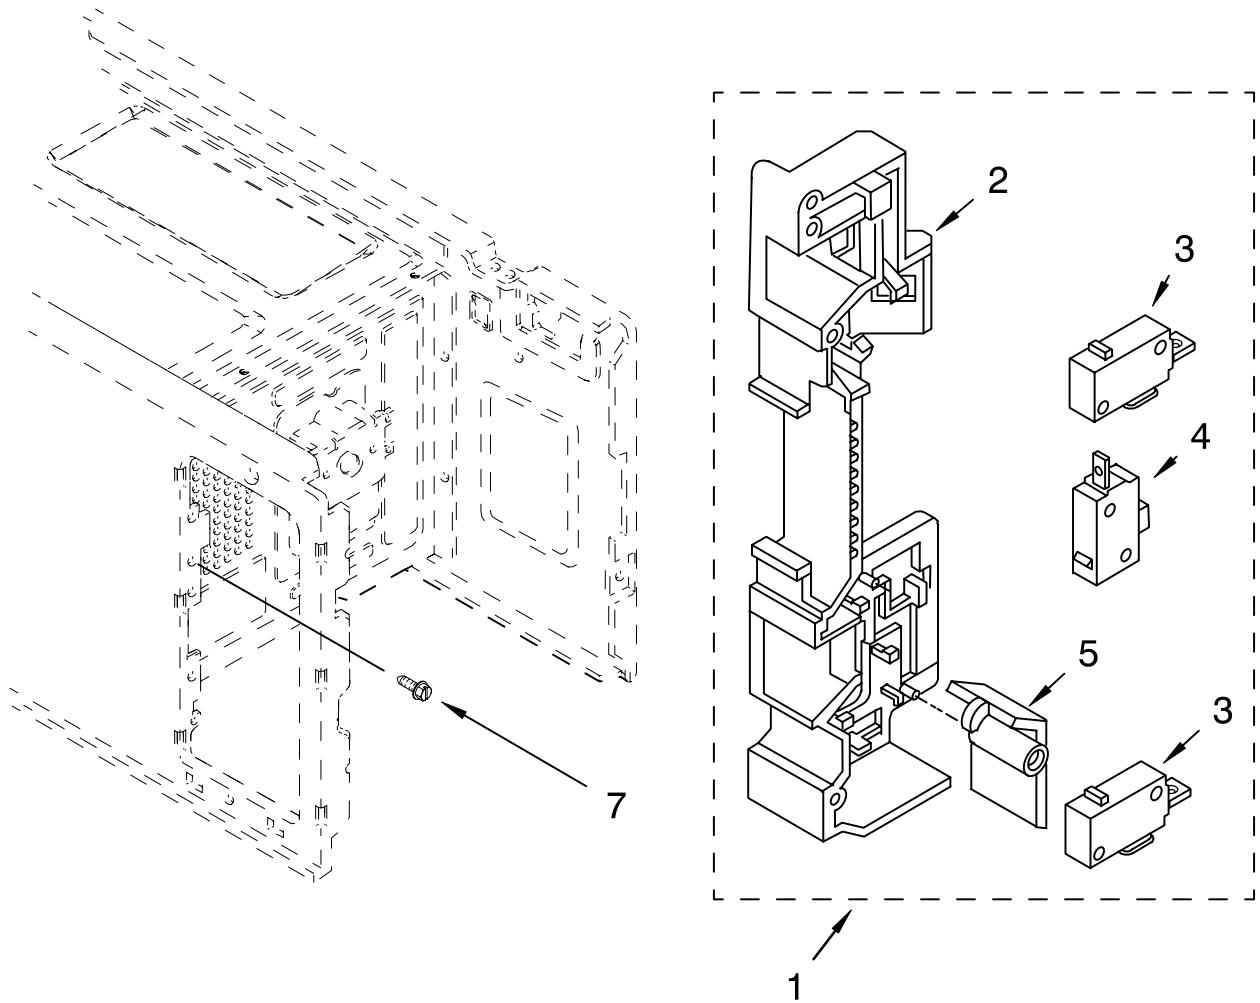

FOR ORDERING INFORMATION REFER TO PARTS PRICE LIST

BASE PLATE PARTS

For Models: GM8155XJB0, GM8155XJQ0, GM8155XJT0
 (Black) (White) (Biscuit)

Illus. No.	Part No.	DESCRIPTION
1	8183568	Plate, Base
2	8172082	Transformer
3	8171902	Cap
5	4358192	Screw
7	4358489	Screw

FOR ORDERING INFORMATION REFER TO PARTS PRICE LIST

LATCH BOARD PARTS

For Models: GM8155XJB0, GM8155XJQ0, GM8155XJT0
 (Black) (White) (Biscuit)

Illus. No.	Part No.	DESCRIPTION
1		Assembly, Latch (Non-Serviceable)
2	8183558	Latch Board
3	8183561	Micro Switch
4	8183562	Micro Switch
5	4358795	Lever, Switch
7	4358271	Screw