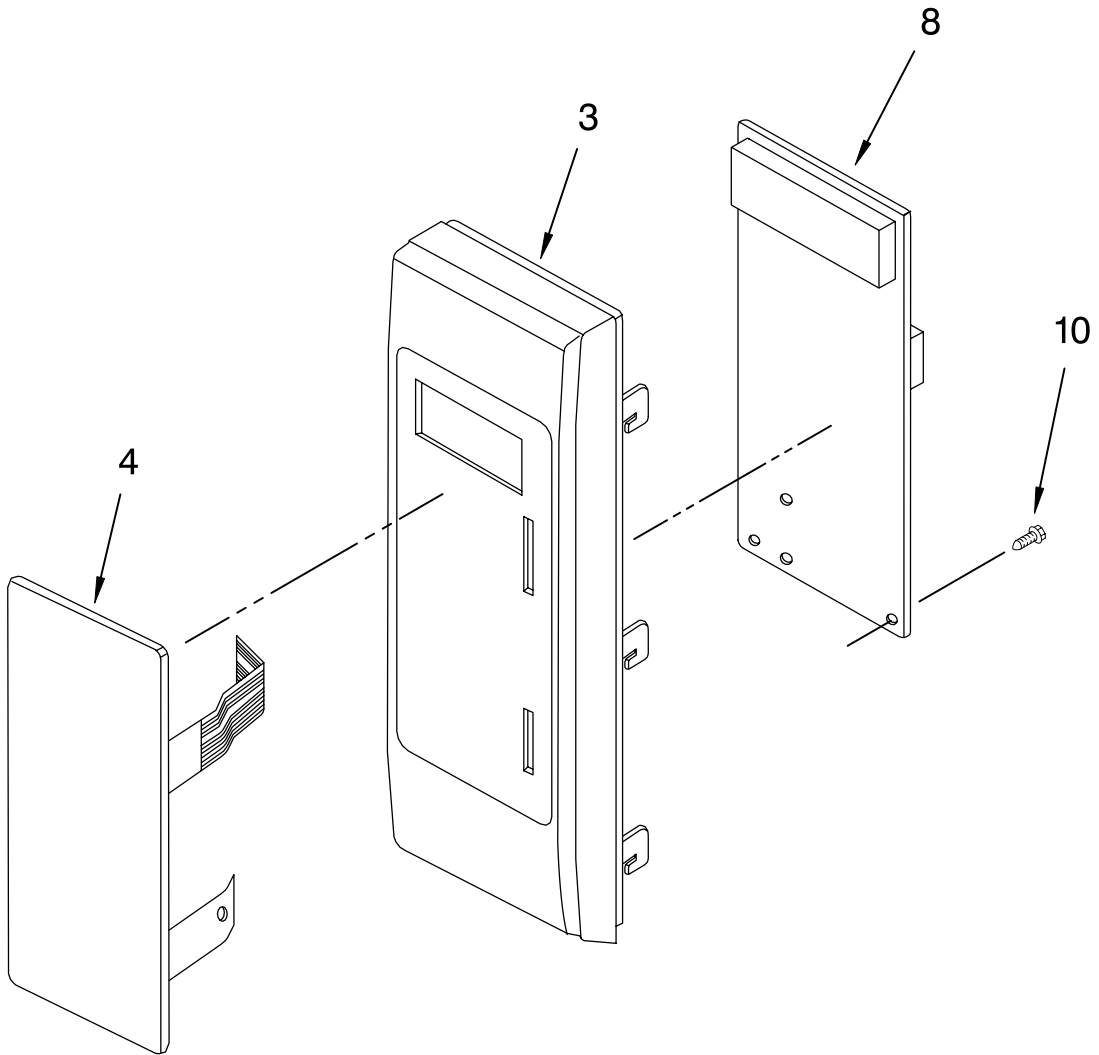

CONTROL PANEL PARTS

For Models: GM8155XJB0, GM8155XJQ0, GM8155XJT0
(Black) (White) (Biscuit)

Illus. No.	Part No.	DESCRIPTION
3		Control Panel
	8183570	Black
	8183571	White
	8183676	Biscuit
4		Membrane
	8183587	Black
	8183588	White
	8183810	Biscuit
8	8183589	Microcomputer
10	4358451	Screw

FOR ORDERING INFORMATION REFER TO PARTS PRICE LIST