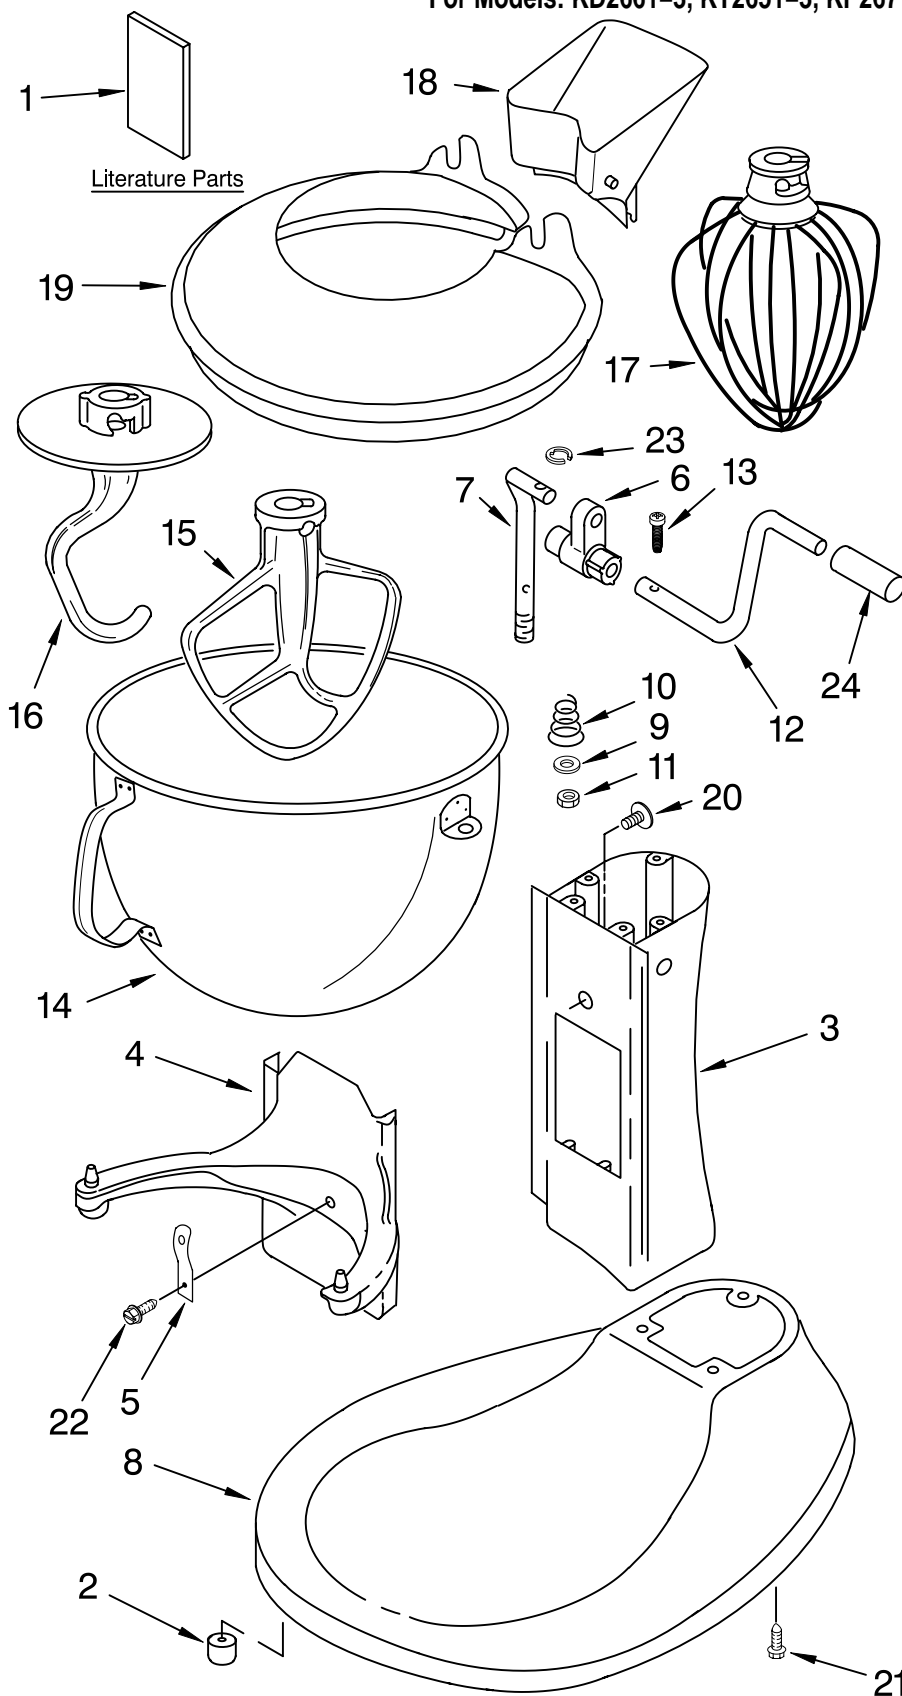

For Models: KD2661-3, KT2651-3, KP2671-3

Illus. No.	Part No.	DESCRIPTION
1	**	Gearcase Motor Housing
2		Motor (10 Tooth)
	9707507	(KD & KP)
	9706548	(KT)
3	9703315	Cap, Attachemnt Hub (Hinged)
4		Thumb Screw
	240374	Black
	240374-2	Gray
	240374-3	Buff
5	**	Band, Trim
6		Power Cord
	9706551	White
	9706552	Black
7	9703671	Transmission Housing
8		Control Assembly
	9706648	Black Knob
	9706649	Gray Knob
	9706650	Buff Knob
9	9703312	Sensor, Hall Effect
10	9706090	Washer
11	9703434	Washer, Fiber
12	9703340	Gear, Pinion
13	9703438	Retaining Clip
14	9708191	Agitator Shaft
	9703314	(Coblat Blue & Sea Green)
15	**	Planetary Assembly
16	9704677	Pin, Groove
17	9706770	Worm Gear
18	9707223	Retaining Pin
19	9706529	Gear, Worm Follower
20	9703338	Gear, Attachment Hub Bevel
21	9703337	Gear, Bevel
22	3400617	Screw, 6-32 x 1/4
23	3400814	Screw, 8-32 x 5/8
24	**	Lower Gear Case
25	9703680	Retaining Clip
26	67500-55	"O" Ring
27	3400200	Screw (3) 1/4 - 20 x 3/4
28		Bearing
	9703560	Front
	9703570	Rear
29	9703445	Thrust Bearing
30	9706036	Lead, Motor To Control
31	9707425	Gasket, Transmission Cover
32	9706247	Seal, Motor Shaft

**Refer To Page 2
Color Variation Parts

FOR ORDERING INFORMATION REFER TO PARTS PRICE LIST

BASE AND PEDESTAL UNIT

For Models: KD2661-3, KT2651-3, KP2671-3

Illus. No.	Part No.	DESCRIPTION
1	LIT9707946 LIT8204525	Literature Parts Use & Care Guide Repair Parts List
2	9703414	Foot, Rubber (5)
3	**	Column Assembly
4	**	Bowl Support
5	9703474	Latch, Bowl Spring
6	9706885	Arm, Bowl Lift
7	9706787	Rod, Bowl Lift
8	**	Base And Foot Supports
9	9703439	Washer
10	9237	Spring
11	4159092	Nut
12	9706788	Handle, Bowl Lift
13	3400863	Screw
14	9703687	Bowl (6 Qt)
15		Beater, Flat
16	9707674 9703485	Coated (KD & KT) Burnished (KP)
	9707676 9703486	Coated (KD & KT) Burnished (KP)
17	9703491	Wire Whip
18	9703534	Pouring Spout
19	9703533	Pouring Shield
20	9703426	Cam, Adjusting
21	3400200	Screw, 1/4-20 x 3/4
22	3400018	Screw, 10-24 x 1/2
23	9703307	Clip
24	9703698	Handle (KD & KP)