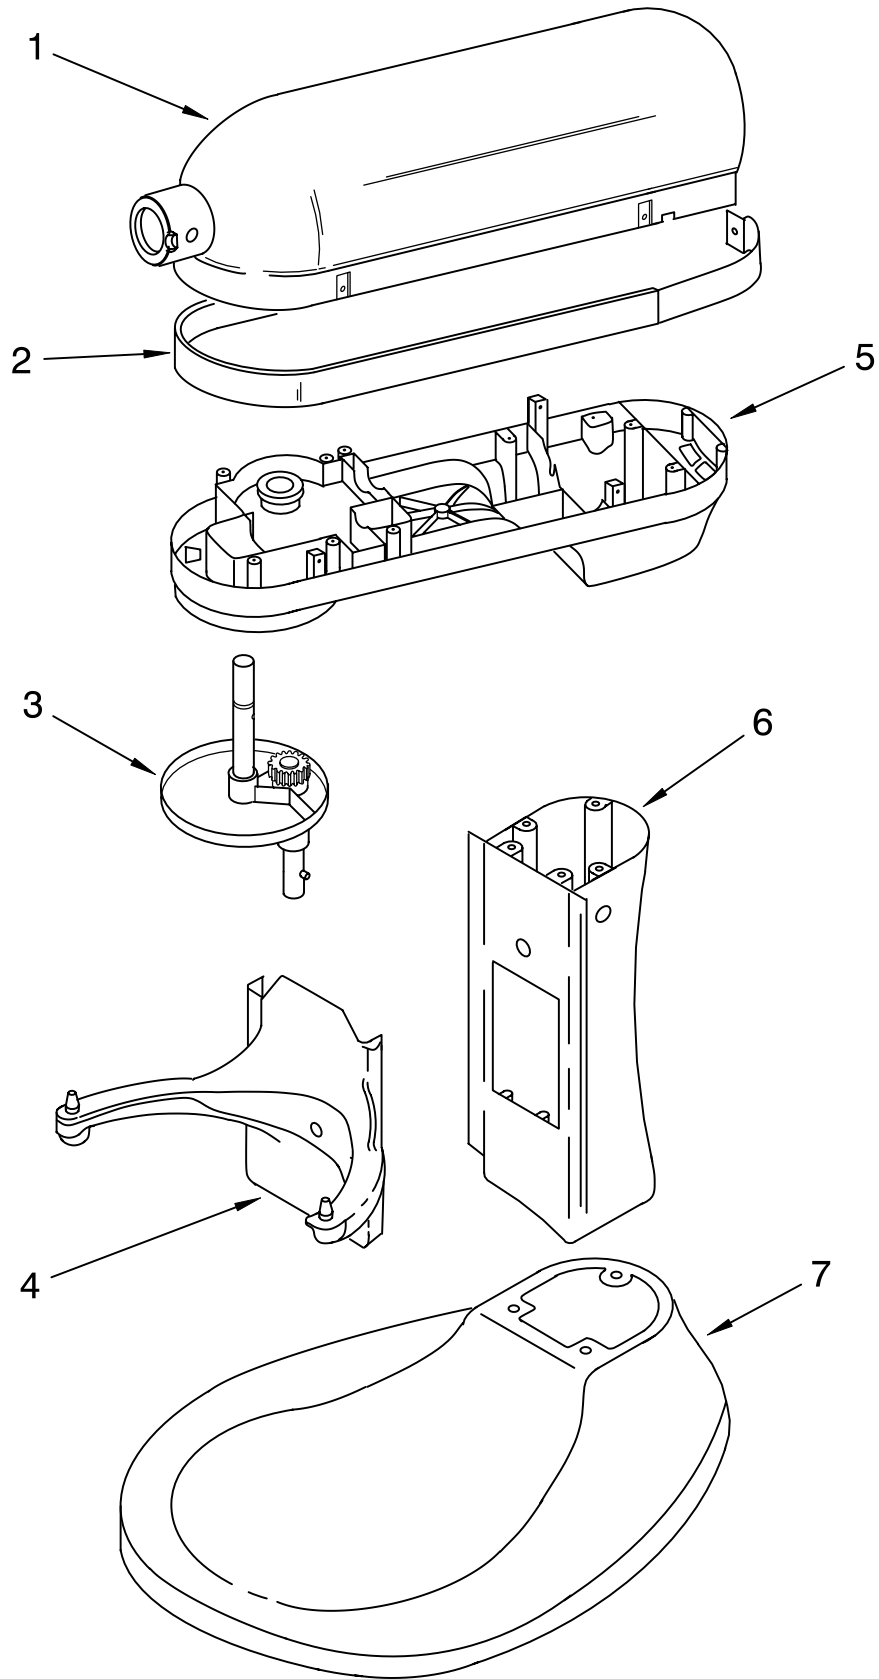

COLOR VARIATION PARTS

For Models: KD2661-3, KT2651-3, KP2671-3

FOR ORDERING INFORMATION REFER TO PARTS PRICE LIST