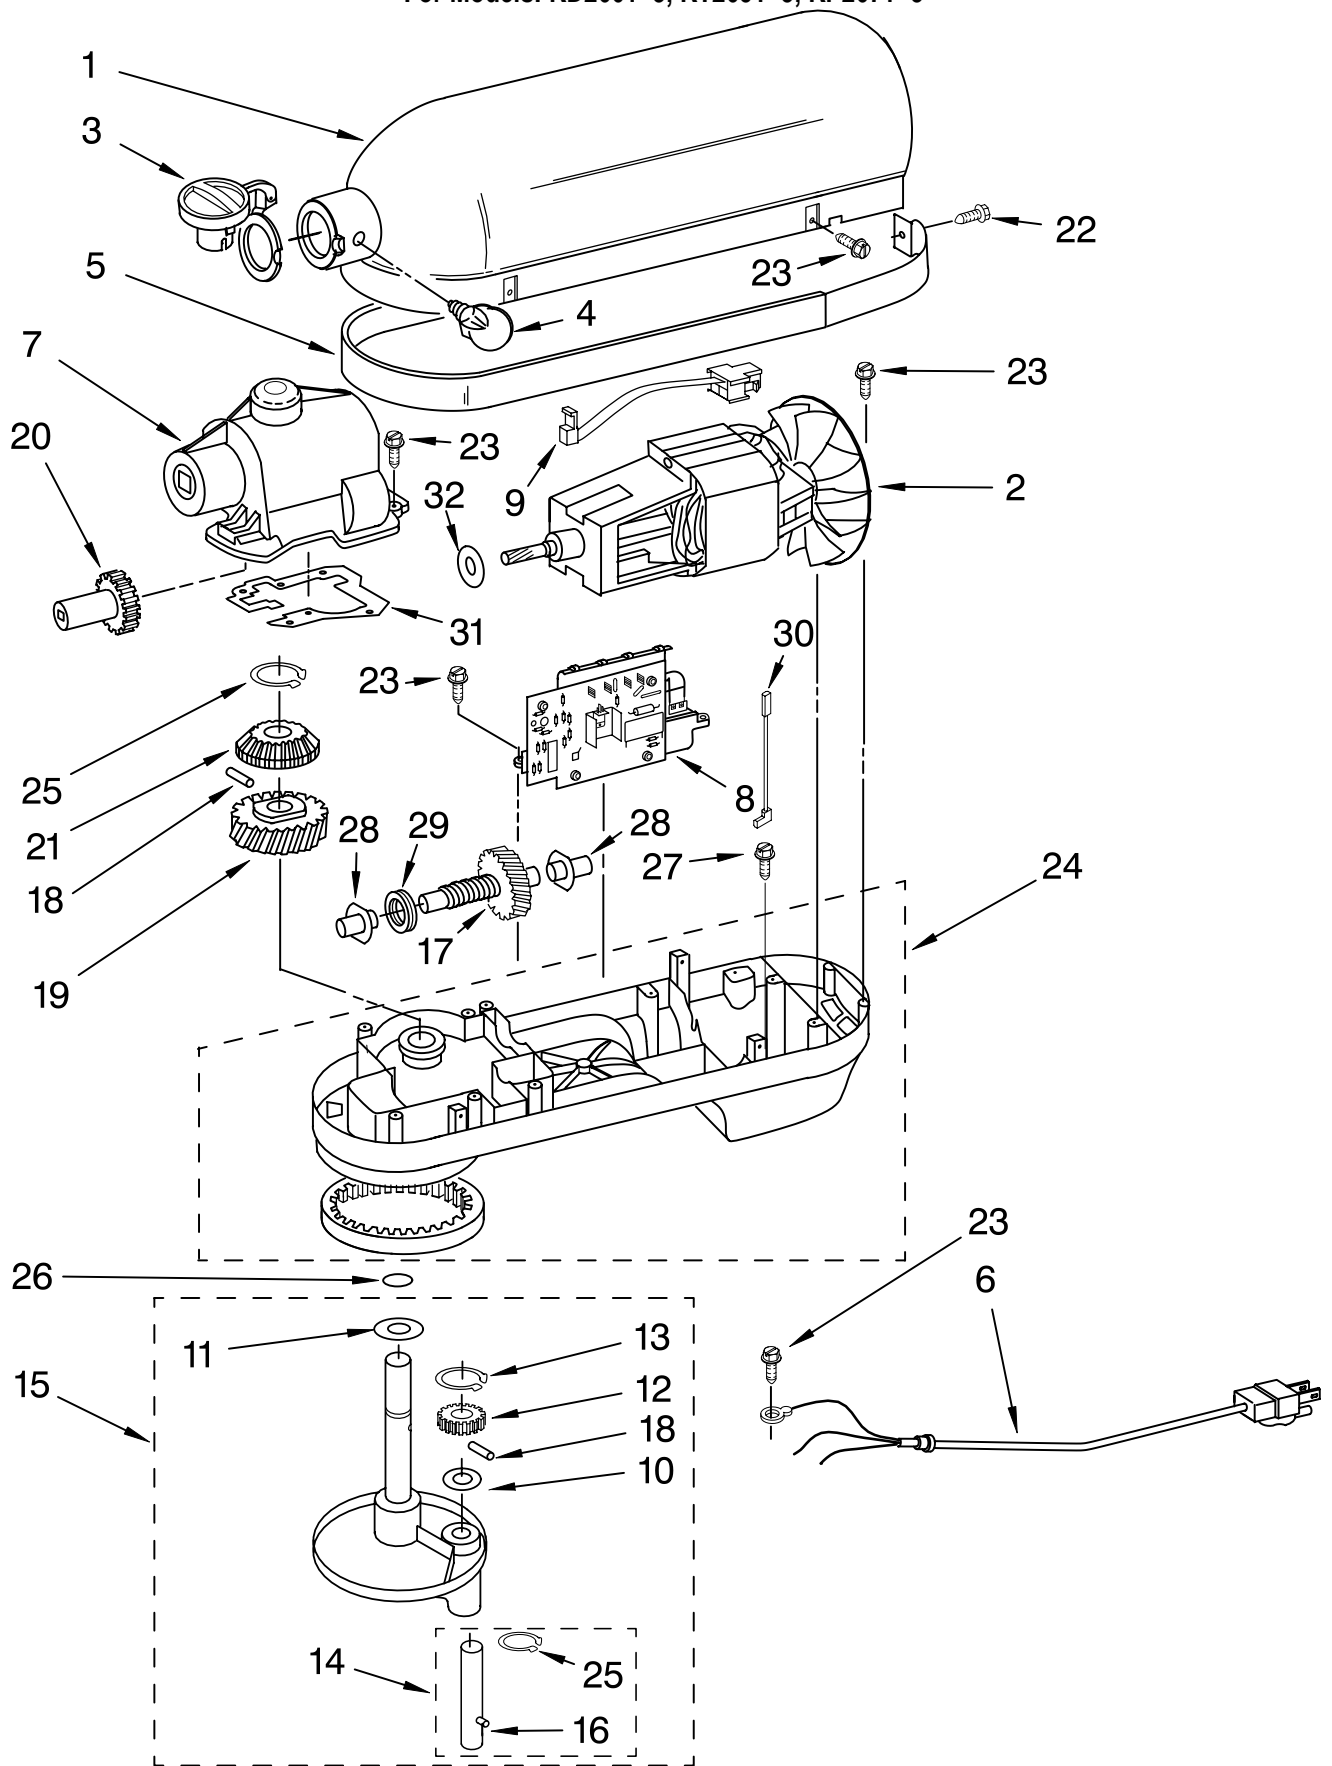

CASE, GEARING AND PLANETARY UNIT

For Models: KD2661-3, KT2651-3, KP2671-3

FOR ORDERING INFORMATION REFER TO PARTS PRICE LIST

CASE, GEARING AND PLANETARY UNIT

For Models: KD2661-3, KT2651-3, KP2671-3

Illus. No.	Part No.	DESCRIPTION
1	**	Gearcase Motor Housing
2		Motor (10 Tooth)
	9707507	(KD & KP)
	9706548	(KT)
3	9703315	Cap, Attachemnt Hub (Hinged)
4		Thumb Screw
	240374	Black
	240374-2	Gray
	240374-3	Buff
5	**	Band, Trim
6		Power Cord
	9706551	White
	9706552	Black
7	9703671	Transmission Housing
8		Control Assembly
	9706648	Black Knob
	9706649	Gray Knob
	9706650	Buff Knob
9	9703312	Sensor, Hall Effect
10	9706090	Washer
11	9703434	Washer, Fiber
12	9703340	Gear, Pinion
13	9703438	Retaining Clip
14	9708191	Agitator Shaft
	9703314	(Coblat Blue & Sea Green)
15	**	Planetary Assembly
16	9704677	Pin, Groove
17	9706770	Worm Gear
18	9707223	Retaining Pin
19	9706529	Gear, Worm Follower
20	9703338	Gear, Attachment Hub Bevel
21	9703337	Gear, Bevel
22	3400617	Screw, 6-32 x 1/4
23	3400814	Screw, 8-32 x 5/8
24	**	Lower Gear Case
25	9703680	Retaining Clip
26	67500-55	"O" Ring
27	3400200	Screw (3) 1/4 - 20 x 3/4
28		Bearing
	9703560	Front
	9703570	Rear
29	9703445	Thrust Bearing
30	9706036	Lead, Motor To Control
31	9707425	Gasket, Transmission Cover
32	9706247	Seal, Motor Shaft

**Refer To Page 2
Color Variation Parts

FOR ORDERING INFORMATION REFER TO PARTS PRICE LIST