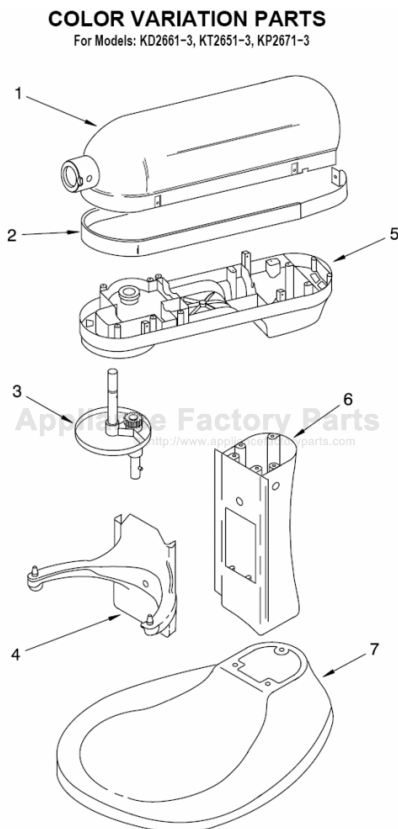

[Find Your KITCHENAID Mixer Parts - Select From 532 Models](#)

----- Manual continues below -----