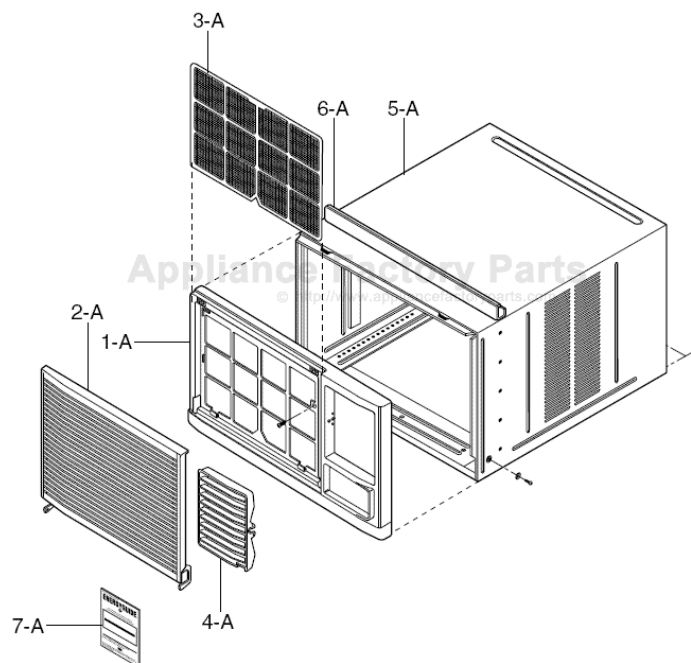

This Owner's Manual is provided and hosted by [Appliance Factory Parts](http://ApplianceFactoryParts.com).

LG 580.75184700 Owner's Manual

[Shop genuine replacement parts for LG 580.75184700](#)

CAUTION: Use the Kenmore part number on all orders, **not** the illustration number.

CABINET & FRONT GRILLE ASSEMBLY

[Find Your LG Air Conditioner Parts - Select From 2328 Models](#)

----- Manual continues below -----

SEARS

Kenmore®
ROOM AIR CONDITIONER

**REPAIR
PARTS
LIST**

Model No.
580.75184700