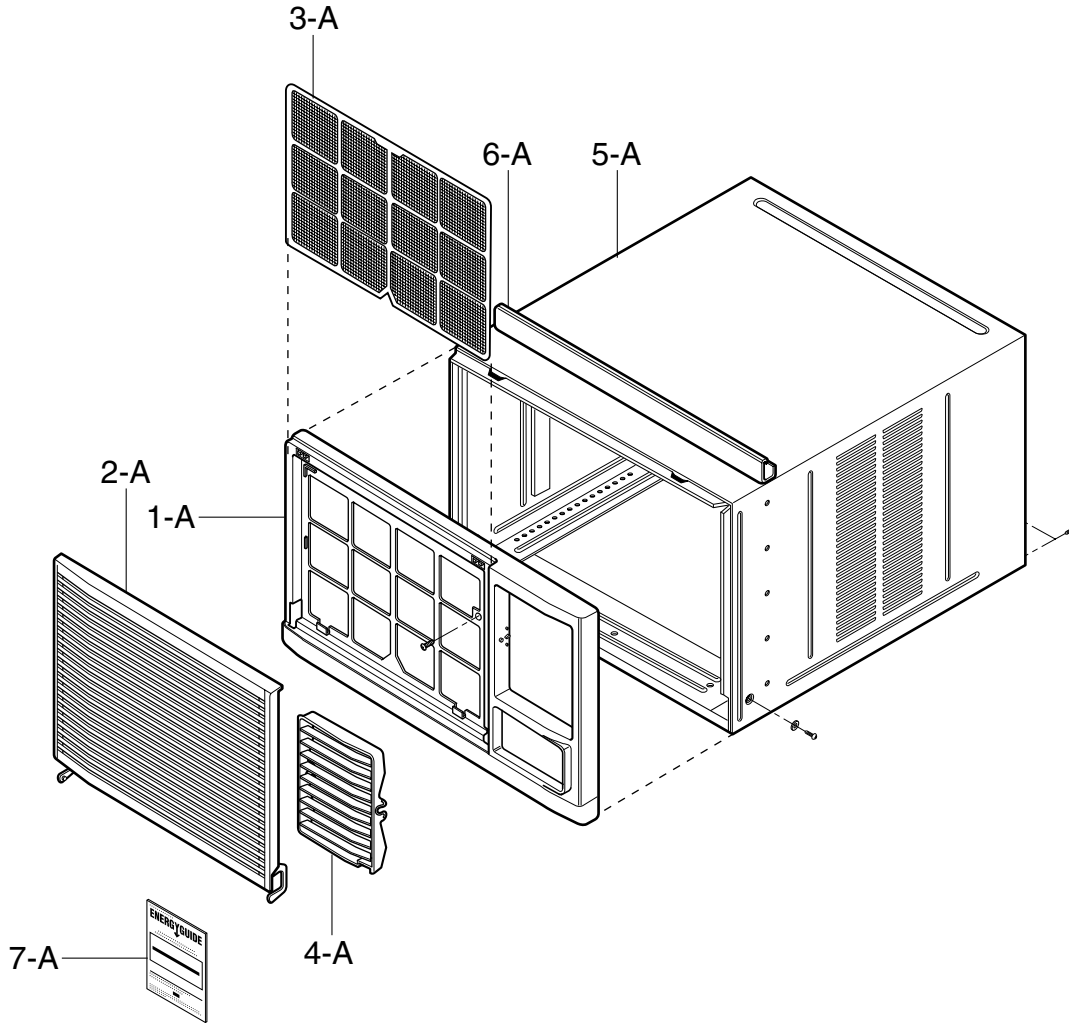

REPAIR PARTS

Room Air Conditioner
Model No. 580.75184700

To order Parts call Toll Free
1-800-4-MY-HOME®(1-800-469-4663)

CAUTION: Use the Kenmore part number on all orders, **not** the illustration number.

CABINET & FRONT GRILLE ASSEMBLY