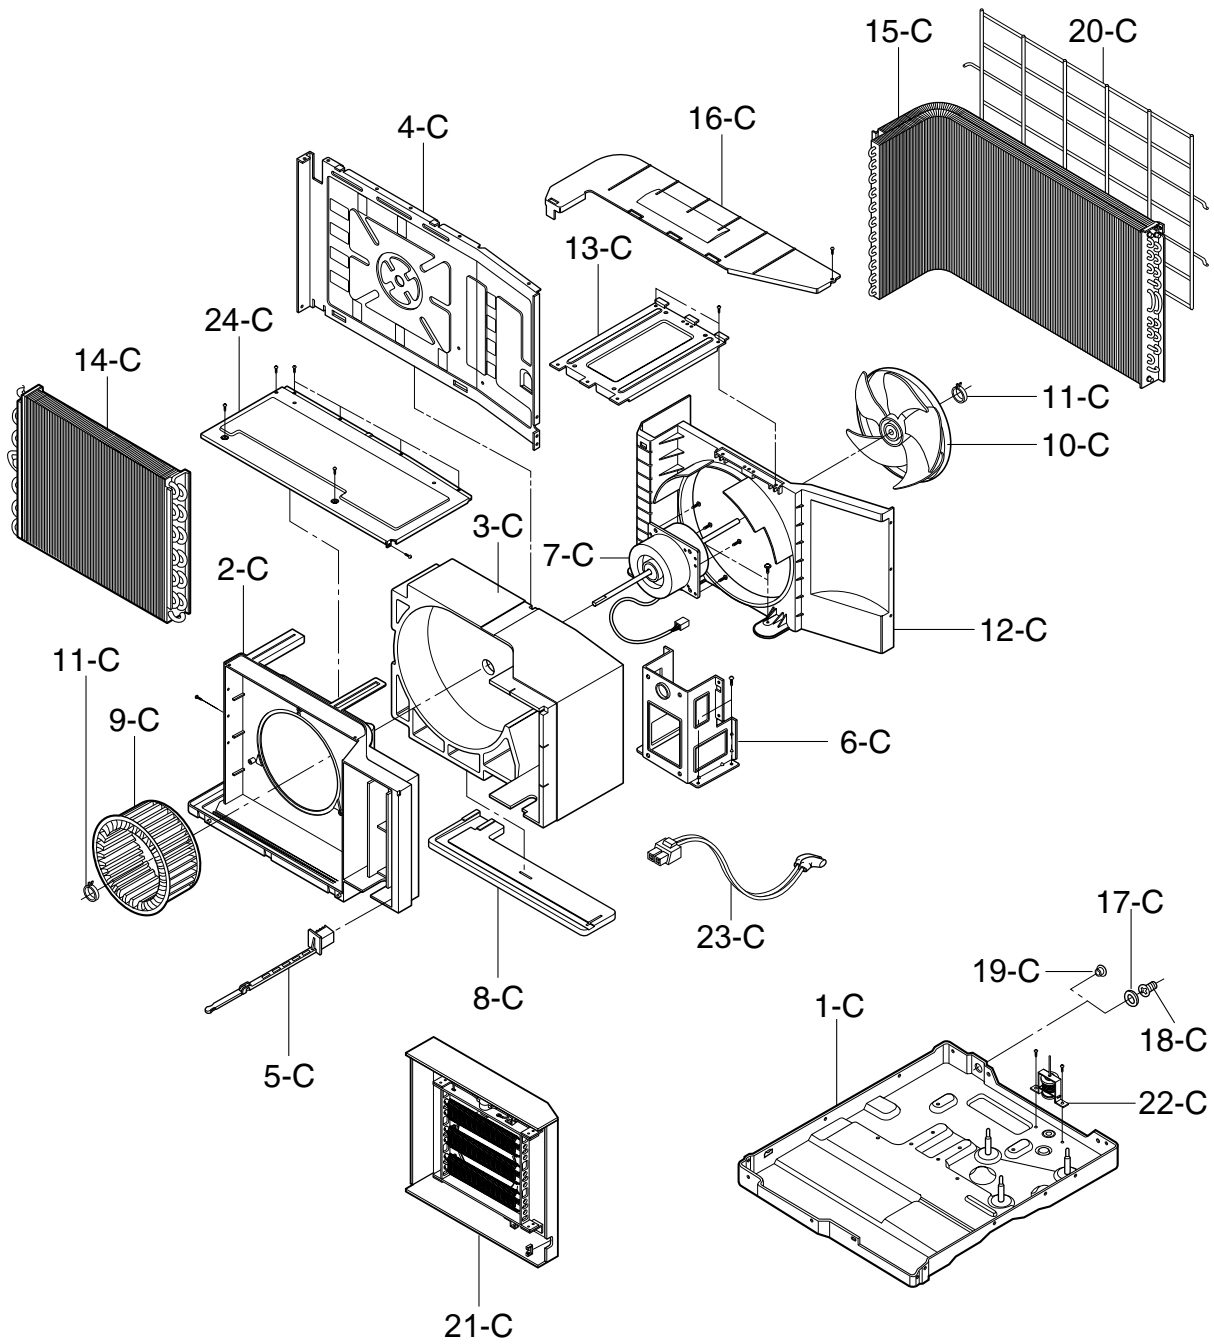

CAUTION: Use the Kenmore part number on all orders, **not** the illustration number.

AIR HANDLING & CYCLE PARTS