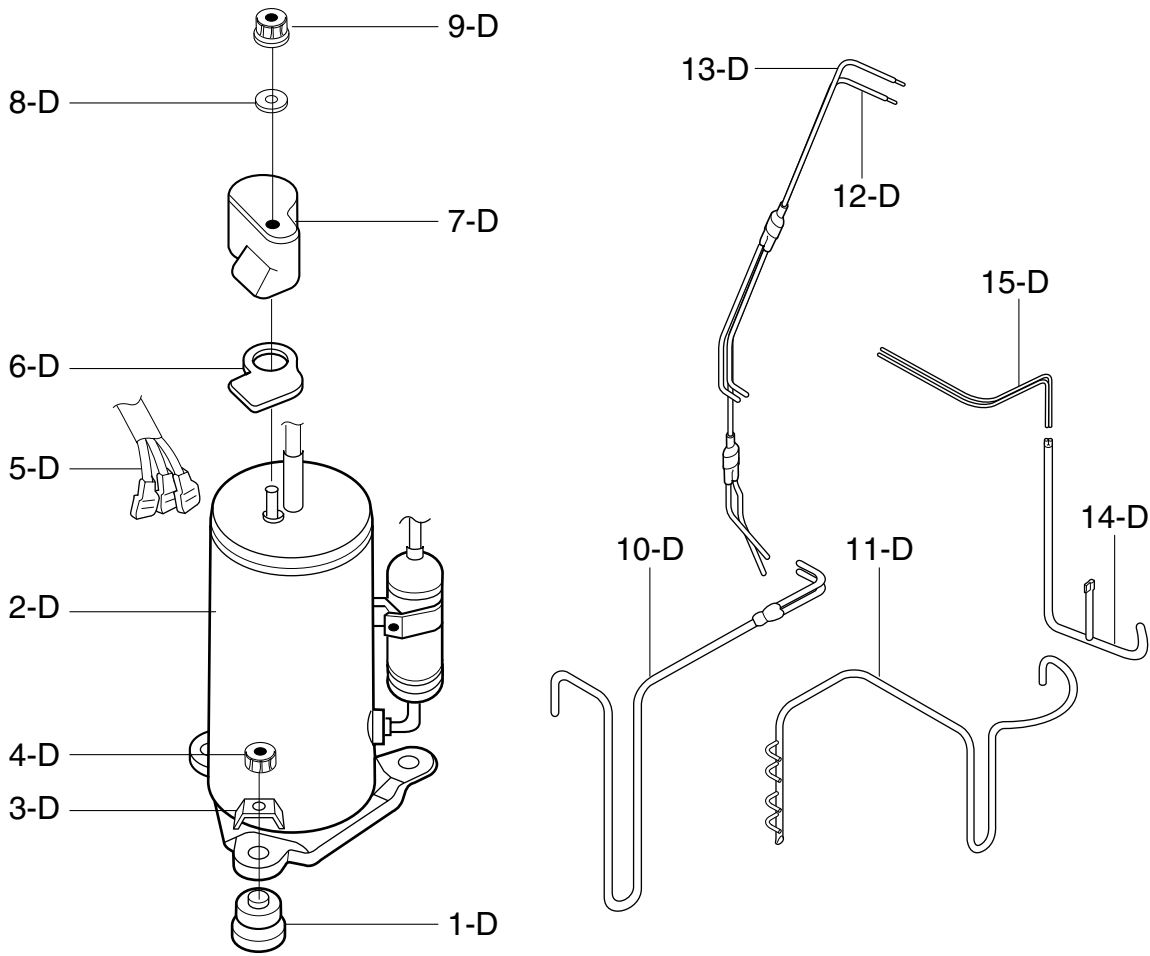

CAUTION: Use the Kenmore part number on all orders, **not** the illustration number.

COMPRESSOR PARTS