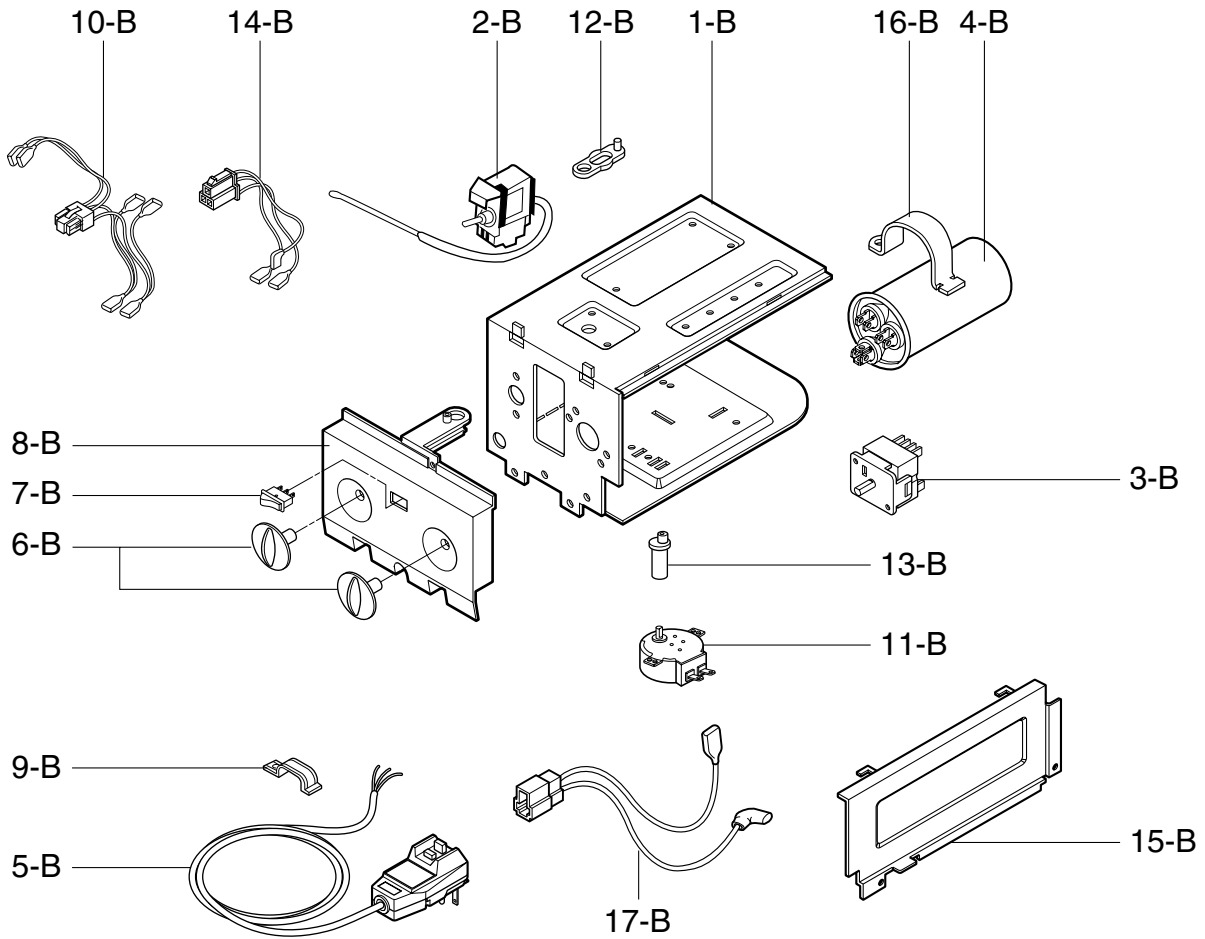

CAUTION: Use the Kenmore part number on all orders, **not** the illustration number.

CONTROL BOX ASSEMBLY