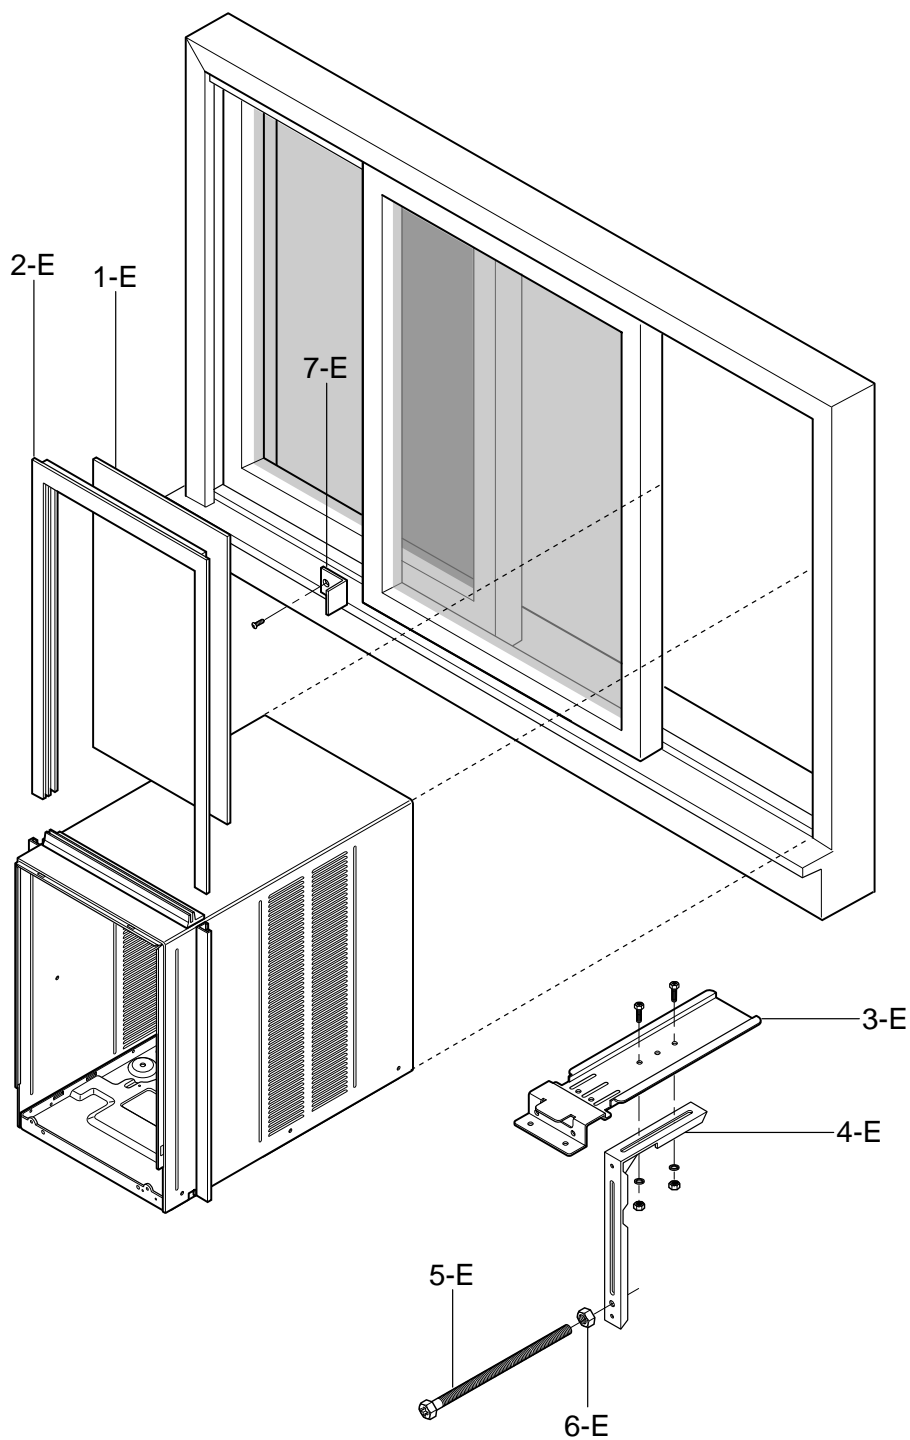

CAUTION: Use the Kenmore part number on all orders, **not** the illustration number.

INSTALLATION KIT ASSEMBLY