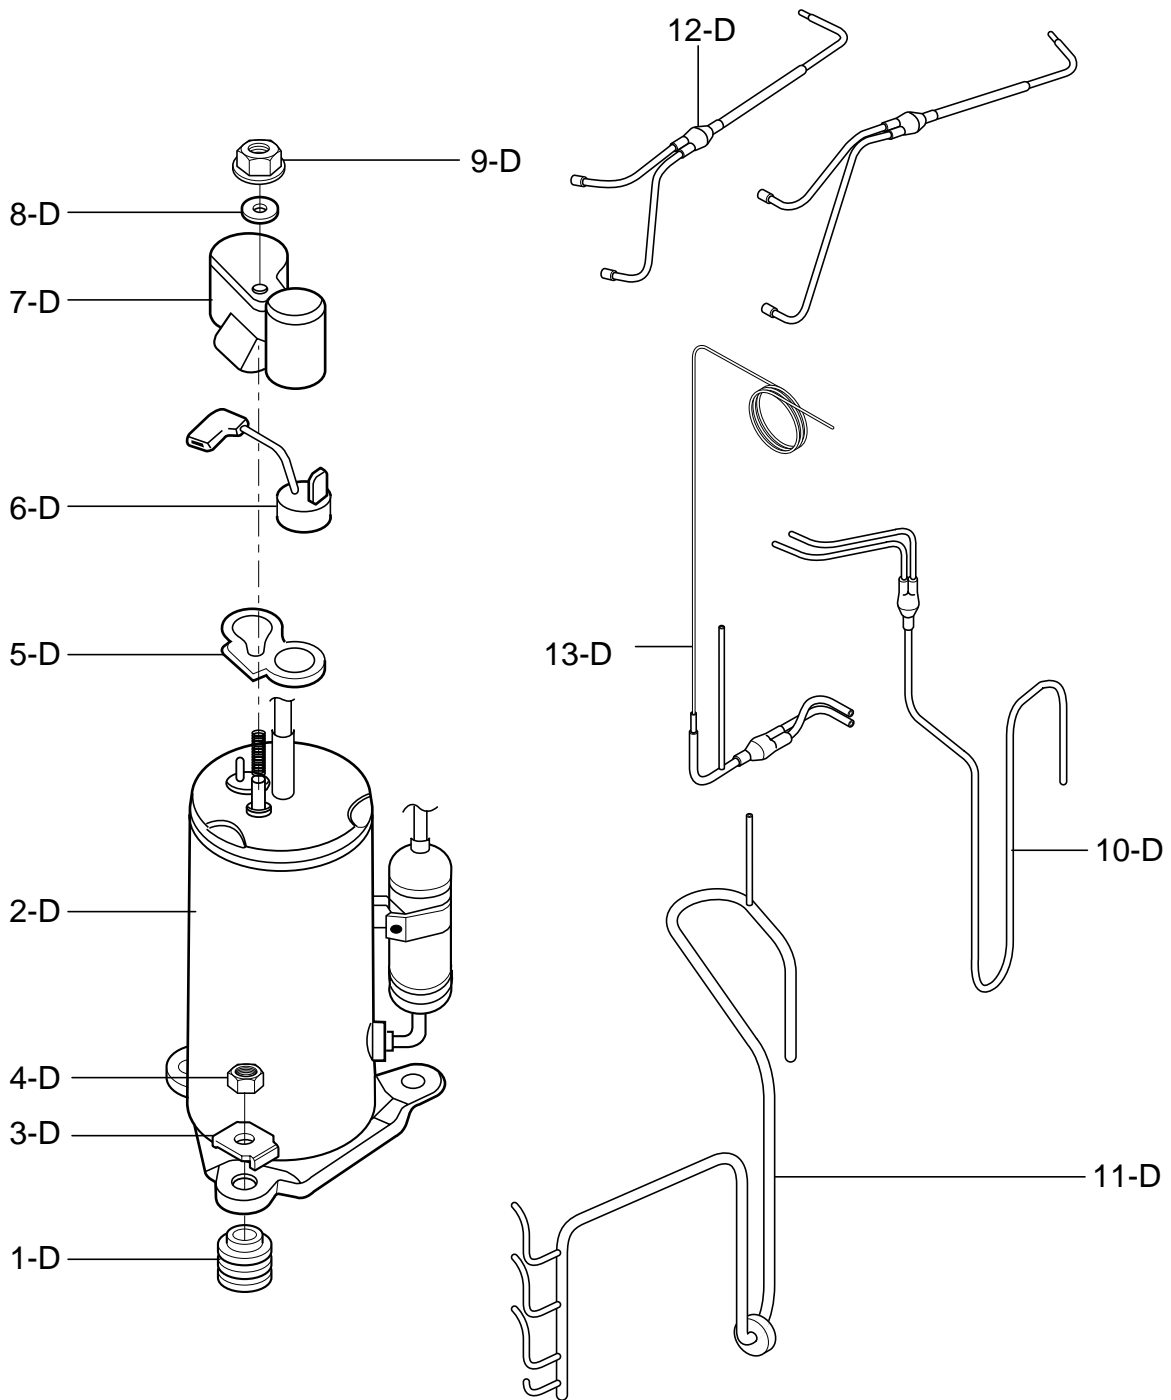

CAUTION: Use the Kenmore part number on all orders, **not** the illustration number.

COMPRESSOR PARTS