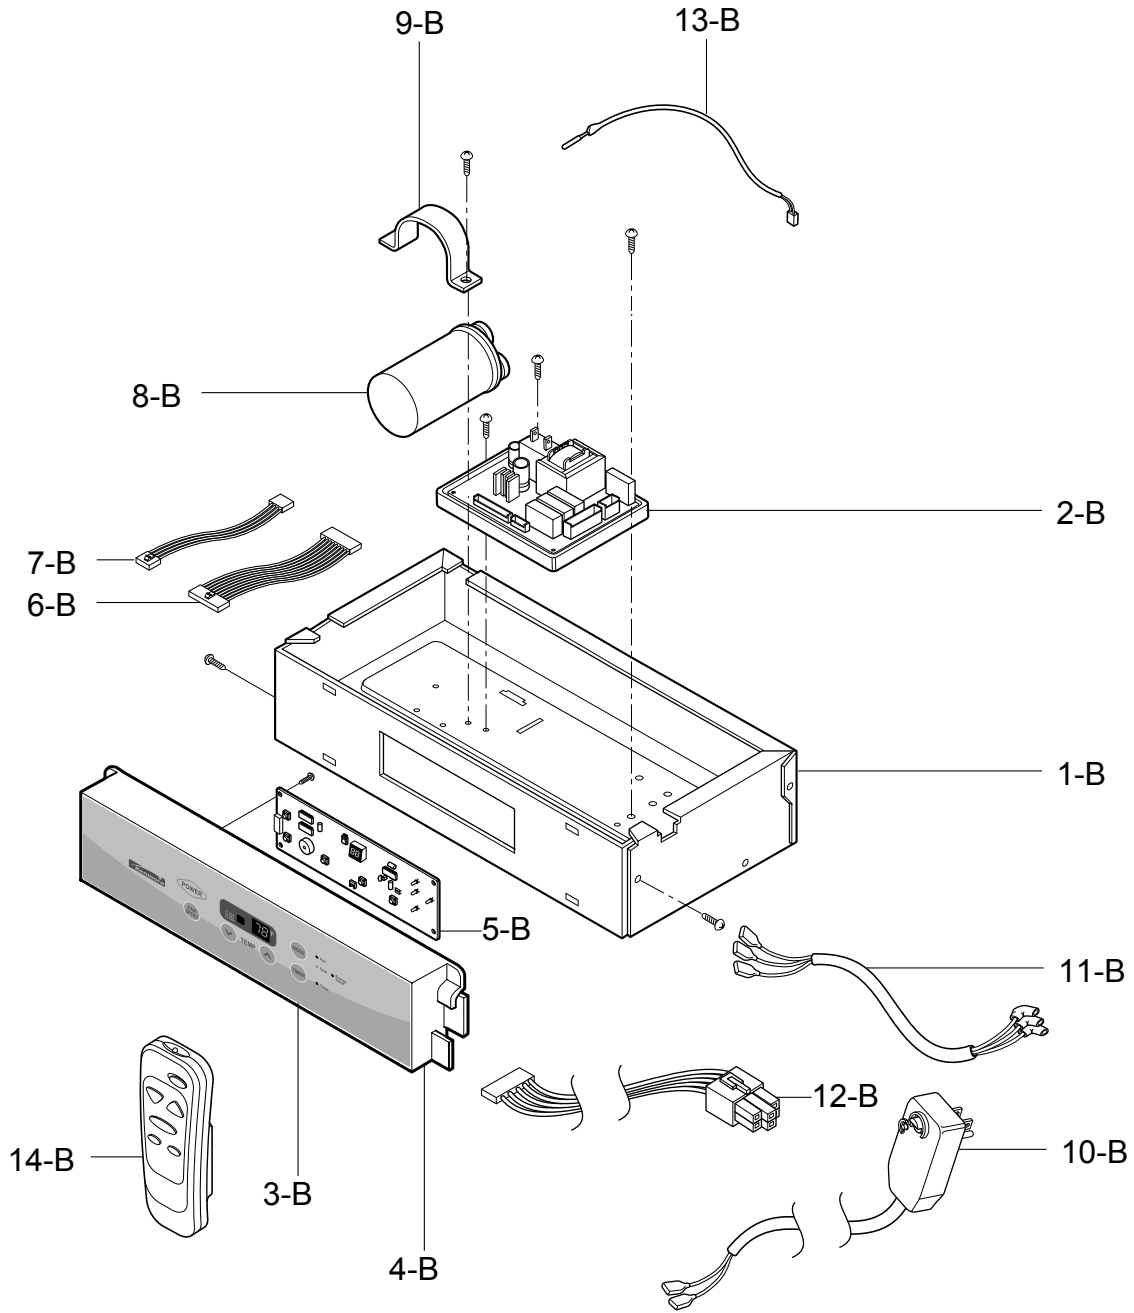

CAUTION: Use the Kenmore part number on all orders, **not** the illustration number.

CONTROL BOX ASSEMBLY