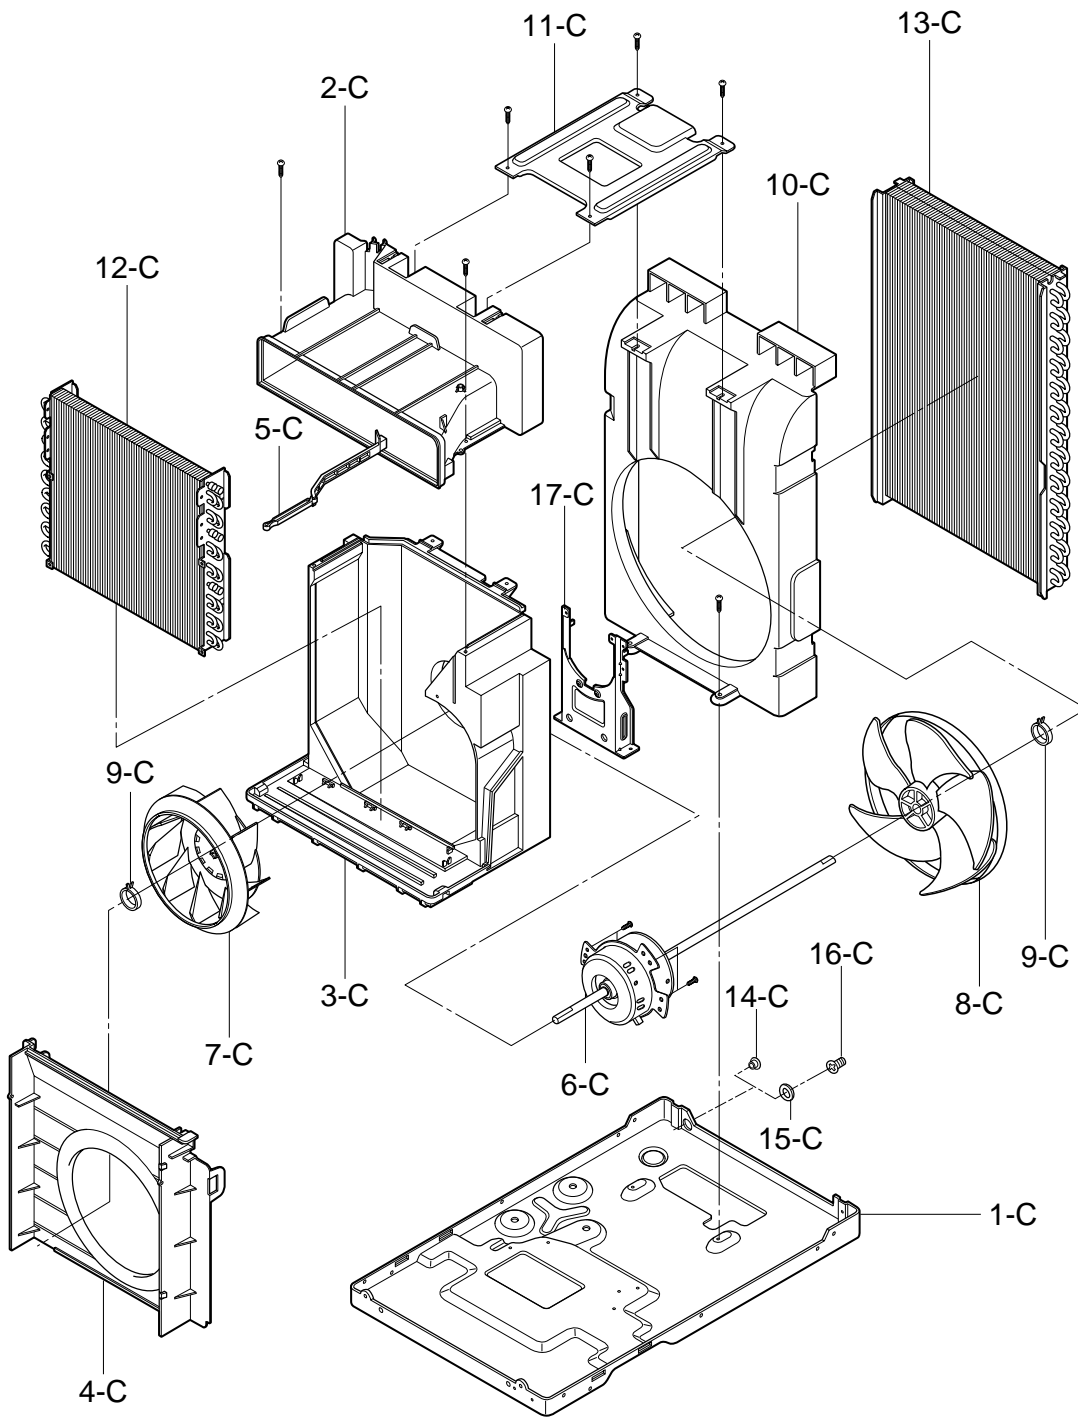

CAUTION: Use the Kenmore part number on all orders, **not** the illustration number.

AIR HANDLING & CYCLE PARTS