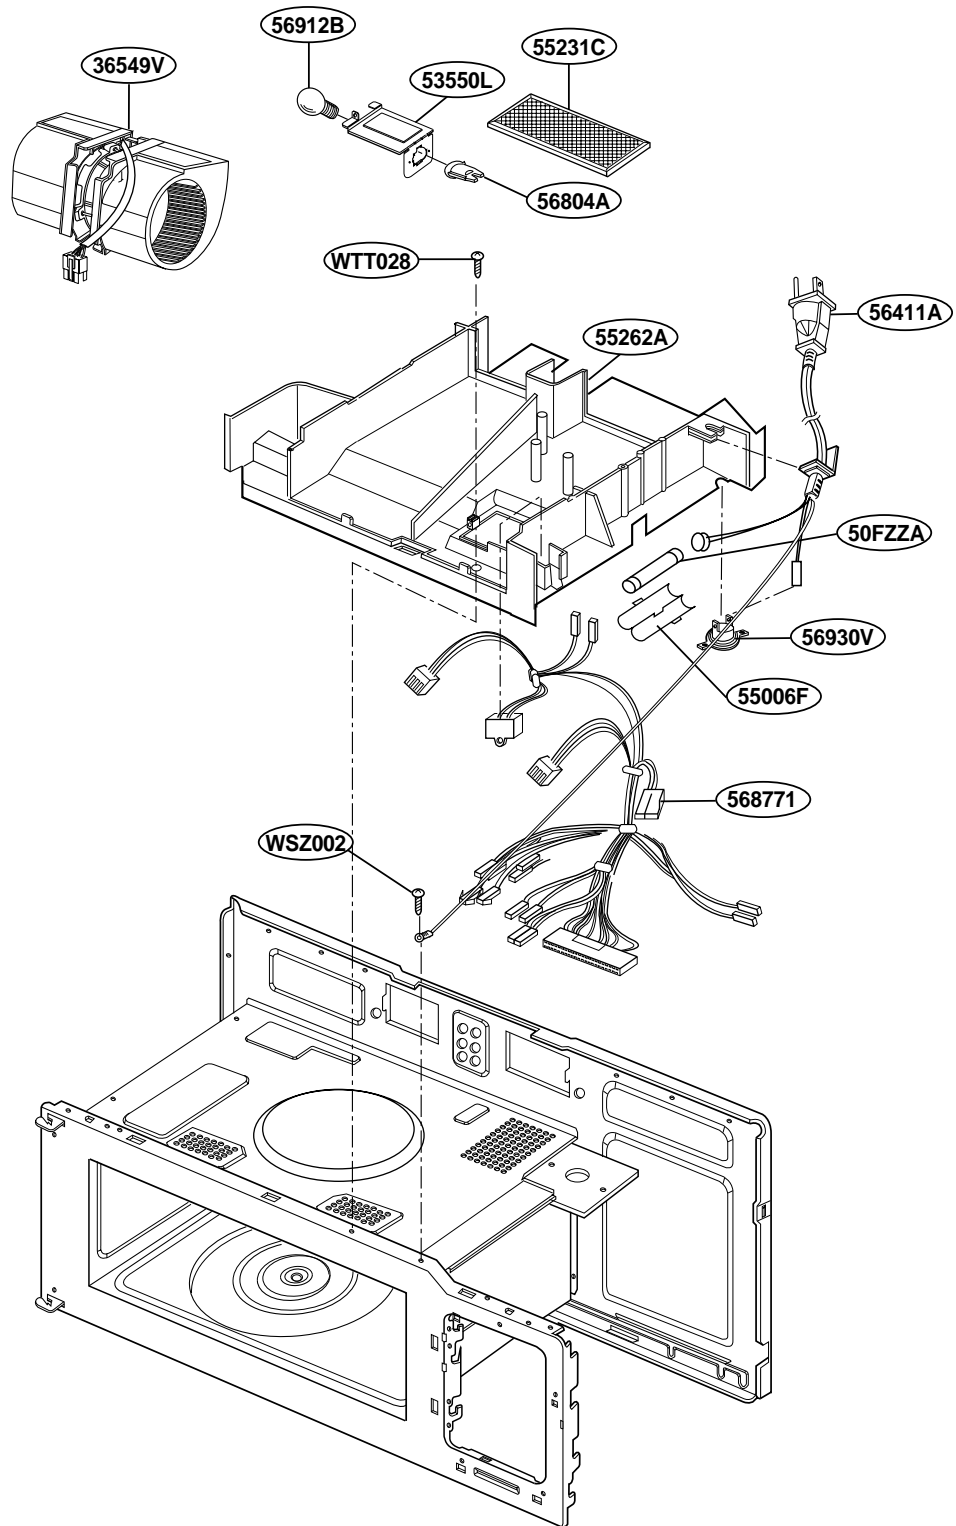

This Owner's Manual is provided and hosted by Appliance Factory Parts.

Kenmore 62752 Owner's Manual

[Shop genuine replacement parts for Kenmore 62752](#)

DOOR PARTS

[Find Your Kenmore Microwave Parts - Select From 532 Models](#)

----- Manual continues below -----

EXPLODED VIEW

DOOR PARTS

CONTROLLER PARTS

OVEN CAVITY PARTS

LATCH BOARD PARTS

INTERIOR PARTS (I)

INTERIOR PARTS (II)

INSTALLATION PARTS