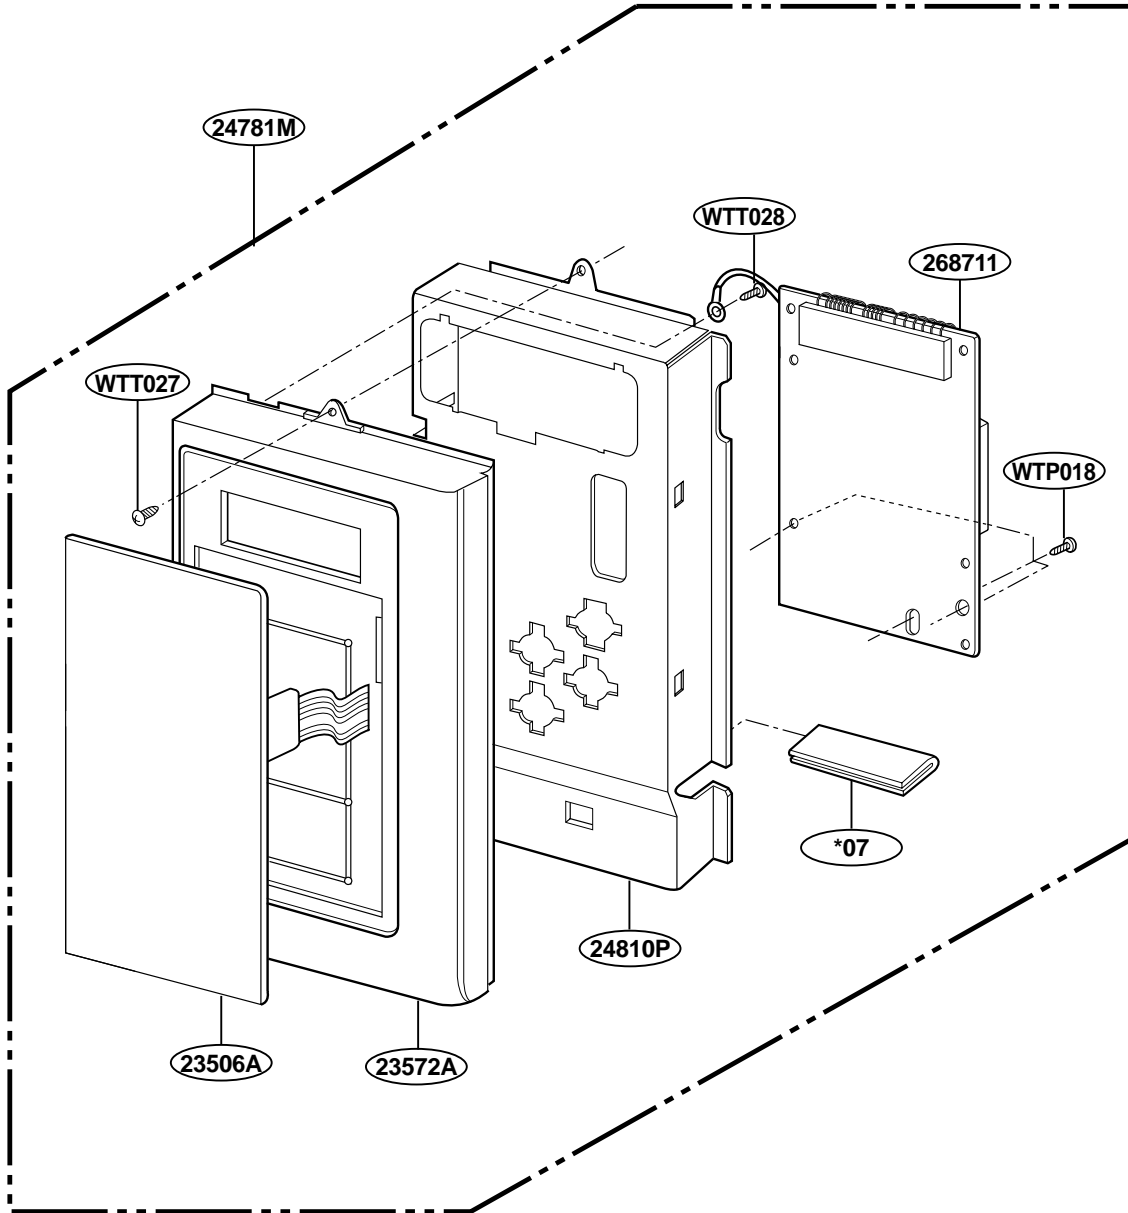

This Owner's Manual is provided and hosted by Appliance Factory Parts.

Kenmore 62752 Owner's Manual

[Shop genuine replacement parts for Kenmore 62752](#)

DOOR PARTS

[Find Your Kenmore Microwave Parts - Select From 532 Models](#)

----- Manual continues below -----

EXPLODED VIEW

DOOR PARTS

CONTROLLER PARTS

OVEN CAVITY PARTS

LATCH BOARD PARTS

INTERIOR PARTS (I)

INTERIOR PARTS (II)

INSTALLATION PARTS