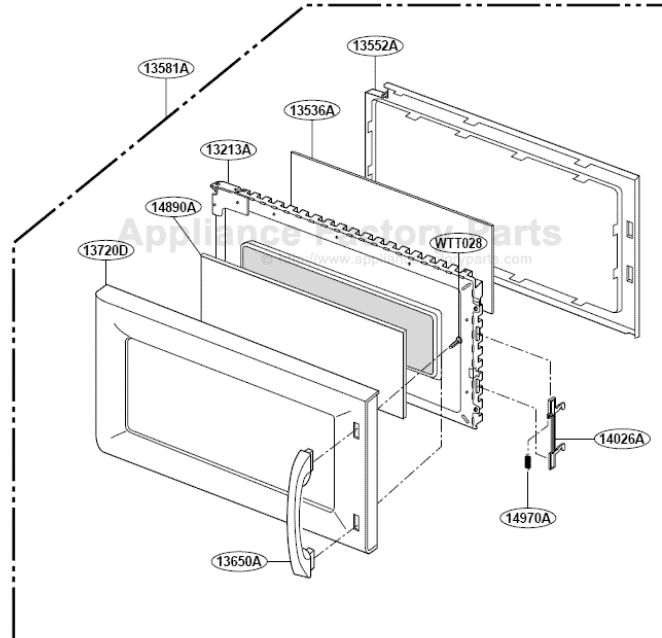

This Owner's Manual is provided and hosted by Appliance Factory Parts.

Kenmore 62752 Owner's Manual

[Shop genuine replacement parts for Kenmore 62752](#)

DOOR PARTS

[Find Your Kenmore Microwave Parts - Select From 532 Models](#)

----- Manual continues below -----

EXPLODED VIEW

DOOR PARTS

CONTROLLER PARTS

OVEN CAVITY PARTS

LATCH BOARD PARTS

INTERIOR PARTS (I)

INTERIOR PARTS (II)

INSTALLATION PARTS