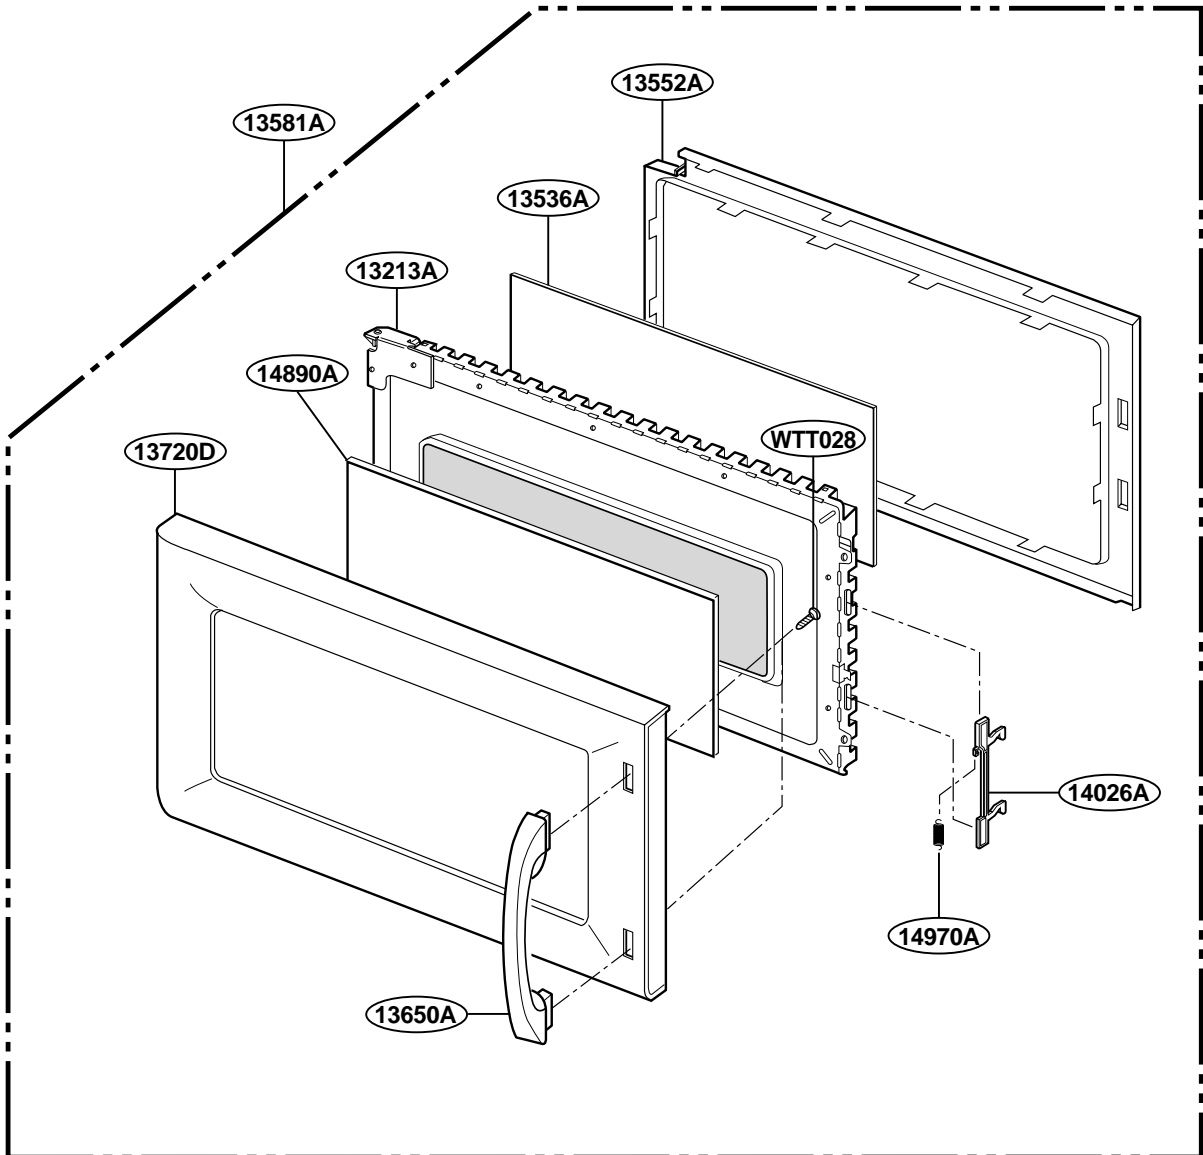

This Owner's Manual is provided and hosted by Appliance Factory Parts.

Kenmore 62752 Owner's Manual

[Shop genuine replacement parts for Kenmore 62752](#)

DOOR PARTS

[Find Your Kenmore Microwave Parts - Select From 532 Models](#)

----- Manual continues below -----

EXPLODED VIEW

DOOR PARTS

CONTROLLER PARTS

OVEN CAVITY PARTS

LATCH BOARD PARTS

INTERIOR PARTS (I)

INTERIOR PARTS (II)

INSTALLATION PARTS