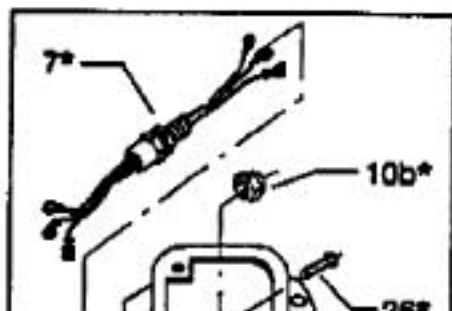

Models: VAC PAC VP, VP-J, VPH, VPH-J

1A.....	WI-70021	Screw
1B.....	WI-70092	Screw
2.....	WI-87018	Washer
3A.....	WI-08049	Base, VP's
3B.....	WI-08046	Base, VPH's
4A.....	WI-70160	Screw
4B.....	WI-70114	Screw, VPJ
4C.....	WI-70088	Screw, VPH's
5A.....	WI-71107	Support, motor, VP's
5B.....	WI-7115	Support, motor, VPH's
6A.....	WI-53738	Vac Motor Assy, 115V
6B.....	WI-53575	Vac Motor Assy, 100V
6C.....	WI-53576	Vac Motor Assy, 115V, HEPA
6D.....	WI-53777	Vac Motor Assy, 110V, HEPA
7.....	WI-88657	Wire Assy, 18/3, VPH 115V
8.....	WI-23511	Cord Assy, 18/3, 40', SJT
9.....	WI-57104	Nut
10A.....	WI-57208	Nut, metal
10B.....	WI-57176	Nut, nylon
11.....	WI-75173	Tank, main housing
12.....	WI-57049	Nut, locking
13.....	WI-48062	Latch & Keeper
14.....	WI-70056	Screw
15.....	WI-50535	Label, vac pac main
16.....	WI-34203	Filter, vac intake
17.....	WI-14803	Bag, cloth
18.....	WI-14804	Paper Bag
19.....	WI-27622	Cover, rotomold, VP's, VPH's
20.....	WI-39405	Hose
21.....	WI-57030	Nut
22.....	WI-14854	Bracket, shoulder straps
23.....	WI-70162	Screw
24.....	WI-27050	Cable Tie, 3 1/2"
25.....	WI-14805	Shoulder Strap, vac pac
26.....	WI-70160	Screw
27.....	WI-62372	Plate, harness
28A.....	WI-50571	Label, warning, VP only
28B.....	WI-50650	Label, warning, VPH only
29A.....	WI-72076	Switch, DPST, rocker
29B.....	WI-72145	Switch, DPST, VPH's
30.....	WI-27376	Clip, switch retaining
31.....	WI-87104	Washer
32.....	WI-34223	Filter, HEPA, w/ gasket, VPH
33.....	WI-50639	Label, HEPA, VPH
34.....	WI-50656	Label, C-UL listing, VP/VPH
35.....	WI-73735	Spacer
36.....	WI-99843	gasket
37.....	WI-67005	Rivet
38.....	WI-62395	Plate, data plate label
39.....	WI-73169	Strain Relief, cord hook