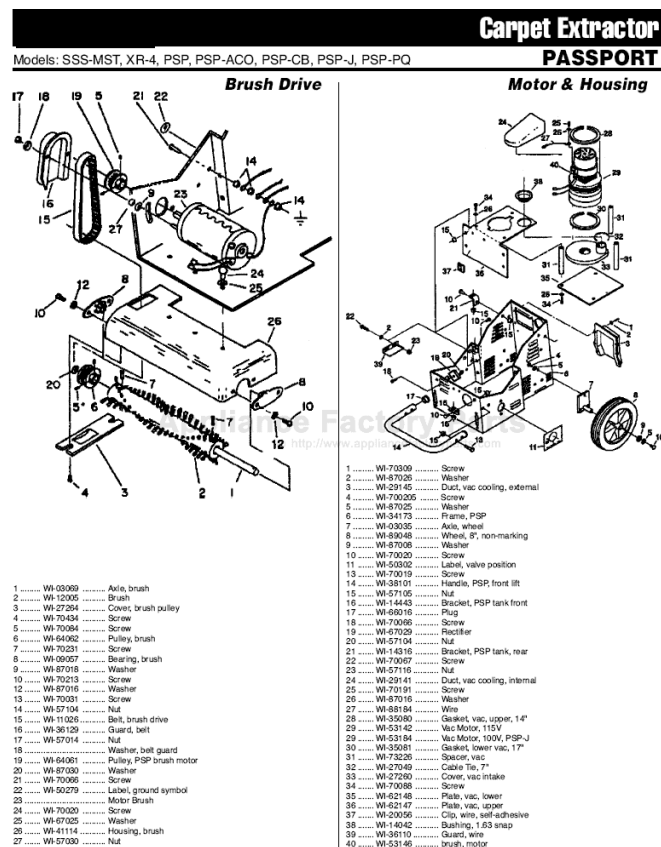

Windsor PASSPORT PSP-ACO Owner's Manual

[Shop genuine replacement parts for Windsor
PASSPORT PSP-ACO](#)

[Find Your Windsor Vacuum Cleaner Parts - Select From 26 Models](#)

----- Manual continues below -----