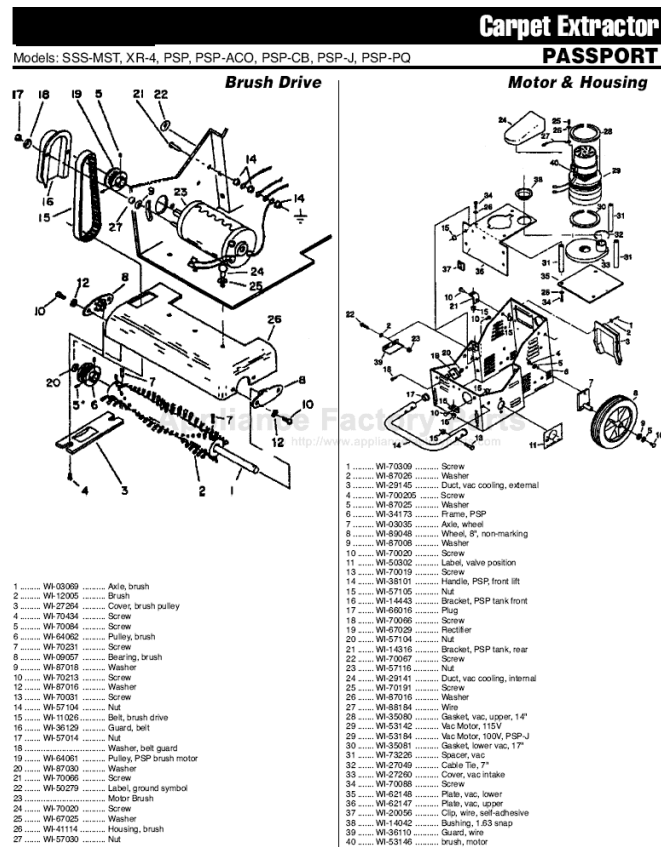

Windsor PASSPORT PSP-PQ Owner's Manual

[Shop genuine replacement parts for Windsor
PASSPORT PSP-PQ](#)

[Find Your Windsor Vacuum Cleaner Parts - Select From 26 Models](#)

----- Manual continues below -----