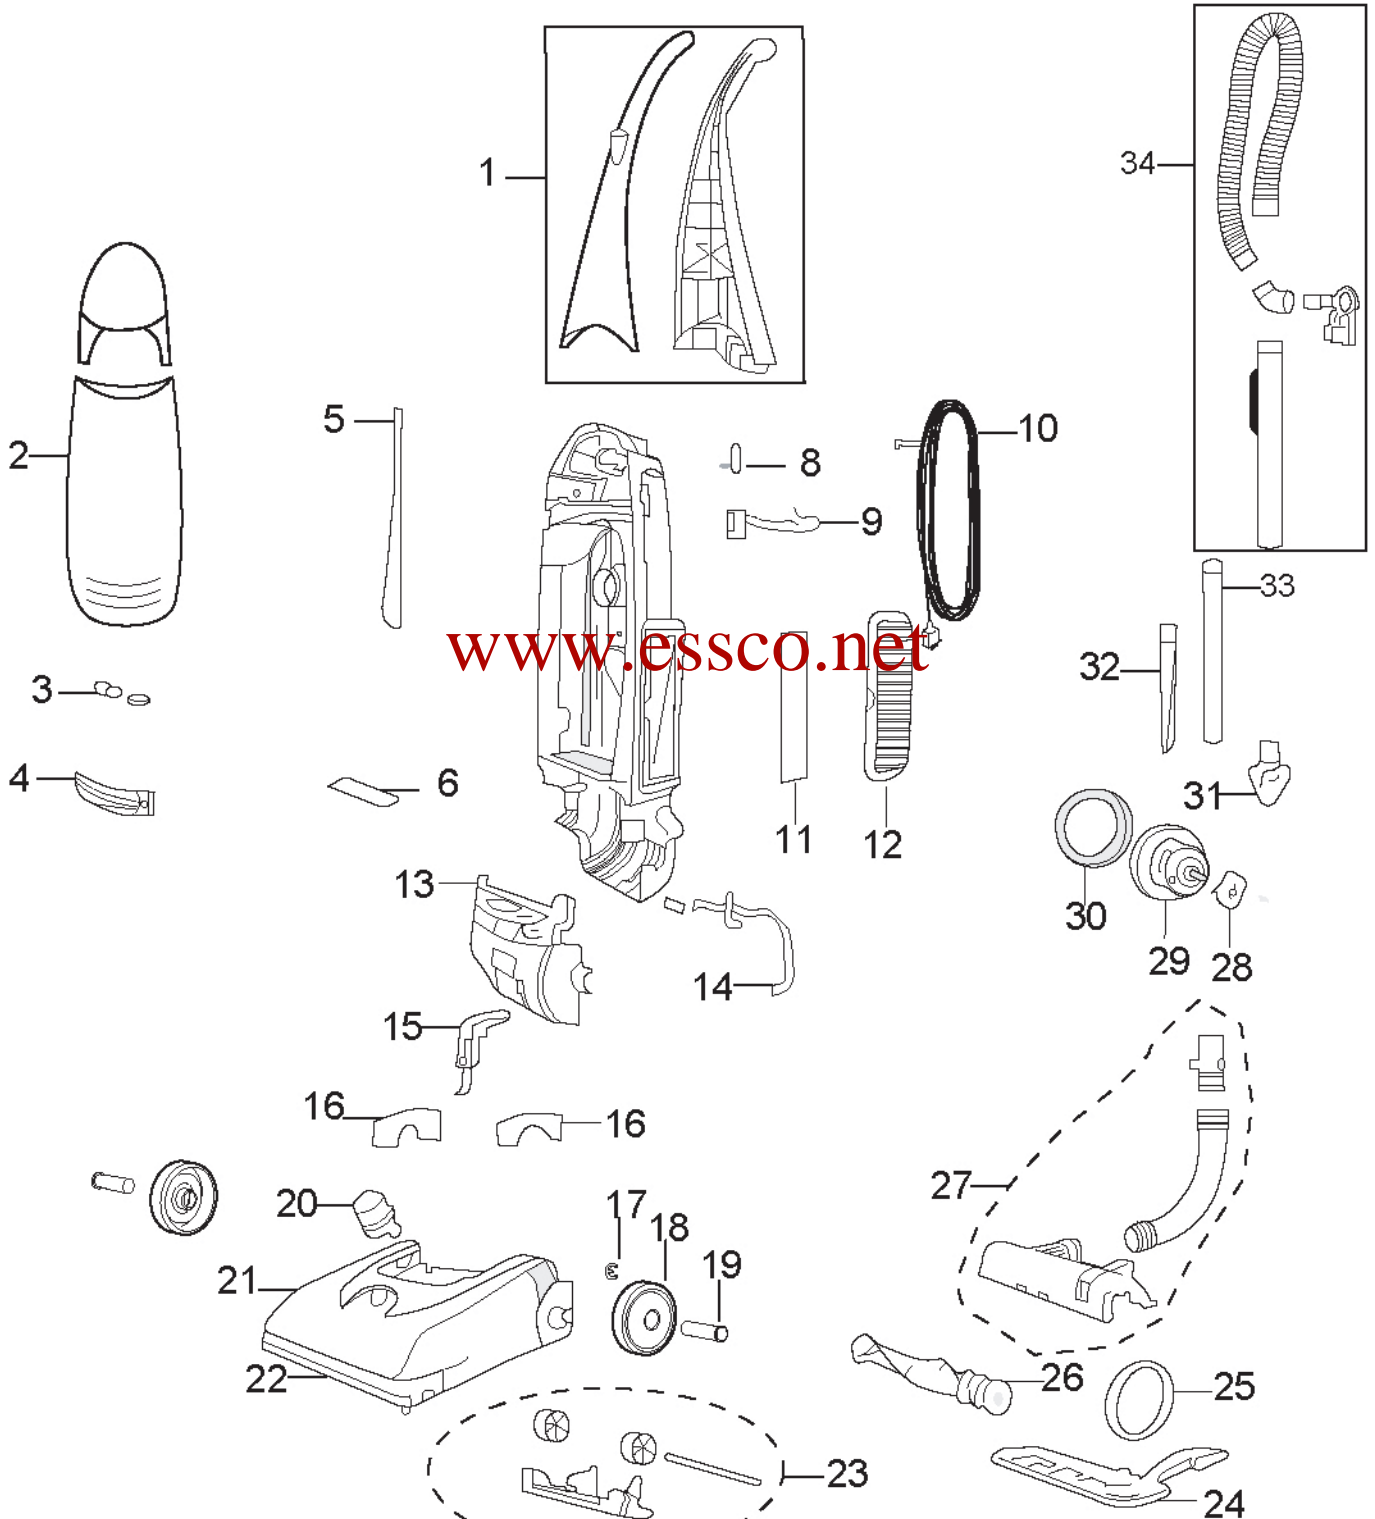

UPRIGHT VACUUM

Maxi-Glide™ BSC Model 9V03

UPRIGHT VACUUM

Maxi-Glide™ BSC Model 9V03

KEY	PART NO	DESCRIPTION
1	2031165	Handle Assy - Med Cool Gray
2	2031163	Bag Door - Med Cool Gray
3	2031007	Lamp, Incandescent
4	2031008	Lamp, Window
5	2031106	Wire Cap
6	2031089	Pre-Motor Filter
8	2031018	Cord Release
9	2031035	Switch
10	2031159	Power Cord
11	2031009	Post Motor Filter
12	2031088	Post Motor Filter Grille - Med Cool Gray
13	2031033	Motor Cover
14	2031108	Thermo Harness
15	2031044	Lever Release
16	2031112	Neck Brush
17	2032548	E-Ring for Rear Axle
18	2031111	Rear Wheel
19	2032547	Axle for Rear Wheel
20	2031095	Height Adjustment Knob
21	2031162	Top Cover - Med Cool Gray
22	2031114	Bumper
23	2032556	Front Wheel Assy. W/ Axle
24	2031091	Access Plate
25	2031093	Belt
26	2032032	Brush
27	2031110	Case Drum Assy
28	2031101	Motor Support
29	2031100	Vacuum Motor
30	2031107	Motor Cushion - Large
31	2031099	Combo Tool Uph/Dusting Brush
32	2031063	Crevice Tool
33	2031022	Extension Wand
34	2031097	Hose Assy
xx	2031161	Top Panel - Med Cool Gray
xx	2031003	Screw for Handle Assy
xx	2031146	User's Guide

www.essco.net