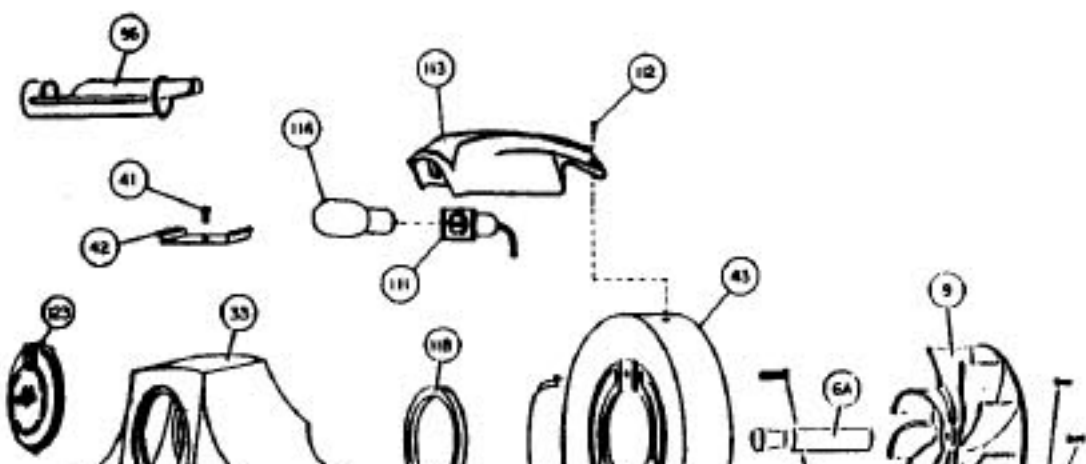

----- Manual continues below -----

Models: 692, 7920

Models: 692, 7920

	NLA.....	Motor Unit Assy	77	R-008241	Rive
2	NLA.....	Carbon Brush Assy	78	R-074328	Hanc
3	R-003008	Spring, rear fork	79	R-259316	Hoo
4	R-670013	Screw, motor plate ret.	80A	R-670844	Cord
5	R-065028	Oiler Cap	81	R-028580	Hanc
6	R-672103	Brush Holder & Screw Assembly	89	R-692225	Revo
6A	R-380261	Drive Shaft	96	R-880262	Belt
7	R-618016	Screw, field retainer	97	R-003311	Wash
8	R-311031	Screw & Washer Assembly	98	R-004723	Hanc
9	R-608005	Fan, heavy duty	99	R-133714	Hanc
10	R-780002	Field, 120v	100	R-230713	Bolt,
11	R-618772	Spacer, baffle	101	R-285720	Wing
14	R-871101	Motor Housing Assembly	103	R-801708	Bolt,
15	R-801014	Set Screw, brush holder	104	R-801714	Nut,
16	R-801017	Baffle Plate	105	R-990104	Scre
17	R-801019	Brush Holder	106	R-183749	Side
18	R-801034	Brush Holder Protector Cap	107	R-006318	Lock
19	R-801701	Screw, rear bearing retainer	108	R-880707	Scre
	R-061905	Rear Wheel, Fork & Shaft Assy	109	R-360753	Scre
22	R-671705	Wheel, 2 1/2" diam.	110	R-080105	Scre
23	R-801711A	Wheel Retainer	110A	R-608153	Nut
24	R-028574	Rear Fork & Shaft Assembly	111	R-060265	Hea
	R-078007	Motor Plate & Armature Assy	112	R-145734	Scre
26	R-175053	Washer, oil slinger	113	R-606628	Hea
27	R-780001	Armature, 120v	114	R-880629	Hea
	NLA.....	Motor Plate & Bearing Assy	115	R-005138	Wash
29	R-880046	Tolerance Ring	116	R-023309	Scre
30	R-880026	Ball Bearing	118	R-2854270	Gash
31	R-884003	Motor Plate	119	NLA	Whe
32	R-080126	Rear Bearing Assembly	120	R-671705	Whe
33	R-381026	Nozzle Assembly	121	R-672260	Belt
41	R-330329	Rivet, spring clip	122	R-692270	Nozz
42	R-606210	Headlight Spring Clip	123	R-080169	Adju
43	R-062010	Fancase Assembly	124	R-770040	Bag
	R-067030	Handle & Cord Assembly, 50ft	125	NLA	Bag
48	R-230324	Grommet	125A	R-770040	Bag
49	R-003311	Washer, adaptor clamp screw	125B	NLA	Bag
50	R-023311	Lockwasher	126	R-3067247	Pape
51	R-880707	Screw, switch plate	126	R-671075	Pape
52	R-801710	Wingnut, small	126	R-66247	Pape
53	R-801712	Screw, adaptor clamp	126	745	Pape
	R-060831	Switch & Cord Assembly, 50 ft	127	R-110773	Inser
55	NLA.....	Cord & Plug Assembly, 50 ft	128	R-259761	Wire
57	R-259761	Wire Connector	129	R-980743	Scre
59	NLA.....	Cord Protecting Sleeve			