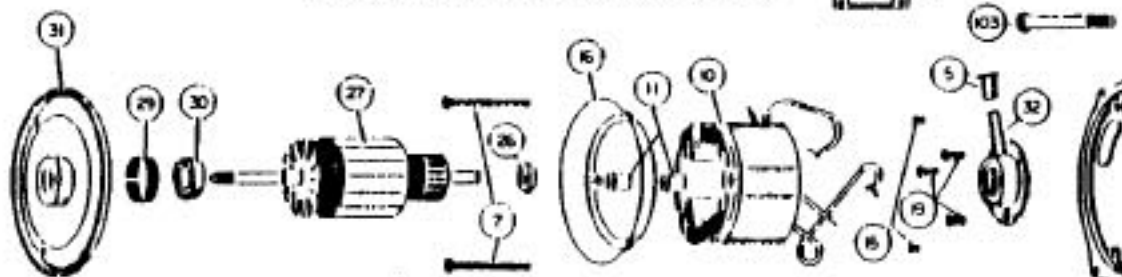

----- Manual continues below -----

Models: 692, 7920

Models: 692, 7920

	NLA.....	Motor Unit Assy	77	R-008241	Rive
2	NLA.....	Carbon Brush Assy	78	R-074328	Hanc
3	R-003008	Spring, rear fork	79	R-259316	Hoo
4	R-670013	Screw, motor plate ret.	80A	R-670844	Cord
5	R-065028	Oiler Cap	81	R-028580	Hanc
6	R-672103	Brush Holder & Screw Assembly	89	R-692225	Revo
6A	R-380261	Drive Shaft	96	R-880262	Belt
7	R-618016	Screw, field retainer	97	R-003311	Wash
8	R-311031	Screw & Washer Assembly	98	R-004723	Hanc
9	R-608005	Fan, heavy duty	99	R-133714	Hanc
10	R-780002	Field, 120v	100	R-230713	Bolt,
11	R-618772	Spacer, baffle	101	R-285720	Wing
14	R-871101	Motor Housing Assembly	103	R-801708	Bolt,
15	R-801014	Set Screw, brush holder	104	R-801714	Nut,
16	R-801017	Baffle Plate	105	R-990104	Scre
17	R-801019	Brush Holder	106	R-183749	Side
18	R-801034	Brush Holder Protector Cap	107	R-006318	Lock
19	R-801701	Screw, rear bearing retainer	108	R-880707	Scre
	R-061905	Rear Wheel, Fork & Shaft Assy	109	R-360753	Scre
22	R-671705	Wheel, 2 1/2" diam.	110	R-080105	Scre
23	R-801711A	Wheel Retainer	110A	R-608153	Nut
24	R-028574	Rear Fork & Shaft Assembly	111	R-060265	Hea
	R-078007	Motor Plate & Armature Assy	112	R-145734	Scre
26	R-175053	Washer, oil slinger	113	R-606628	Hea
27	R-780001	Armature, 120v	114	R-880629	Hea
	NLA.....	Motor Plate & Bearing Assy	115	R-005138	Wash
29	R-880046	Tolerance Ring	116	R-023309	Scre
30	R-880026	Ball Bearing	118	R-2854270	Gash
31	R-884003	Motor Plate	119	NLA	Whe
32	R-080126	Rear Bearing Assembly	120	R-671705	Whe
33	R-381026	Nozzle Assembly	121	R-672260	Belt
41	R-330329	Rivet, spring clip	122	R-692270	Nozz
42	R-606210	Headlight Spring Clip	123	R-080169	Adju
43	R-062010	Fancase Assembly	124	R-770040	Bag
	R-067030	Handle & Cord Assembly, 50ft	125	NLA	Bag
48	R-230324	Grommet	125A	R-770040	Bag
49	R-003311	Washer, adaptor clamp screw	125B	NLA	Bag
50	R-023311	Lockwasher	126	R-3067247	Pape
51	R-880707	Screw, switch plate	126	R-671075	Pape
52	R-801710	Wingnut, small	126	R-66247	Pape
53	R-801712	Screw, adaptor clamp	126	745	Pape
	R-060831	Switch & Cord Assembly, 50 ft	127	R-110773	Inser
55	NLA.....	Cord & Plug Assembly, 50 ft	128	R-259761	Wire
57	R-259761	Wire Connector	129	R-980743	Scre
59	NLA.....	Cord Protecting Sleeve			