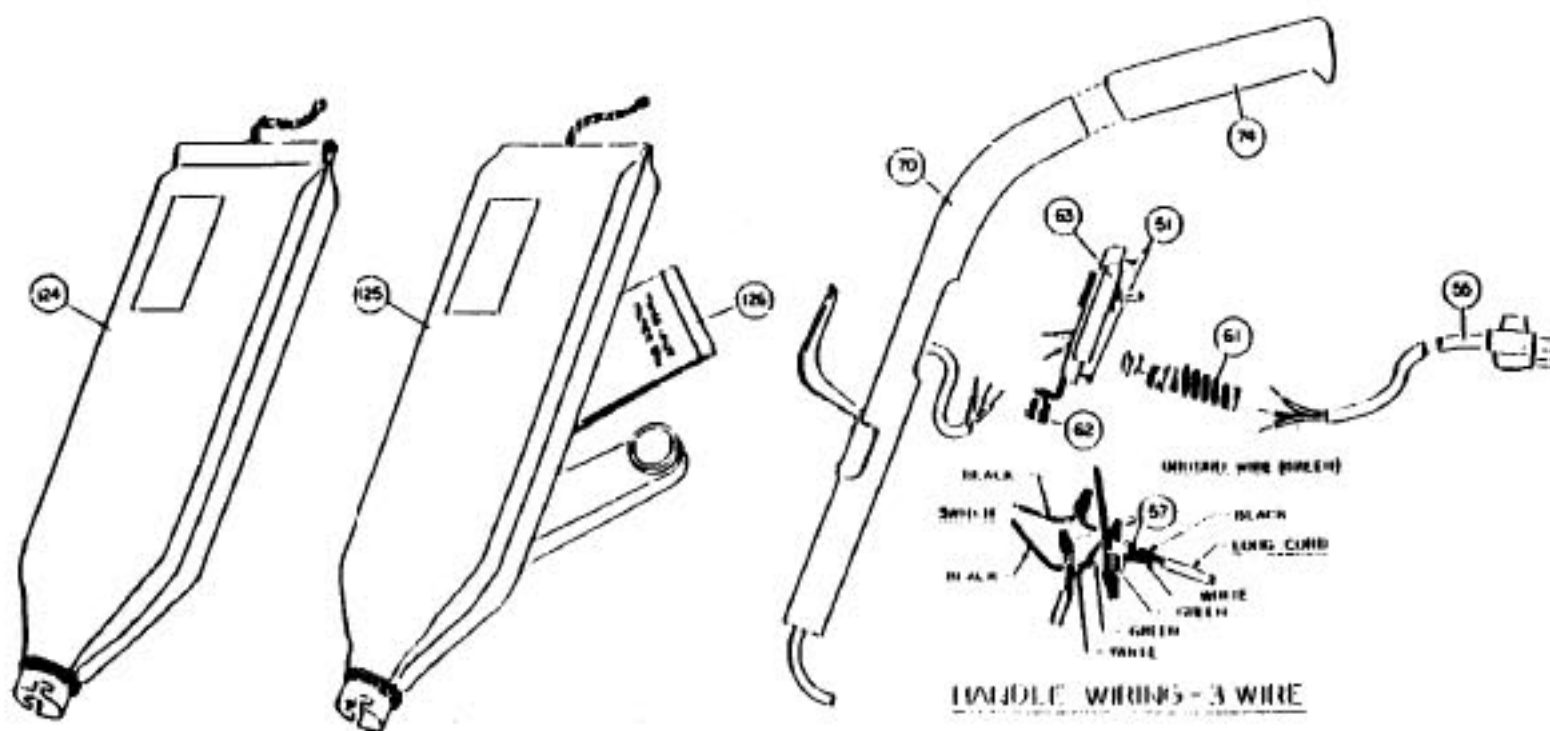

----- Manual continues below -----

Models: 692, 7920

Models: 692, 7920

	NLA.....	Motor Unit Assy	77	R-008241	Rive
2	NLA.....	Carbon Brush Assy	78	R-074328	Hanc
3	R-003008	Spring, rear fork	79	R-259316	Hoo
4	R-670013	Screw, motor plate ret.	80A	R-670844	Cord
5	R-065028	Oiler Cap	81	R-028580	Hanc
6	R-672103	Brush Holder & Screw Assembly	89	R-692225	Revo
6A	R-380261	Drive Shaft	96	R-880262	Belt
7	R-618016	Screw, field retainer	97	R-003311	Wash
8	R-311031	Screw & Washer Assembly	98	R-004723	Hanc
9	R-608005	Fan, heavy duty	99	R-133714	Hanc
10	R-780002	Field, 120v	100	R-230713	Bolt,
11	R-618772	Spacer, baffle	101	R-285720	Wing
14	R-871101	Motor Housing Assembly	103	R-801708	Bolt,
15	R-801014	Set Screw, brush holder	104	R-801714	Nut,
16	R-801017	Baffle Plate	105	R-990104	Scre
17	R-801019	Brush Holder	106	R-183749	Side
18	R-801034	Brush Holder Protector Cap	107	R-006318	Lock
19	R-801701	Screw, rear bearing retainer	108	R-880707	Scre
	R-061905	Rear Wheel, Fork & Shaft Assy	109	R-360753	Scre
22	R-671705	Wheel, 2 1/2" diam.	110	R-080105	Scre
23	R-801711A	Wheel Retainer	110A	R-608153	Nut
24	R-028574	Rear Fork & Shaft Assembly	111	R-060265	Hea
	R-078007	Motor Plate & Armature Assy	112	R-145734	Scre
26	R-175053	Washer, oil slinger	113	R-606628	Hea
27	R-780001	Armature, 120v	114	R-880629	Hea
	NLA.....	Motor Plate & Bearing Assy	115	R-005138	Wash
29	R-880046	Tolerance Ring	116	R-023309	Scre
30	R-880026	Ball Bearing	118	R-2854270	Gash
31	R-884003	Motor Plate	119	NLA	Whe
32	R-080126	Rear Bearing Assembly	120	R-671705	Whe
33	R-381026	Nozzle Assembly	121	R-672260	Belt
41	R-330329	Rivet, spring clip	122	R-692270	Nozz
42	R-606210	Headlight Spring Clip	123	R-080169	Adju
43	R-062010	Fancase Assembly	124	R-770040	Bag
	R-067030	Handle & Cord Assembly, 50ft	125	NLA	Bag
48	R-230324	Grommet	125A	R-770040	Bag
49	R-003311	Washer, adaptor clamp screw	125B	NLA	Bag
50	R-023311	Lockwasher	126	R-3067247	Pape
51	R-880707	Screw, switch plate	126	R-671075	Pape
52	R-801710	Wingnut, small	126	R-66247	Pape
53	R-801712	Screw, adaptor clamp	126	745	Pape
	R-060831	Switch & Cord Assembly, 50 ft	127	R-110773	Inser
55	NLA.....	Cord & Plug Assembly, 50 ft	128	R-259761	Wire
57	R-259761	Wire Connector	129	R-980743	Scre
59	NLA.....	Cord Protecting Sleeve			