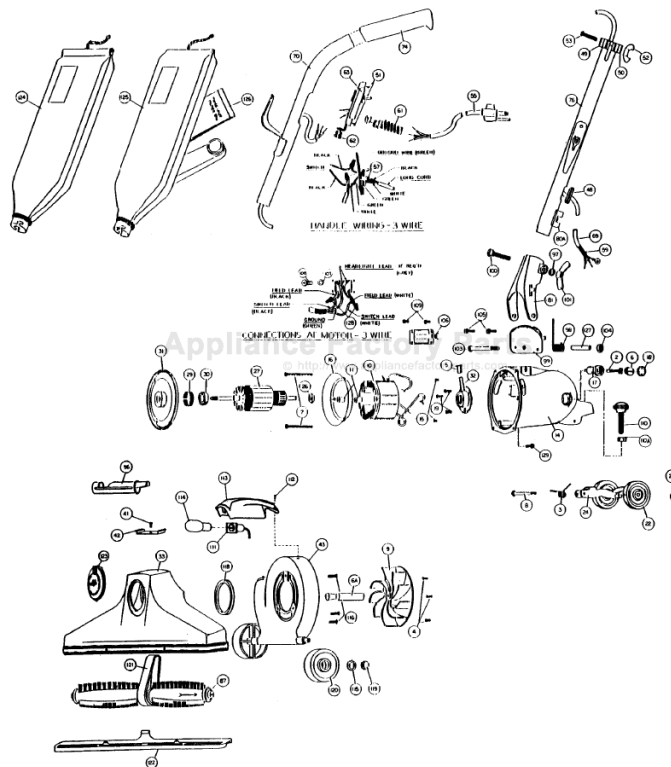

[Find Your Royal Vacuum Cleaner Parts - Select From 772 Models](#)

----- Manual continues below -----