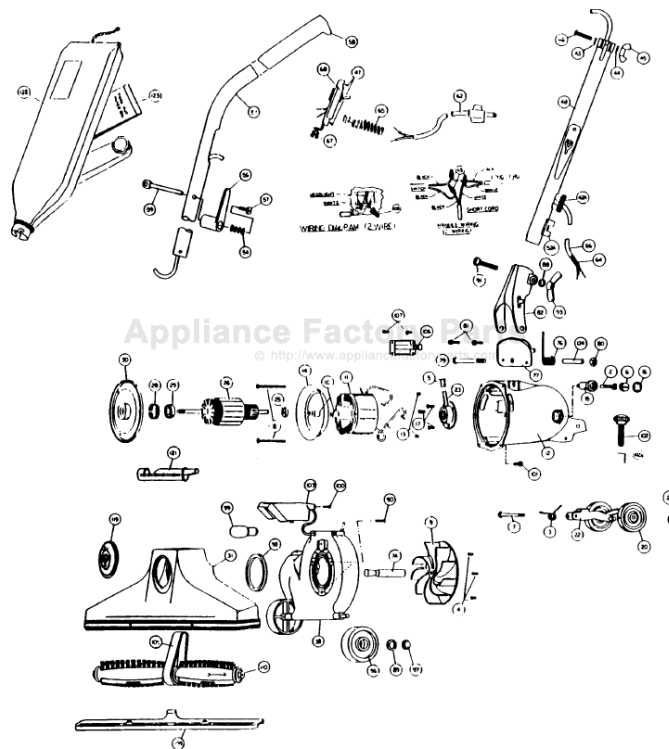

[Find Your Royal Vacuum Cleaner Parts - Select From 772 Models](#)

----- Manual continues below -----