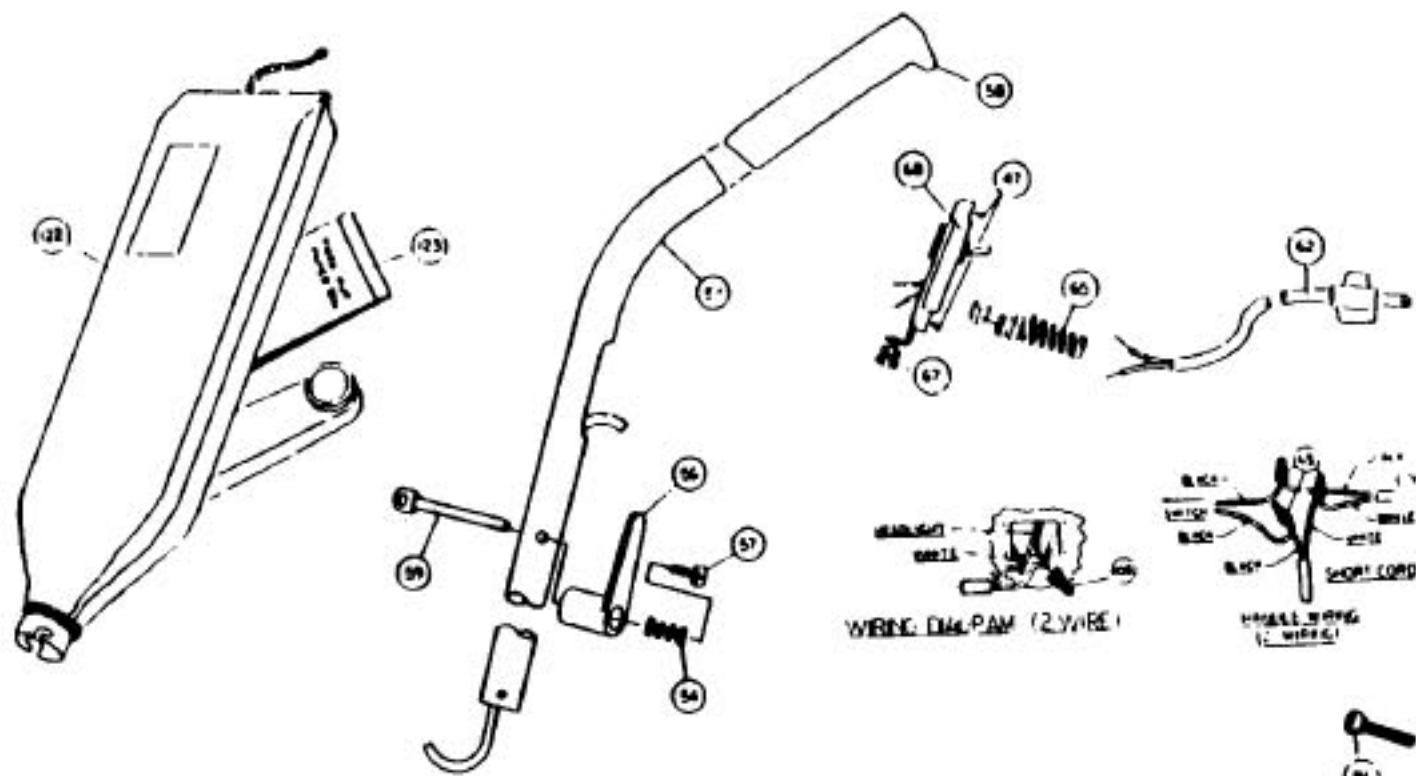

## Model: 886

	NLA	Motor Unit Assy			
2	NLA	Carbon Brush Assy		63	R-259761 Wire
3	R-003008	Spring, rear fork		64	NLA Sleeve
4	R-670013	Screw, motor plate ret.		65	R-322305 Strap
5	NLA	Oiler Cap		66	NLA Short
6	R-672103	Brush Holder & Screw Assembly		67	R-880305 Strain
7	R-311031	Screw & Washer Assembly		68	R-028537 Switch
7A	NLA	Drive Shaft		72	R-249303 Switch
8	R-618016	Screw, field retainer		76	R-004723 Spring
9	R-608005	Fan, heavy duty		77	R-133714 Hand
10	R-618772	Spacer, baffle		79	R-801708 Bolt,
11	R-618002	Field, 120V		80	R-801714 Nut,
	R-871101	Motor Housing Assembly		81	R-990104 Scre
13	NLA	Set Screw, brush holder		82	R-028590 Hand
14	NLA	Baffle Plate		88	R-003311 Wash
15	NLA	Brush Holder		89	R-005138 Wash
16	R-801034	Brush Holder Protector Cap		90	R-023309 Scre
17	R-801701	Screw, rear bearing retainer		91	R-230713 Carri
	R-061805	Rear Wheel, Fork & Shaft Assy		92	R-2854270 Gask
20	R-671705	Wheel, 2 1/2" diameter		93	R-285720 Wing
21	R-801711A	Wheel Retainer		96	R-671705 Wide
22	R-028574	Rear Fork & Shaft Assembly		97	R-801711A Whe
23	R-080126	Rear Bearing Assembly		99	R-880629 Head
	R-068007	Motor Plate & Armature Assy		100	R-880707 Scre
25	R-175053	Washer, oil slinger		101	R-980743 Scre
26	R-680001	Armature, 120V		102	NLA Nozz
	NLA	Motor Plate & Bearing Assy		102A	NLA Sprin
28	R-880046	Tolerance Ring		103	NLA Head
29	R-880026	Ball Bearing		105	R-672260 Belt
30	NLA	Motor Plate		106	R-183749 Side
31	R-080226	Nozzle Assembly		107	R-360753 Scre
38	R-060810	Fancase Assembly		108	R-259762 Conr
	R-099430A	Handle & Cord Assembly		109	R-672270 Nozz
42A	R-230324	Grommet		110	R-673273 Brush
43	R-003311	Lockwasher, adaptor clamp screw		110	R-180273 Brush
44	R-023311	Lockwasher		119	R-088169 Adjus
45	R-801710	Wingnut, small		121	R-880262 Belt
46	R-801712	Screw, adaptor clamp		122	R-90843C Bag
47	R-801701	Screw, switch plate		123	R-3067247 Pape
48	R-065534	Handle Adaptor Assembly		123	R-088147 Pape
52A	R-670844	Cord Clip		123	R-671075 Pape
53	R-088732A	Upper Handle Assy		123	R-66247 Pape
54	R-003884	Spring		123	745 Pape
56	R-259318	Cord Hook, upper		124	R-110773 Inser
57	R-597743	Screw			
58	R-000000	Handle Adaptor Assembly			