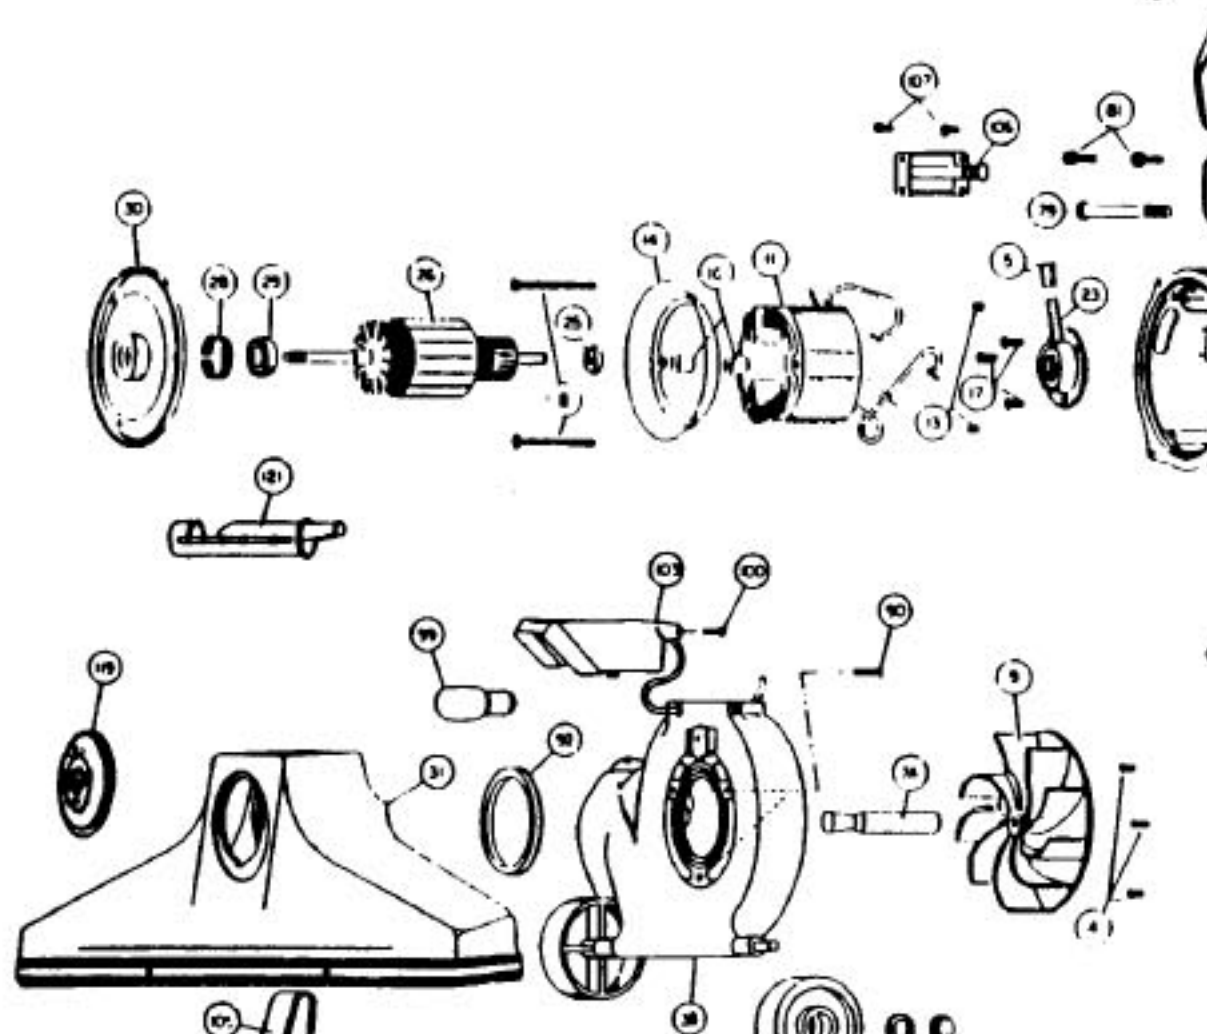

## Model: 886

	NLA	Motor Unit Assy			
2	NLA	Carbon Brush Assy		63	R-259761 Wire
3	R-003008	Spring, rear fork		64	NLA Sleeve
4	R-670013	Screw, motor plate ret.		65	R-322305 Strap
5	NLA	Oiler Cap		66	NLA Short
6	R-672103	Brush Holder & Screw Assembly		67	R-880305 Strain
7	R-311031	Screw & Washer Assembly		68	R-028537 Switch
7A	NLA	Drive Shaft		72	R-249303 Switch
8	R-618016	Screw, field retainer		76	R-004723 Spring
9	R-608005	Fan, heavy duty		77	R-133714 Hand
10	R-618772	Spacer, baffle		79	R-801708 Bolt,
11	R-618002	Field, 120V		80	R-801714 Nut,
	R-871101	Motor Housing Assembly		81	R-990104 Scre
13	NLA	Set Screw, brush holder		82	R-028590 Hand
14	NLA	Baffle Plate		88	R-003311 Wash
15	NLA	Brush Holder		89	R-005138 Wash
16	R-801034	Brush Holder Protector Cap		90	R-023309 Scre
17	R-801701	Screw, rear bearing retainer		91	R-230713 Carri
	R-061805	Rear Wheel, Fork & Shaft Assy		92	R-2854270 Gask
20	R-671705	Wheel, 2 1/2" diameter		93	R-285720 Wing
21	R-801711A	Wheel Retainer		96	R-671705 Wide
22	R-028574	Rear Fork & Shaft Assembly		97	R-801711A Whe
23	R-080126	Rear Bearing Assembly		99	R-880629 Head
	R-068007	Motor Plate & Armature Assy		100	R-880707 Scre
25	R-175053	Washer, oil slinger		101	R-980743 Scre
26	R-680001	Armature, 120V		102	NLA Nozz
	NLA	Motor Plate & Bearing Assy		102A	NLA Sprin
28	R-880046	Tolerance Ring		103	NLA Head
29	R-880026	Ball Bearing		105	R-672260 Belt
30	NLA	Motor Plate		106	R-183749 Side
31	R-080226	Nozzle Assembly		107	R-360753 Scre
38	R-060810	Fancase Assembly		108	R-259762 Conr
	R-099430A	Handle & Cord Assembly		109	R-672270 Nozz
42A	R-230324	Grommet		110	R-673273 Brush
43	R-003311	Lockwasher, adaptor clamp screw		110	R-180273 Brush
44	R-023311	Lockwasher		119	R-088169 Adjus
45	R-801710	Wingnut, small		121	R-880262 Belt
46	R-801712	Screw, adaptor clamp		122	R-90843C Bag
47	R-801701	Screw, switch plate		123	R-3067247 Pape
48	R-065534	Handle Adaptor Assembly		123	R-088147 Pape
52A	R-670844	Cord Clip		123	R-671075 Pape
53	R-088732A	Upper Handle Assy		123	R-66247 Pape
54	R-003884	Spring		123	745 Pape
56	R-259318	Cord Hook, upper		124	R-110773 Inser
57	R-597743	Screw			
58	R-000000	Handle Adaptor Assembly			