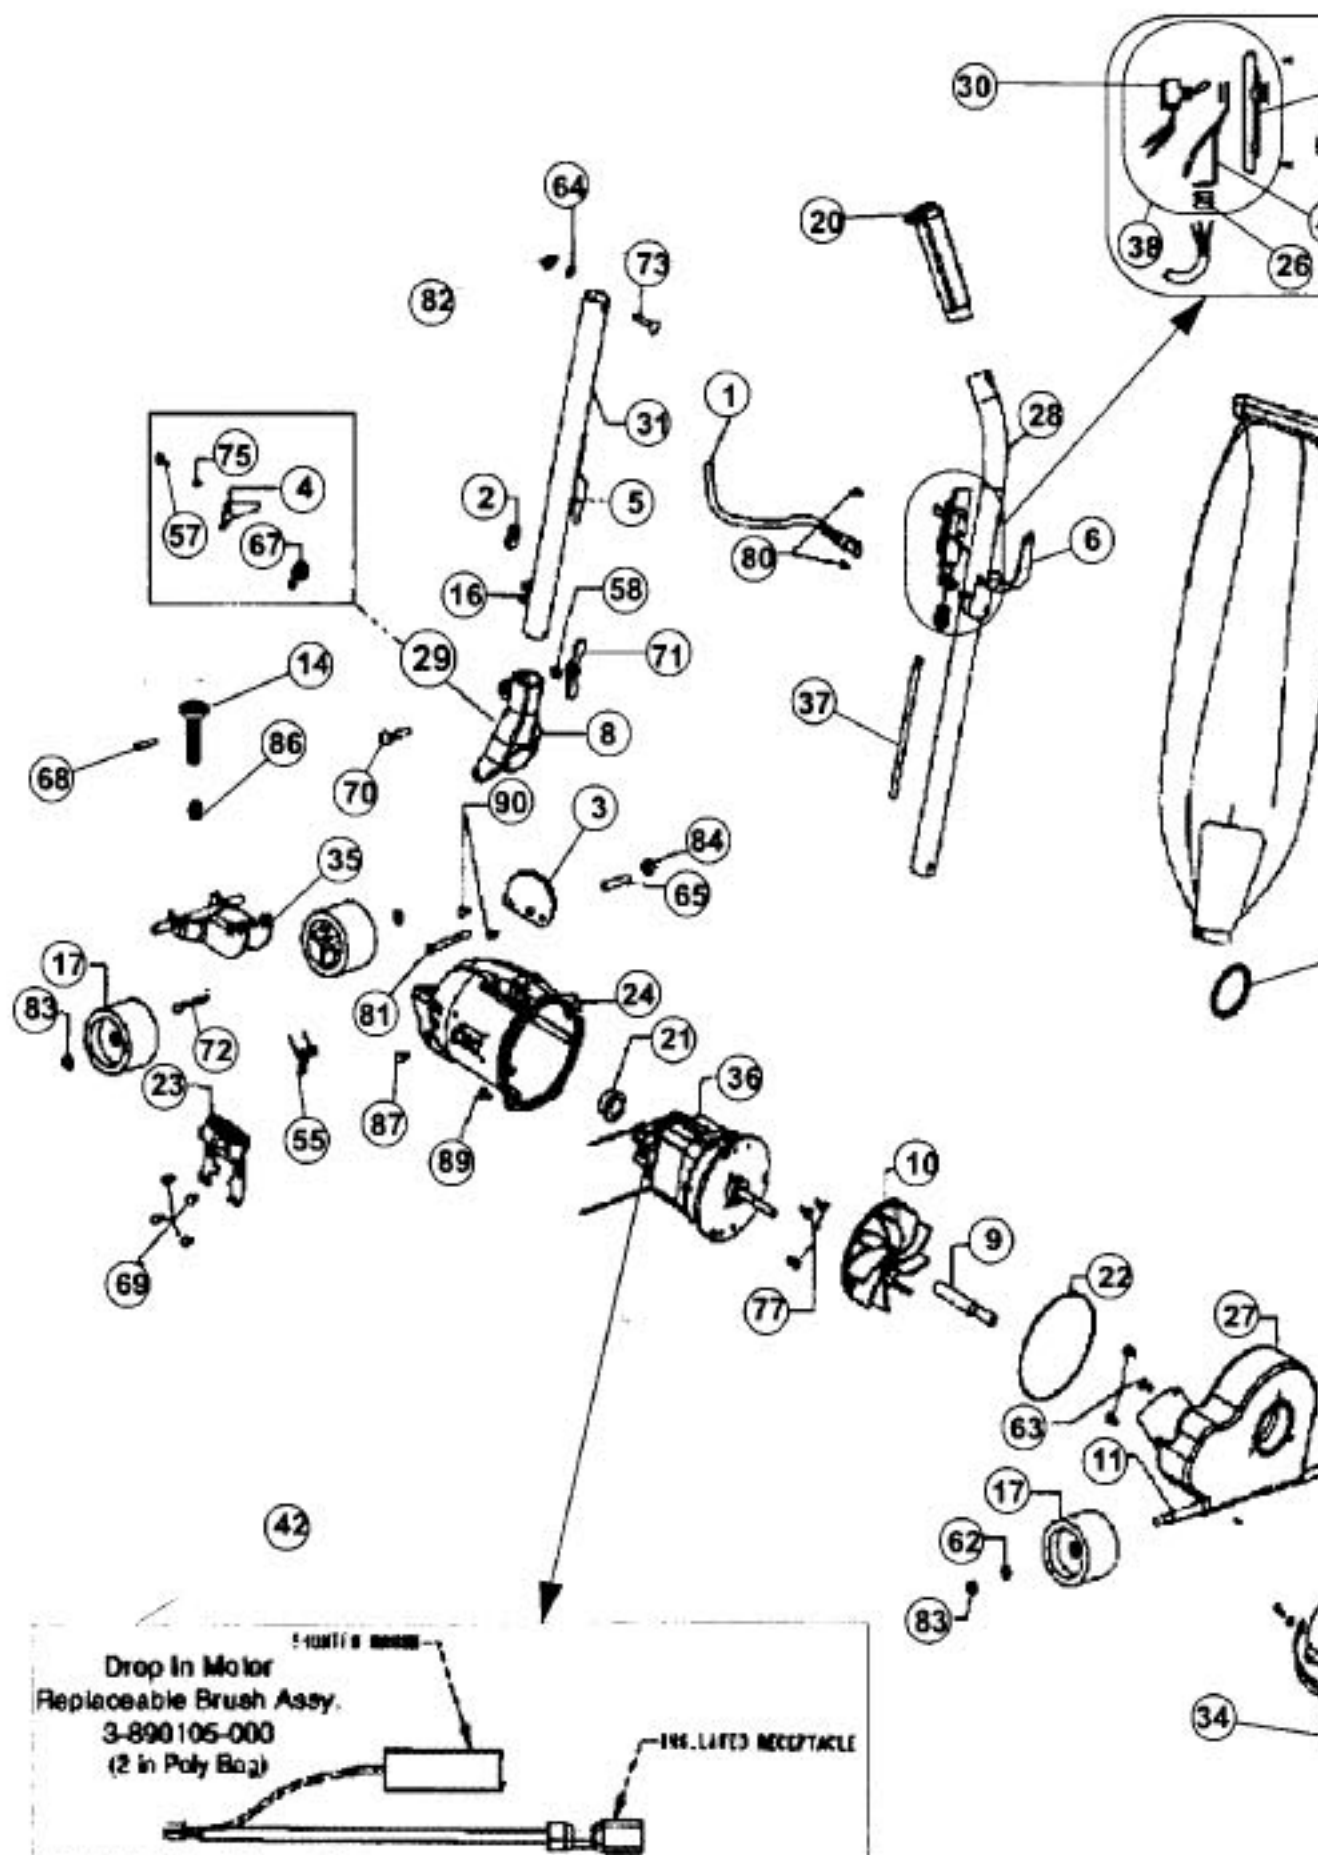

Model: 1028, 1028Z

Model: 1028, 1028Z

Index	Part No.	Description
1	R-061136	Cord, 50 ft, orange
2	R-230324	Grommet
3	R-133716	Handle stop plate
4	R-133737	Handle fork latch
5	R-259316	Cord hook, lower
6	R-259317	Cord hook upper
7	R-2854270	Gasket, nozzle sealing
8	R-2857040	Handle fork, polished
9	R-380261	Shaft extension
10	R-608005	Fan, slip on
11	R-611101	Axle stud
12	R-611305	Strain relief, power cord
13	R-8012016	Bumper, black
	R-801201B	Bumper, gray
14	R-870012	Adjustment bolt
15	R-701693	Adjust-o-right plate with knob
16	R-670844	Cord clip
17	R-671705	Wheel
18	R-672260	Belt
19	R-672270	Nozzle guard, 14"
20	R-880314	Handle grip, black
21	R-870006	Grommet, motor
22	R-870024	Motor housing o-ring
23	R-870130	Side plate
24	R-870201	Motor housing, polished
25	R-880262	Belt lifter
26	R-880304	Strain relief, internal cord
27	R-670116	Fancase assembly
28	R-891052	Upper handle assembly, includes #6 and #20
29	R-028580	Handle fork and latch assembly
30	R-163309	Switch
31	R-891061	Handle adaptor assembly, includes #5 and #16
32	R-066240	Hinged bag assembly, complete (1028)
	R-066248	Shake out bag assembly, orange (1028)
	R-0662421	Hinged bag assembly, complete, w/zipper orange
33	R-061126	Nozzle assembly, includes #13
34	R-673273	Brush assembly
35	R-028574	Rear wheel fork/axle assembly
36	R-970102	7 amp motor w/replaceable brushes
37	R-703236	Short cord and lug assembly
38	R-060837	Switch and plate assembly
39	R-608303	Switch plate
40	R-031103	Strain relief stamping
41	R-601407	Rubber inlet gasket
42	R-38901050000	Carbon brush package, drop in motors
	R-970109	Carbon brush package, johnson drop in motors

Index	Part No.	Description
55	R-003008	Wheel
56	R-003009	Rod sp
57	R-003022	Latch
58	R-003311	Washer
59	R-003884	Spring
60	R-006318	Lockwa
61	R-004723	Handle
62	R-005138	Wheel
63	R-023309	Screw
64	R-074330	Lockwa
65	R-110773	Motor h
66	R-110775	Rod ad
67	R-133738	Handle
68	R-145734	Screw
69	R-186012	Self tap
70	R-230713	Carriag
71	R-285720	Large v
72	R-311031	Rear a
73	R-074329	Square
74	R-597743	Screw
75	R-601772	Latch s
76	R-606210	Headlig
77	R-670013	Motor p
78	R-670705	Spring
79	R-672009	Releas 1058, 0
80	R-801701	Screw
81	R-801708	Handle
82		Nut w/r
83	R-801711A	Wheel
84	R-801714	Nut
85	R-802244	Screw
86	R-870013	Adjuste
87	R-880707	Screw
88	R-884708	Eye bo
89	R-980743	Thread
90	R-990104	screw
91	R-996011	Adjuste
92	R-996101	Retaini
93	R-996711	E-ring
94	NLA	Screw
95	R-130008B	Foot ac