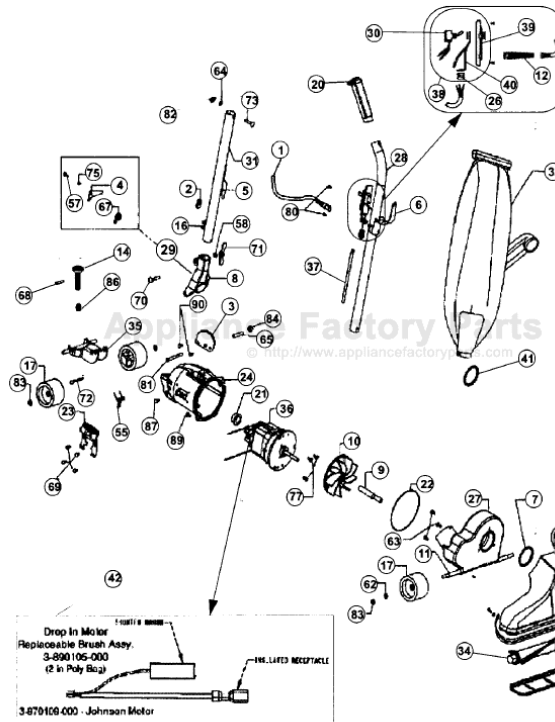

[Find Your Royal Vacuum Cleaner Parts - Select From 772 Models](#)

----- Manual continues below -----