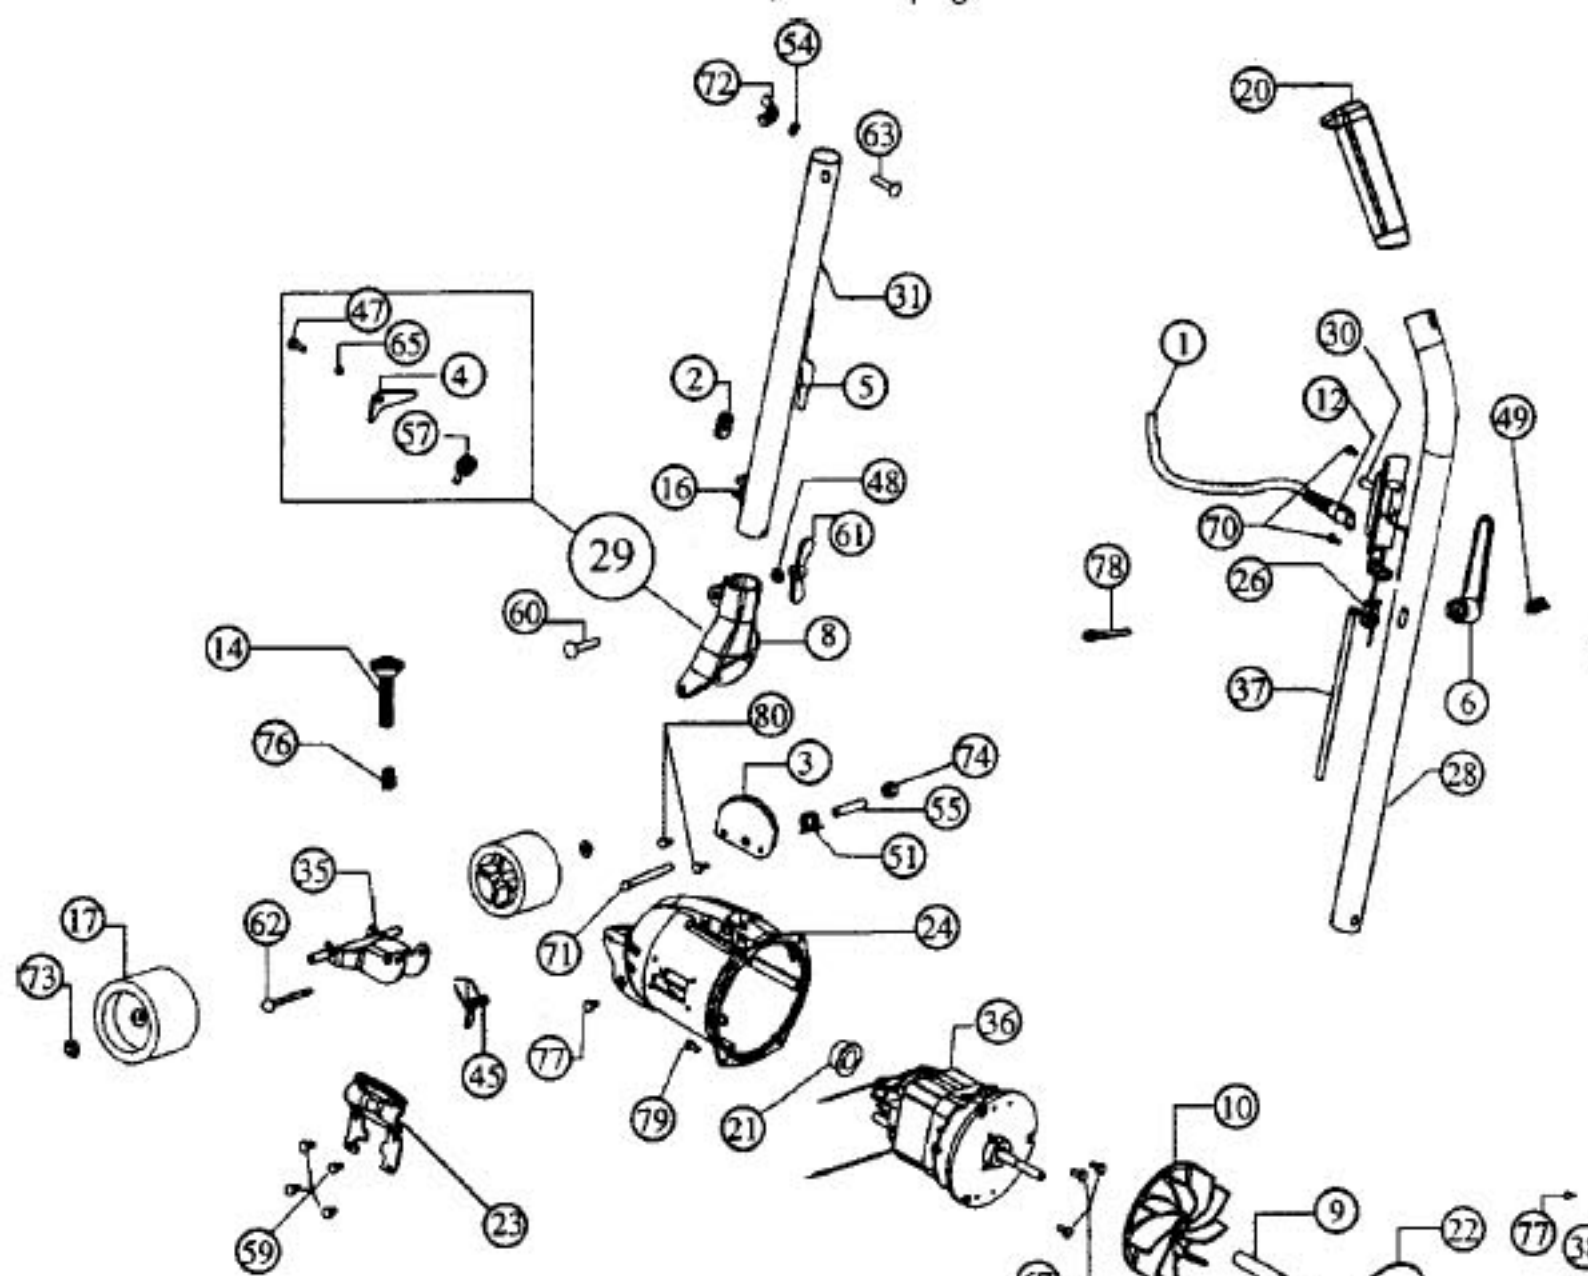

Models: 4000RH

- 1 ..... R-028540 ..... Cord & Plug Assembly, 40 ft
- 2 ..... R-230324 ..... Grommet
- 3 ..... R-133716 ..... Handle Stop Plate
- 4 ..... R-133735 ..... Latch
- 5 ..... R-259316 ..... Cord Hook, lower
- 6 ..... R-259318 ..... Cord Hook, upper
- 7 ..... R-2854270 ..... Nozzle Gasket
- 8 ..... R-2857040 ..... Handle Fork
- 9 ..... R-380261 ..... Shaft Extension
- 10 .... R-608005 ..... Fan
- 11 .... R-611101 ..... Axle Stud
- 12 .... R-322305 ..... Strain Relief, flex type
- 13 .... R-8012018 ..... Bumper, burgundy
- 14 .... R-870012 ..... Adjuster Bolt
- 15 .... R-701698 ..... Adjust-O-Rite Plate, burgundy
- 16 .... R-670844 ..... Cord Clip
- 17 .... R-880705 ..... Wheel
- 18 .... R-672260 ..... Belt
- 19 .... R-672270 ..... Nozzle Guard
- 20 ..... R-672270 ..... Nozzle Guard
- 21 ..... R-672270 ..... Nozzle Guard
- 22 ..... R-672270 ..... Nozzle Guard
- 23 ..... R-672270 ..... Nozzle Guard
- 24 ..... R-672270 ..... Nozzle Guard
- 25 ..... R-672270 ..... Nozzle Guard
- 26 ..... R-672270 ..... Nozzle Guard
- 27 ..... R-672270 ..... Nozzle Guard
- 28 ..... R-672270 ..... Nozzle Guard
- 29 ..... R-672270 ..... Nozzle Guard
- 30 ..... R-672270 ..... Nozzle Guard
- 31 ..... R-672270 ..... Nozzle Guard
- 32 ..... R-672270 ..... Nozzle Guard
- 33 ..... R-672270 ..... Nozzle Guard
- 34 ..... R-672270 ..... Nozzle Guard
- 35 ..... R-672270 ..... Nozzle Guard
- 36 ..... R-672270 ..... Nozzle Guard
- 37 ..... R-672270 ..... Nozzle Guard
- 38 ..... R-672270 ..... Nozzle Guard
- 39 ..... R-672270 ..... Nozzle Guard
- 40 ..... R-672270 ..... Nozzle Guard
- 41 ..... R-672270 ..... Nozzle Guard
- 42 ..... R-672270 ..... Nozzle Guard
- 43 ..... R-672270 ..... Nozzle Guard
- 44 ..... R-672270 ..... Nozzle Guard
- 45 ..... R-672270 ..... Nozzle Guard
- 46 ..... R-672270 ..... Nozzle Guard
- 47 ..... R-672270 ..... Nozzle Guard
- 48 ..... R-672270 ..... Nozzle Guard
- 49 ..... R-672270 ..... Nozzle Guard
- 50 ..... R-672270 ..... Nozzle Guard
- 51 ..... R-672270 ..... Nozzle Guard
- 52 ..... R-672270 ..... Nozzle Guard
- 53 ..... R-672270 ..... Nozzle Guard
- 54 ..... R-672270 ..... Nozzle Guard
- 55 ..... R-672270 ..... Nozzle Guard
- 56 ..... R-672270 ..... Nozzle Guard
- 57 ..... R-672270 ..... Nozzle Guard
- 58 ..... R-672270 ..... Nozzle Guard
- 59 ..... R-672270 ..... Nozzle Guard
- 60 ..... R-672270 ..... Nozzle Guard
- 61 ..... R-672270 ..... Nozzle Guard
- 62 ..... R-672270 ..... Nozzle Guard
- 63 ..... R-672270 ..... Nozzle Guard
- 64 ..... R-672270 ..... Nozzle Guard
- 65 ..... R-672270 ..... Nozzle Guard
- 66 ..... R-672270 ..... Nozzle Guard
- 67 ..... R-672270 ..... Nozzle Guard
- 68 ..... R-672270 ..... Nozzle Guard
- 69 ..... R-672270 ..... Nozzle Guard
- 70 ..... R-672270 ..... Nozzle Guard
- 71 ..... R-672270 ..... Nozzle Guard
- 72 ..... R-672270 ..... Nozzle Guard
- 73 ..... R-672270 ..... Nozzle Guard
- 74 ..... R-672270 ..... Nozzle Guard
- 75 ..... R-672270 ..... Nozzle Guard
- 76 ..... R-672270 ..... Nozzle Guard
- 77 ..... R-672270 ..... Nozzle Guard
- 78 ..... R-672270 ..... Nozzle Guard